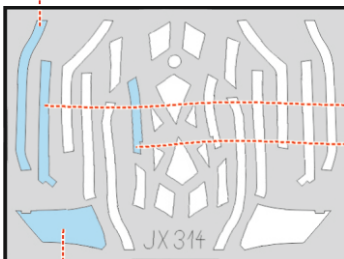

F-35A TFace

JX 314

for kit **TRUMPETER**

scale **1/32**

OUTSIDE

GP1-1

INSIDE

OUTSIDE

GP2-1

GP2

LIQUID MASK

INSIDE