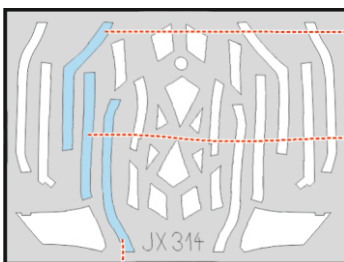

F-35A TFace

JX 314

for kit **TRUMPETER**

scale **1/32**

OUTSIDE

GP1-1

INSIDE

OUTSIDE

GP2-1

GP2

LIQUID MASK

INSIDE