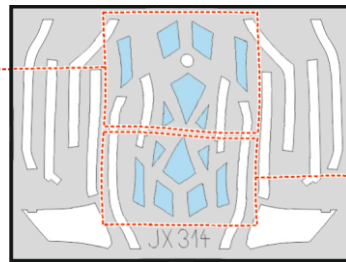

F-35A TFace

JX 314

for kit **TRUMPETER**

scale **1/32**

OUTSIDE

GP1-1

INSIDE

OUTSIDE

GP2-1

GP2

LIQUID MASK

INSIDE