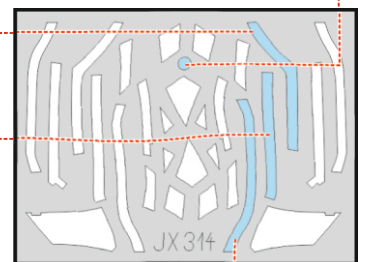

F-35A TFace

JX 314

for kit **TRUMPETER**

scale **1/32**

OUTSIDE

GP1-1

INSIDE

OUTSIDE

GP2-1

GP2

LIQUID MASK

INSIDE