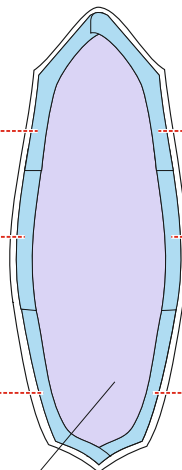

F-35A TFace

JX 314

for kit **TRUMPETER**

scale **1/32**

OUTSIDE

GP1-1

INSIDE

OUTSIDE

GP2-1

GP2

LIQUID MASK

INSIDE