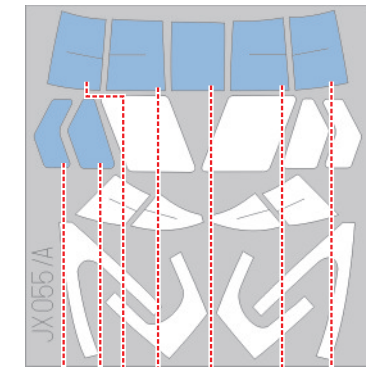

**eduard**  
**MASK**

**JX 055**

# CH-47A/D Chinook 1/35

The die-cut mask for accurate canopy frame painting of the  
*Trumpeter* scale 1/35 KIT

Canopy

Canopy

LIQUID MASK  
MASCOL

Canopy

LIQUID MASK  
MASCOL

Canopy