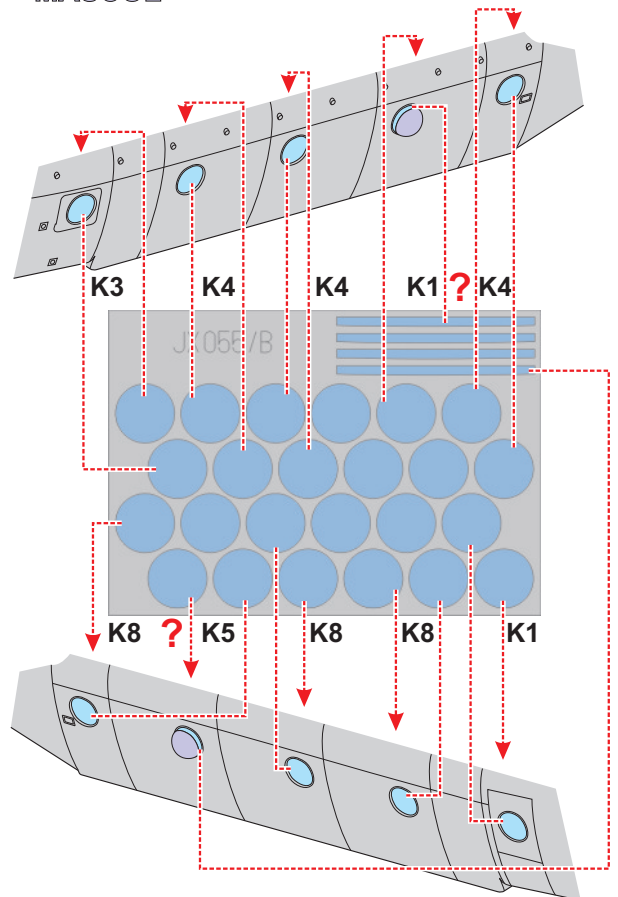

# CH-47A/D Chinook 1/35

The die-cut mask for accurate canopy frame painting of the  
*Trumpeter* scale 1/35 KIT

Canopy

Canopy

LIQUID MASK  
MASCOL

Canopy

LIQUID MASK  
MASCOL

Canopy