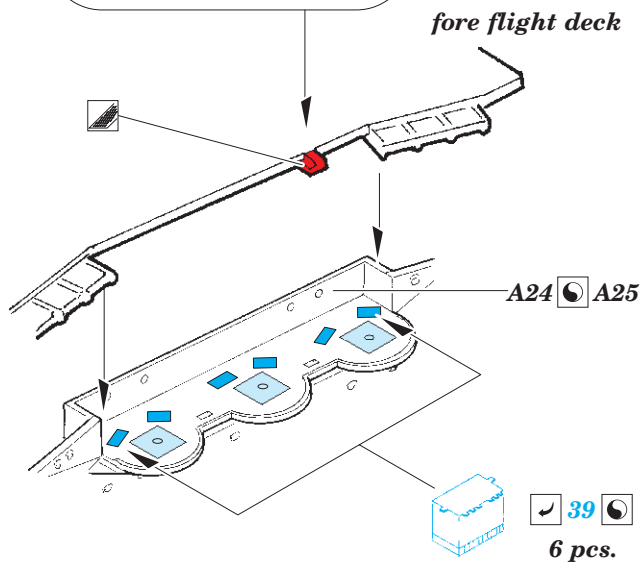

ORIGINAL KIT PARTS
PŮVODNÍ DÍLY STAVEBNICE

PHOTO-ETCHED PARTS
LEPTANÉ DÍLY

PARTS TO BE REMOVED
DÍLY K ODSTRANĚNÍ

FILL
TMELIT

B1. B2. B13. B12. B42

THE CORRECT SHAPE OF THE BRIDGE IN THE PERIOD 1936 - 1939

4 pcs.

SEE YOUR REFERENCES

Related products: 53 217 USS Saratoga CV-3 Part2 1/350

Related products: 53 218 USS Saratoga CV-3 Part3 1/350

turret B

turret C

12 sets

Related products: 53 216 USS Saratoga CV-3 Part1 1/350

3 pcs.

A

B

C

D

Related products: 53 216 USS Saratoga CV-3 Part1 1/350

Related products: 53 217 USS Saratoga CV-3 Part2 1/350