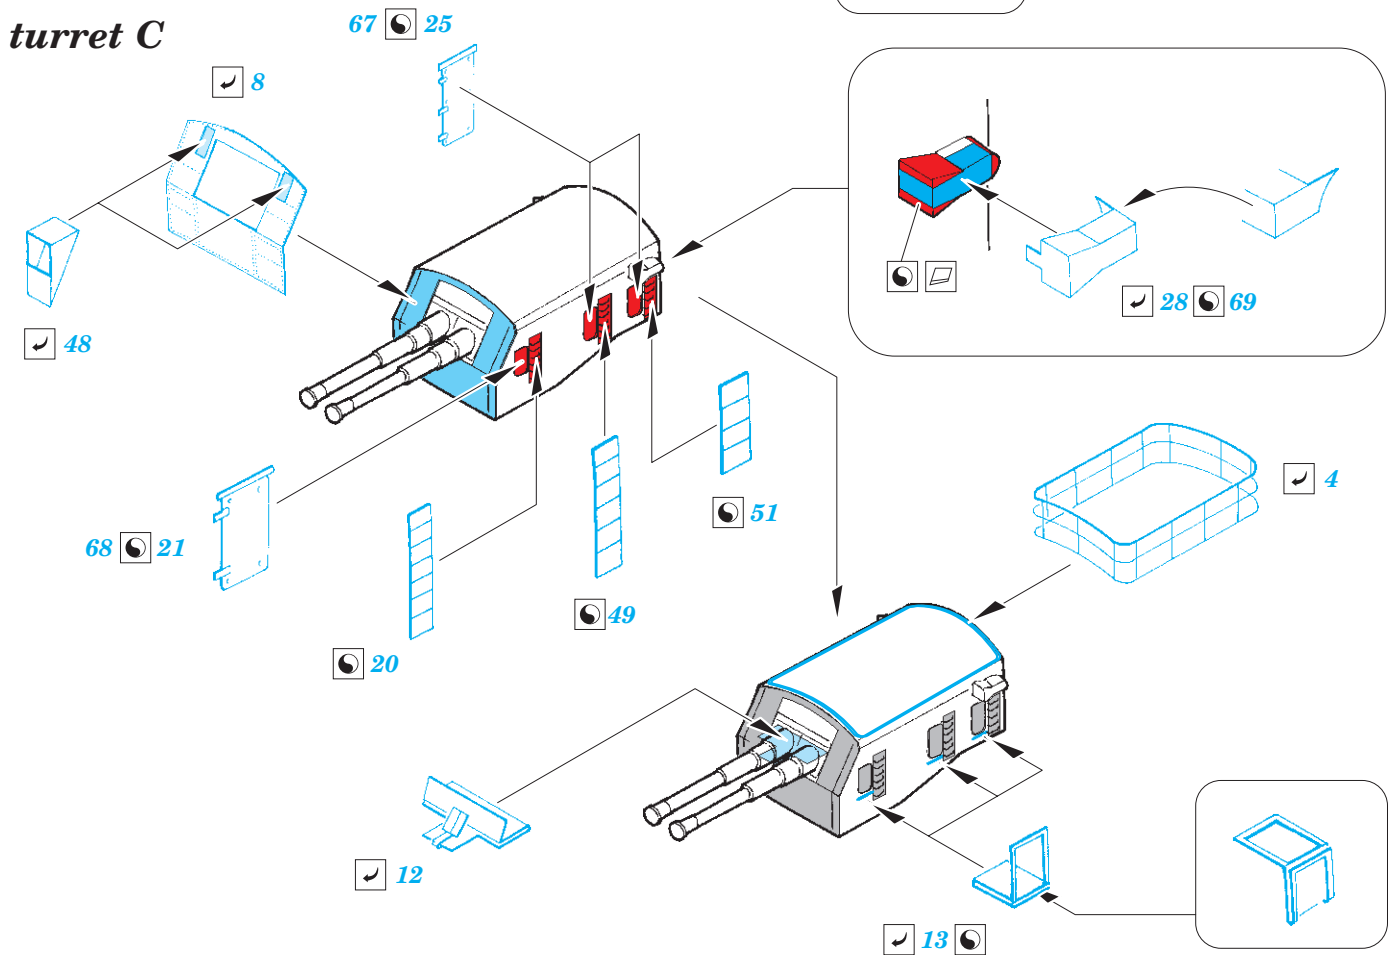

ORIGINAL KIT PARTS
PŮVODNÍ DÍLY STAVEBNICE

PHOTO-ETCHED PARTS
LEPTANÉ DÍLY

PARTS TO BE REMOVED
DÍLY K ODSTRANĚNÍ

FILL
TMELIT

B1. B2. B13. B12. B42

THE CORRECT SHAPE OF THE BRIDGE IN THE PERIOD 1936 - 1939

4 pcs.

SEE YOUR REFERENCES

Related products: 53 217 USS Saratoga CV-3 Part2 1/350

Related products: 53 218 USS Saratoga CV-3 Part3 1/350

turret B

turret C

12 sets

Related products: 53 216 USS Saratoga CV-3 Part1 1/350

3 pcs.

A

B

C

D

Related products: 53 216 USS Saratoga CV-3 Part1 1/350

Related products: 53 217 USS Saratoga CV-3 Part2 1/350