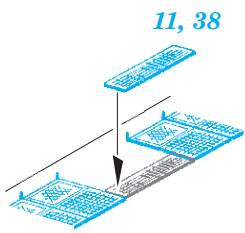

ORIGINAL KIT PARTS
PŮVODNÍ DÍLY STAVEBNICE

PHOTO-ETCHED PARTS
LEPTANÉ DÍLY

PARTS TO BE REMOVED
DÍLY K ODSTRANĚNÍ

FILL
TMELIT

B1. B2. B13. B12. B42

THE CORRECT SHAPE OF THE BRIDGE IN THE PERIOD 1936 - 1939

4 pcs.

SEE YOUR REFERENCES

Related products: 53 217 USS Saratoga CV-3 Part2 1/350

Related products: 53 218 USS Saratoga CV-3 Part3 1/350

turret B

turret C

12 sets

Related products: 53 216 USS Saratoga CV-3 Part1 1/350

3 pcs.

A

B

C

D

Related products: 53 216 USS Saratoga CV-3 Part1 1/350

Related products: 53 217 USS Saratoga CV-3 Part2 1/350