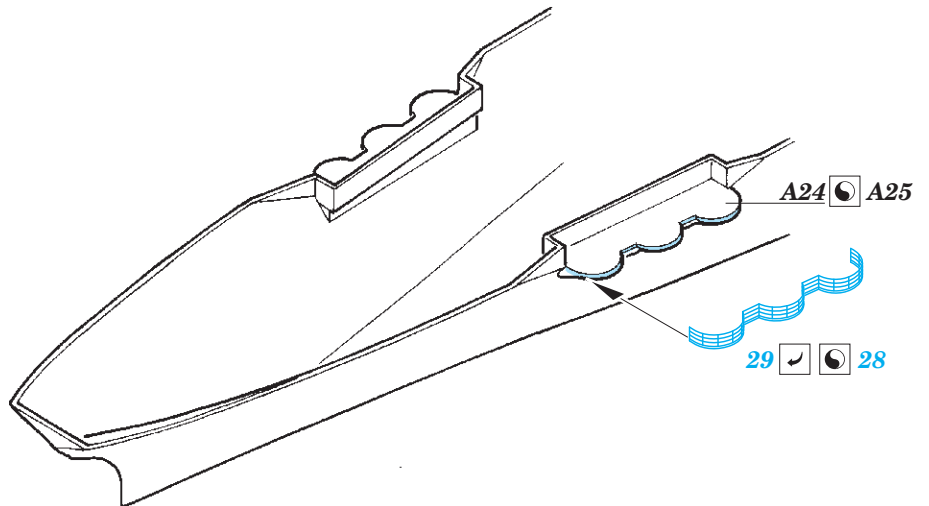

ORIGINAL KIT PARTS
PŮVODNÍ DÍLY STAVEBNICE

PHOTO-ETCHED PARTS
LEPTANÉ DÍLY

PARTS TO BE REMOVED
DÍLY K ODSTRANĚNÍ

FILL
TMELIT

B1. B2. B13. B12. B42

THE CORRECT SHAPE OF THE BRIDGE IN THE PERIOD 1936 - 1939

4 pcs.

SEE YOUR REFERENCES

Related products: 53 217 USS Saratoga CV-3 Part2 1/350

Related products: 53 218 USS Saratoga CV-3 Part3 1/350

turret B

turret C

12 sets

Related products: 53 216 USS Saratoga CV-3 Part1 1/350

3 pcs.

A

B

C

D

Related products: 53 216 USS Saratoga CV-3 Part1 1/350

Related products: 53 217 USS Saratoga CV-3 Part2 1/350