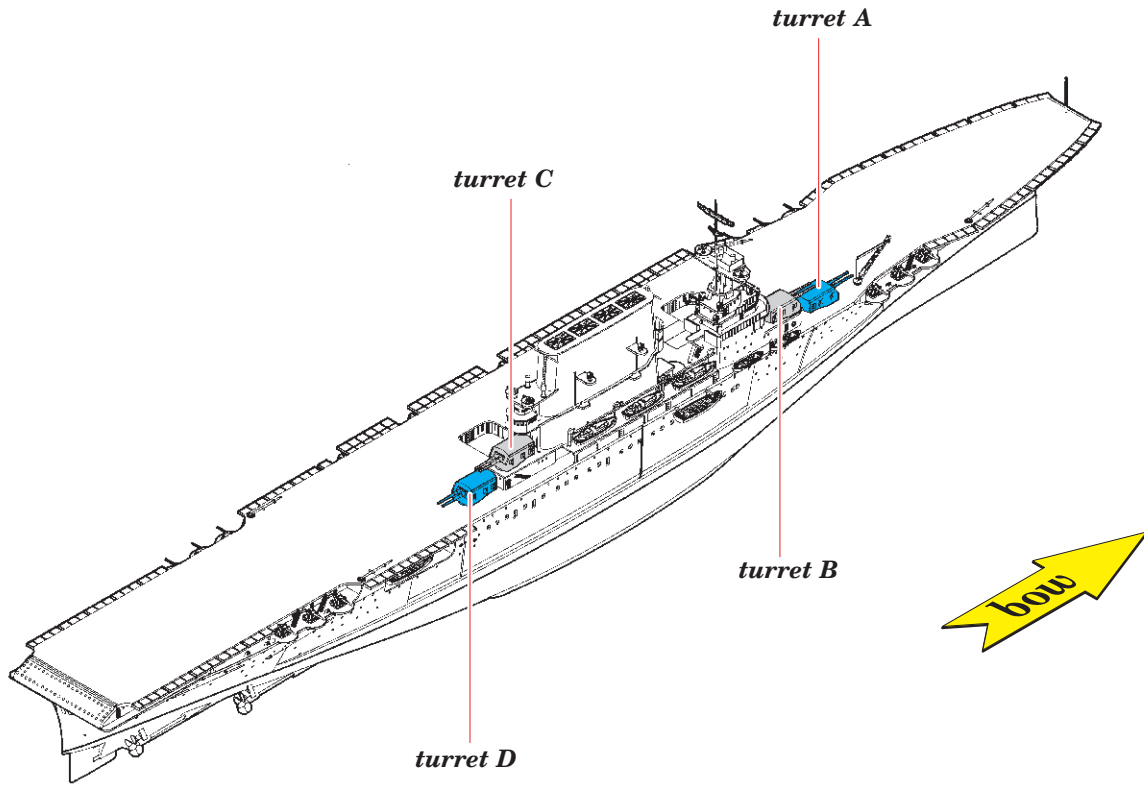

ORIGINAL KIT PARTS
PŮVODNÍ DÍLY STAVEBNICE

PHOTO-ETCHED PARTS
LEPTANÉ DÍLY

PARTS TO BE REMOVED
DÍLY K ODSTRANĚNÍ

FILL
TMELIT

B1. B2. B13. B12. B42

THE CORRECT SHAPE OF THE BRIDGE IN THE PERIOD 1936 - 1939

4 pcs.

SEE YOUR REFERENCES

Related products: 53 217 USS Saratoga CV-3 Part2 1/350

Related products: 53 218 USS Saratoga CV-3 Part3 1/350

turret B

turret C

12 sets

Related products: 53 216 USS Saratoga CV-3 Part1 1/350

3 pcs.

A

B

C

D

Related products: 53 216 USS Saratoga CV-3 Part1 1/350

Related products: 53 217 USS Saratoga CV-3 Part2 1/350