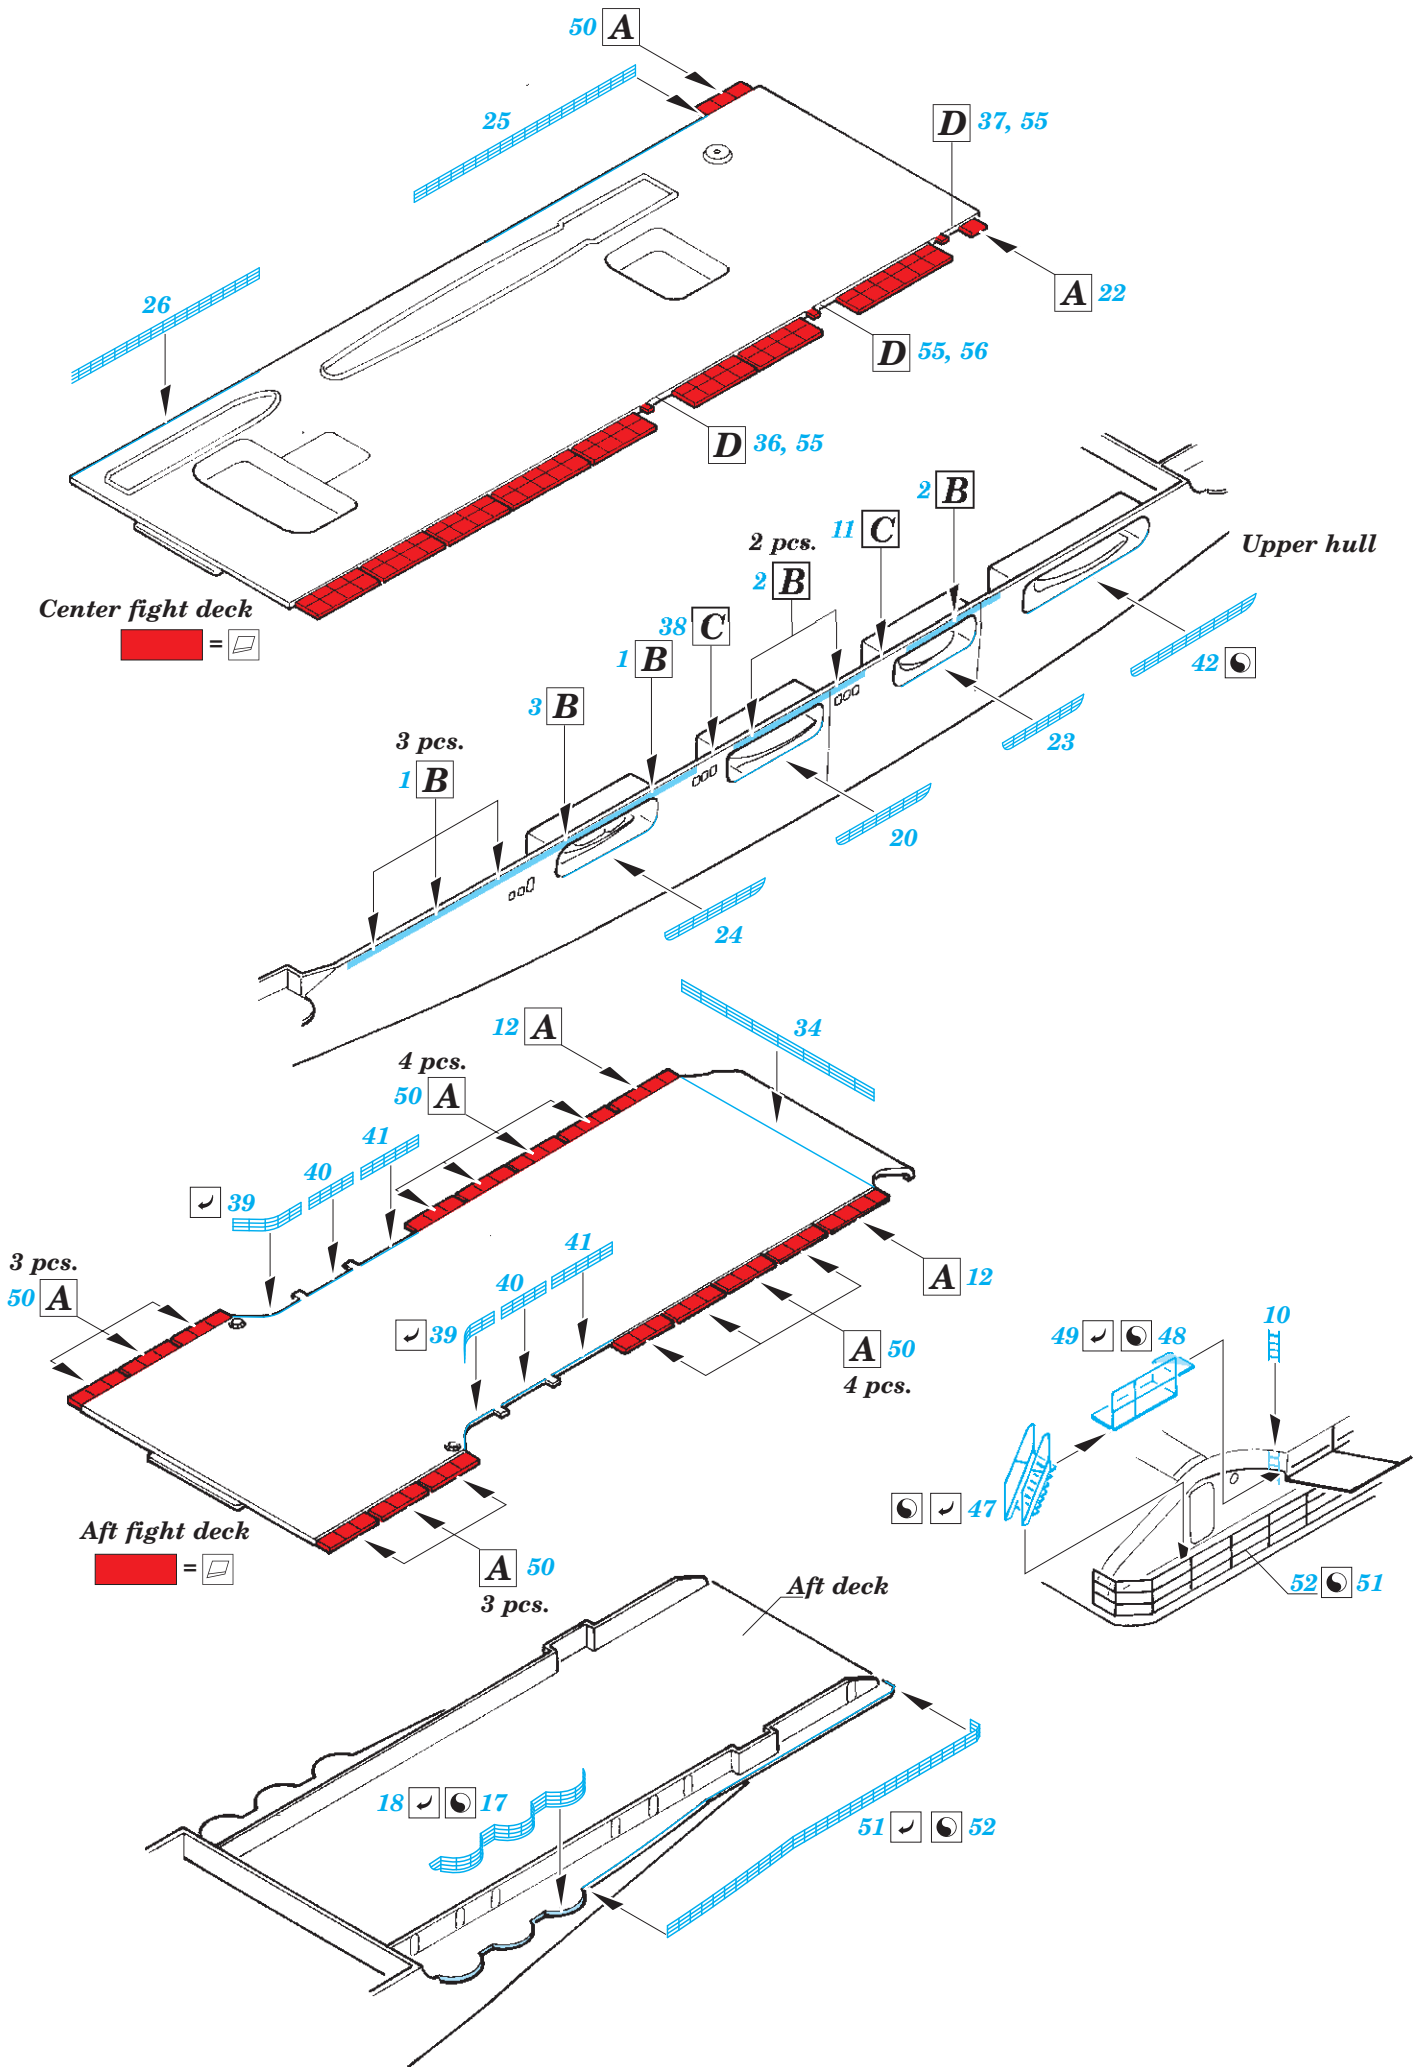

ORIGINAL KIT PARTS
PŮVODNÍ DÍLY STAVEBNICE

PHOTO-ETCHED PARTS
LEPTANÉ DÍLY

PARTS TO BE REMOVED
DÍLY K ODSTRANĚNÍ

FILL
TMELIT

B1. B2. B13. B12. B42

THE CORRECT SHAPE OF THE BRIDGE IN THE PERIOD 1936 - 1939

4 pcs.

SEE YOUR REFERENCES

Related products: 53 217 USS Saratoga CV-3 Part2 1/350

Related products: 53 218 USS Saratoga CV-3 Part3 1/350

turret B

turret C

12 sets

Related products: 53 216 USS Saratoga CV-3 Part1 1/350

3 pcs.

A

B

C

D

Related products: 53 216 USS Saratoga CV-3 Part1 1/350

Related products: 53 217 USS Saratoga CV-3 Part2 1/350