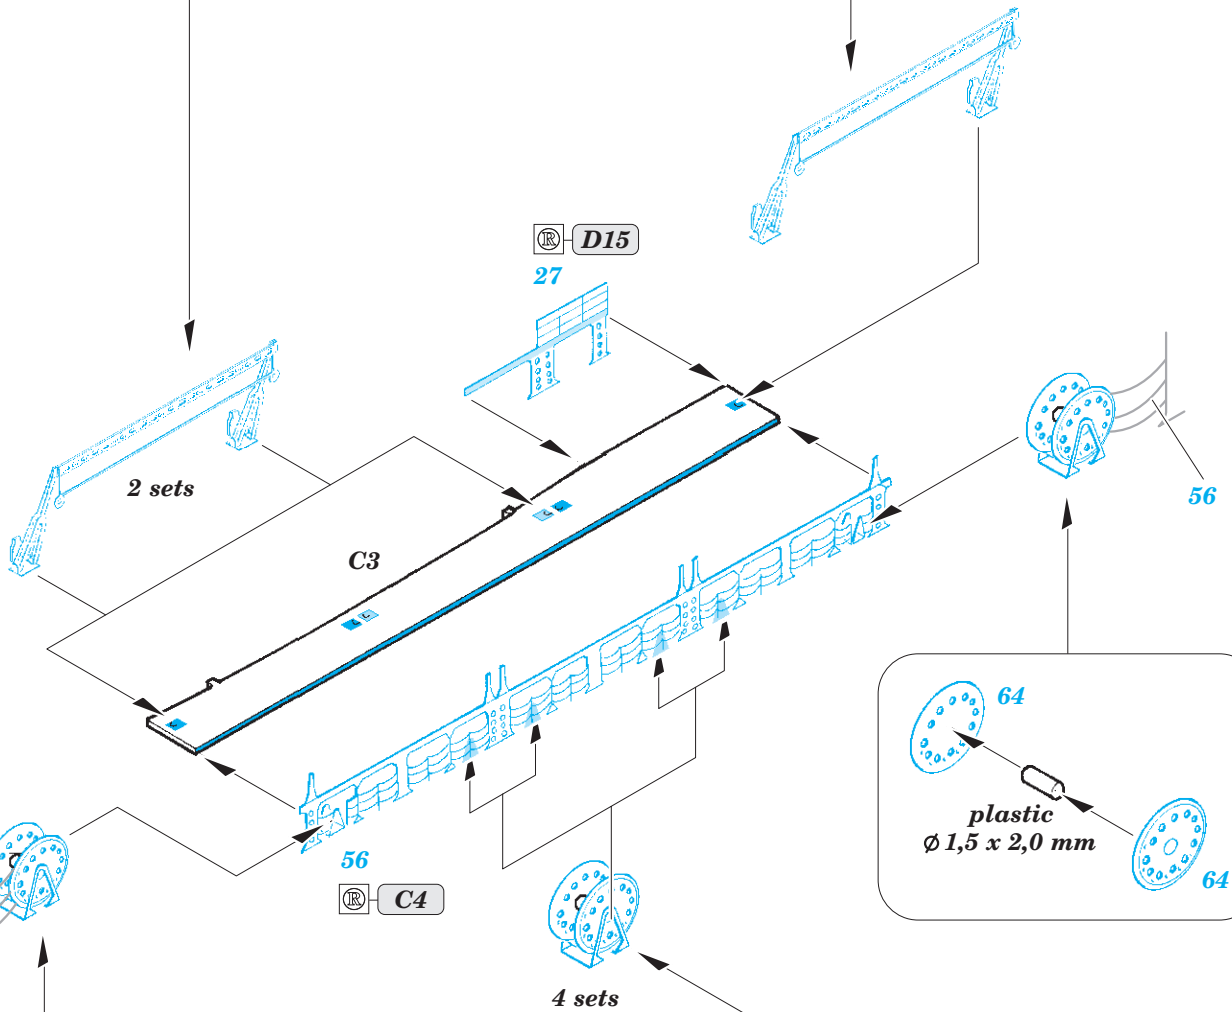

ORIGINAL KIT PARTS
PŮVODNÍ DÍLY STAVEBNICE

PHOTO-ETCHED PARTS
LEPTANÉ DÍLY

PARTS TO BE REMOVED
DÍLY K ODSTRANĚNÍ

FILL
TMELIT

B1. B2. B13. B12. B42

THE CORRECT SHAPE OF THE BRIDGE IN THE PERIOD 1936 - 1939

4 pcs.

SEE YOUR REFERENCES

Related products: 53 217 USS Saratoga CV-3 Part2 1/350

Related products: 53 218 USS Saratoga CV-3 Part3 1/350

turret B

turret C

12 sets

Related products: 53 216 USS Saratoga CV-3 Part1 1/350

3 pcs.

A

B

C

D

Related products: 53 216 USS Saratoga CV-3 Part1 1/350

Related products: 53 217 USS Saratoga CV-3 Part2 1/350