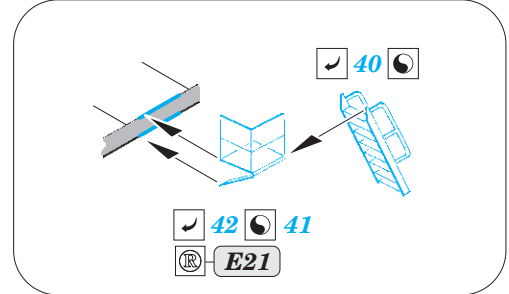

ORIGINAL KIT PARTS
PŮVODNÍ DÍLY STAVEBNICE

PHOTO-ETCHED PARTS
LEPTANÉ DÍLY

PARTS TO BE REMOVED
DÍLY K ODSTRANĚNÍ

FILL
TMELIT

B1. B2. B13. B12. B42

THE CORRECT SHAPE OF THE BRIDGE IN THE PERIOD 1936 - 1939

4 pcs.

SEE YOUR REFERENCES

Related products: 53 217 USS Saratoga CV-3 Part2 1/350

Related products: 53 218 USS Saratoga CV-3 Part3 1/350

turret B

turret C

12 sets

Related products: 53 216 USS Saratoga CV-3 Part1 1/350

3 pcs.

A

B

C

D

Related products: 53 216 USS Saratoga CV-3 Part1 1/350

Related products: 53 217 USS Saratoga CV-3 Part2 1/350