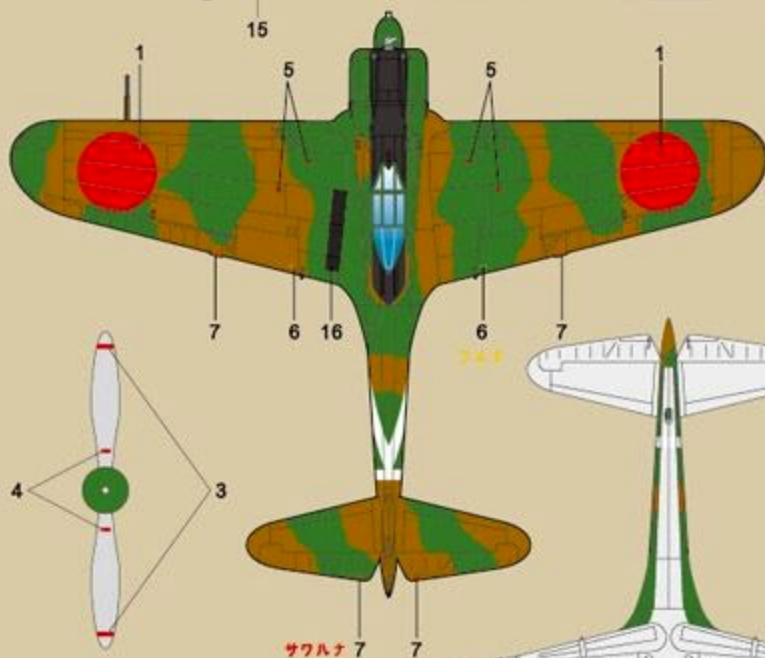

Wolfpack

www.wolfpack-d.com

Ki43 Hayabusa Part.1 (Model 1)

WD48008

1/48
Scale

Suggested Kit :

Hasegawa 1/48 Ki43-1 Hayabusa Model 1

E48ERS.COM

1 Ki43-I Hayabusa Model 1 Hei,
flown by Maj. Kinshiro Takeda, 1st Flight Regiment, Hanoi AB, Indo-china, Oct. 1942

3

Ki43-I Hayabusa Model 1 Hei,
3rd Company, 1st Flight Regiment, Akeno AB, Summer 1942

4

Ki43-I Hayabusa Model 1 Hei,
flown by 1st Lt. Shogo Takeuchi, 3rd Company, 64th Flight Regiment, Malaya, Spring 1942

4

Ki43-I Hayabusa Model 1 Hei,
2nd Squadron, 64th Flight Regiment, Burma, 1942

サフルナ 7 7