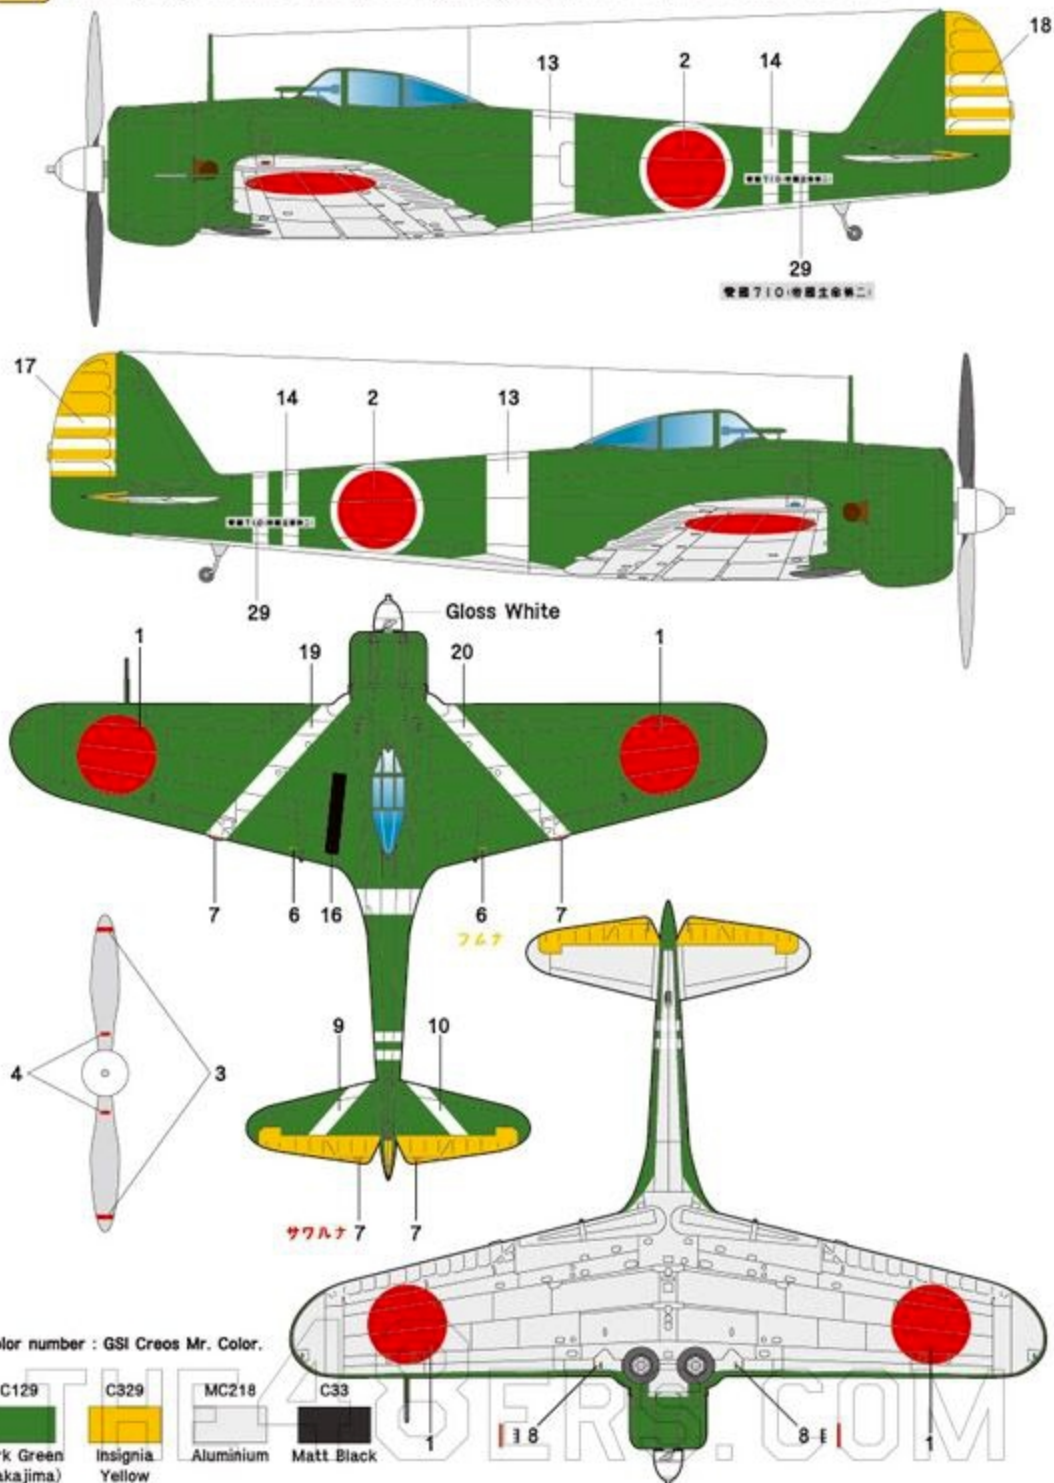

Wolfpack

www.wolfpack-d.com

Ki43 Hayabusa Part.1 (Model 1)

WD48008

1/48
Scale

Suggested Kit :

Hasegawa 1/48 Ki43-1 Hayabusa Model 1

E48ERS.COM

1 Ki43-I Hayabusa Model 1 Hei,
flown by Maj. Kinshiro Takeda, 1st Flight Regiment, Hanoi AB, Indo-china, Oct. 1942

3

Ki43-I Hayabusa Model 1 Hei,
3rd Company, 1st Flight Regiment, Akeno AB, Summer 1942

4

Ki43-I Hayabusa Model 1 Hei,
flown by 1st Lt. Shogo Takeuchi, 3rd Company, 64th Flight Regiment, Malaya, Spring 1942

4

Ki43-I Hayabusa Model 1 Hei,
2nd Squadron, 64th Flight Regiment, Burma, 1942

サフルナ 7 7