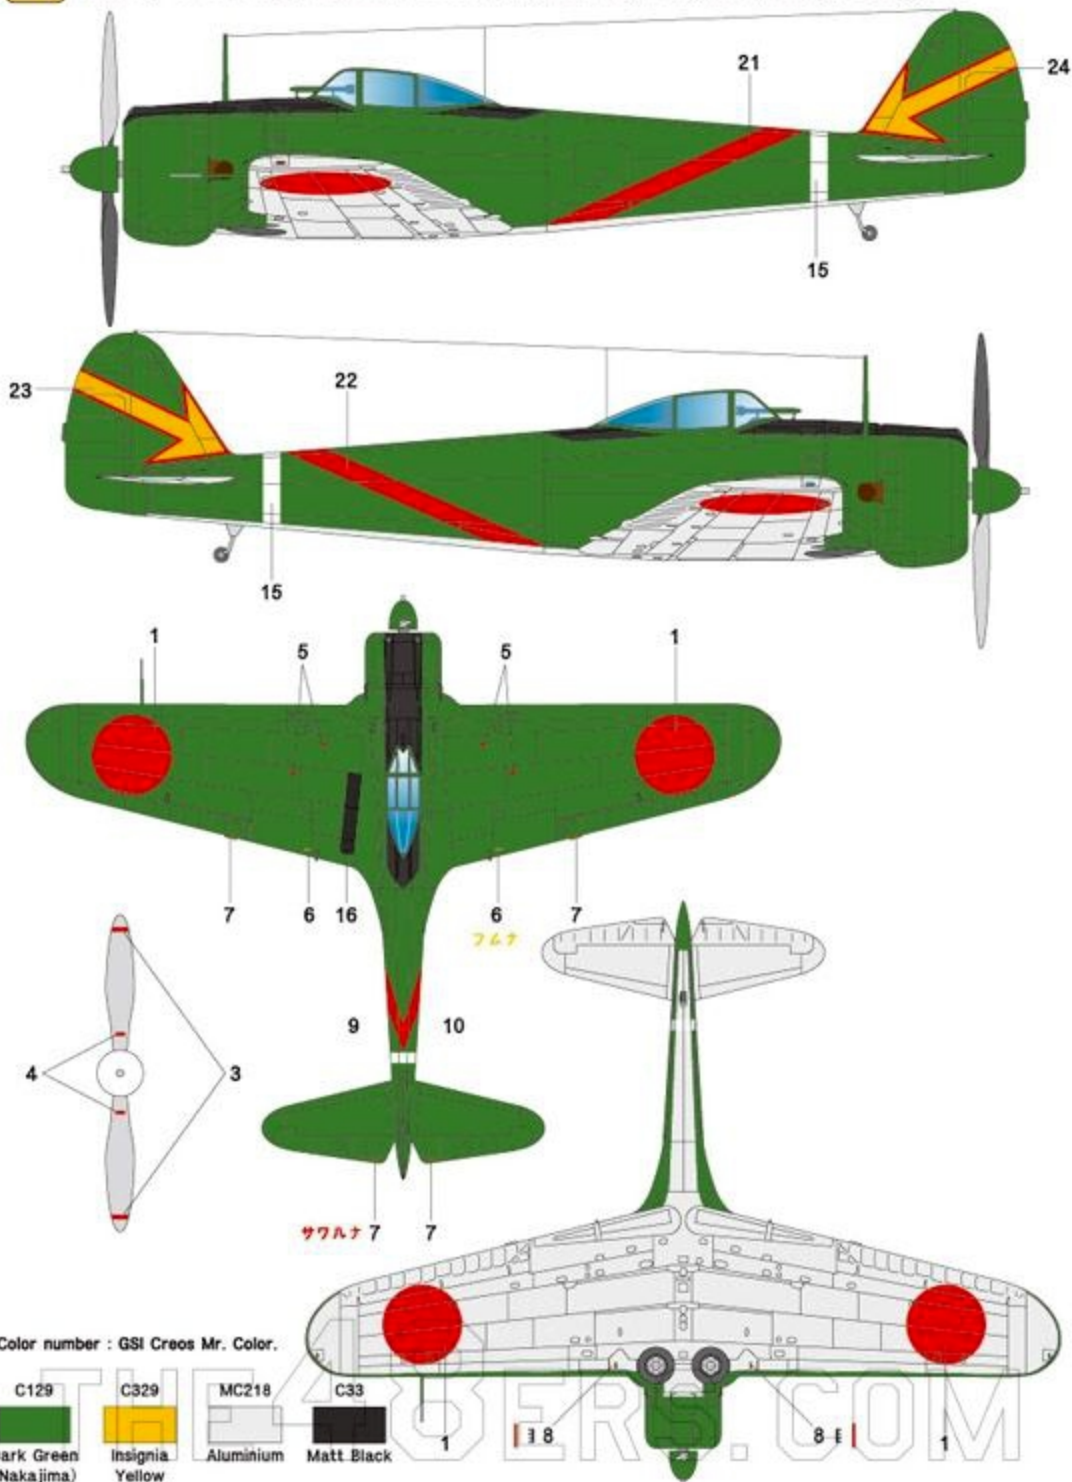

Wolfpack

www.wolfpack-d.com

Ki43 Hayabusa Part.1 (Model 1)

WD48008

1/48
Scale

Suggested Kit :

Hasegawa 1/48 Ki43-1 Hayabusa Model 1

E48ERS.COM

1 Ki43-I Hayabusa Model 1 Hei,
flown by Maj. Kinshiro Takeda, 1st Flight Regiment, Hanoi AB, Indo-china, Oct. 1942

3

Ki43-I Hayabusa Model 1 Hei,
3rd Company, 1st Flight Regiment, Akeno AB, Summer 1942

4

Ki43-I Hayabusa Model 1 Hei,
flown by 1st Lt. Shogo Takeuchi, 3rd Company, 64th Flight Regiment, Malaya, Spring 1942

4

Ki43-I Hayabusa Model 1 Hei,
2nd Squadron, 64th Flight Regiment, Burma, 1942

サフルナ 7 7