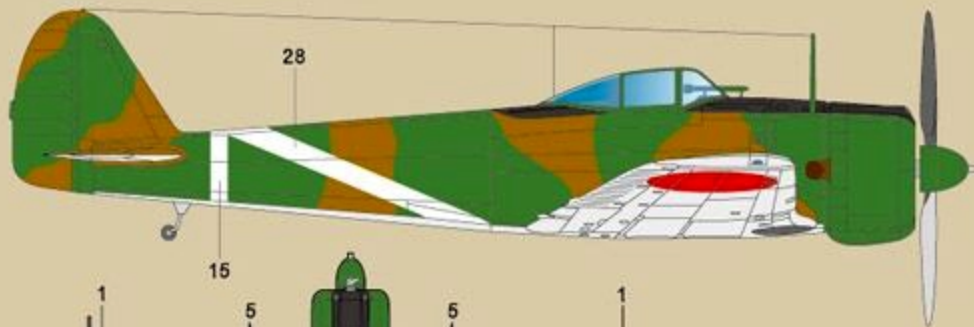

Wolfpack

www.wolfpack-d.com

Ki43 Hayabusa Part.1 (Model 1)

WD48008

1/48
Scale

Suggested Kit :

Hasegawa 1/48 Ki43-1 Hayabusa Model 1

E48ERS.COM

1 Ki43-I Hayabusa Model 1 Hei,
flown by Maj. Kinshiro Takeda, 1st Flight Regiment, Hanoi AB, Indo-china, Oct. 1942

3

Ki43-I Hayabusa Model 1 Hei,
3rd Company, 1st Flight Regiment, Akeno AB, Summer 1942

4

Ki43-I Hayabusa Model 1 Hei,
flown by 1st Lt. Shogo Takeuchi, 3rd Company, 64th Flight Regiment, Malaya, Spring 1942

4

Ki43-I Hayabusa Model 1 Hei,
2nd Squadron, 64th Flight Regiment, Burma, 1942

サフルナ 7 7