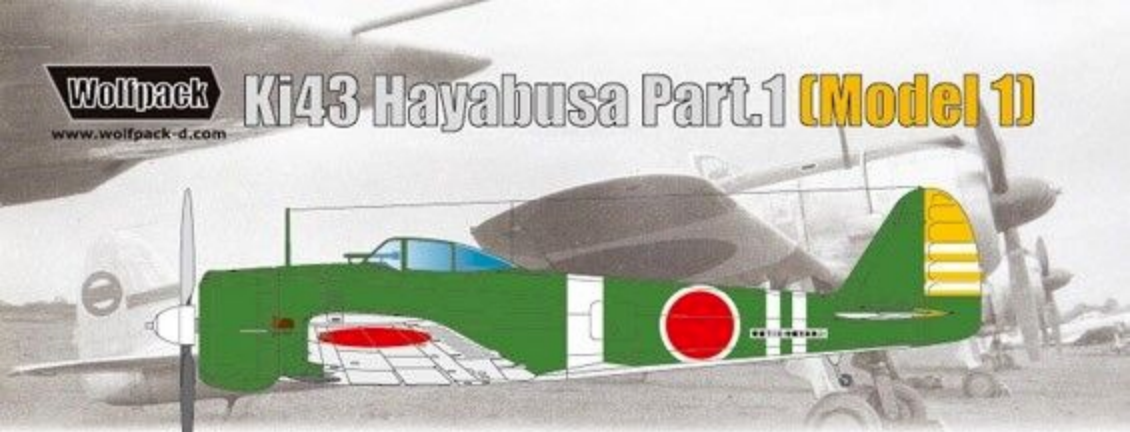

Wolfpack

www.wolfpack-d.com

Ki43 Hayabusa Part.1 (Model 1)

WD48008

1/48
Scale

Suggested Kit :

Hasegawa 1/48 Ki43-1 Hayabusa Model 1

E48ERS.COM

1 Ki43-I Hayabusa Model 1 Hei,
flown by Maj. Kinshiro Takeda, 1st Flight Regiment, Hanoi AB, Indo-china, Oct. 1942

3

Ki43-I Hayabusa Model 1 Hei,
3rd Company, 1st Flight Regiment, Akeno AB, Summer 1942

4

Ki43-I Hayabusa Model 1 Hei,
flown by 1st Lt. Shogo Takeuchi, 3rd Company, 64th Flight Regiment, Malaya, Spring 1942

4

Ki43-I Hayabusa Model 1 Hei,
2nd Squadron, 64th Flight Regiment, Burma, 1942

サフルナ 7 7