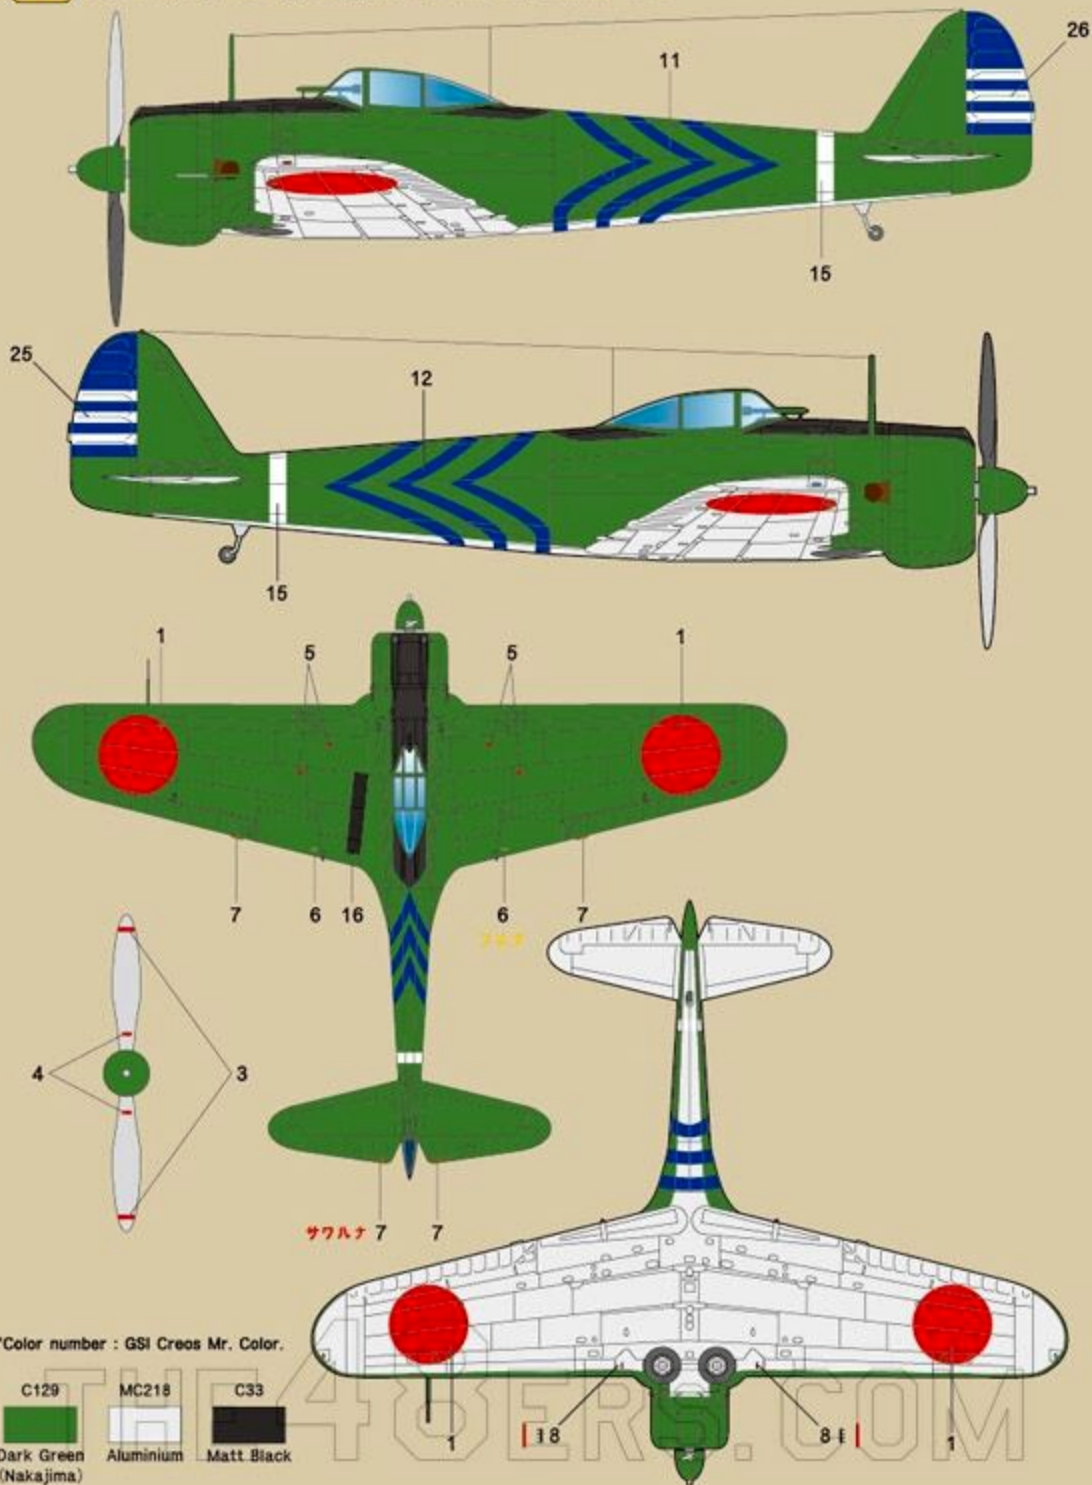

Wolfpack

www.wolfpack-d.com

Ki43 Hayabusa Part.1 (Model 1)

WD48008

1/48
Scale

Suggested Kit :

Hasegawa 1/48 Ki43-1 Hayabusa Model 1

E48ERS.COM

1 Ki43-I Hayabusa Model 1 Hei,
flown by Maj. Kinshiro Takeda, 1st Flight Regiment, Hanoi AB, Indo-china, Oct. 1942

3

Ki43-I Hayabusa Model 1 Hei,
3rd Company, 1st Flight Regiment, Akeno AB, Summer 1942

4

Ki43-I Hayabusa Model 1 Hei,
flown by 1st Lt. Shogo Takeuchi, 3rd Company, 64th Flight Regiment, Malaya, Spring 1942

4

Ki43-I Hayabusa Model 1 Hei,
2nd Squadron, 64th Flight Regiment, Burma, 1942

サフルナ 7 7