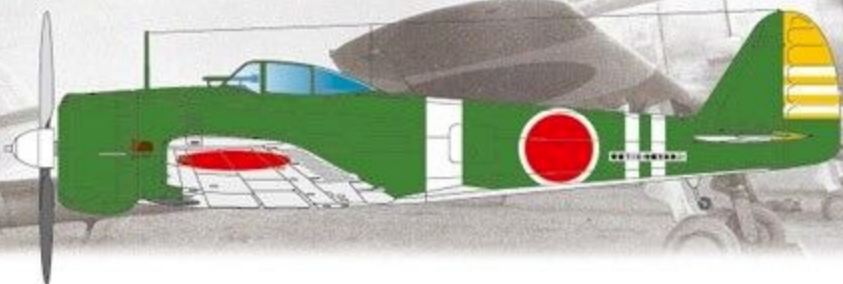

Wolfpack

www.wolfpack-d.com

Ki43 Hayabusa Part.1 (Model 1)

WD48008

1/48
Scale

Suggested Kit :

Hasegawa 1/48 Ki43-1 Hayabusa Model 1

E48ERS.COM

1 Ki43-I Hayabusa Model 1 Hei,
flown by Maj. Kinshiro Takeda, 1st Flight Regiment, Hanoi AB, Indo-china, Oct. 1942

3

Ki43-I Hayabusa Model 1 Hei,
3rd Company, 1st Flight Regiment, Akeno AB, Summer 1942

4

Ki43-I Hayabusa Model 1 Hei,
flown by 1st Lt. Shogo Takeuchi, 3rd Company, 64th Flight Regiment, Malaya, Spring 1942

4

Ki43-I Hayabusa Model 1 Hei,
2nd Squadron, 64th Flight Regiment, Burma, 1942

サフルナ 7 7