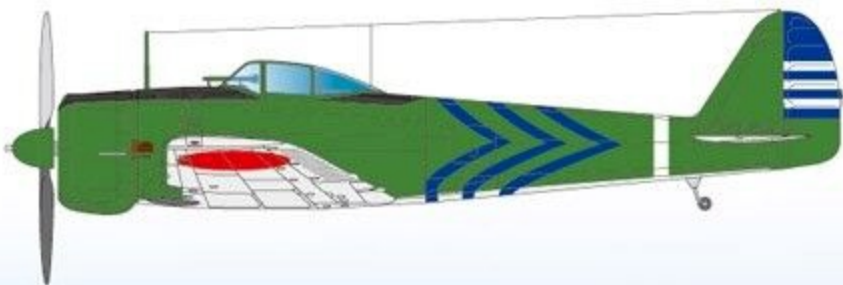

Wolfpack

www.wolfpack-d.com

Ki43 Hayabusa Part.1 (Model 1)

WD48008

1/48
Scale

Suggested Kit :

Hasegawa 1/48 Ki43-1 Hayabusa Model 1

E48ERS.COM

1 Ki43-I Hayabusa Model 1 Hei,
flown by Maj. Kinshiro Takeda, 1st Flight Regiment, Hanoi AB, Indo-china, Oct. 1942

3

Ki43-I Hayabusa Model 1 Hei,
3rd Company, 1st Flight Regiment, Akeno AB, Summer 1942

4

Ki43-I Hayabusa Model 1 Hei,
flown by 1st Lt. Shogo Takeuchi, 3rd Company, 64th Flight Regiment, Malaya, Spring 1942

4

Ki43-I Hayabusa Model 1 Hei,
2nd Squadron, 64th Flight Regiment, Burma, 1942

サフルナ 7 7