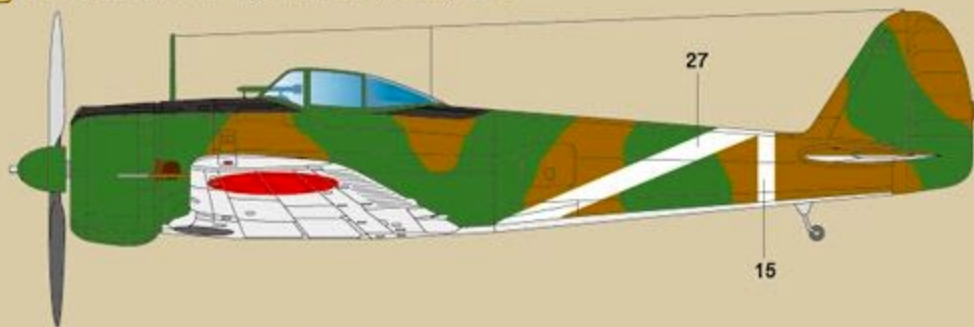

Wolfpack

www.wolfpack-d.com

Ki43 Hayabusa Part.1 (Model 1)

WD48008

1/48
Scale

Suggested Kit :

Hasegawa 1/48 Ki43-1 Hayabusa Model 1

E48ERS.COM

1 Ki43-I Hayabusa Model 1 Hei,
flown by Maj. Kinshiro Takeda, 1st Flight Regiment, Hanoi AB, Indo-china, Oct. 1942

3

Ki43-I Hayabusa Model 1 Hei,
3rd Company, 1st Flight Regiment, Akeno AB, Summer 1942

4

Ki43-I Hayabusa Model 1 Hei,
flown by 1st Lt. Shogo Takeuchi, 3rd Company, 64th Flight Regiment, Malaya, Spring 1942

4

Ki43-I Hayabusa Model 1 Hei,
2nd Squadron, 64th Flight Regiment, Burma, 1942

サフルナ 7 7