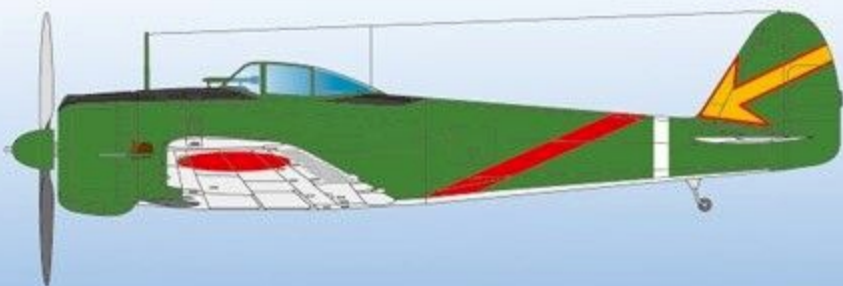

Wolfpack

www.wolfpack-d.com

Ki43 Hayabusa Part.1 (Model 1)

WD48008

1/48
Scale

Suggested Kit :

Hasegawa 1/48 Ki43-1 Hayabusa Model 1

E48ERS.COM

1 Ki43-I Hayabusa Model 1 Hei,
flown by Maj. Kinshiro Takeda, 1st Flight Regiment, Hanoi AB, Indo-china, Oct. 1942

3

Ki43-I Hayabusa Model 1 Hei,
3rd Company, 1st Flight Regiment, Akeno AB, Summer 1942

4

Ki43-I Hayabusa Model 1 Hei,
flown by 1st Lt. Shogo Takeuchi, 3rd Company, 64th Flight Regiment, Malaya, Spring 1942

4

Ki43-I Hayabusa Model 1 Hei,
2nd Squadron, 64th Flight Regiment, Burma, 1942

サフルナ 7 7