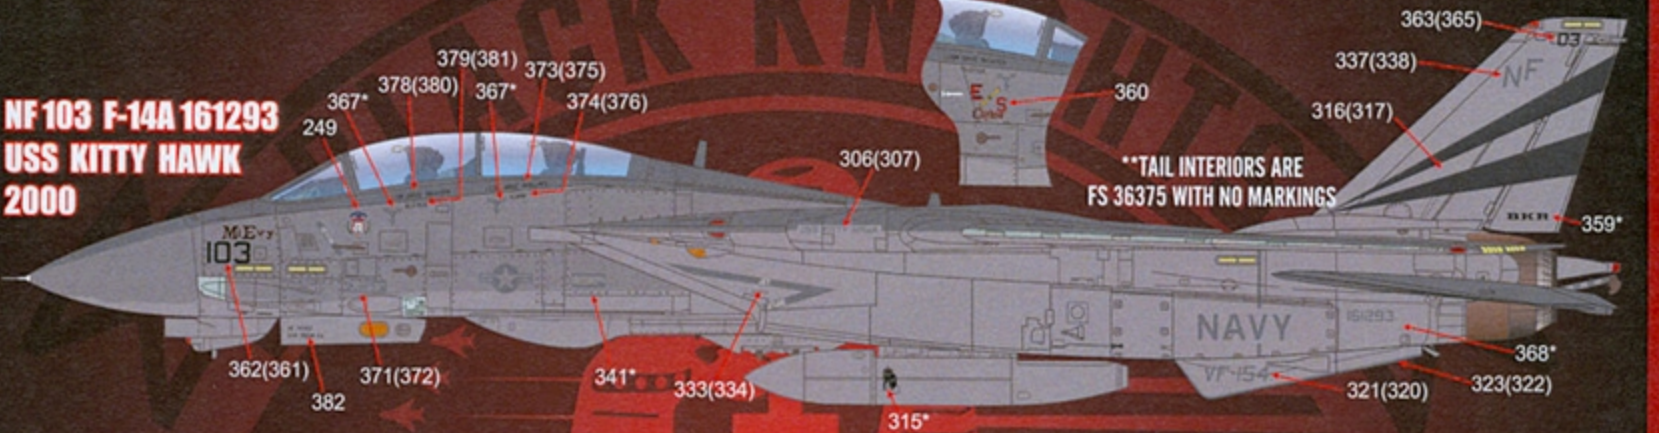

**NF 103 F-14A 161293
USS KITTY HAWK
2000**