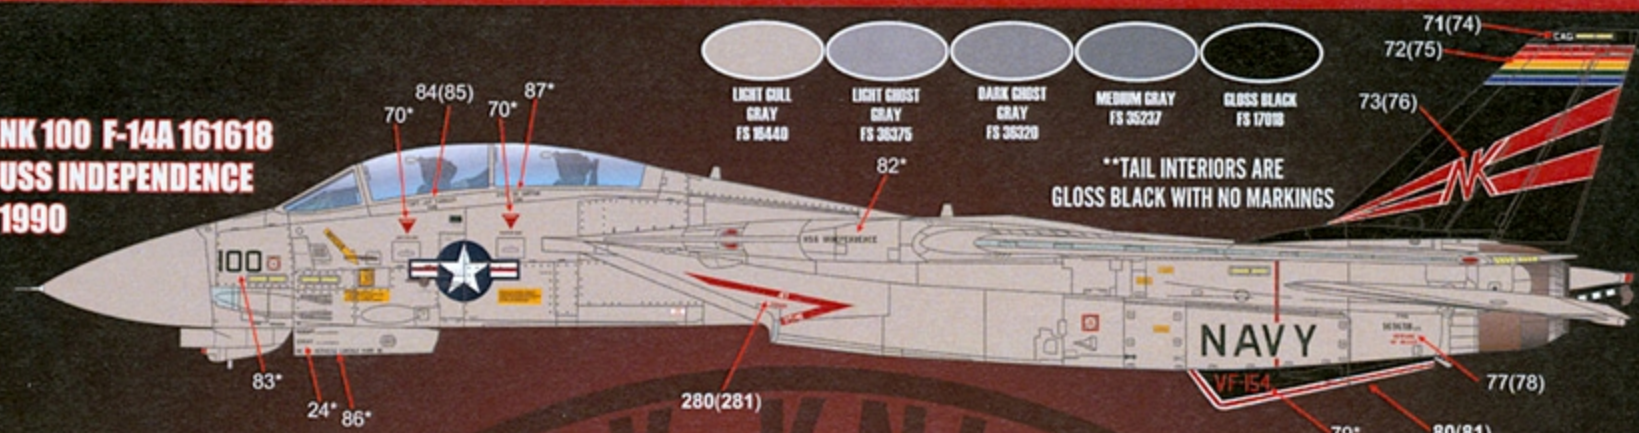

- LIGHT CHILL GRAY FS 18448
- LIGHT GHOST GRAY FS 36375
- DARK GHOST GRAY FS 36320
- MEDIUM GRAY FS 35227
- GLOSS BLACK FS 17018

**NK 100 F-14A 161618
USS INDEPENDENCE
1990**