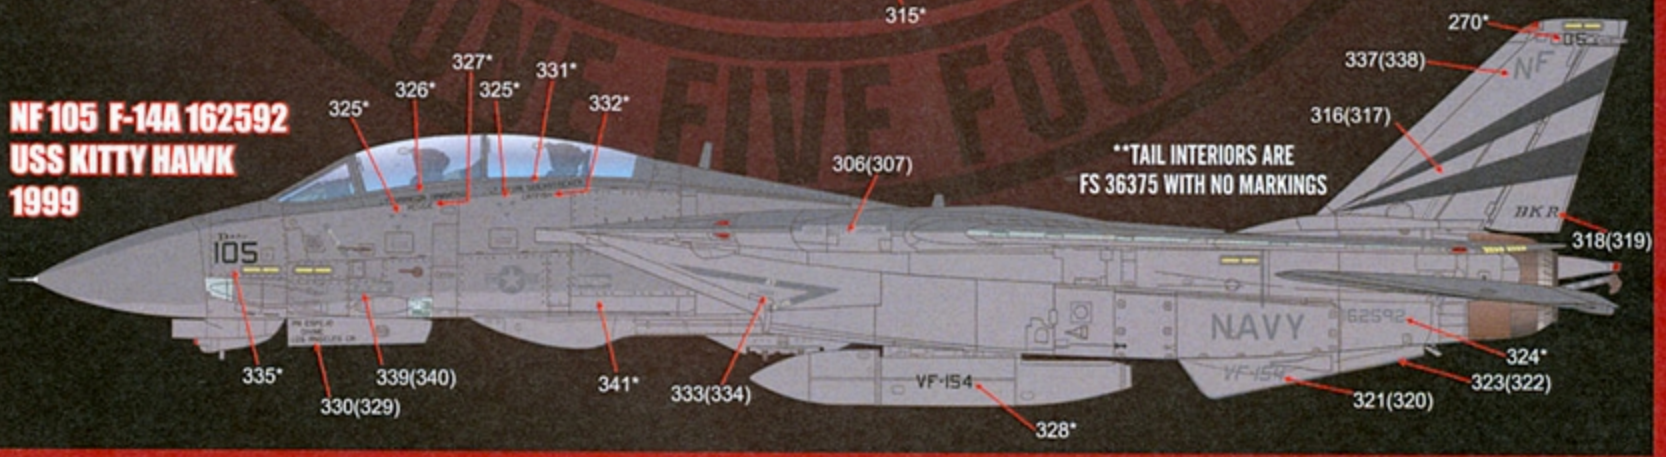

**NF 100 F-14A 161270
USS INDEPENDENCE
1994**

**NF 100 F-14A 161621
USS INDEPENDENCE
1996**

**NF 100 F-14A 161621
USS INDEPENDENCE
1996**

****NOTE-DECAL NUMBERS WITH AN "*" INDICATE REPEATED PLACEMENT ON THE RIGHT SIDE / DECAL NUMBERS MARKED IN () INDICATE PLACEMENT ON THE RIGHT SIDE.**

**NF 102 F-14A 161275
USS INDEPENDENCE
1996**

**NF 100 F-14A 161621
USS KITTY HAWK
1999**

**NF 100 F-14A 161272
USS KITTY HAWK
1999**

**NF 101 F-14A 161272
USS KITTY HAWK
1999**

**NF 105 F-14A 162592
USS KITTY HAWK
1999**