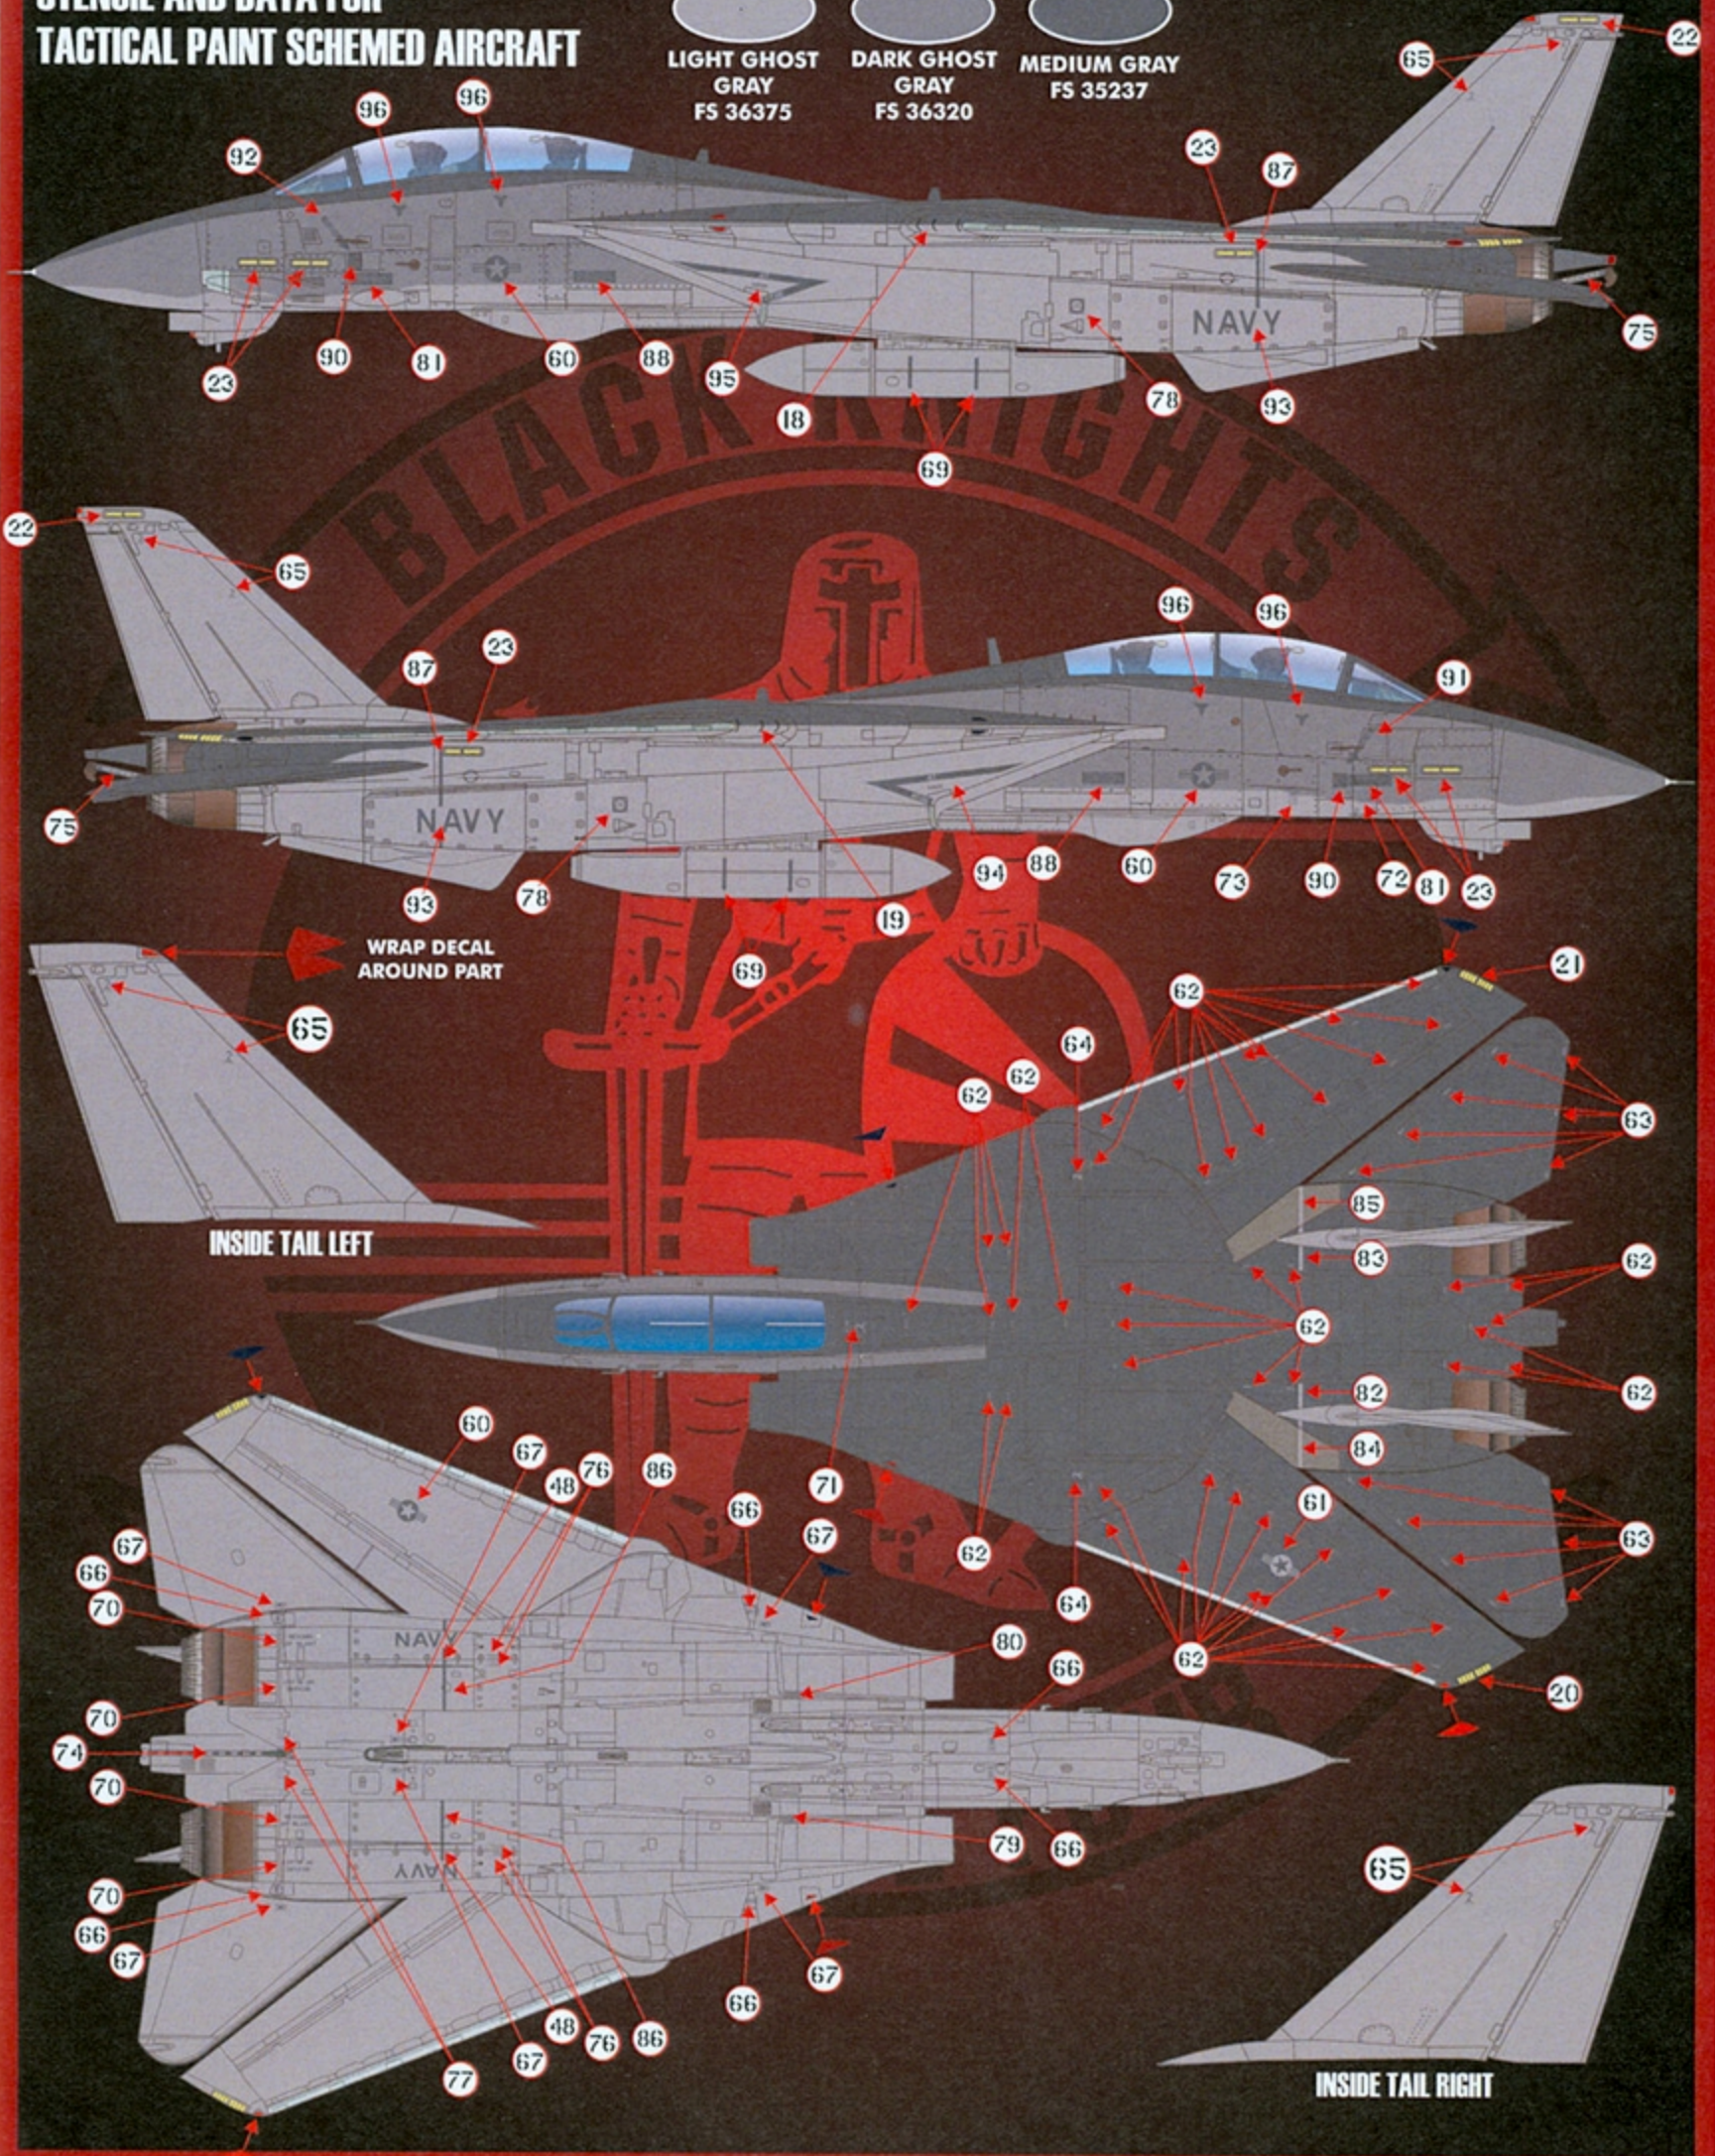

STENCIL AND DATA FOR TACTICAL PAINT SCHEMED AIRCRAFT

- **LIGHT GHOST GRAY**
  FS 36375
- **DARK GHOST GRAY**
  FS 36320
- **MEDIUM GRAY**
  FS 35237

WRAP DECAL AROUND PART

INSIDE TAIL LEFT

INSIDE TAIL RIGHT