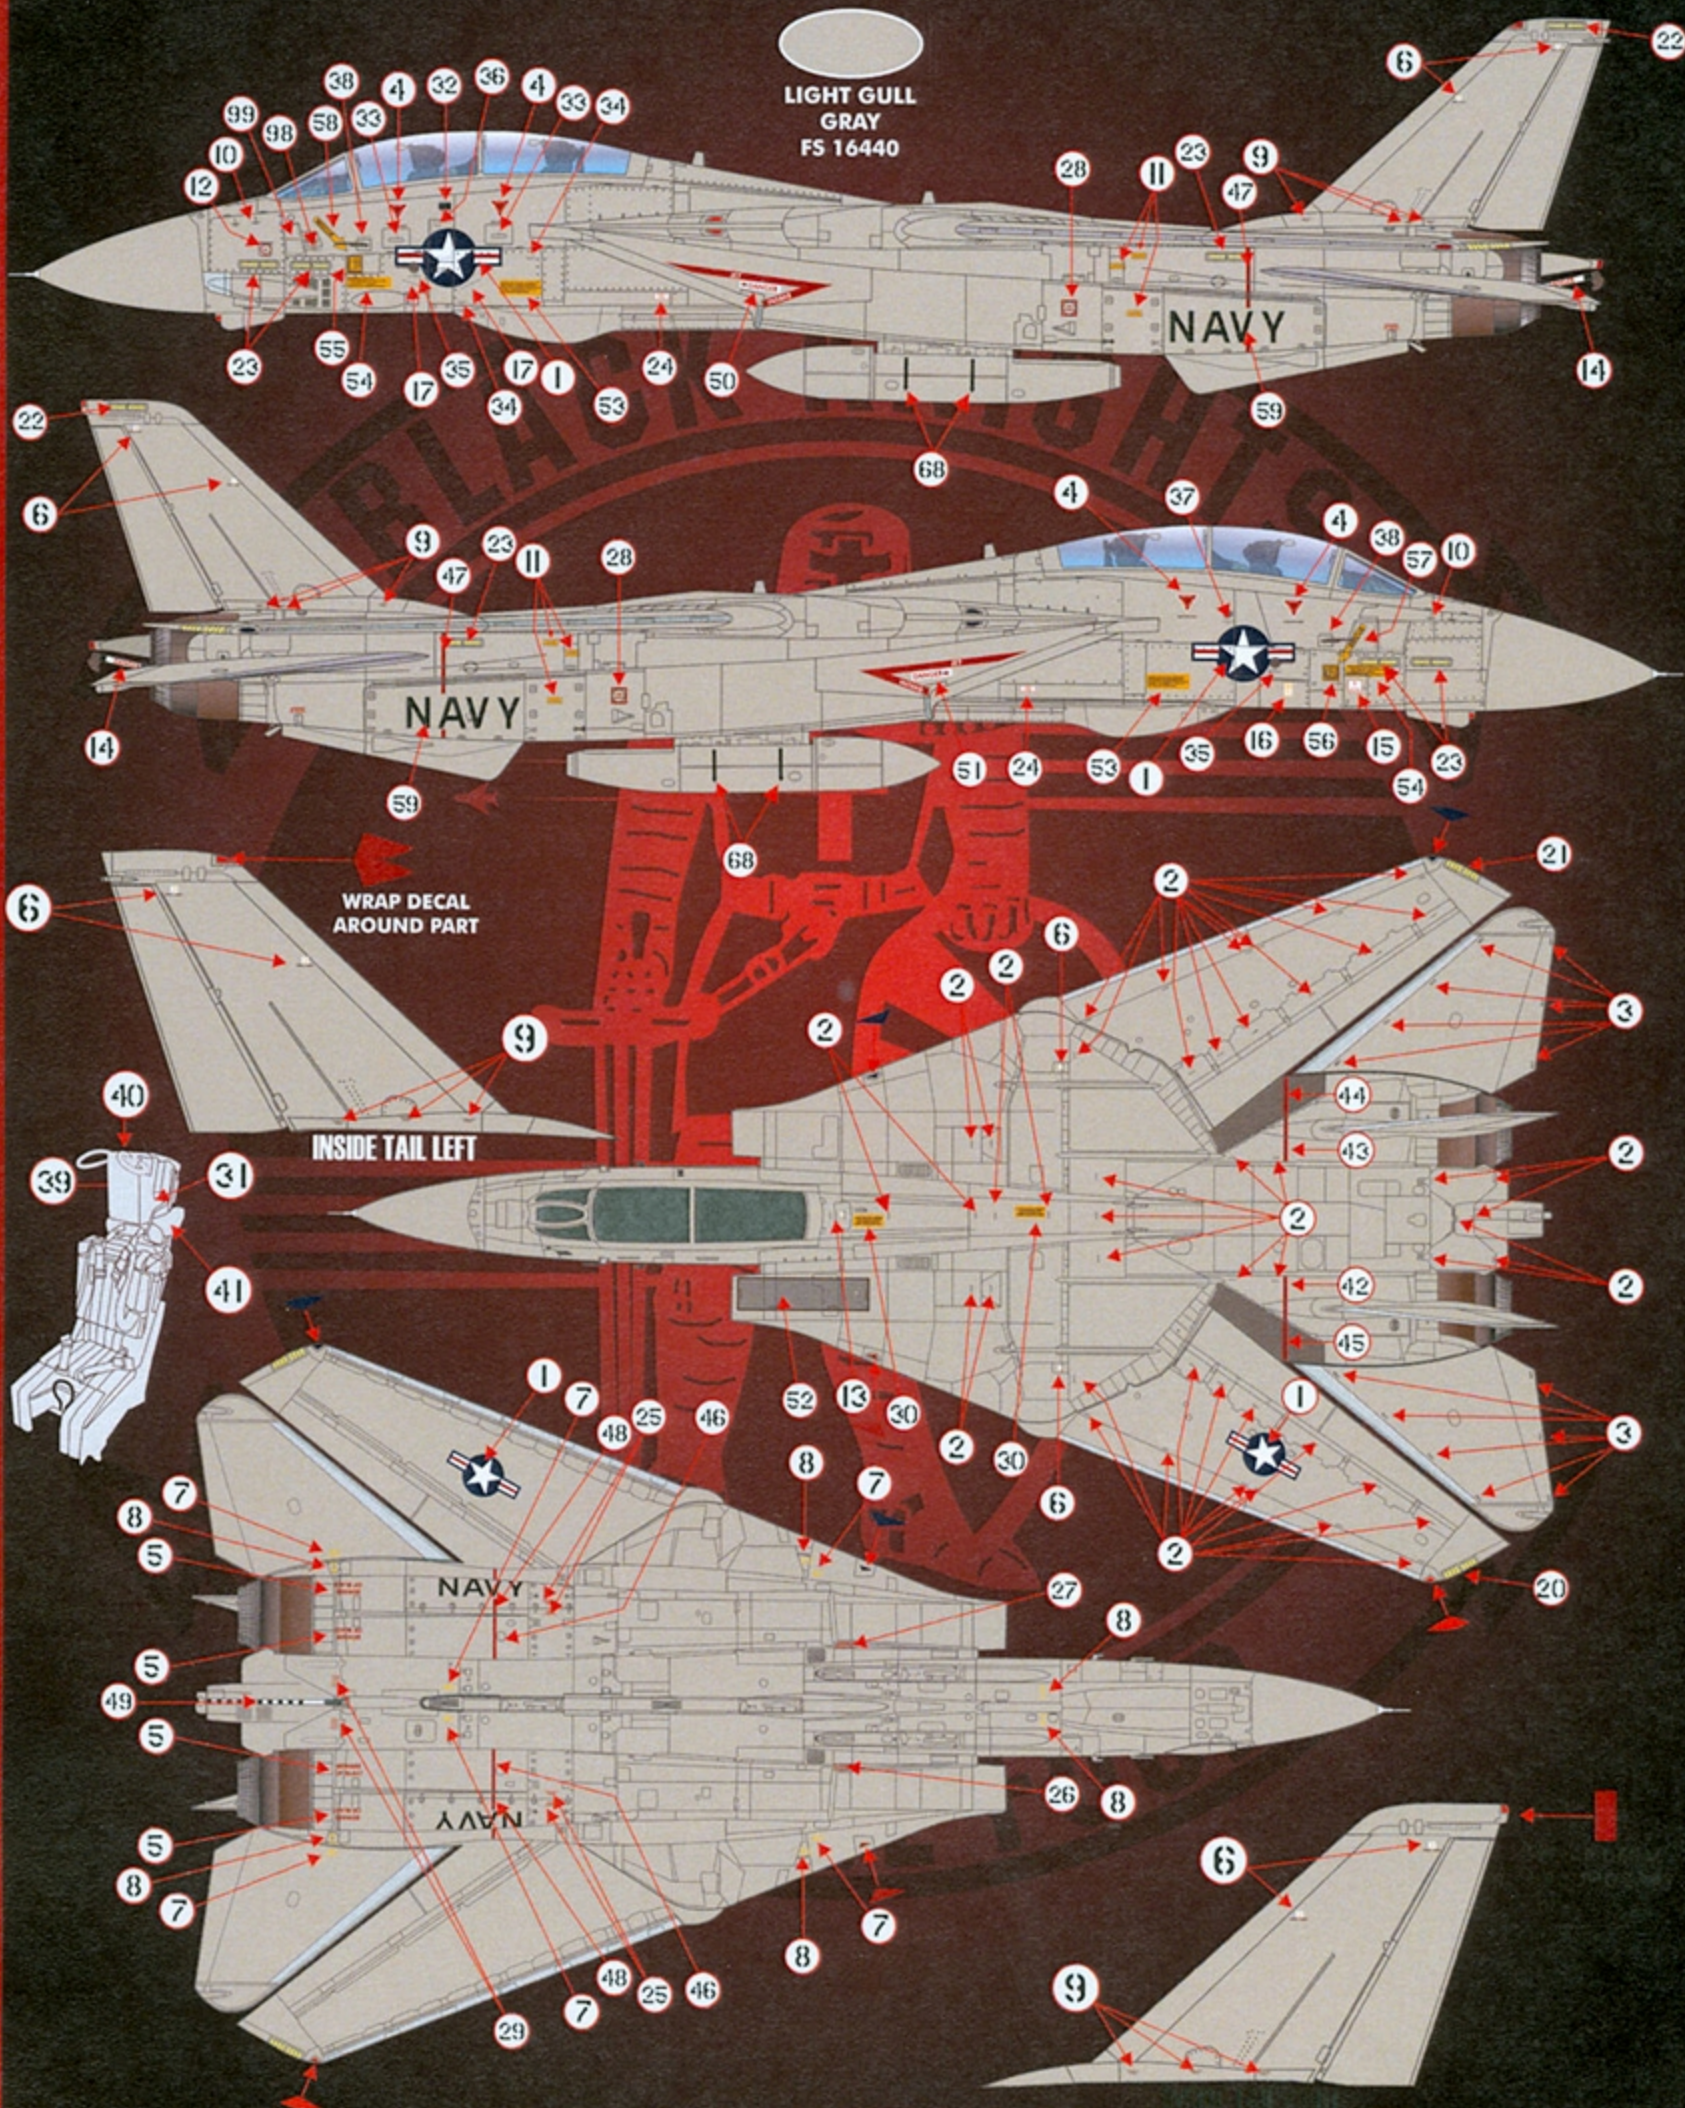

STENCIL AND DATA FOR AIRCRAFT PAINTED OVERALL 16440

LIGHT GULL GRAY
FS 16440

WRAP DECAL AROUND PART

INSIDE TAIL LEFT