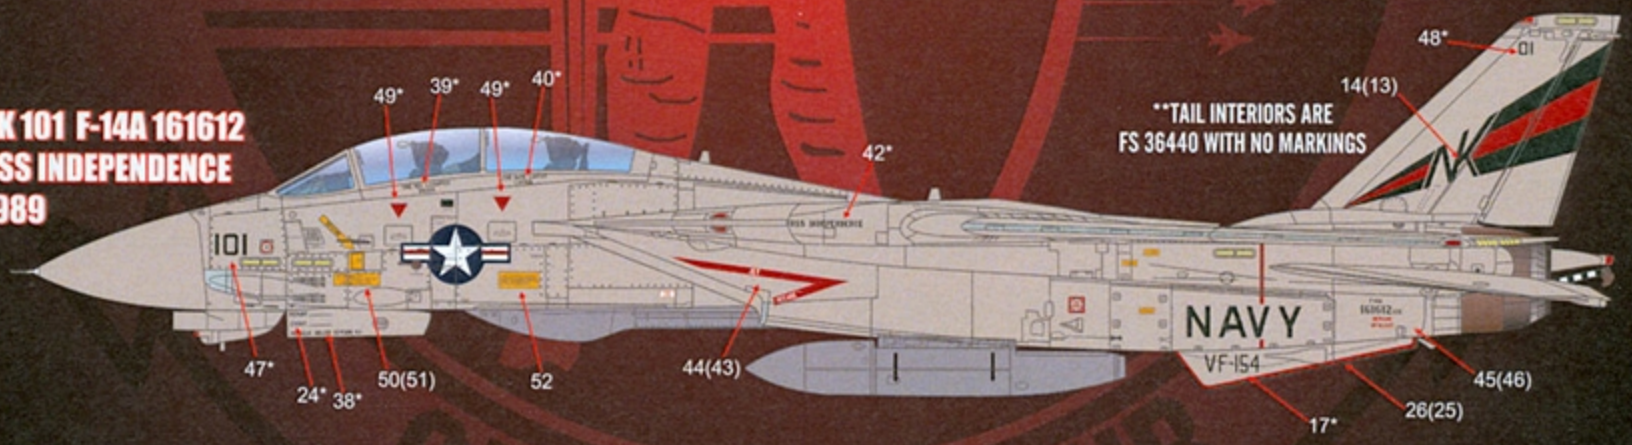

**NK 101 F-14A 161612
USS INDEPENDENCE
1989**

**TAIL INTERIORS ARE
FS 36440 WITH NO MARKINGS