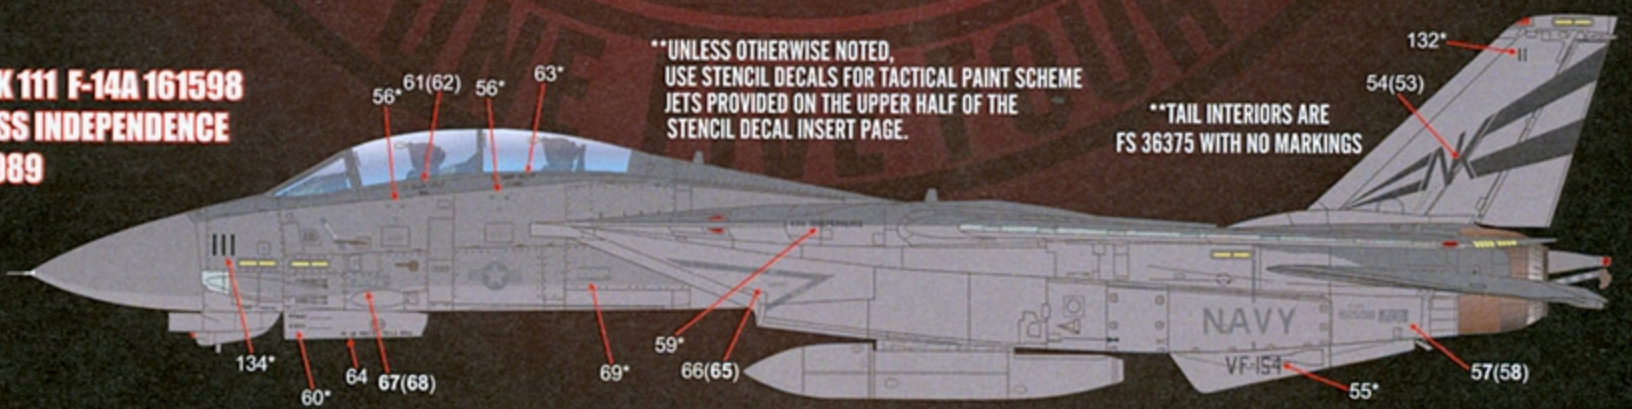

**NK 100 F-14A 161618
USS CONSTELLATION
1989**

**TAIL INTERIORS ARE
FS 36440 WITH NO MARKINGS

**NK 101 F-14A 161612
USS INDEPENDENCE
1989**

**TAIL INTERIORS ARE
FS 36440 WITH NO MARKINGS

**NK 111 F-14A 161598
USS INDEPENDENCE
1989**

**UNLESS OTHERWISE NOTED,
USE STENCIL DECALS FOR TACTICAL PAINT SCHEME
JETS PROVIDED ON THE UPPER HALF OF THE
STENCIL DECAL INSERT PAGE.

**TAIL INTERIORS ARE
FS 36375 WITH NO MARKINGS

**NOTE-DECAL NUMBERS WITH AN "*" INDICATE REPEATED PLACEMENT ON THE RIGHT SIDE / DECAL NUMBERS MARKED IN () INDICATE PLACEMENT ON THE RIGHT SIDE.