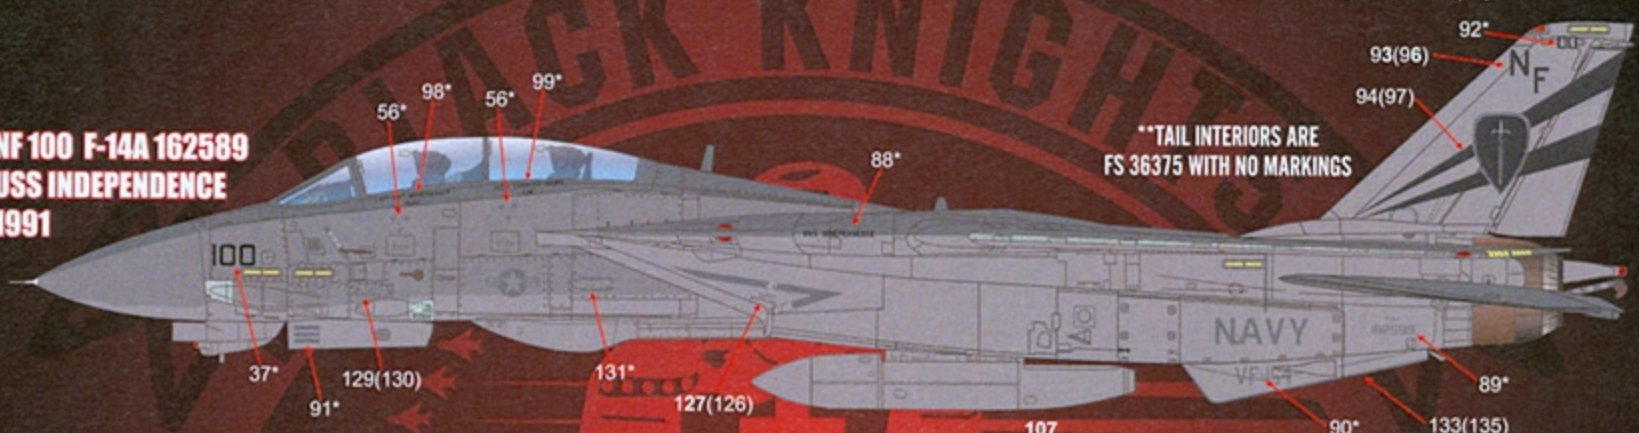

**NF 100 F-14A 162589
USS INDEPENDENCE
1991**