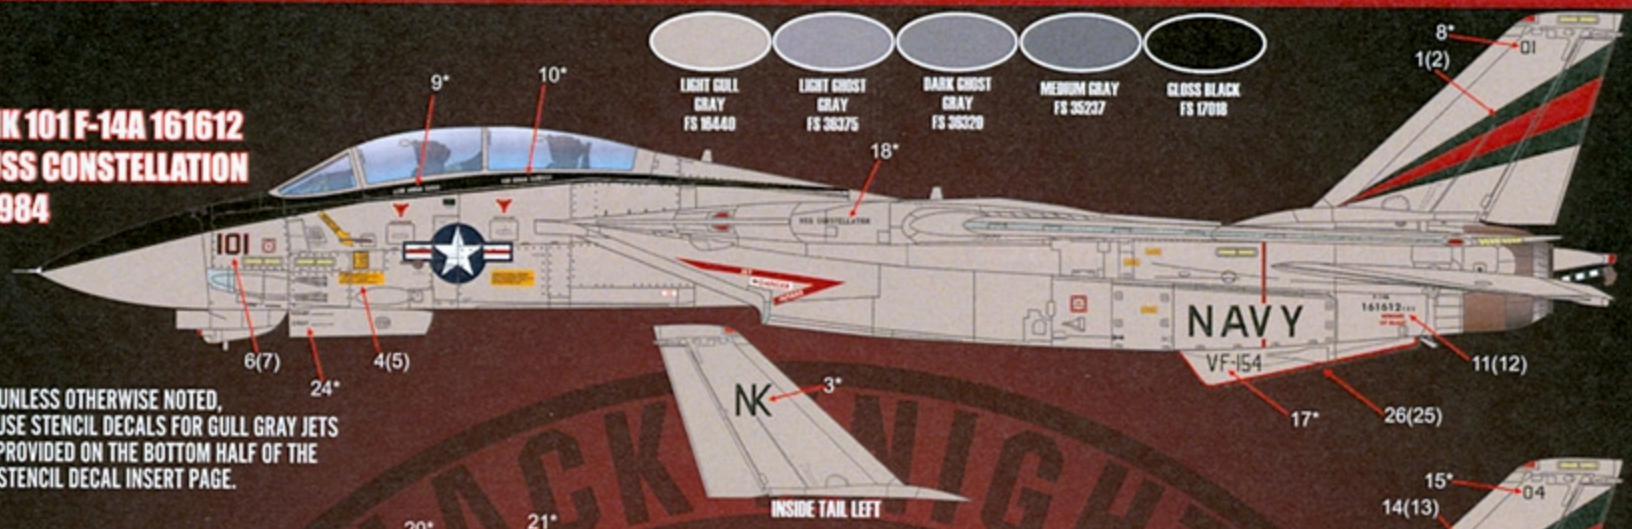

**NK 101 F-14A 161612
USS CONSTELLATION
1984**

**UNLESS OTHERWISE NOTED,
USE STENCIL DECALS FOR GULL GRAY JETS
PROVIDED ON THE BOTTOM HALF OF THE
STENCIL DECAL INSERT PAGE.