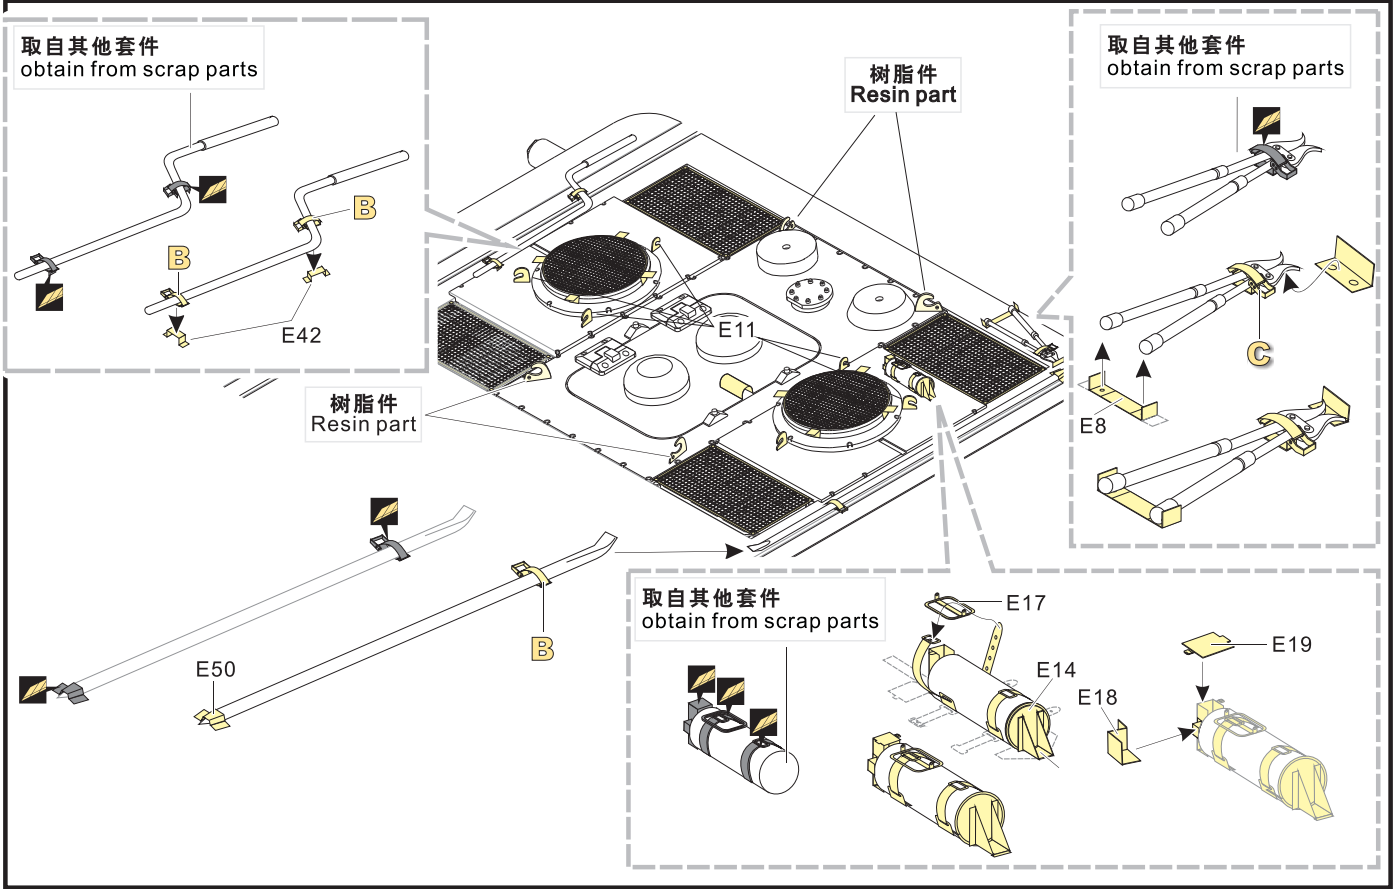

1/35 MILITARY MINIATURE VEHICLE UPGRADESERIES PE35253