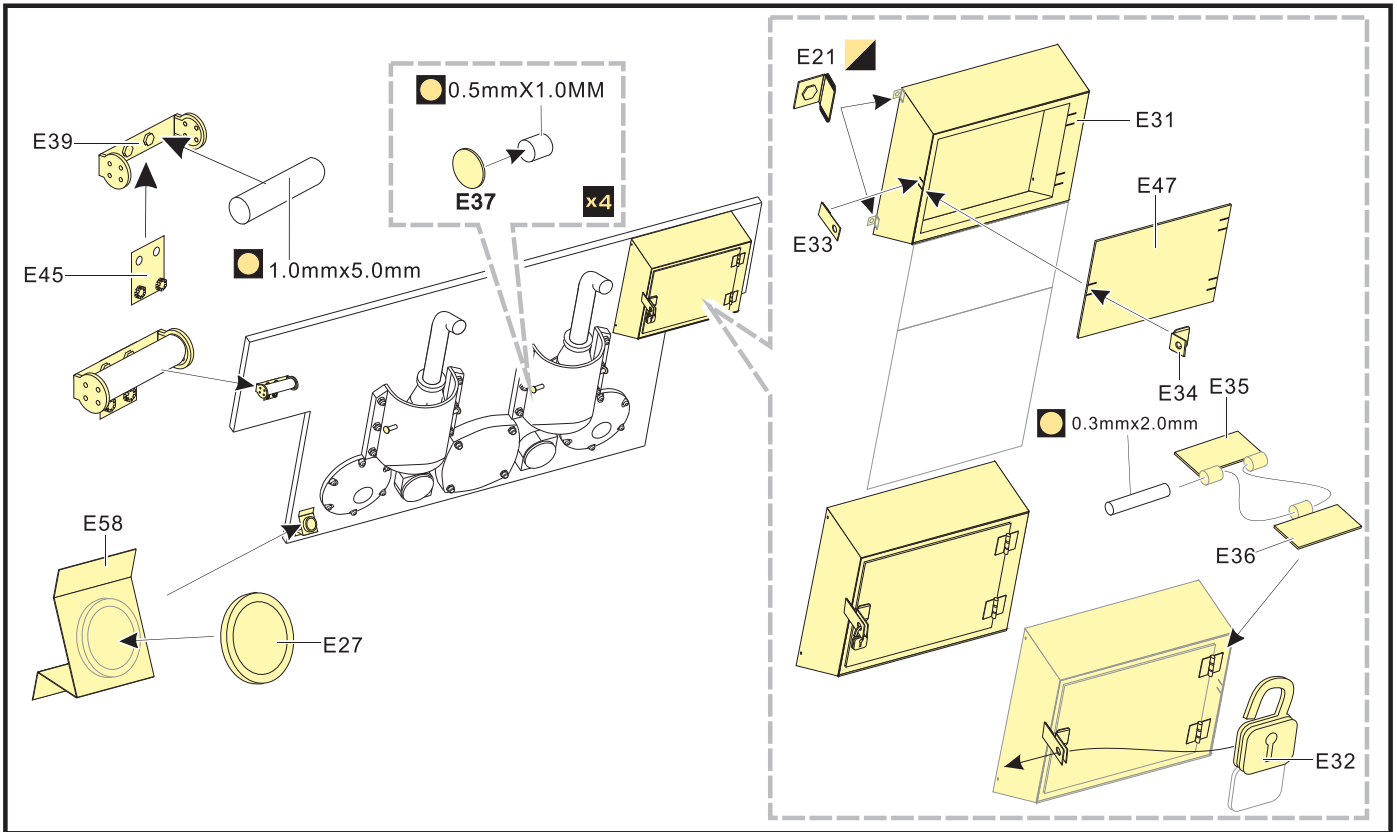

1/35 MILITARY MINIATURE VEHICLE UPGRADESERIES PE35253

更多选择尽在 **VOYAGERMODEL®**
(Also Available) The Best Upgrade Solution