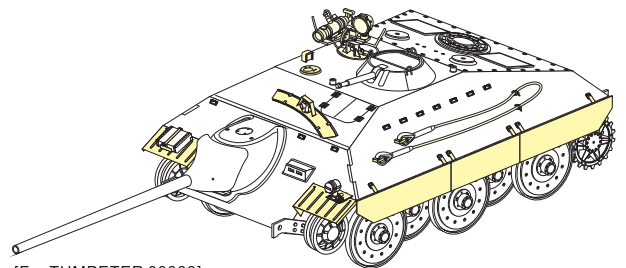

[For TUMPETER 00383]
1/35 MILITARY MINIATURE VEHICLE UPGRADESERIES PE35161
WWII German paper tank E-25

二战德军计划战车E-25改造件

更多选择尽在 **VOYAGERMODEL®**
(Also Available) The Best Upgrade Solution