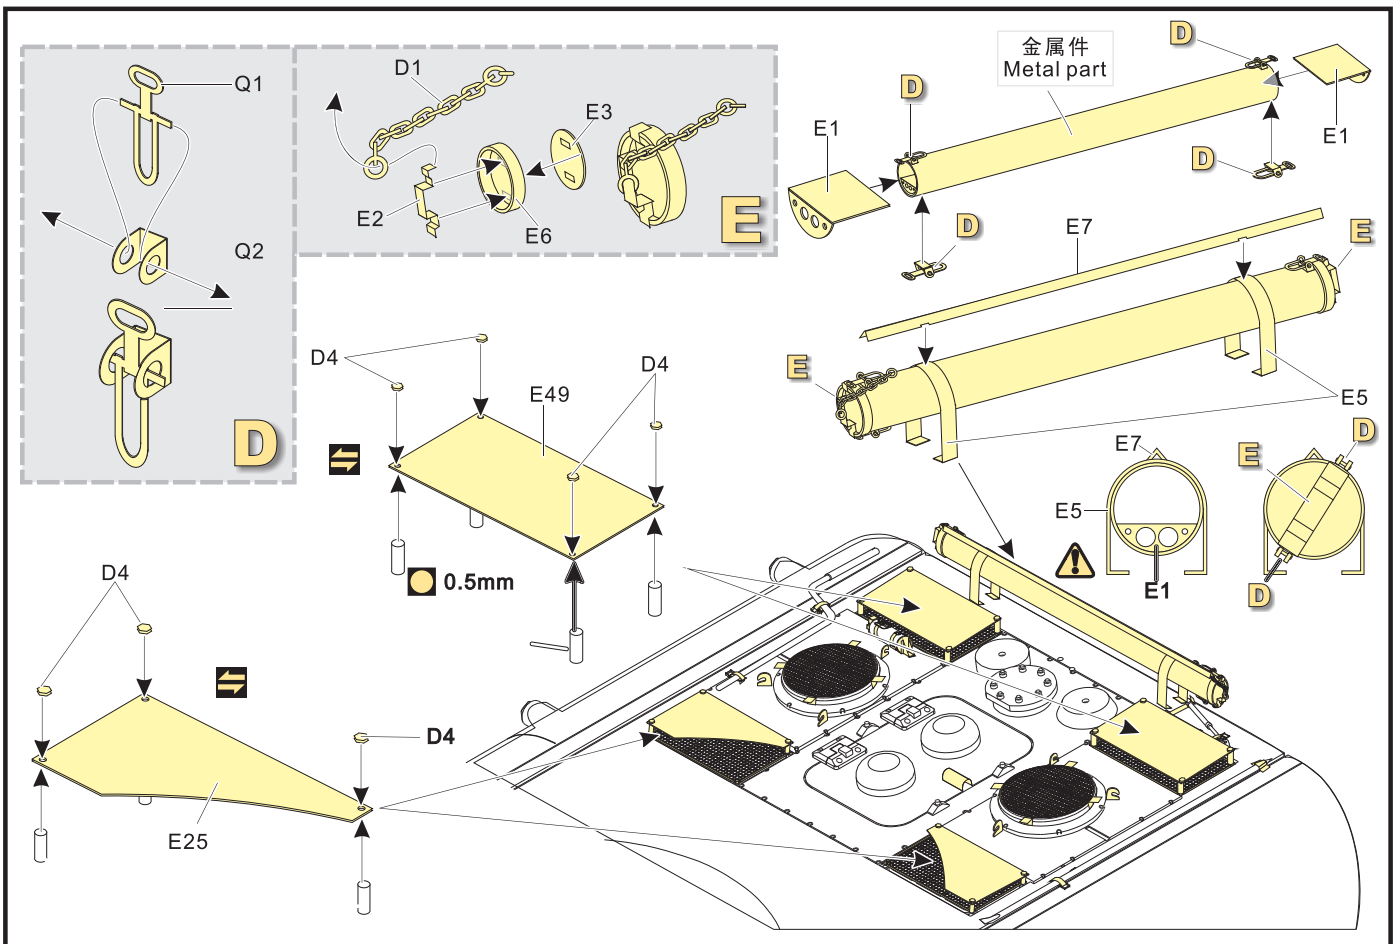

1/35 MILITARY MINIATURE VEHICLE UPGRADESERIES PE35253