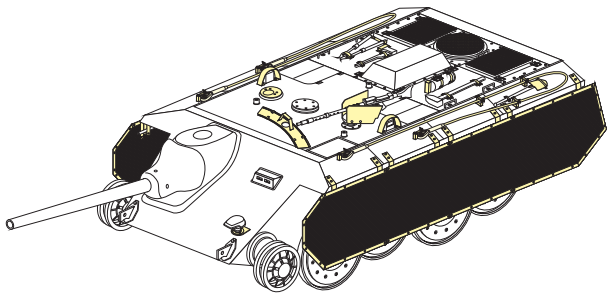

1/35 MILITARY MINIATURE VEHICLE UPGRADESERIES PE35253

WWII German E-100 Super Heavy Tank

二战德军E-100超重型坦克改造件

[For DRAGON 6011,6011X]

推荐使用工具 RECOMMENDED TOOLS

- 安装 install
- 折叠 bend
- A1** 改造件零件编号 PE/resin part number
- B12** 原零件编号 kit part number
- C22** 被替换的原零件编号 replaced kit part number
- x2** 制作若干组 multiple assembly
- 弧度卷曲 radial bending
- 选择安装 alternative
- 切除 remove
- 钻孔 drill
- 注意 caution
- 另一侧相同制作 repeat on opposite side
- 用尖端在凹槽处冲压 use penpoint to press on the dent
- 打磨 grind off
- 用铜管制作 make from brass tube
- 用胶棒制作 make from plastic rod

1/35 MILITARY MINIATURE VEHICLE UPGRADESERIES PE35253

1/35 MILITARY MINIATURE VEHICLE UPGRADESERIES PE35253

1/35 MILITARY MINIATURE VEHICLE UPGRADESERIES PE35253

更多选择尽在 **VOYAGERMODEL®**
(Also Available) The Best Upgrade Solution

[For TUMPETER 00385]
1/35 MILITARY MINIATURE VEHICLE UPGRADESERIES PE35170
WWII German paper tank E-10

二战德军计划战车E-10改造件

更多选择尽在 **VOYAGERMODEL®**
(Also Available) The Best Upgrade Solution

[For TUMPETER 00384]
1/35 MILITARY MINIATURE VEHICLE UPGRADE SERIES PE35245
WWII German E-100 Super Heavy Tank