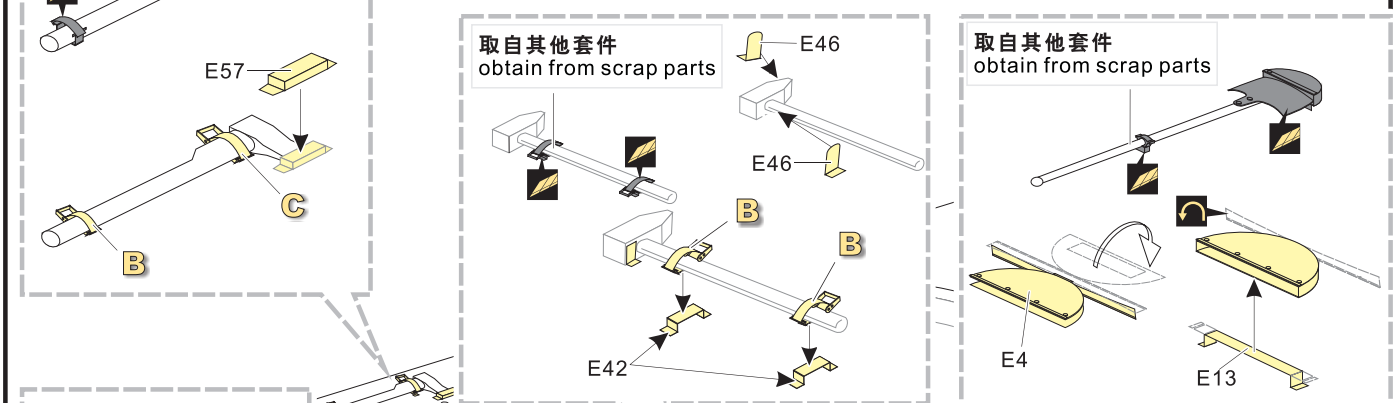

1/35 MILITARY MINIATURE VEHICLE UPGRADESERIES PE35253