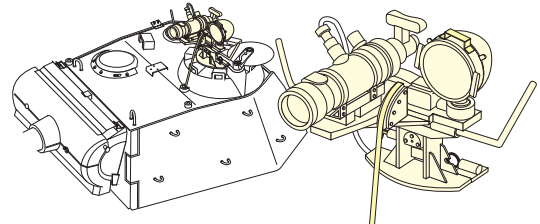

[For GP]
1/35 MILITARY MINIATURE VEHICLE UPGRADESERIES PEA072
WWII German Infra Red for Panther Ausf G

二战德军黑豹G型坦克红外夜战装备