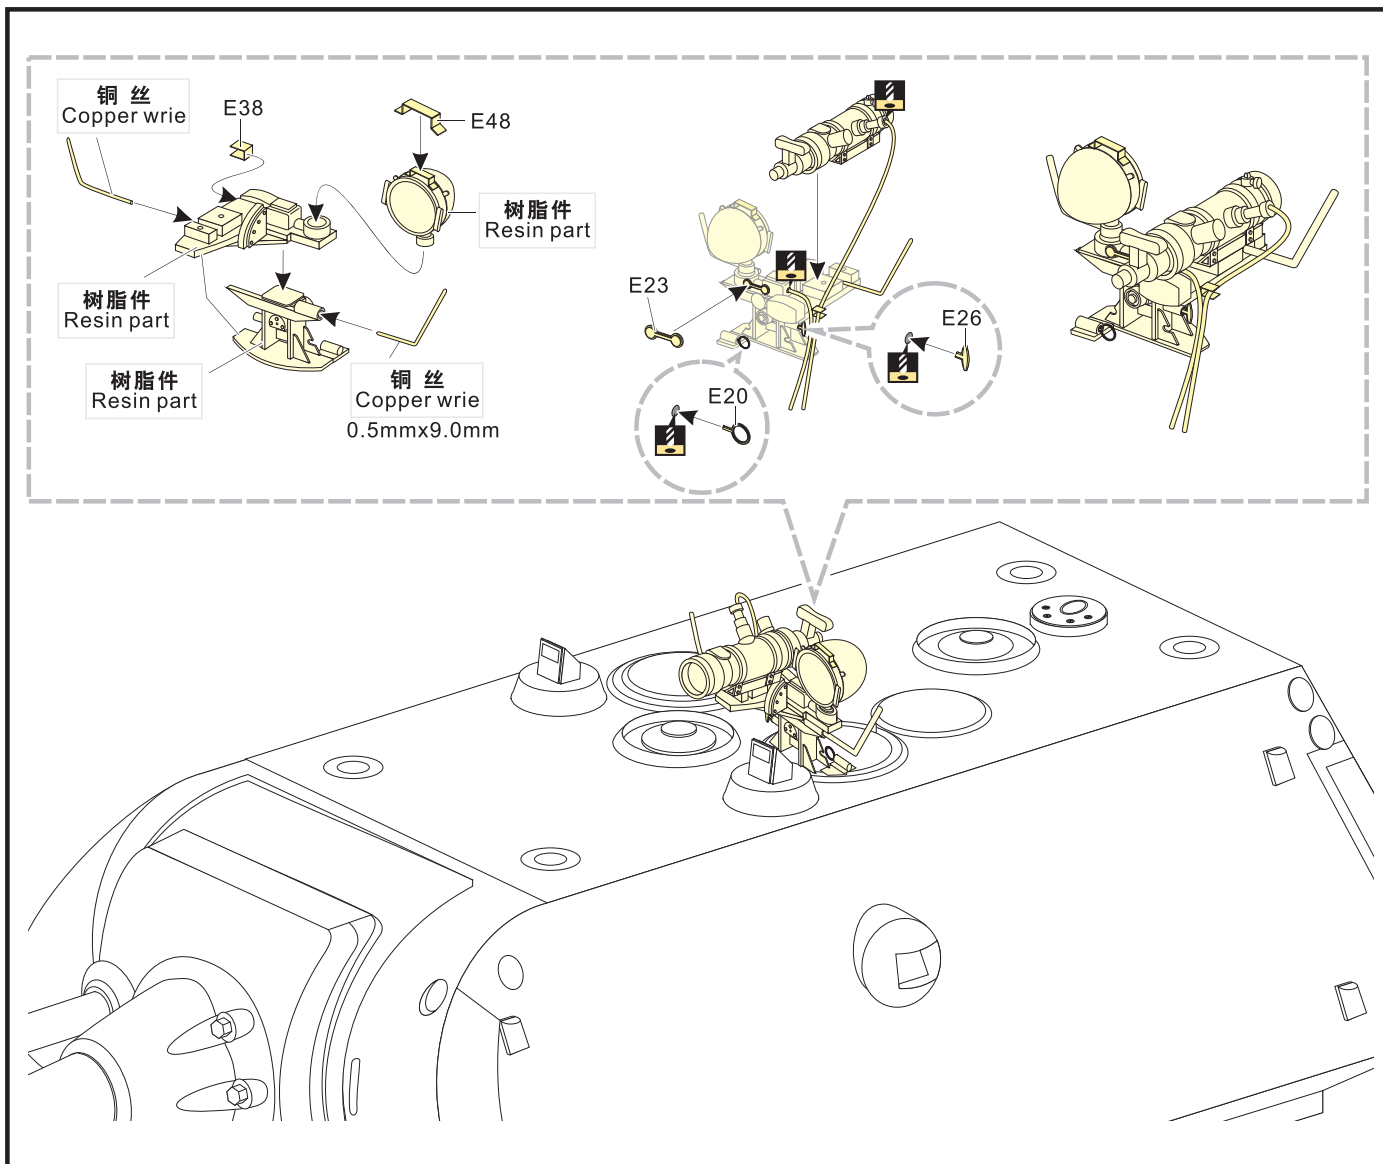

1/35 MILITARY MINIATURE VEHICLE UPGRADESERIES PE35253

WWII German E-100 Super Heavy Tank

二战德军E-100超重型坦克改造件

[For DRAGON 6011,6011X]

推荐使用工具 RECOMMENDED TOOLS

- 安装 install
- 折叠 bend
- A1** 改造件零件编号 PE/resin part number
- B12** 原零件编号 kit part number
- C22** 被替换的原零件编号 replaced kit part number
- x2** 制作若干组 multiple assembly
- 弧度卷曲 radial bending
- 选择安装 alternative
- 切除 remove
- 钻孔 drill
- 注意 caution
- 另一侧相同制作 repeat on opposite side
- 用尖端在凹槽处冲压 use penpoint to press on the dent
- 打磨 grind off
- 用铜管制作 make from brass tube
- 用胶棒制作 make from plastic rod

[For TUMPETER 00385]
1/35 MILITARY MINIATURE VEHICLE UPGRADESERIES PE35170
WWII German paper tank E-10

二战德军计划战车E-10改造件

更多选择尽在 **VOYAGERMODEL®**
(Also Available) The Best Upgrade Solution

[For TUMPETER 00384]
1/35 MILITARY MINIATURE VEHICLE UPGRADE SERIES PE35245
WWII German E-100 Super Heavy Tank

二战德军E100型计划战车改造件

更多选择尽在 **VOYAGERMODEL®**
(Also Available) The Best Upgrade Solution

[For TUMPETER 00383]
1/35 MILITARY MINIATURE VEHICLE UPGRADESERIES PE35161
WWII German paper tank E-25

二战德军计划战车E-25改造件