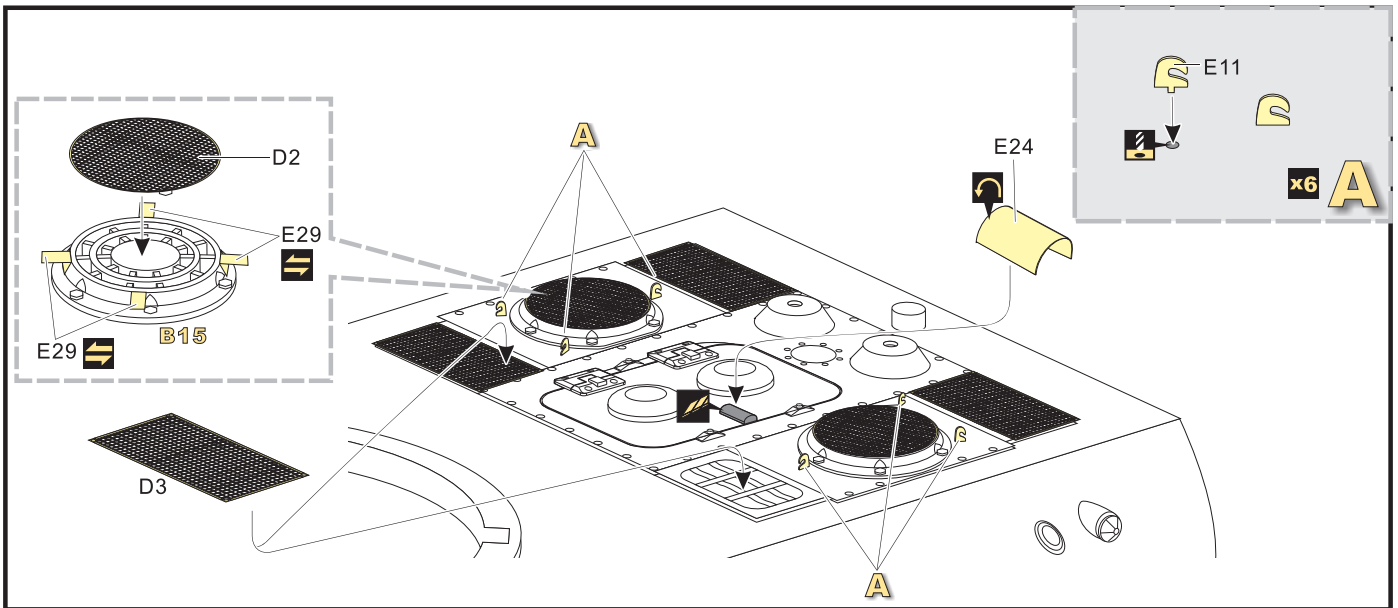

1/35 MILITARY MINIATURE VEHICLE UPGRADESERIES PE35253