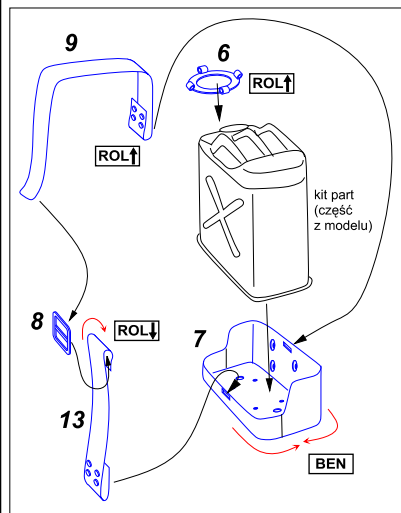

WARNING

OSTRZEŻENIE

We advise that better method to join metal to metal is soldering. Use ABER soldering solution AF20 (doradzamy łączenie części metalowych za pomocą lutownia. Zastosuj nasz topnik AF20)