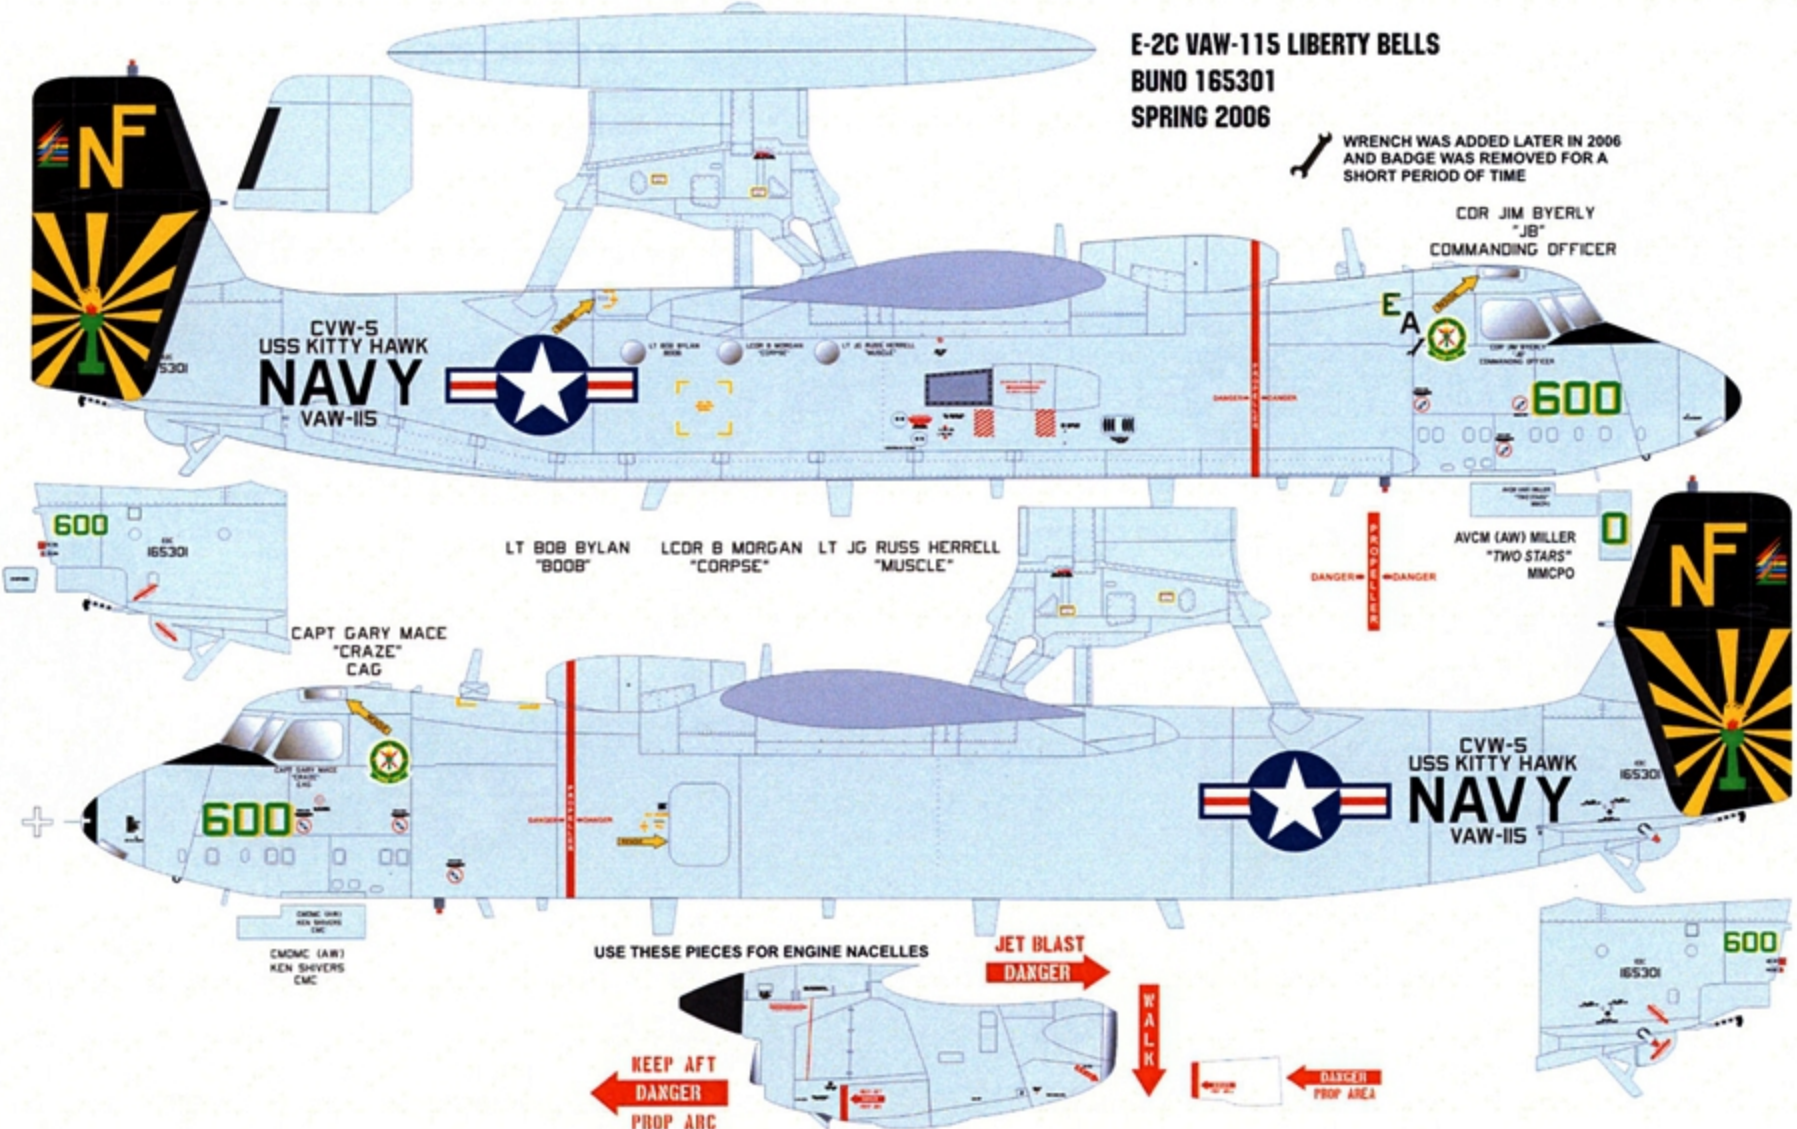

# LIBERTY BELLS

SIZED TO KINETIC  
[WWW.FIGHTERTOWNDECALS.COM](http://WWW.FIGHTERTOWNDECALS.COM)

**E-2C VAW-115 LIBERTY BELLS  
BUNO 165301 'NINJA TURTLE'  
WINTER 2005-2006**

**E-2C VAW-115 LIBERTY BELLS  
BUNO 165301  
SPRING 2006**

WRENCH WAS ADDED LATER IN 2006 AND BADGE WAS REMOVED FOR A SHORT PERIOD OF TIME

USE ON BOTH SIDES FOR  
WHEN FIRST PAINTED

5296

E-2C VAW-115 LIBERTY BELLS  
BUNO 165296  
2007-2008

E-2C VAW-115 LIBERTY BELLS  
BUNO 165296  
WINTER 2008-2010

TOP

MULTIPLE PIECES FOR THE DOME ARE INCLUDED IF YOU DO NOT WANT TO PAINT THIS PART

POST-2008

PRE-2008

EXHAUST COVERS

600

YELLOW ON BOTH USS GEORGE WASHINGTON VERSIONS

DANGER PROPELLER

OFTEN THESE DATA PLACARDS HAD MEDIUM OR DARKER GRAY BACKGROUNDS. PAINT ACCORDING TO REFERENCES.

BOTTOM

32 \*\*PLACE ON UNDERSIDE ONLY

32 \*\*PLACE ON UNDERSIDE ONLY

UNLOCK  
THROW  
LOCK

NF USE THIS NF ON BOTH USS GEORGE WASHINGTON VERSIONS