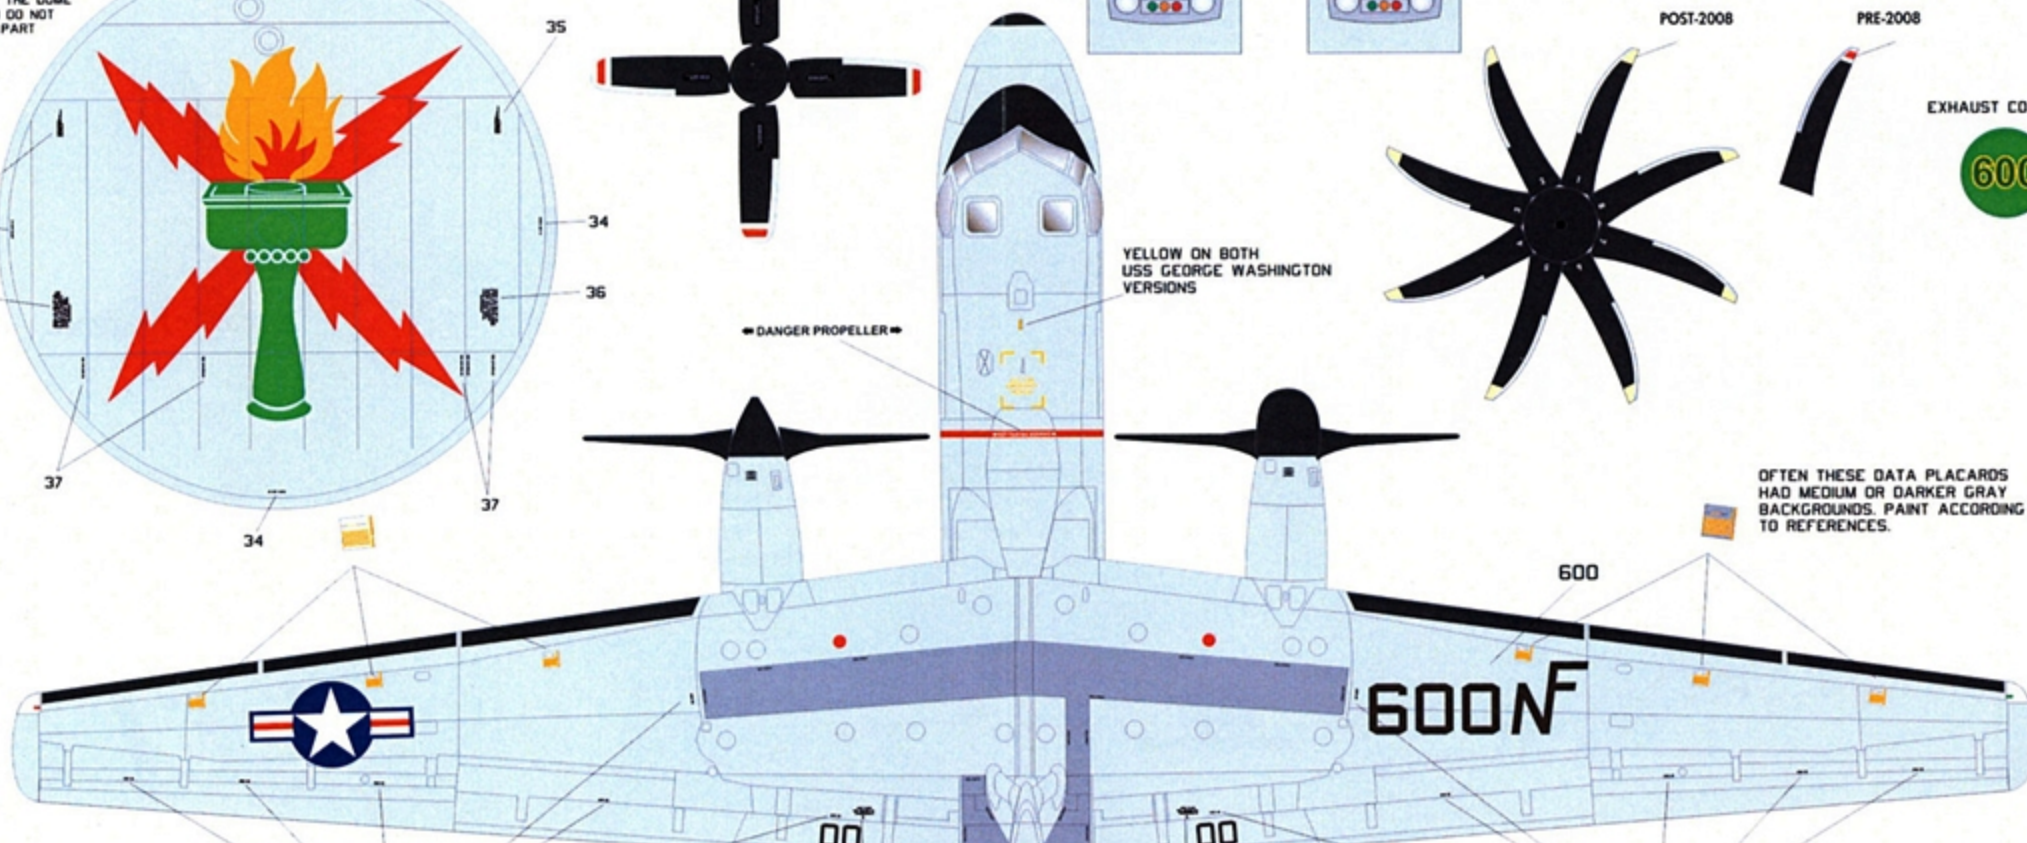

EXHAUST COVERS

600

YELLOW ON BOTH USS GEORGE WASHINGTON VERSIONS

DANGER PROPELLER

OFTEN THESE DATA PLACARDS HAD MEDIUM OR DARKER GRAY BACKGROUNDS. PAINT ACCORDING TO REFERENCES.