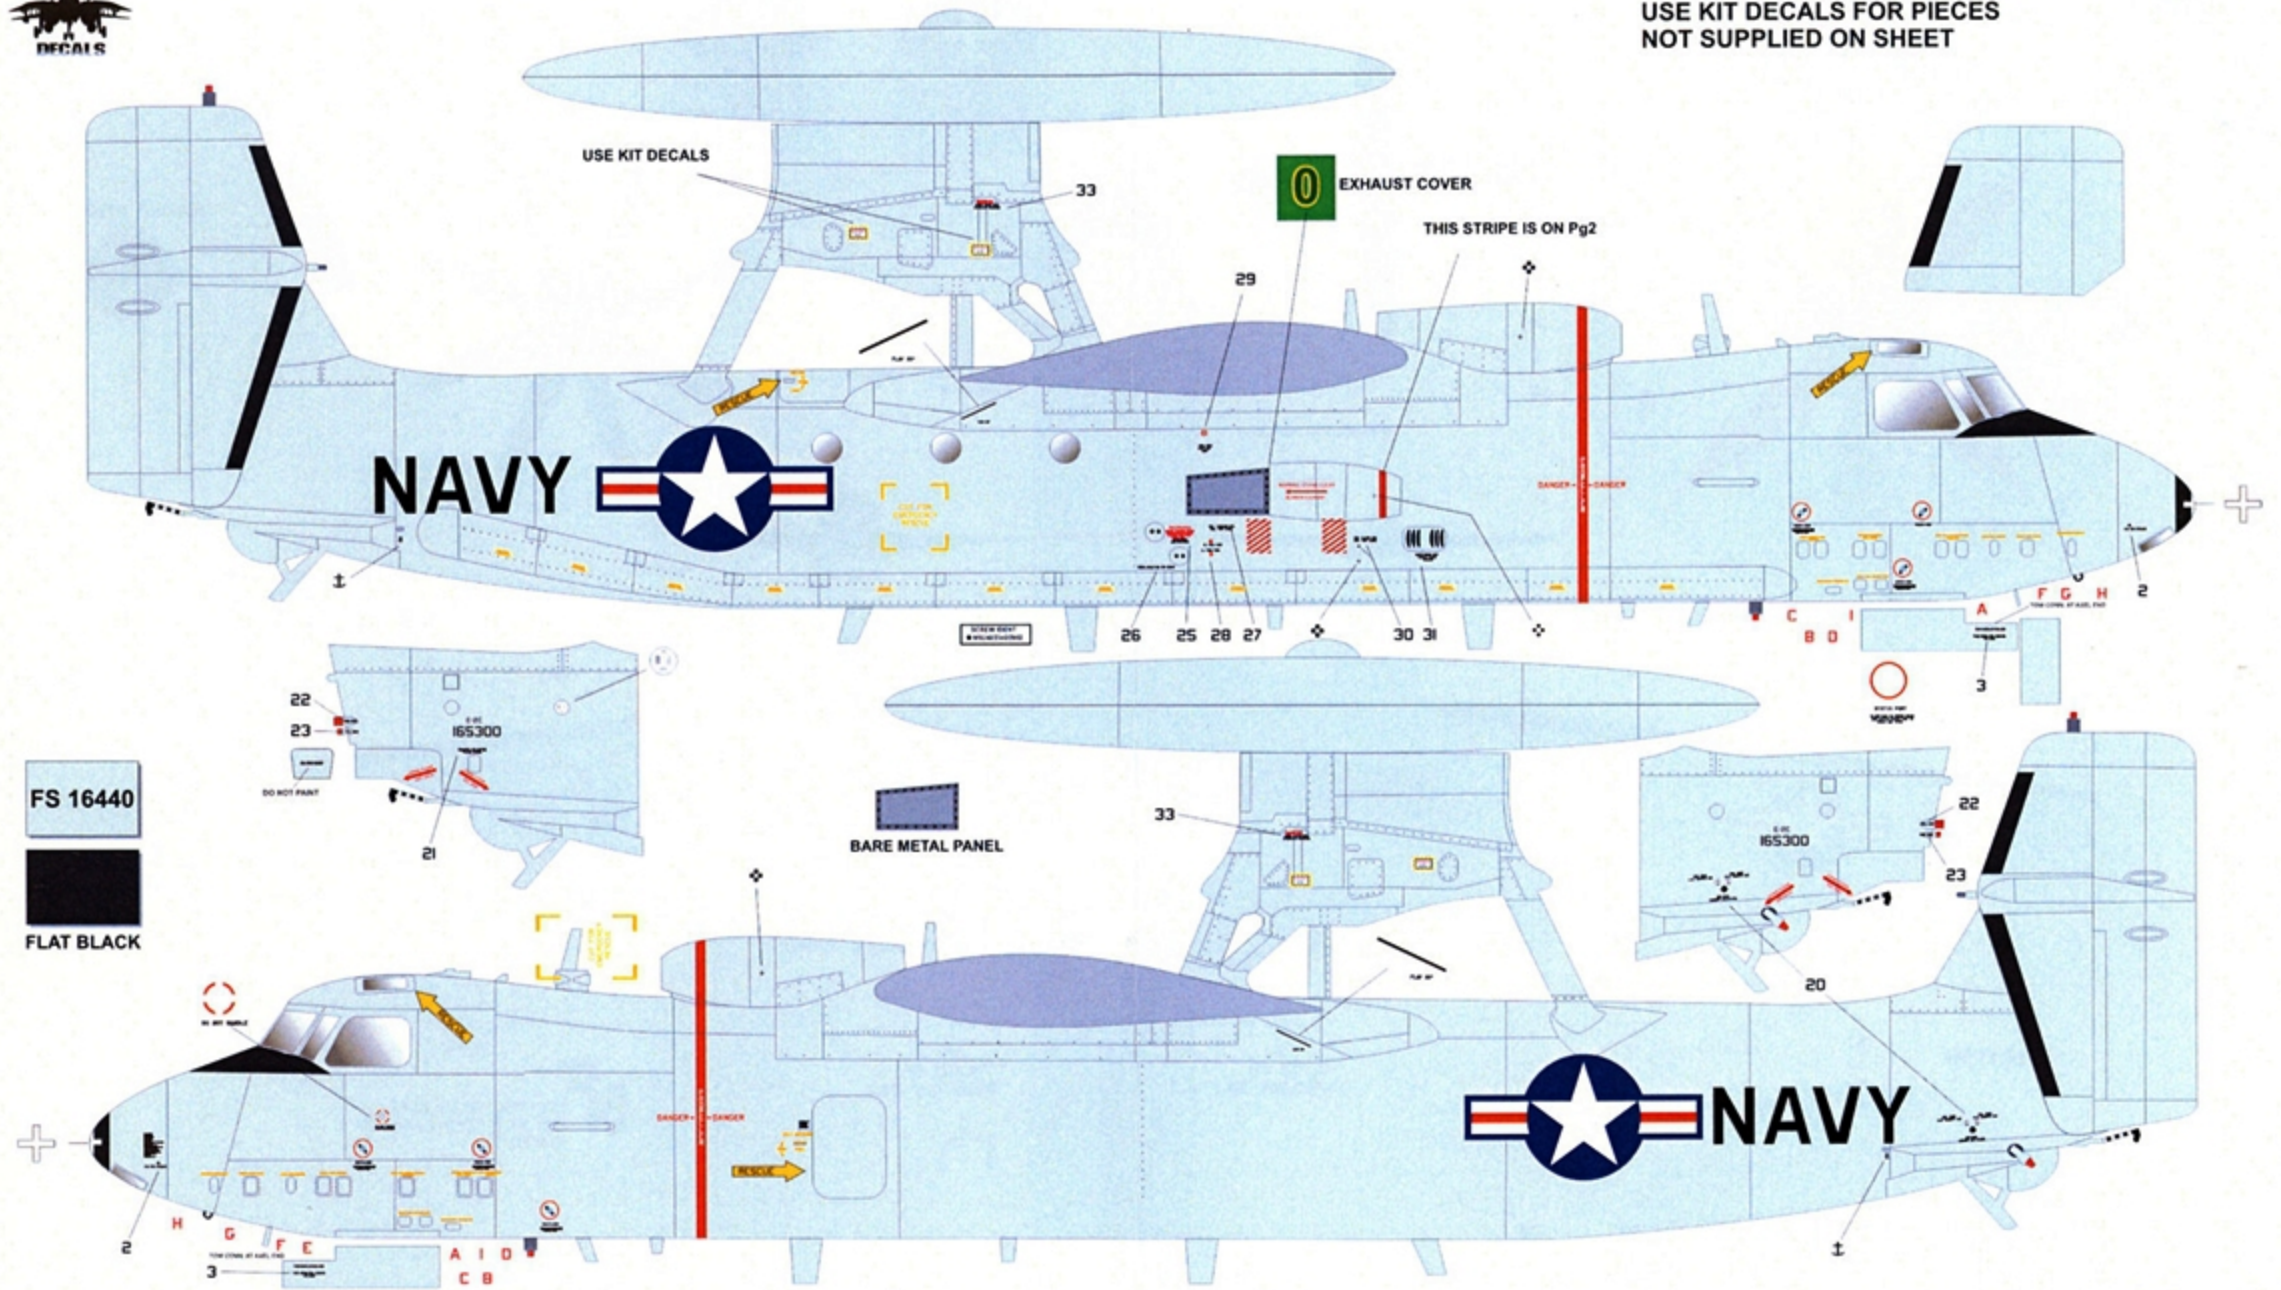

USE KIT DECALS FOR PIECES
NOT SUPPLIED ON SHEET