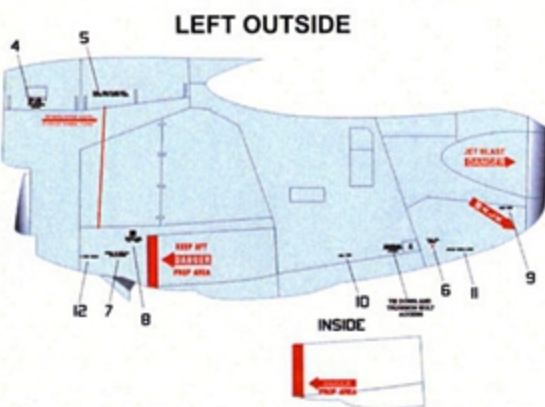

USE KIT DECALS FOR PIECES
NOT SUPPLIED ON SHEET