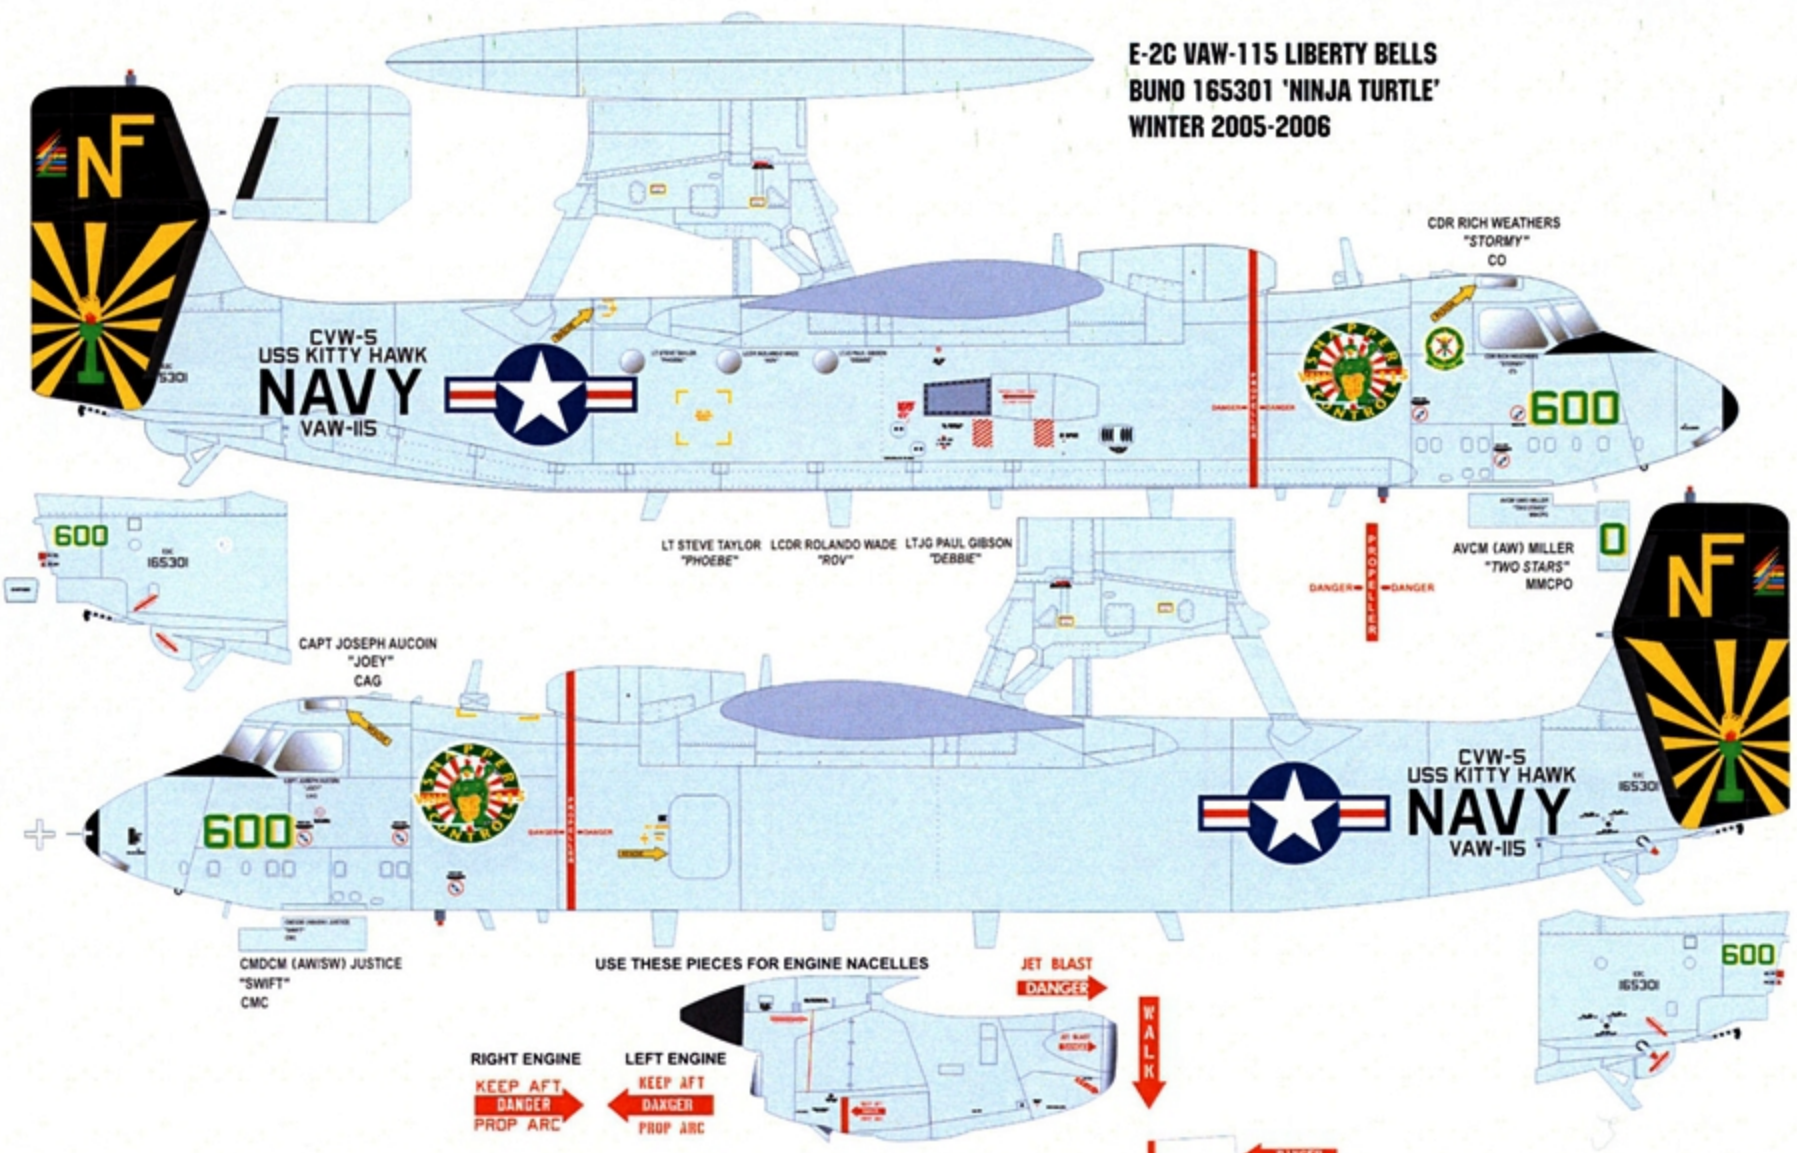

# LIBERTY BELLS

SIZED TO KINETIC  
[WWW.FIGHTERTOWNDECALS.COM](http://WWW.FIGHTERTOWNDECALS.COM)

**E-2C VAW-115 LIBERTY BELLS  
BUNO 165301 'NINJA TURTLE'  
WINTER 2005-2006**

**E-2C VAW-115 LIBERTY BELLS  
BUNO 165301  
SPRING 2006**

WRENCH WAS ADDED LATER IN 2006 AND BADGE WAS REMOVED FOR A SHORT PERIOD OF TIME

USE ON BOTH SIDES FOR  
WHEN FIRST PAINTED

5296

E-2C VAW-115 LIBERTY BELLS  
BUNO 165296  
2007-2008

E-2C VAW-115 LIBERTY BELLS  
BUNO 165296  
WINTER 2008-2010

TOP

MULTIPLE PIECES FOR THE DOME ARE INCLUDED IF YOU DO NOT WANT TO PAINT THIS PART

POST-2008

PRE-2008

EXHAUST COVERS

600

YELLOW ON BOTH USS GEORGE WASHINGTON VERSIONS

DANGER PROPELLER

OFTEN THESE DATA PLACARDS HAD MEDIUM OR DARKER GRAY BACKGROUNDS. PAINT ACCORDING TO REFERENCES.

BOTTOM

32 \*\*PLACE ON UNDERSIDE ONLY

32 \*\*PLACE ON UNDERSIDE ONLY

UNLOCK  
THROW  
LOCK

NF USE THIS NF ON BOTH USS GEORGE WASHINGTON VERSIONS