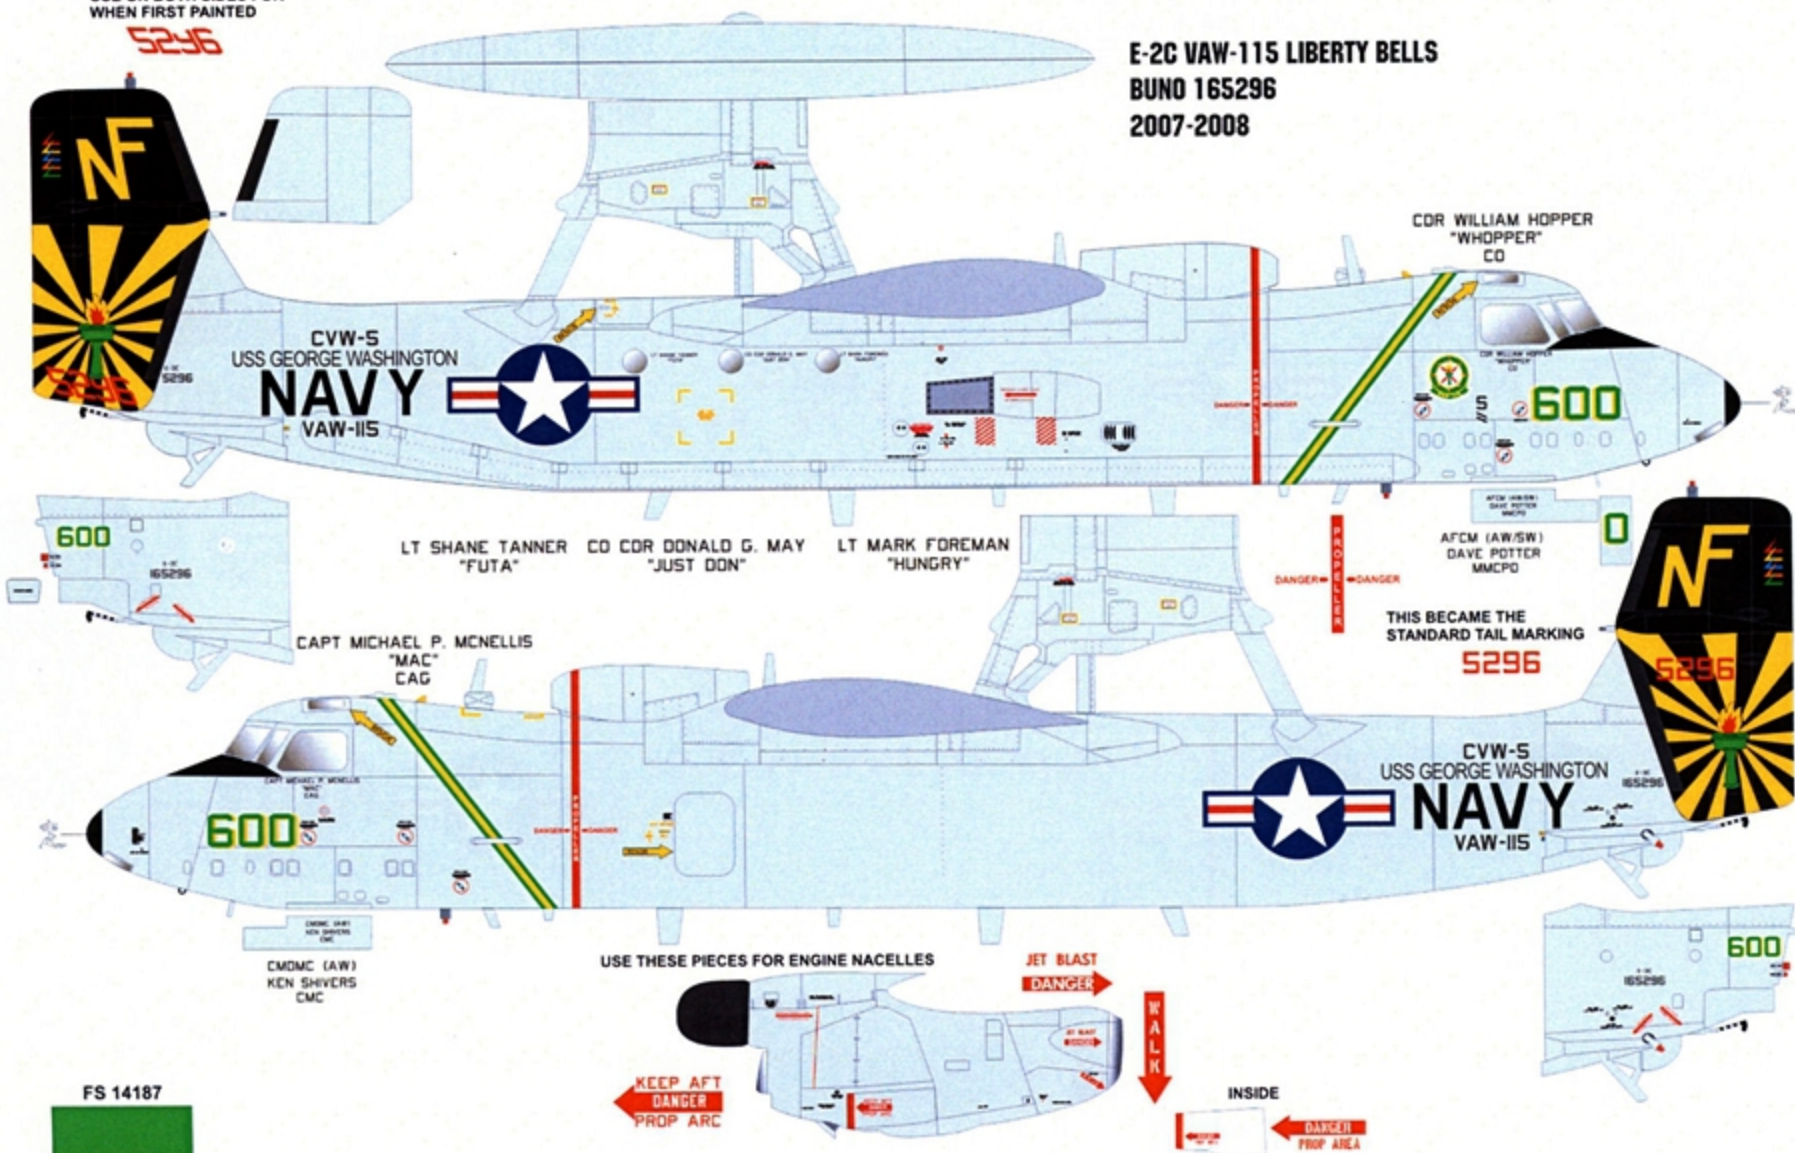

# LIBERTY BELLS

SIZED TO KINETIC  
[WWW.FIGHTERTOWNDECALS.COM](http://WWW.FIGHTERTOWNDECALS.COM)

**E-2C VAW-115 LIBERTY BELLS  
BUNO 165301 'NINJA TURTLE'  
WINTER 2005-2006**

**E-2C VAW-115 LIBERTY BELLS  
BUNO 165301  
SPRING 2006**

WRENCH WAS ADDED LATER IN 2006 AND BADGE WAS REMOVED FOR A SHORT PERIOD OF TIME

USE ON BOTH SIDES FOR  
WHEN FIRST PAINTED

5296

E-2C VAW-115 LIBERTY BELLS  
BUNO 165296  
2007-2008

E-2C VAW-115 LIBERTY BELLS  
BUNO 165296  
WINTER 2008-2010

TOP

MULTIPLE PIECES FOR THE DOME ARE INCLUDED IF YOU DO NOT WANT TO PAINT THIS PART

POST-2008

PRE-2008

EXHAUST COVERS

600

YELLOW ON BOTH USS GEORGE WASHINGTON VERSIONS

DANGER PROPELLER

OFTEN THESE DATA PLACARDS HAD MEDIUM OR DARKER GRAY BACKGROUNDS. PAINT ACCORDING TO REFERENCES.

BOTTOM

32 \*\*PLACE ON UNDERSIDE ONLY

32 \*\*PLACE ON UNDERSIDE ONLY

UNLOCK  
THROW  
LOCK

NF USE THIS NF ON BOTH USS GEORGE WASHINGTON VERSIONS