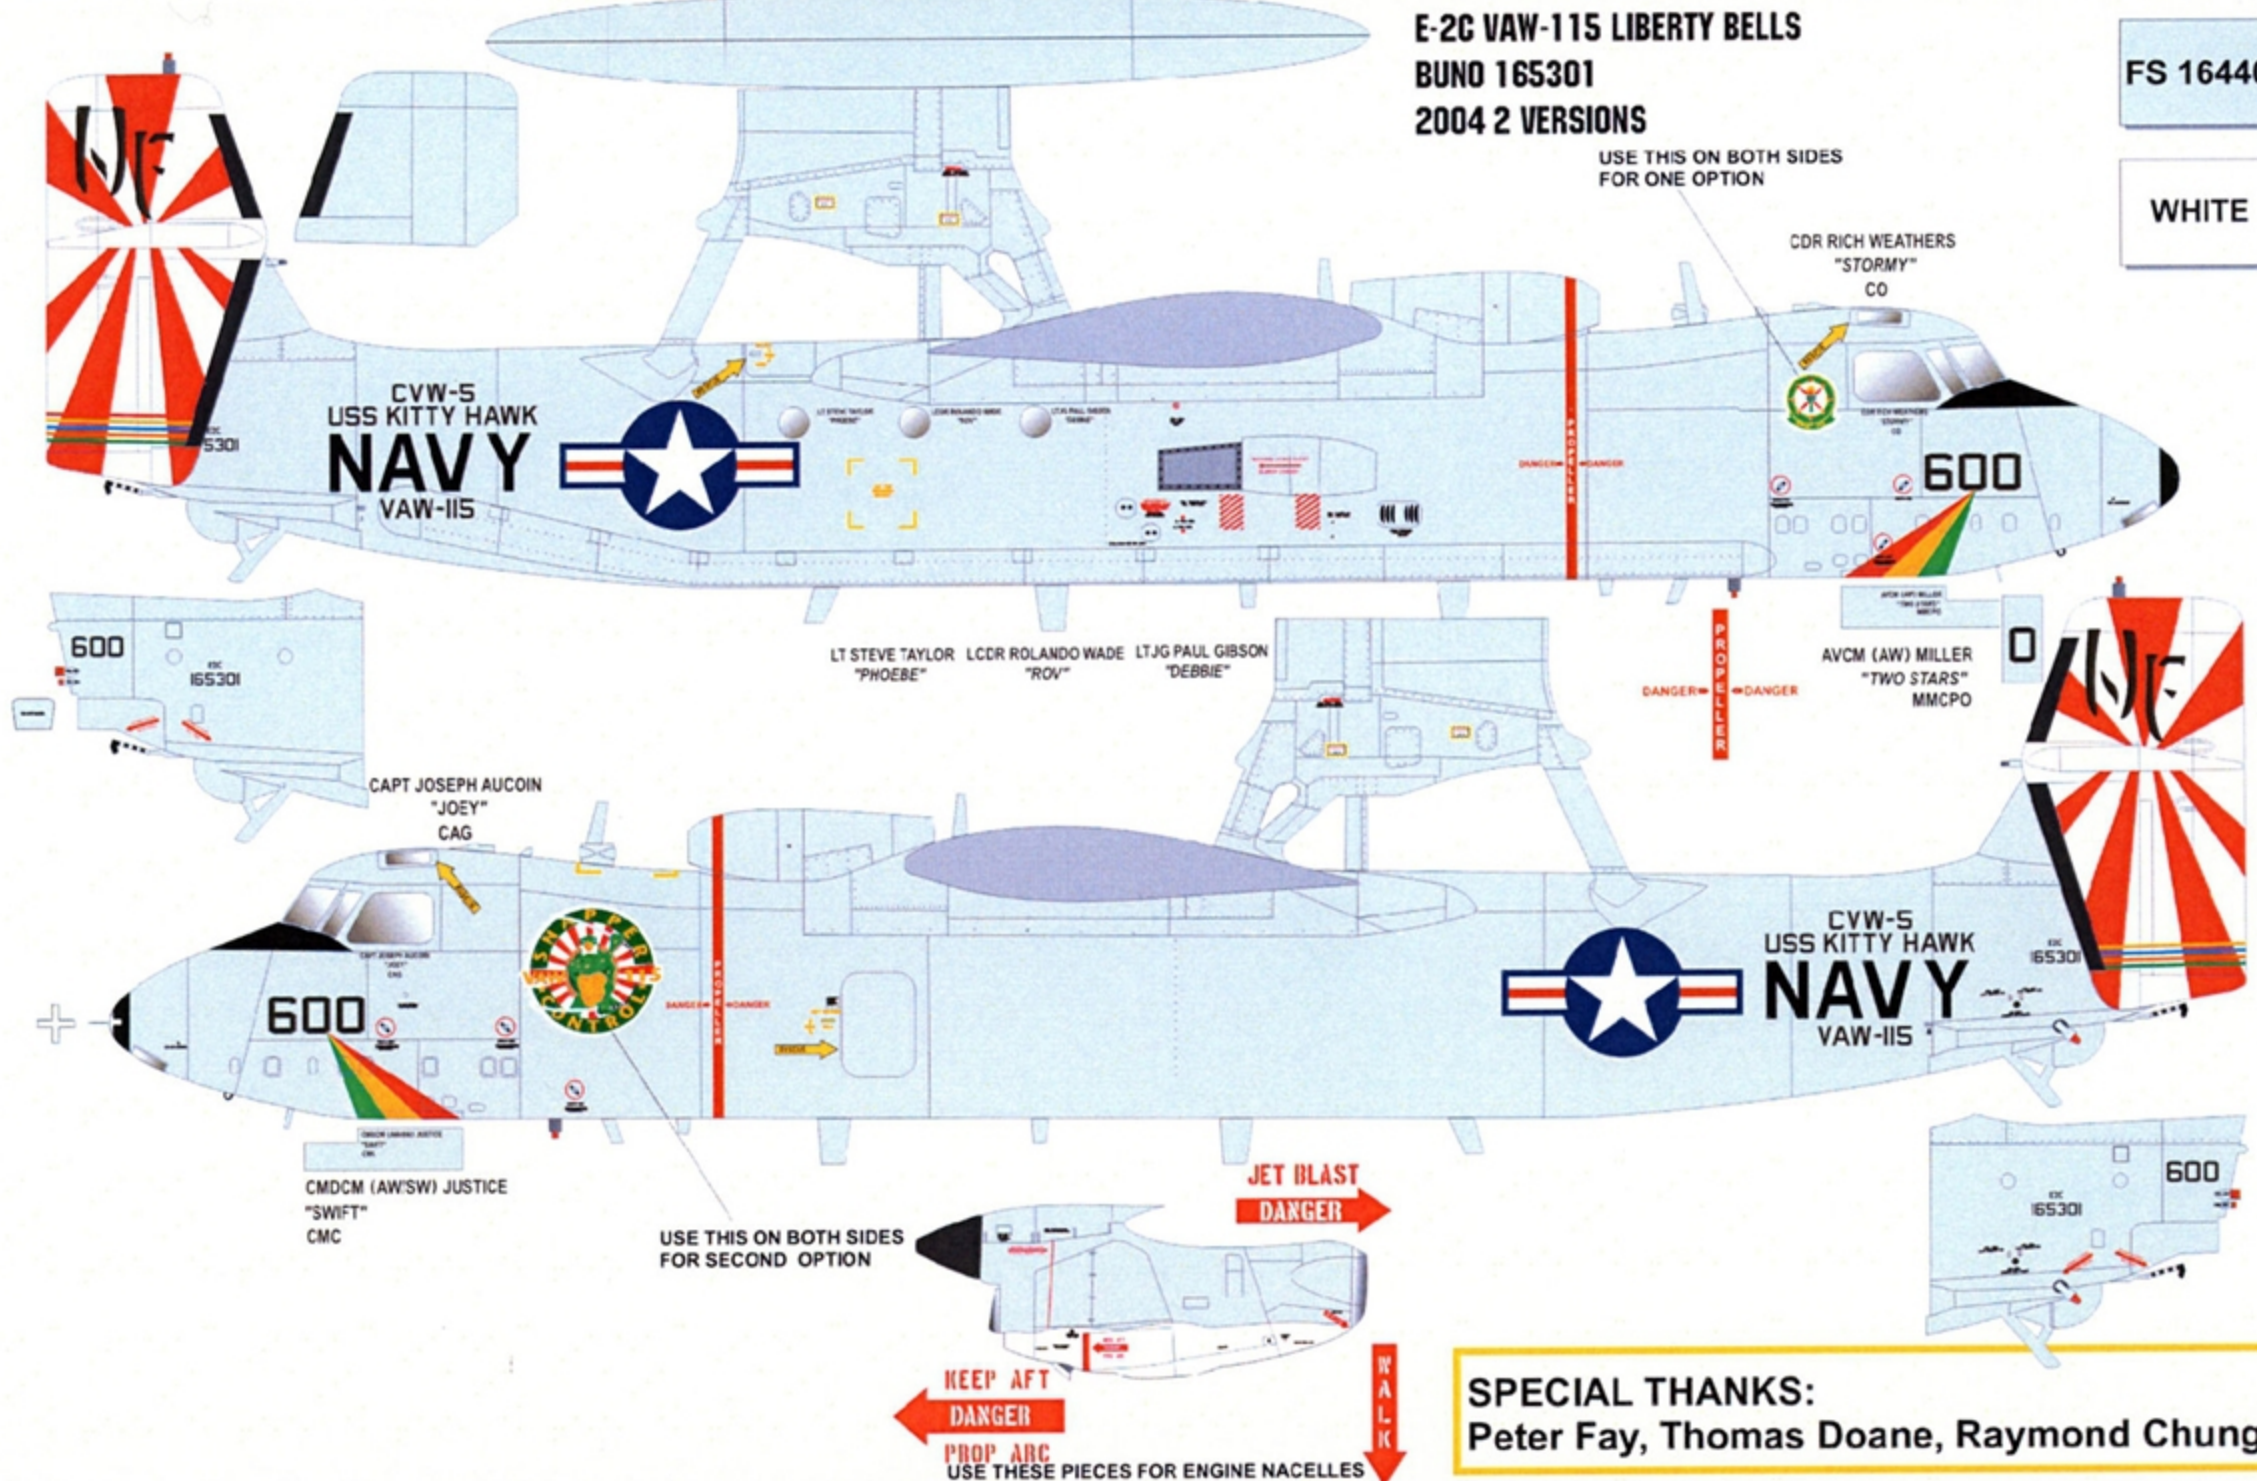

WRENCH WAS ADDED LATER IN 2006 AND BADGE WAS REMOVED FOR A SHORT PERIOD OF TIME

USE ON BOTH SIDES FOR  
WHEN FIRST PAINTED

5296

E-2C VAW-115 LIBERTY BELLS  
BUNO 165296  
2007-2008

E-2C VAW-115 LIBERTY BELLS  
BUNO 165296  
WINTER 2008-2010

OFTEN THESE DATA PLACARDS HAD MEDIUM OR DARKER GRAY BACKGROUNDS. PAINT ACCORDING TO REFERENCES.

BOTTOM

32 \*\*PLACE ON UNDERSIDE ONLY

32 \*\*PLACE ON UNDERSIDE ONLY

UNLOCK  
THROW  
LOCK

NF USE THIS NF ON BOTH USS GEORGE WASHINGTON VERSIONS

TAILHOOK

FRONT GEAR

MAIN GEAR AFT

USE KIT DECALS FOR PIECES  
NOT SUPPLIED ON SHEET

**E-2C VAW-115 LIBERTY BELLS  
BUNO 165301  
2004 2 VERSIONS**

FS 16440

WHITE

USE THIS ON BOTH SIDES  
FOR ONE OPTION

CDR RICH WEATHERS  
"STORMY"  
CO

CVW-5  
USS KITTY HAWK  
**NAVY**  
VAW-115

600

LT STEVE TAYLOR "PHOEBE"    LCDR ROLANDO WADE "ROV"    LTJG PAUL GIBSON "DEBBIE"

AVCM (AW) MILLER  
"TWO STARS"  
MMCPO

CAPT JOSEPH AUCOIN  
"JOEY"  
CAG