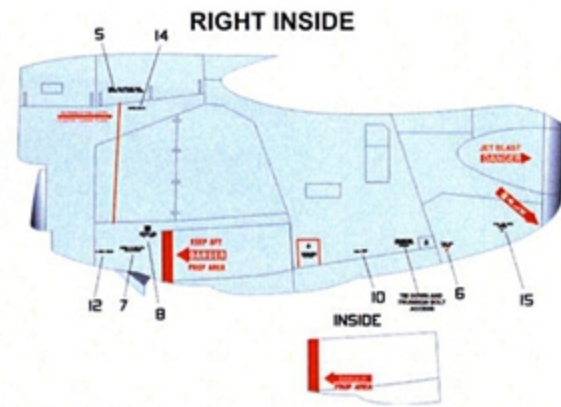

USE KIT DECALS FOR PIECES
NOT SUPPLIED ON SHEET