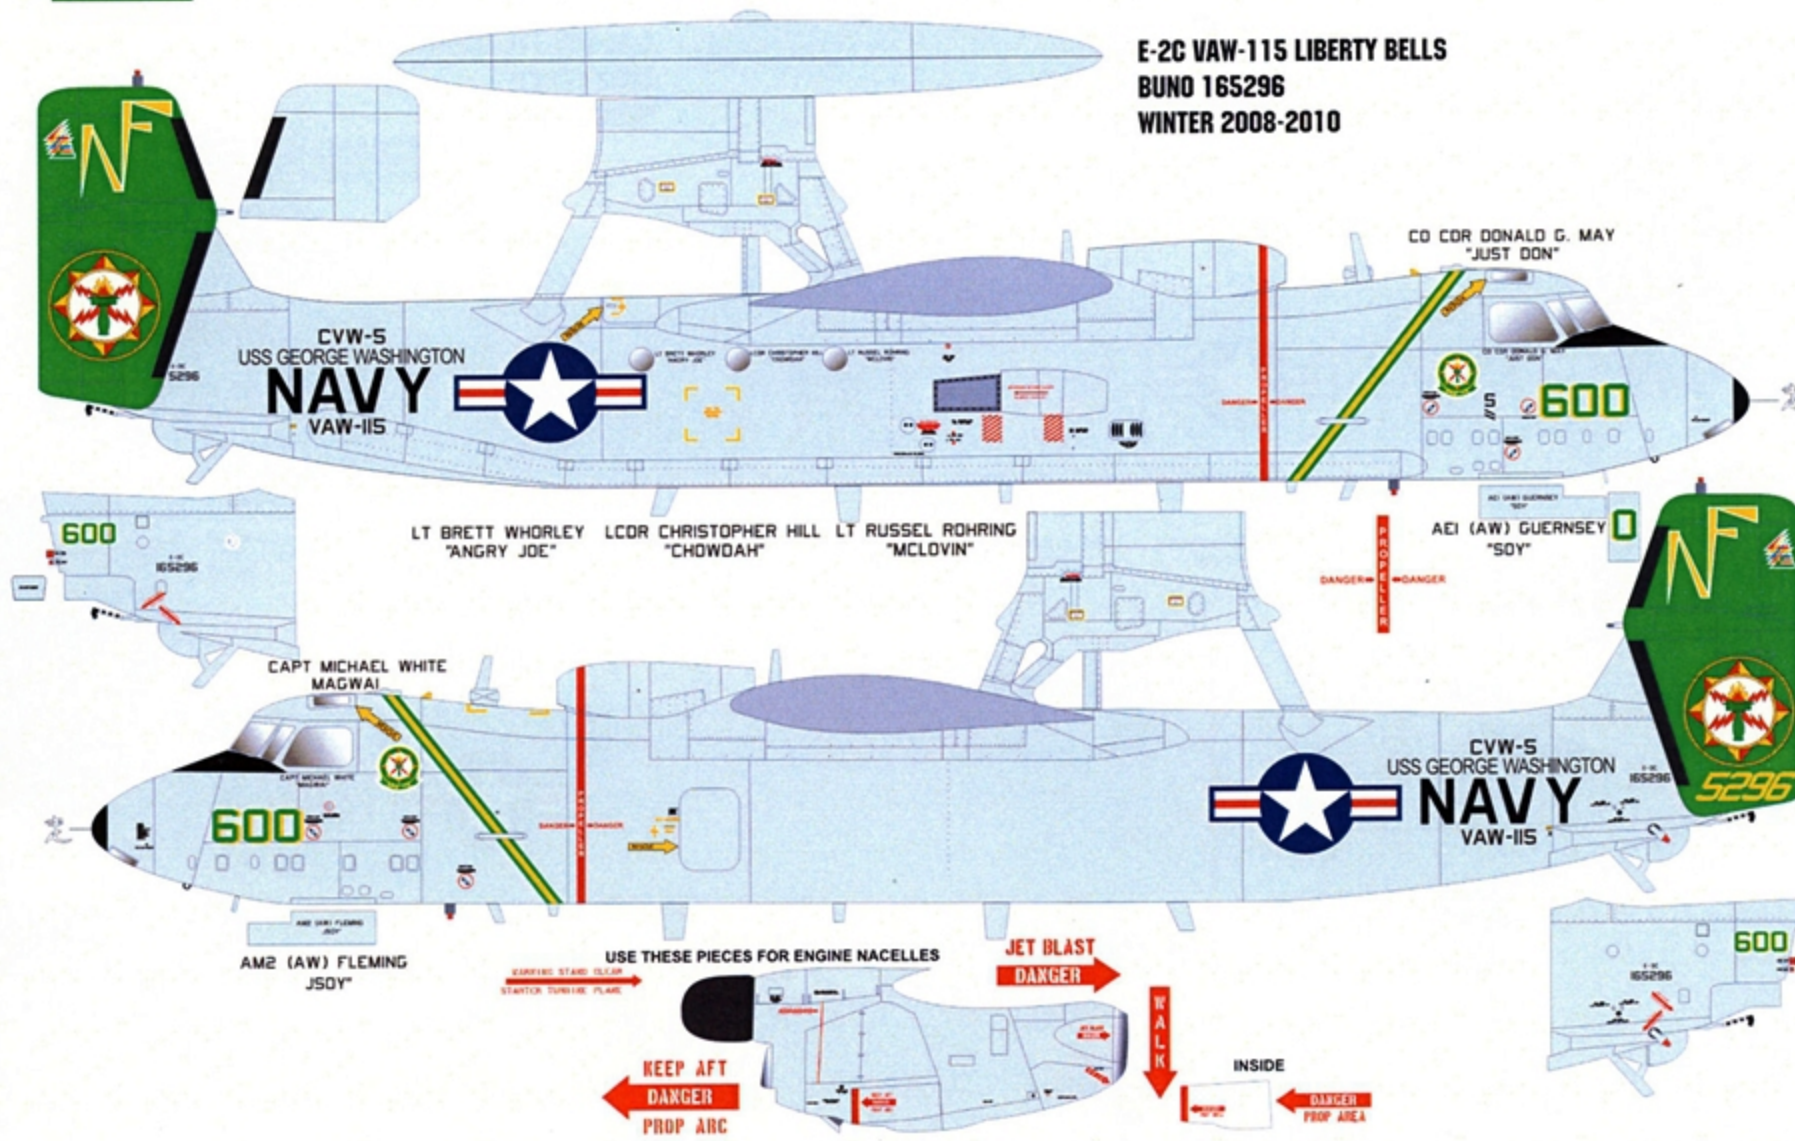

WRENCH WAS ADDED LATER IN 2006 AND BADGE WAS REMOVED FOR A SHORT PERIOD OF TIME

USE ON BOTH SIDES FOR  
WHEN FIRST PAINTED

5296

E-2C VAW-115 LIBERTY BELLS  
BUNO 165296  
2007-2008

E-2C VAW-115 LIBERTY BELLS  
BUNO 165296  
WINTER 2008-2010

TOP

MULTIPLE PIECES FOR THE DOME ARE INCLUDED IF YOU DO NOT WANT TO PAINT THIS PART

POST-2008

PRE-2008

EXHAUST COVERS

600

YELLOW ON BOTH USS GEORGE WASHINGTON VERSIONS

DANGER PROPELLER

OFTEN THESE DATA PLACARDS HAD MEDIUM OR DARKER GRAY BACKGROUNDS. PAINT ACCORDING TO REFERENCES.

BOTTOM

32 \*\*PLACE ON UNDERSIDE ONLY

32 \*\*PLACE ON UNDERSIDE ONLY

UNLOCK  
THROW  
LOCK

NF USE THIS NF ON BOTH USS GEORGE WASHINGTON VERSIONS