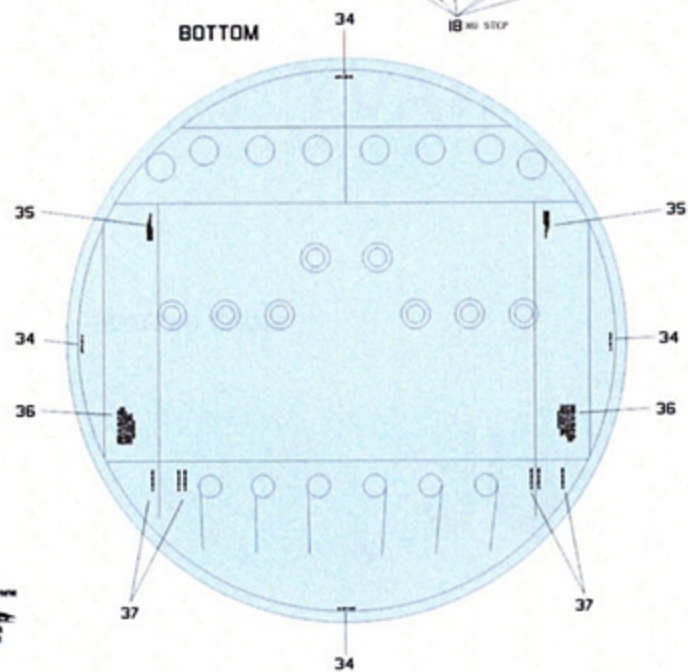

OFTEN THESE DATA PLACARDS HAD MEDIUM OR DARKER GRAY BACKGROUNDS. PAINT ACCORDING TO REFERENCES.

BOTTOM

32 \*\*PLACE ON UNDERSIDE ONLY

32 \*\*PLACE ON UNDERSIDE ONLY

UNLOCK  
THROW  
LOCK

NF USE THIS NF ON BOTH USS GEORGE WASHINGTON VERSIONS