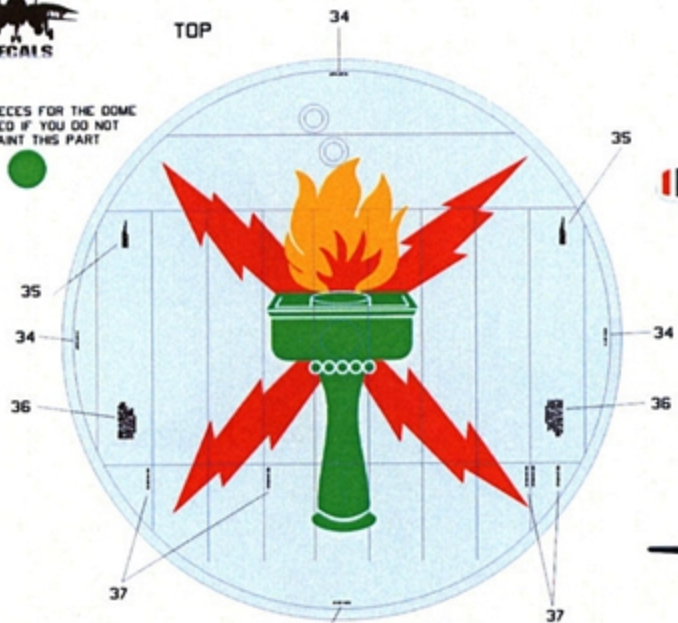

TOP

MULTIPLE PIECES FOR THE DOME ARE INCLUDED IF YOU DO NOT WANT TO PAINT THIS PART