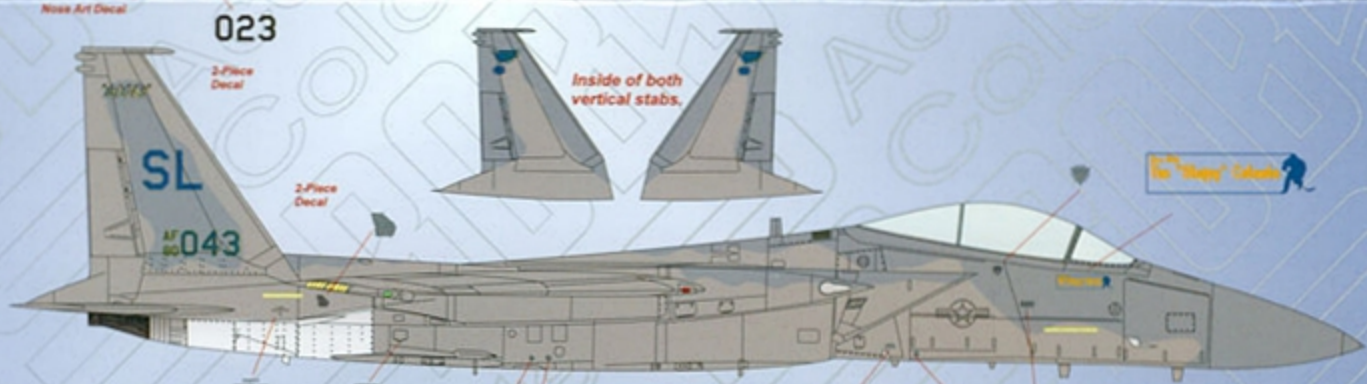

WHAT'S OUT THERE?  
1/48th Hasegawa F-15C  
1/48th Academy F-15C  
1/48th Revellogram F-15C  
1/48th Tamiya F-15C  
Aires Exhaust Nozzle Set  
Black Box Cockpit  
Cutting Edge Masks  
Eduard Photo-etch Update  
Verlinden Update Set

F-15C Eagle  
S/N 80-0043  
110th FS  
April 2008

F-15C Eagle  
S/N 80-0048  
110th FS  
April 2008

F-15C Eagle  
S/N 81-0023  
110th FS  
April 2008

Copyright Wally Van Winkle

Twobobs' goal is to provide you with the most thoroughly researched decals that money can buy. We go beyond using traditional reference resources and many times speak with the actual aircrews and maintainers of our subject matter. Being modelers ourselves, we understand that there is no substitute for this painstaking research and we are proud to offer, what we feel, are the best decals on the market. If you have any subject matter that you feel should be the next Twobobs creation, let us know. We'll be happy to listen to any and all customer input.