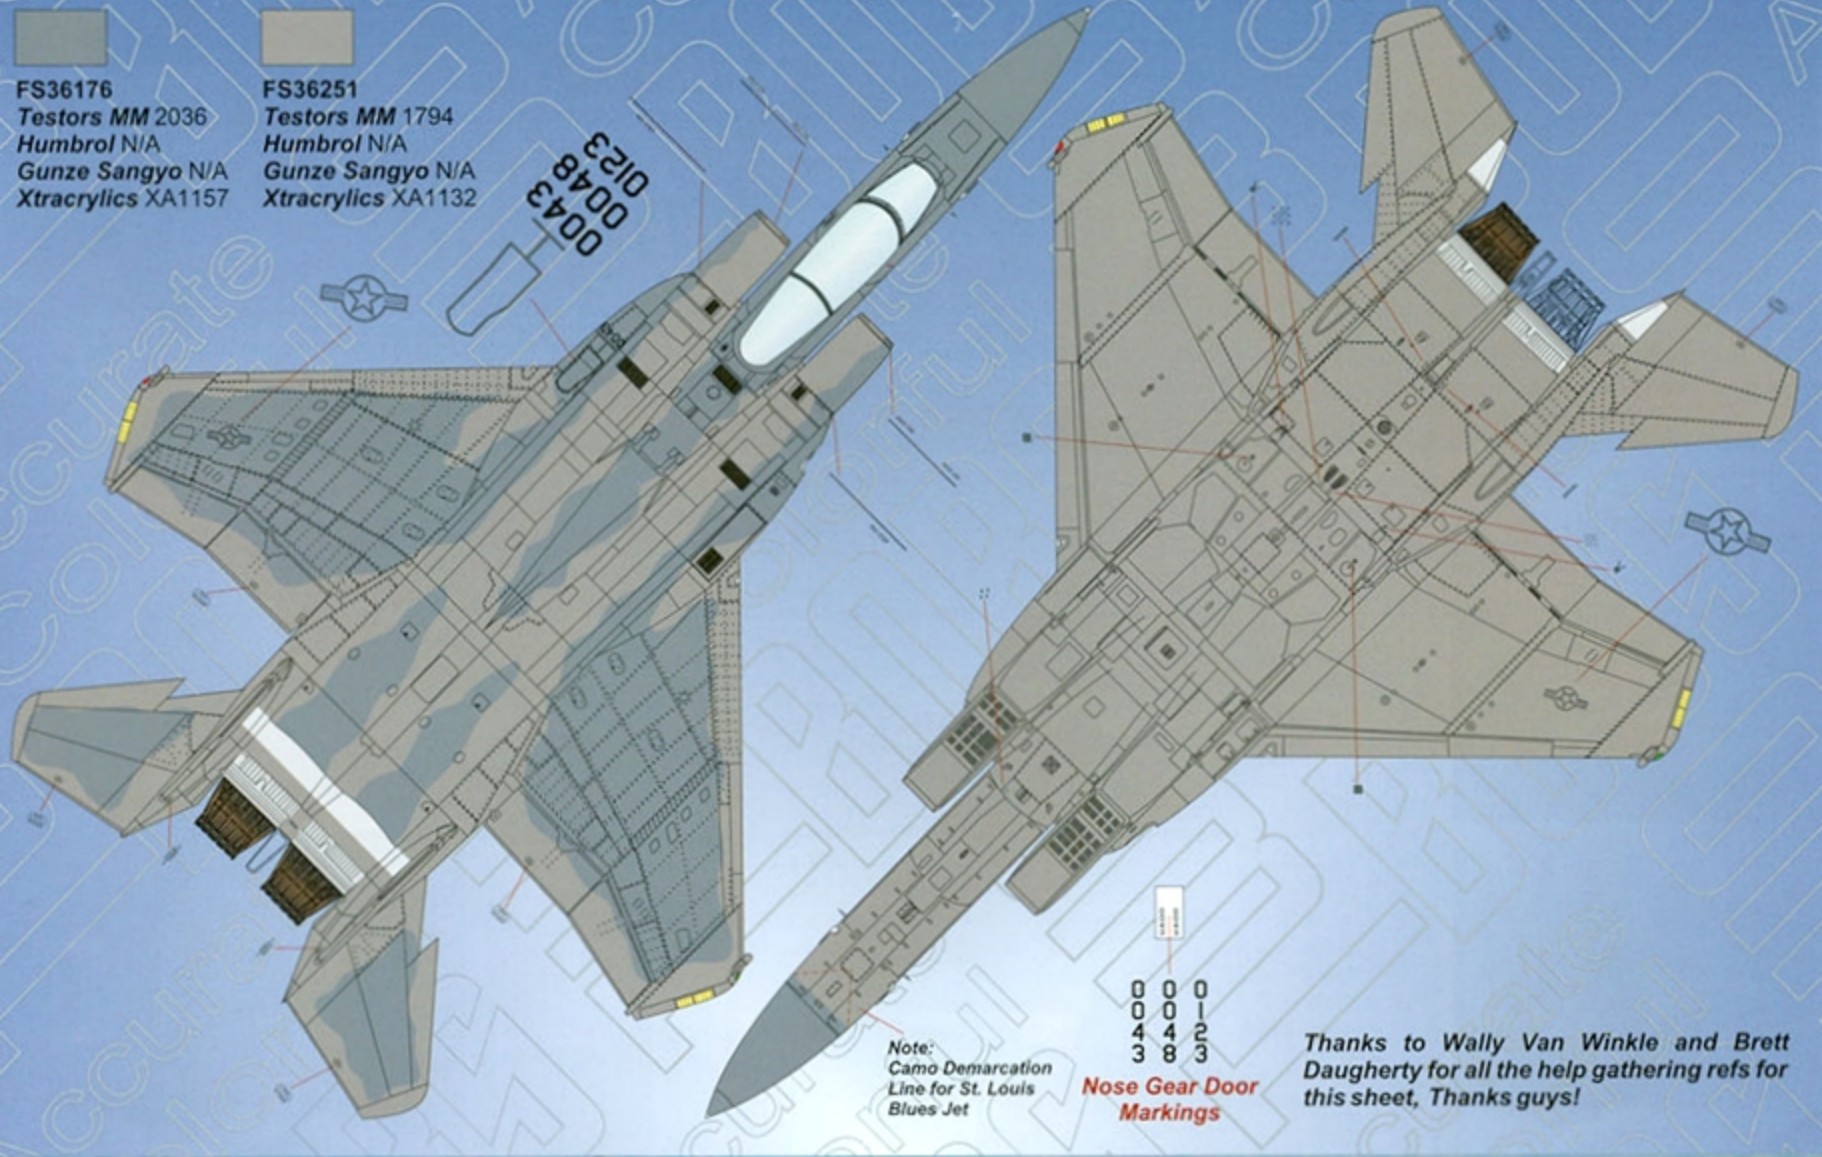

WHAT'S OUT THERE?  
1/48th Hasegawa F-15C  
1/48th Academy F-15C  
1/48th Revellogram F-15C  
1/48th Tamiya F-15C  
Aires Exhaust Nozzle Set  
Black Box Cockpit  
Cutting Edge Masks  
Eduard Photo-etch Update  
Verlinden Update Set

F-15C Eagle  
S/N 80-0043  
110th FS  
April 2008

F-15C Eagle  
S/N 80-0048  
110th FS  
April 2008

F-15C Eagle  
S/N 81-0023  
110th FS  
April 2008

Copyright Wally Van Winkle

Twobobs' goal is to provide you with the most thoroughly researched decals that money can buy. We go beyond using traditional reference resources and many times speak with the actual aircrews and maintainers of our subject matter. Being modelers ourselves, we understand that there is no substitute for this painstaking research and we are proud to offer, what we feel, are the best decals on the market. If you have any subject matter that you feel should be the next Twobobs creation, let us know. We'll be happy to listen to any and all customer input.