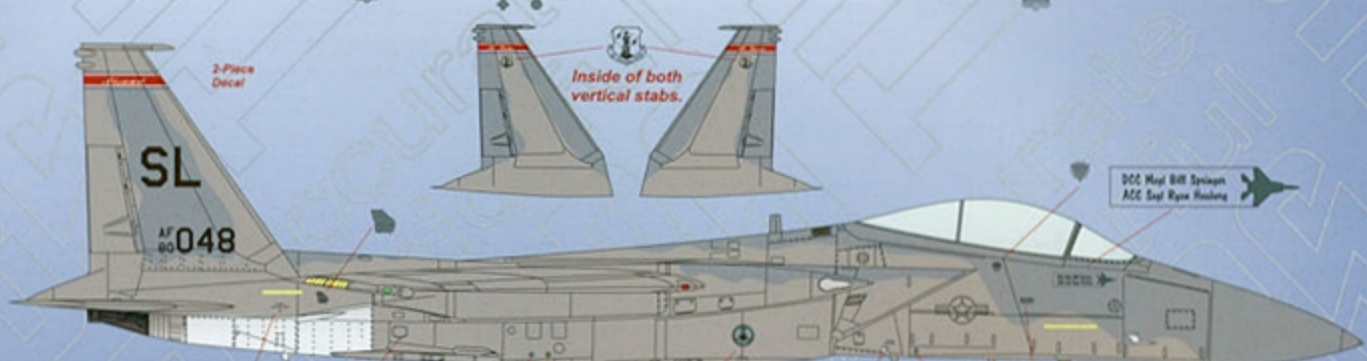

WHAT'S OUT THERE?  
1/48th Hasegawa F-15C  
1/48th Academy F-15C  
1/48th Revellogram F-15C  
1/48th Tamiya F-15C  
Aires Exhaust Nozzle Set  
Black Box Cockpit  
Cutting Edge Masks  
Eduard Photo-etch Update  
Verlinden Update Set

F-15C Eagle  
S/N 80-0043  
110th FS  
April 2008

F-15C Eagle  
S/N 80-0048  
110th FS  
April 2008

F-15C Eagle  
S/N 81-0023  
110th FS  
April 2008

Copyright Wally Van Winkle

Twobobs' goal is to provide you with the most thoroughly researched decals that money can buy. We go beyond using traditional reference resources and many times speak with the actual aircrews and maintainers of our subject matter. Being modelers ourselves, we understand that there is no substitute for this painstaking research and we are proud to offer, what we feel, are the best decals on the market. If you have any subject matter that you feel should be the next Twobobs creation, let us know. We'll be happy to listen to any and all customer input.