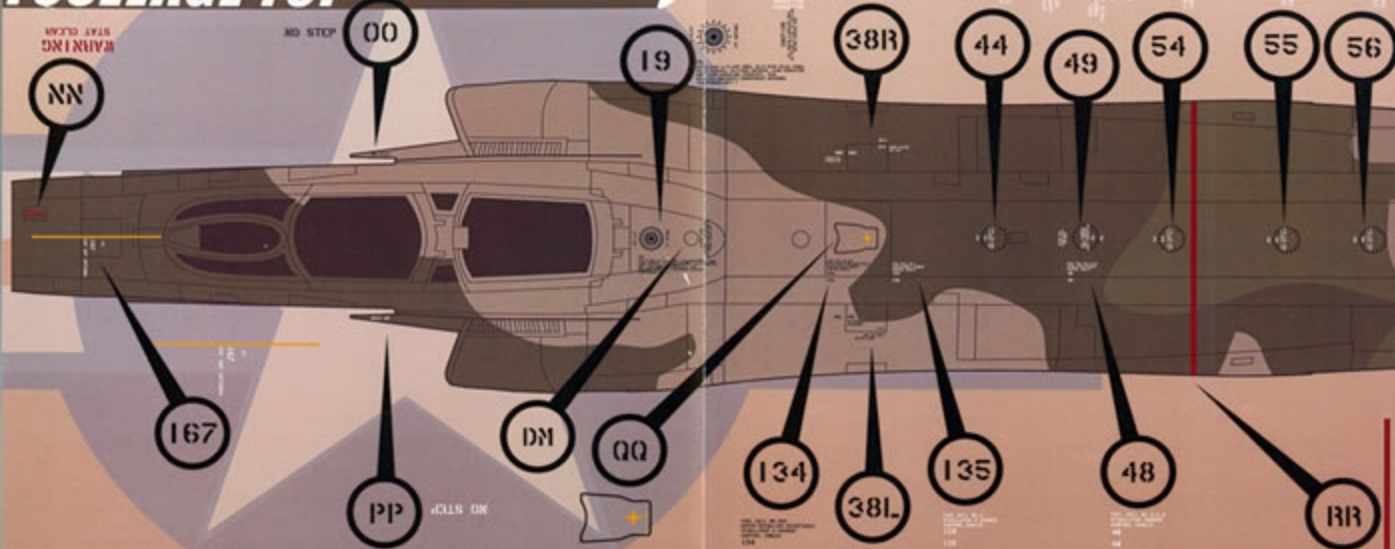

RIGHT SIDE AFT FUSELAGE

FUSELAGE TOP

WING PYLONS

BOTTOM FUSELAGE FWD

BOTTOM FUSELAGE AFT

HIPPER WINGS

T130 EQUIPPED
AIRCRAFT ONLY

LEFT WING TOP