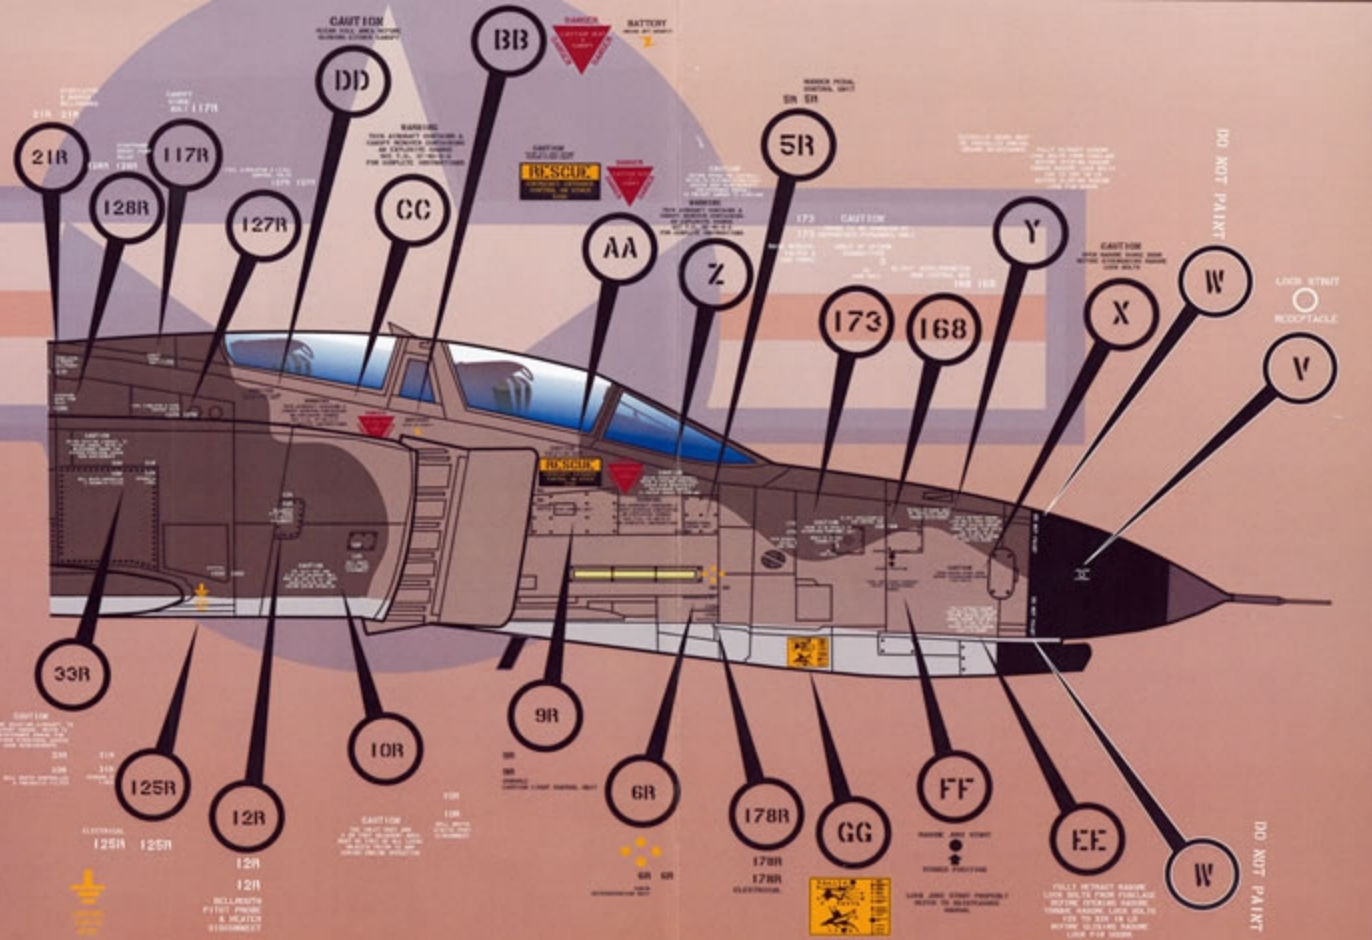

AFTERBURNER
DECALS  afterburnerdecals.com

PHANTOM STENCILS

F-4E SLATTED WING SEA CAMOUFLAGE

48-072

DECALS PRINTED BY

cartograf

LEFT SIDE AFT FUSELAGE

RIGHT SIDE NOSE