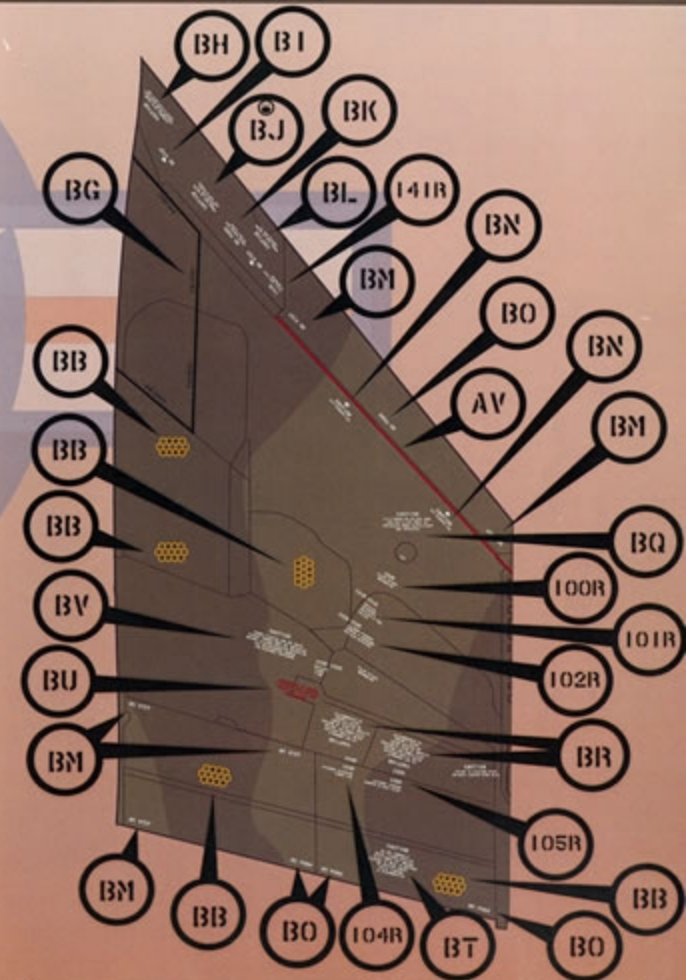

RIGHT SIDE AFT FUSELAGE

FUSELAGE TOP

WING PYLONS

BOTTOM FUSELAGE FWD

BOTTOM FUSELAGE AFT

HIPPER WINGS

T130 EQUIPPED
AIRCRAFT ONLY

LEFT WING TOP

RIGHT WING TOP

LEFT WING BOTTOM

RIGHT WING BOTTOM

OUTER WINGS

DL

DL

DM

NO
STEP