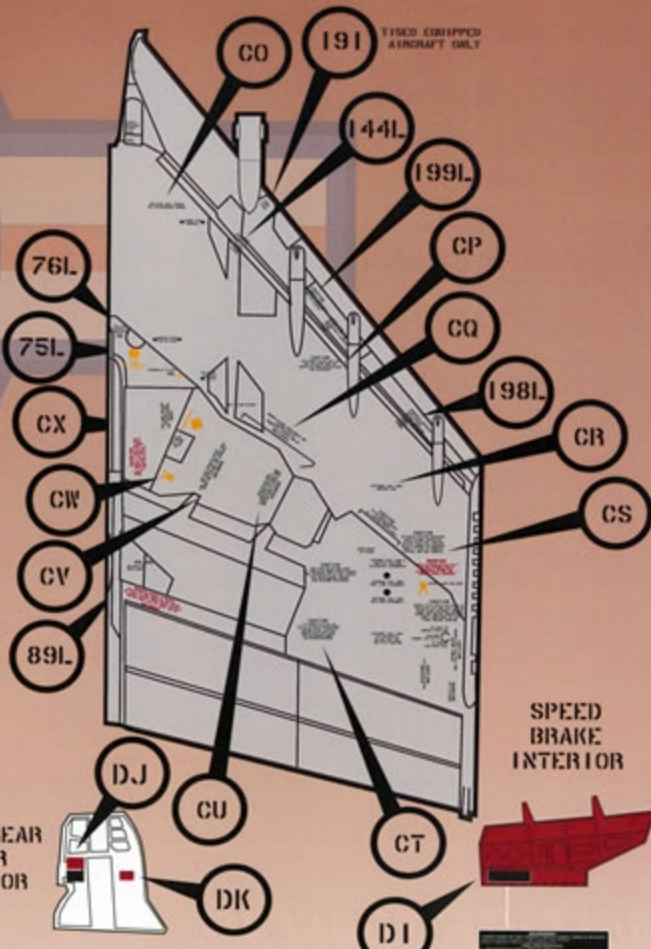

RIGHT SIDE AFT FUSELAGE

FUSELAGE TOP

WING PYLONS

BOTTOM FUSELAGE FWD

BOTTOM FUSELAGE AFT

HIPPER WINGS

T130 EQUIPPED
AIRCRAFT ONLY

LEFT WING TOP

RIGHT WING TOP

LEFT WING BOTTOM

RIGHT WING BOTTOM

OUTER WINGS

DL

DL

DM

NO
STEP