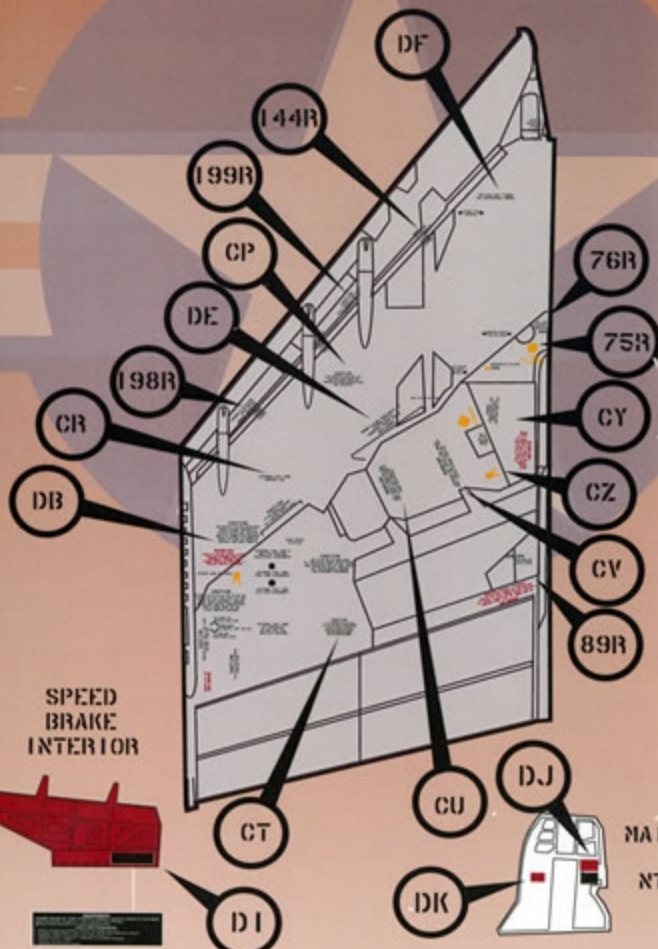

RIGHT SIDE AFT FUSELAGE

FUSELAGE TOP

WING PYLONS

BOTTOM FUSELAGE FWD

BOTTOM FUSELAGE AFT

HIPPER WINGS

T130 EQUIPPED
AIRCRAFT ONLY

LEFT WING TOP

RIGHT WING TOP

LEFT WING BOTTOM

RIGHT WING BOTTOM

OUTER WINGS

DL

DL

DM

NO
STEP