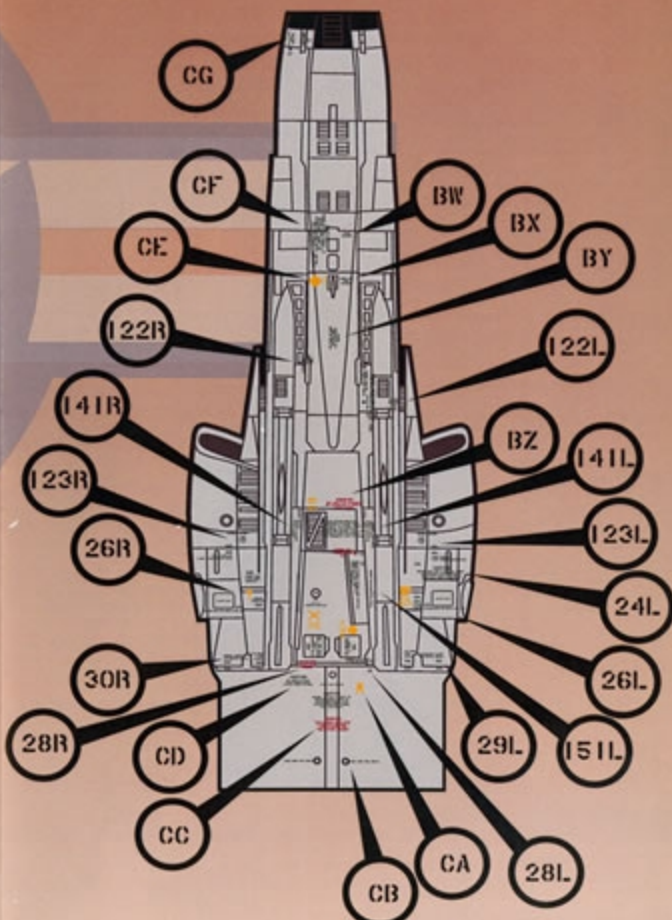

RIGHT SIDE AFT FUSELAGE

FUSELAGE TOP

WING PYLONS

BOTTOM FUSELAGE FWD

BOTTOM FUSELAGE AFT

HIPPER WINGS

T130 EQUIPPED
AIRCRAFT ONLY

LEFT WING TOP

RIGHT WING TOP

LEFT WING BOTTOM

RIGHT WING BOTTOM

OUTER WINGS

DL

DL

DM

NO
STEP