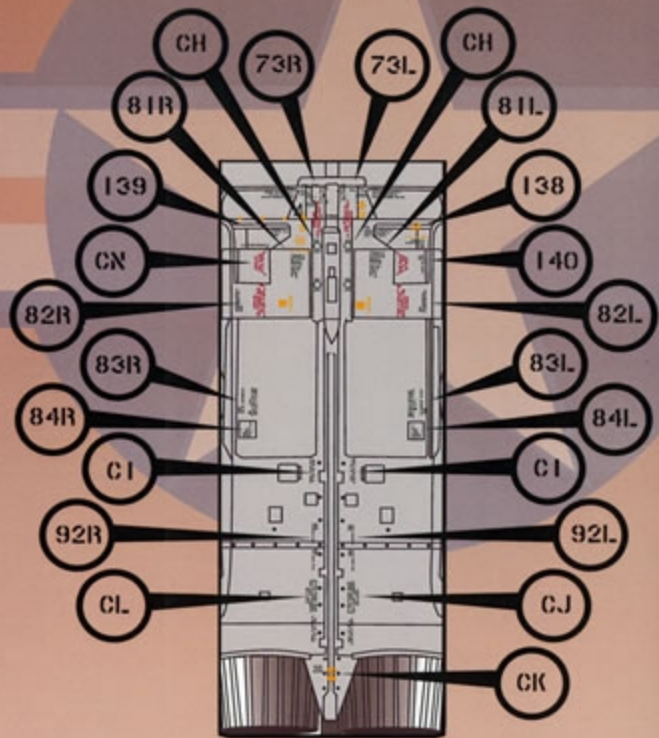

RIGHT SIDE AFT FUSELAGE

FUSELAGE TOP

WING PYLONS

BOTTOM FUSELAGE FWD

BOTTOM FUSELAGE AFT

HIPPER WINGS

T130 EQUIPPED
AIRCRAFT ONLY

LEFT WING TOP

RIGHT WING TOP

LEFT WING BOTTOM

RIGHT WING BOTTOM

OUTER WINGS

DL

DL

DM

NO
STEP