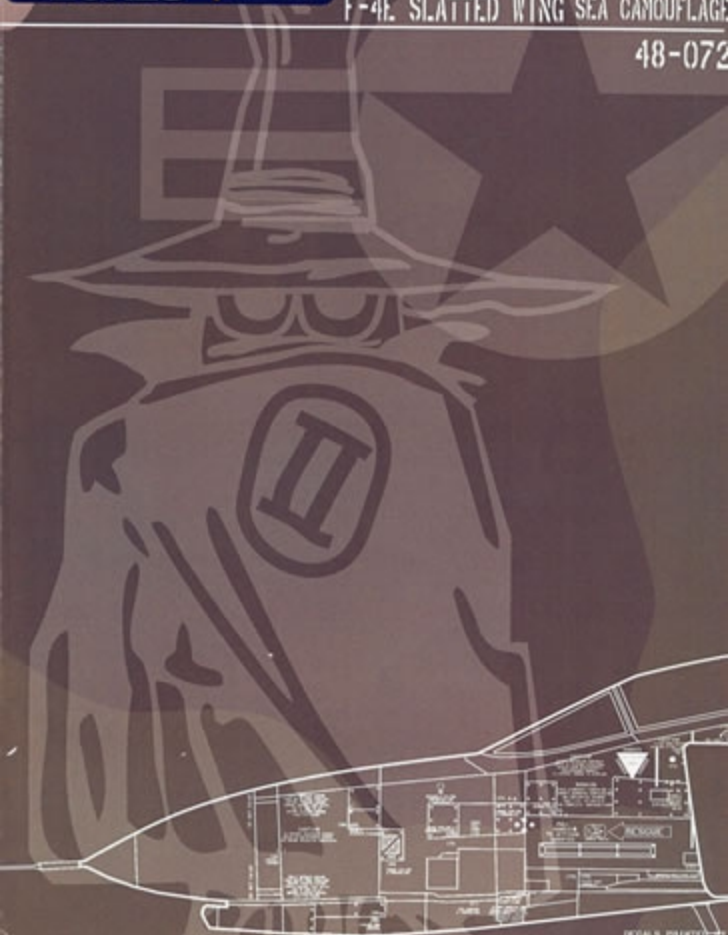

AFTERBURNER
DECALS  afterburnerdecals.com

PHANTOM STENCILS

F-4E SLATTED WING SEA CAMOUFLAGE

48-072

DECALS PRINTED BY

cartograf

LEFT SIDE AFT FUSELAGE

RIGHT SIDE NOSE