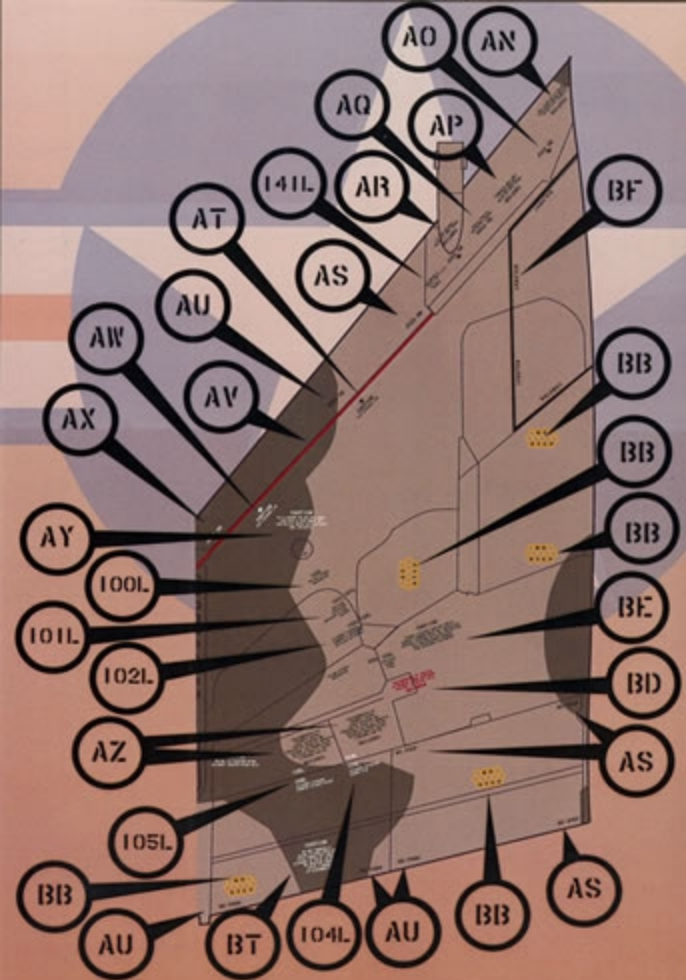

AFTERBURNER
DECALS  afterburnerdecals.com

PHANTOM STENCILS

F-4E SLATTED WING SEA CAMOUFLAGE

48-072

DECALS PRINTED BY

cartograf

LEFT SIDE AFT FUSELAGE

RIGHT SIDE NOSE

RIGHT SIDE AFT FUSELAGE

FUSELAGE TOP

WING PYLONS

BOTTOM FUSELAGE FWD

BOTTOM FUSELAGE AFT

HIPPER WINGS

T130 EQUIPPED
AIRCRAFT ONLY

LEFT WING TOP

RIGHT WING TOP

LEFT WING BOTTOM

RIGHT WING BOTTOM

OUTER WINGS

DL

DL

DM

NO
STEP