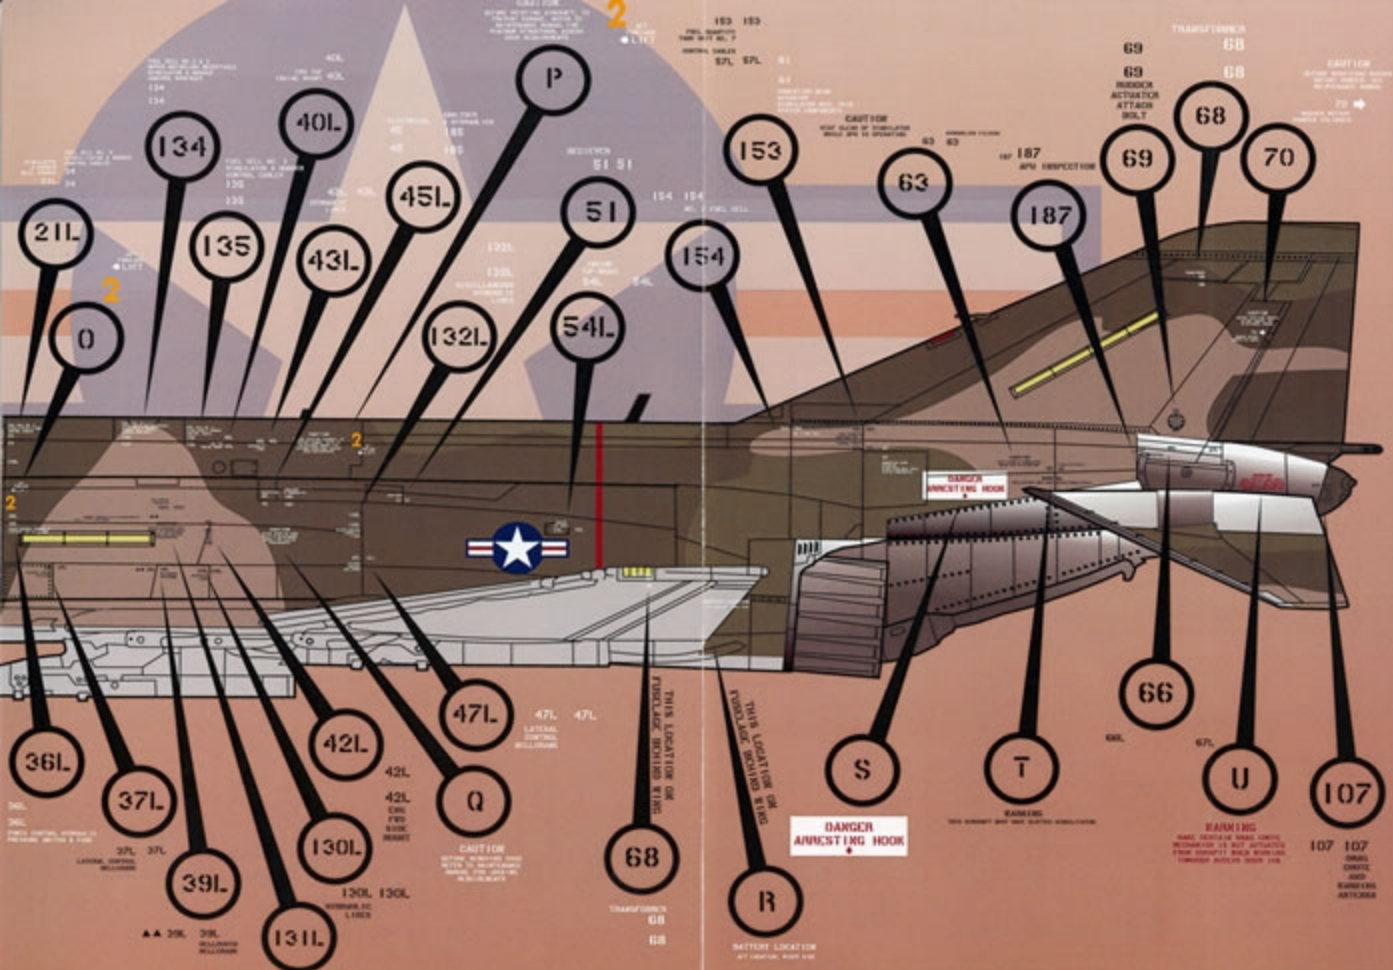

AFTERBURNER
DECALS  afterburnerdecals.com

PHANTOM STENCILS

F-4E SLATTED WING SEA CAMOUFLAGE

48-072

DECALS PRINTED BY

cartograf

LEFT SIDE AFT FUSELAGE

RIGHT SIDE NOSE

WARNING
 THIS DRAWING IS INTENDED FOR
 TRAINING PURPOSES ONLY. IT IS NOT
 TO BE USED FOR MAINTENANCE
 OR REPAIR WORK.

ARRESTING & REVERSE
 ENGINEERING
 PORTING
 & MOUNTING AT FUEL INLET

ARRESTING BEAM
 AND 2 BIRD FLIGHTS