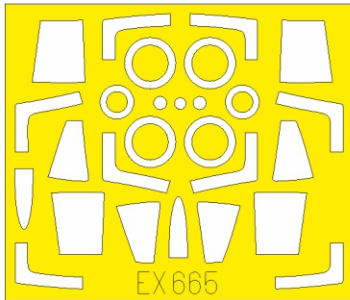

# F-104G TFace

**EX 665**

for kit **KINETIC**

scale **1/48**

LIQUID MASK