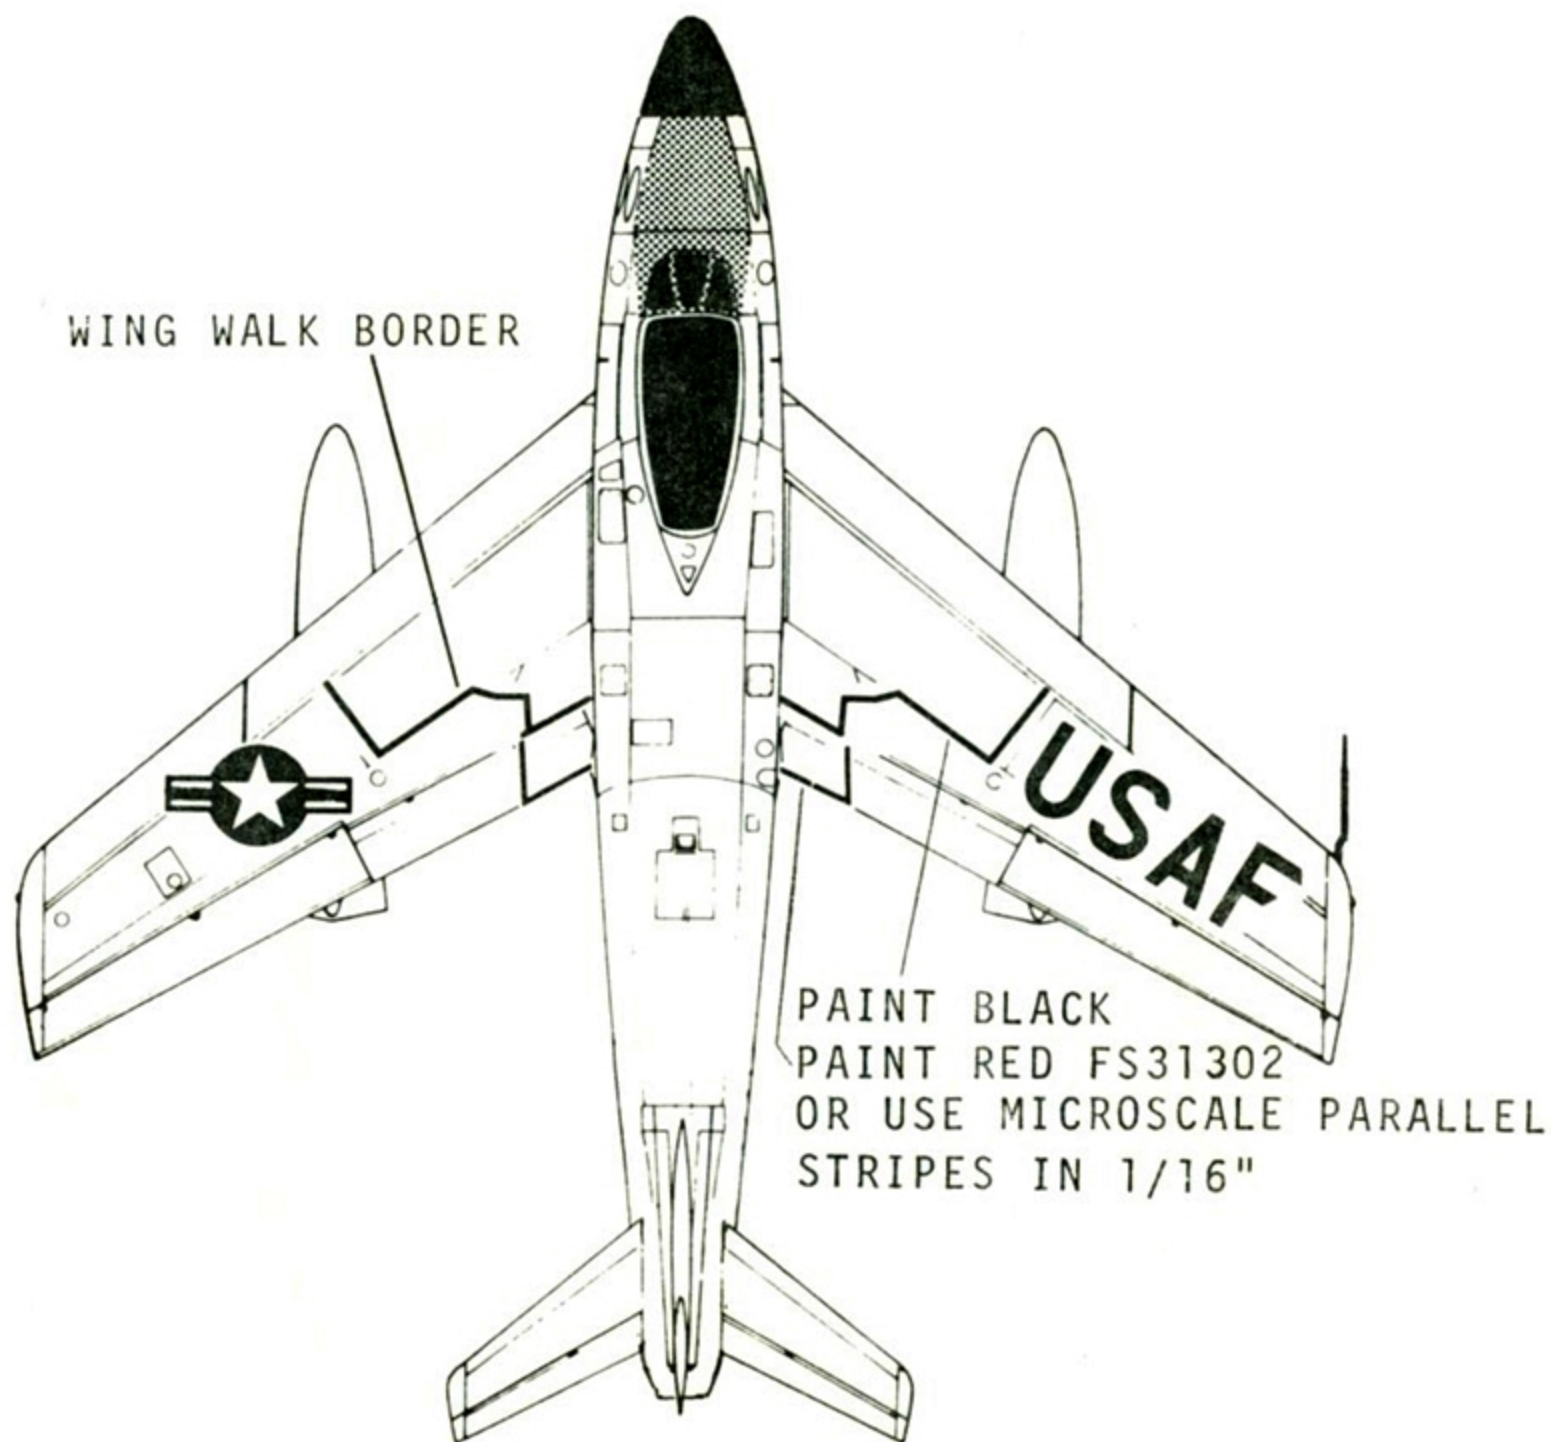

F-86, 498th FIS ('GEIGER TIGERS'), YUMA AFB 1956 AIR GUNNERY MEET

OLIVE DRAB

BLACK

PAINT BLUE FS 15050 BEFORE APPLYING DECALS

NATURAL METAL

RED

F-86D, 25th FIS, NAHA AB, OKINAWA, 1956

OLIVE DRAB

BLACK

PAINT RED

# F-86D SABRE DOGS

INFORMATION:  
SQUADRON/SIGNAL  
"F-86D SABRE IN COLOR"  
BY LARRY DAVIS

IT IS OUR INTENTION TO PROVIDE  
THESE DRAWINGS FOR DECAL PLACEMENT  
ONLY. THEY MAY BE INACCURATE FOR  
ANY OTHER PURPOSE.