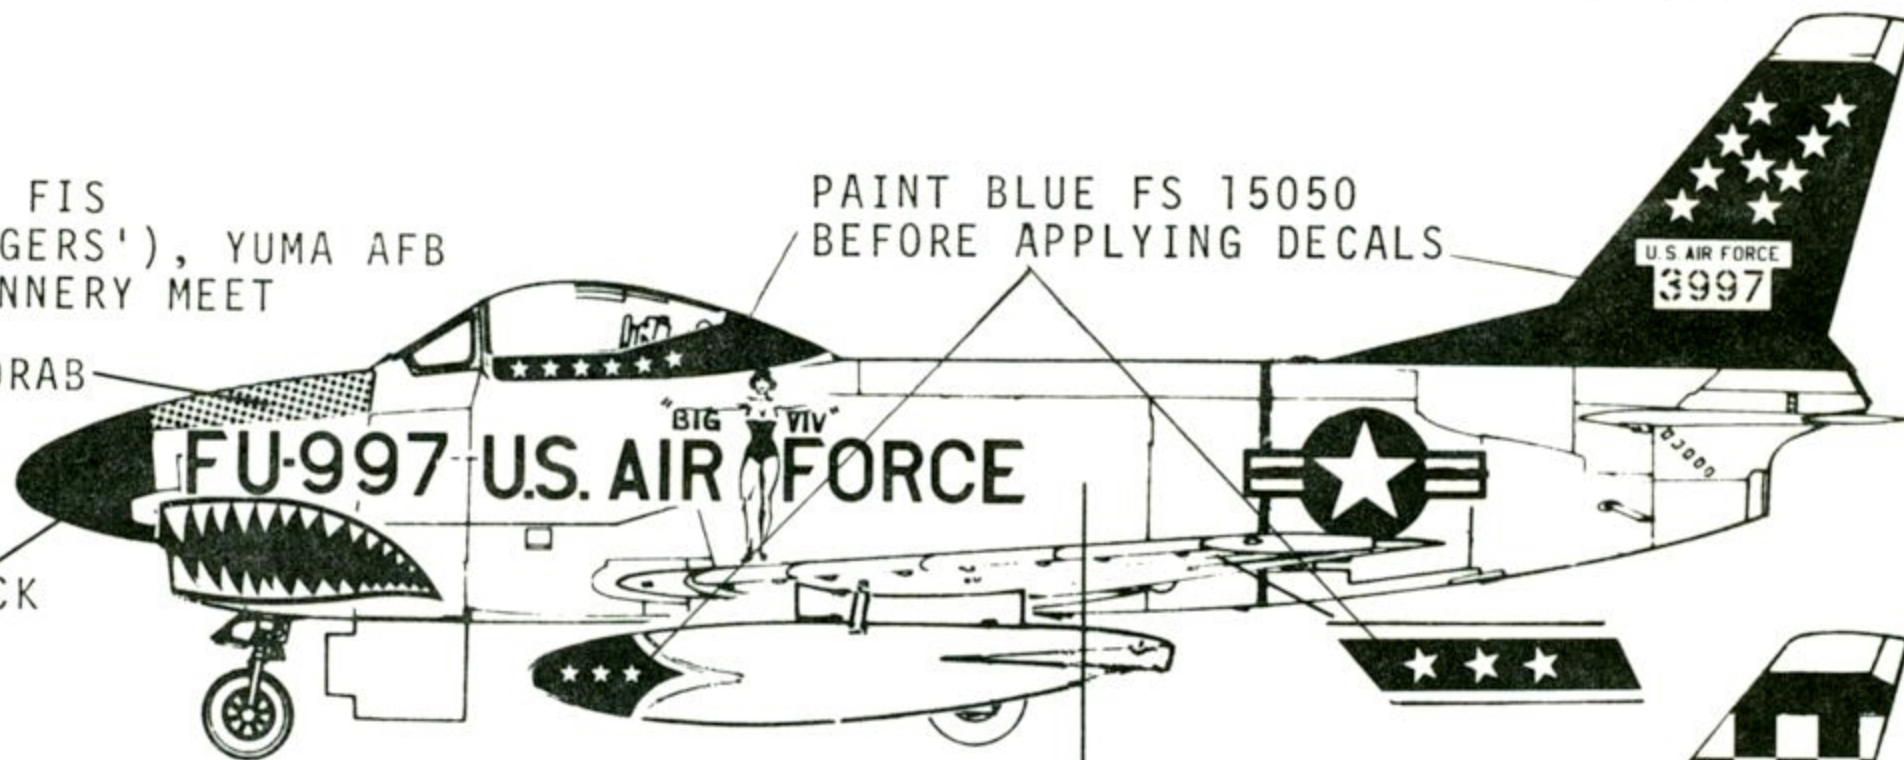

F-86, 498th FIS ('GEIGER TIGERS'), YUMA AFB 1956 AIR GUNNERY MEET

OLIVE DRAB

BLACK

PAINT BLUE FS 15050 BEFORE APPLYING DECALS

NATURAL METAL

RED

F-86D, 25th FIS, NAHA AB, OKINAWA, 1956

OLIVE DRAB

BLACK

PAINT RED

# F-86D SABRE DOGS

INFORMATION:  
SQUADRON/SIGNAL  
"F-86D SABRE IN COLOR"  
BY LARRY DAVIS

IT IS OUR INTENTION TO PROVIDE  
THESE DRAWINGS FOR DECAL PLACEMENT  
ONLY. THEY MAY BE INACCURATE FOR  
ANY OTHER PURPOSE.