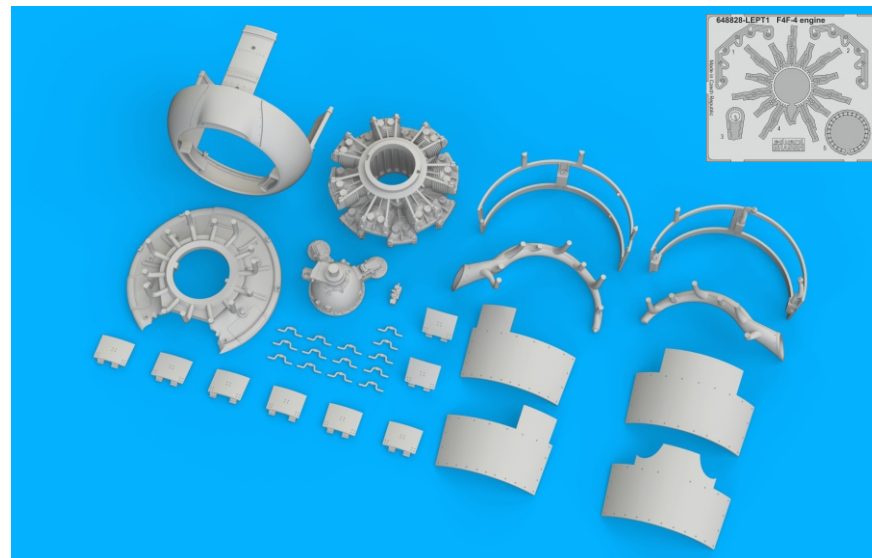

BEST ~~BRASS~~ RESIN AROUND!