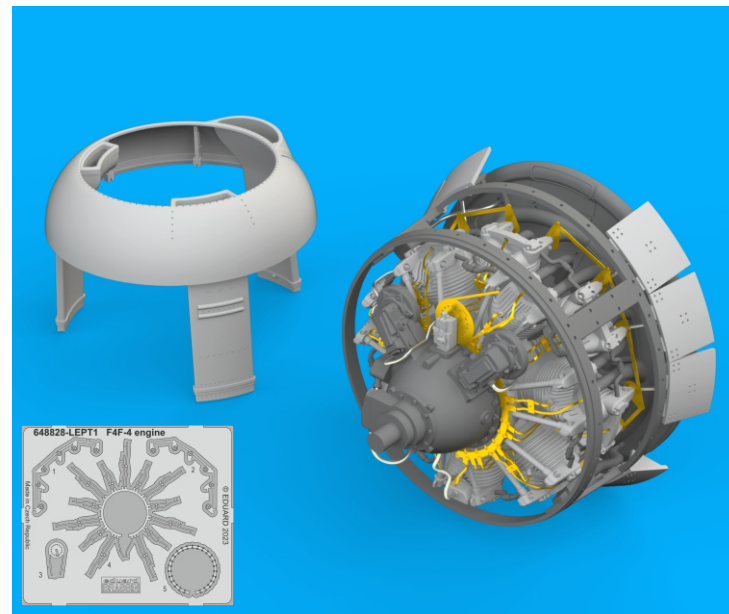

# 648 947 FM-1 engine

for Eduard kit - pro stavěbnici Eduard

eduard  
**BRASSIN**  
*Print*  
1/48 scale

# 648 947

FM-1 engine  
for Eduard kit - pro stavěbnici Eduard

1/48

**BRASSIN**

**BRASSIN**

eduard

This product contains metal and resin detail parts for upgrading scale plastic models. When selecting this set make sure that it is for the kit mentioned in product name as these sets are made specifically for that kit. When upgrading the model some cutting or corrections may be necessary for parts to fit accurately. **WARNING!** This set contains small and sharp parts. Work carefully in a ventilated and well-lit room. Safety glasses are recommended. This product is not suitable for children below 14 years of age.