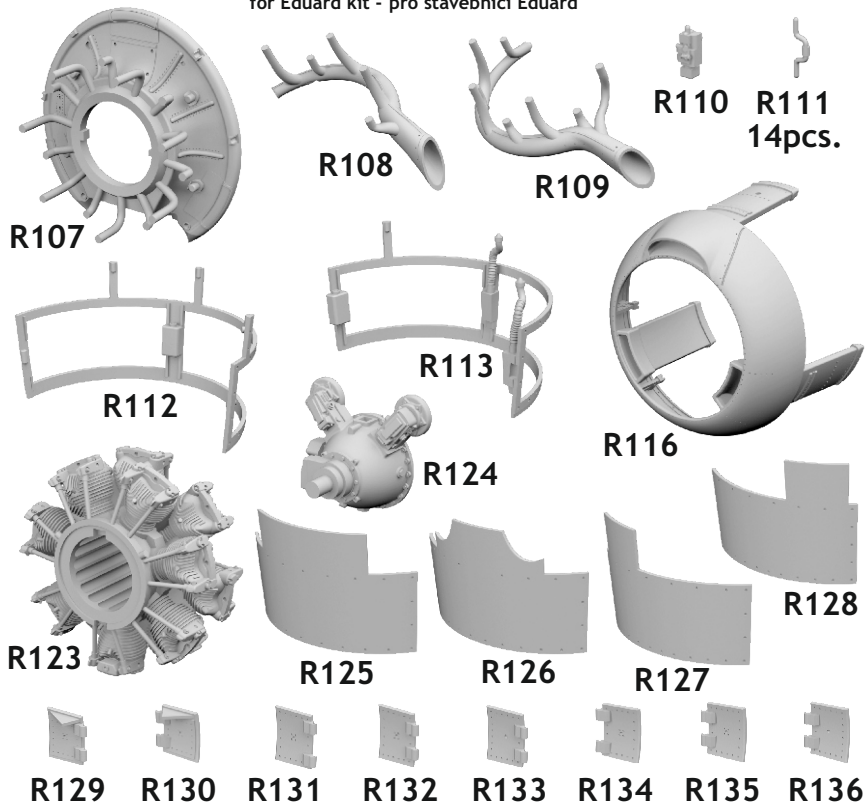

# 648 947 FM-1 engine

for Eduard kit - pro stavěbnici Eduard

eduard  
**BRASSIN**  
*Print*  
1/48 scale

# 648 947

FM-1 engine  
for Eduard kit - pro stavěbnici Eduard

1/48

**BRASSIN**

**BRASSIN**

eduard

This product contains metal and resin detail parts for upgrading scale plastic models. When selecting this set make sure that it is for the kit mentioned in product name as these sets are made specifically for that kit. When upgrading the model some cutting or corrections may be necessary for parts to fit accurately. **WARNING!** This set contains small and sharp parts. Work carefully in a ventilated and well-lit room. Safety glasses are recommended. This product is not suitable for children below 14 years of age.

5

PE2

PE1

wire  
Ø - 0,35mm  
l - 7,8mm

wire  
Ø - 0,35mm  
l - 3,6mm

6

wire  
Ø - 0,35mm  
l - 3,6mm

wire  
Ø - 0,35mm  
l - 28mm