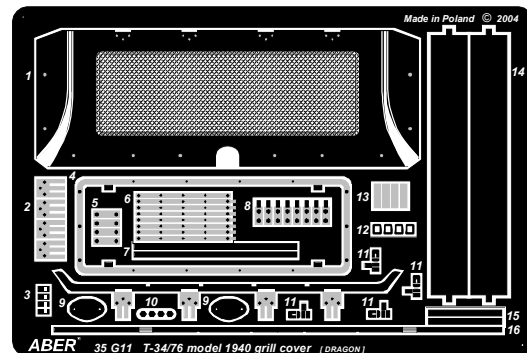

T -34/76 model 1940 grille cover

Pokrywa silnika do T-34/76 model z 1940 roku
1/35 scale update for DRAGON model

ABER

35G11

WWW.ABER.NET.PL

Made in Poland © 2004