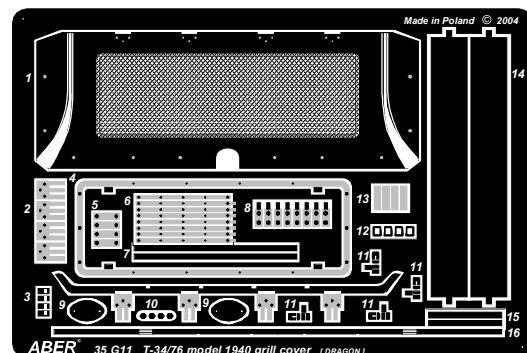

T -34/76 model 1940 grille cover

Pokrywa silnika do T-34/76 model z 1940 roku
1/35 scale update for DRAGON model

ABER

35G11

WWW.ABER.NET.PL

Made in Poland © 2004