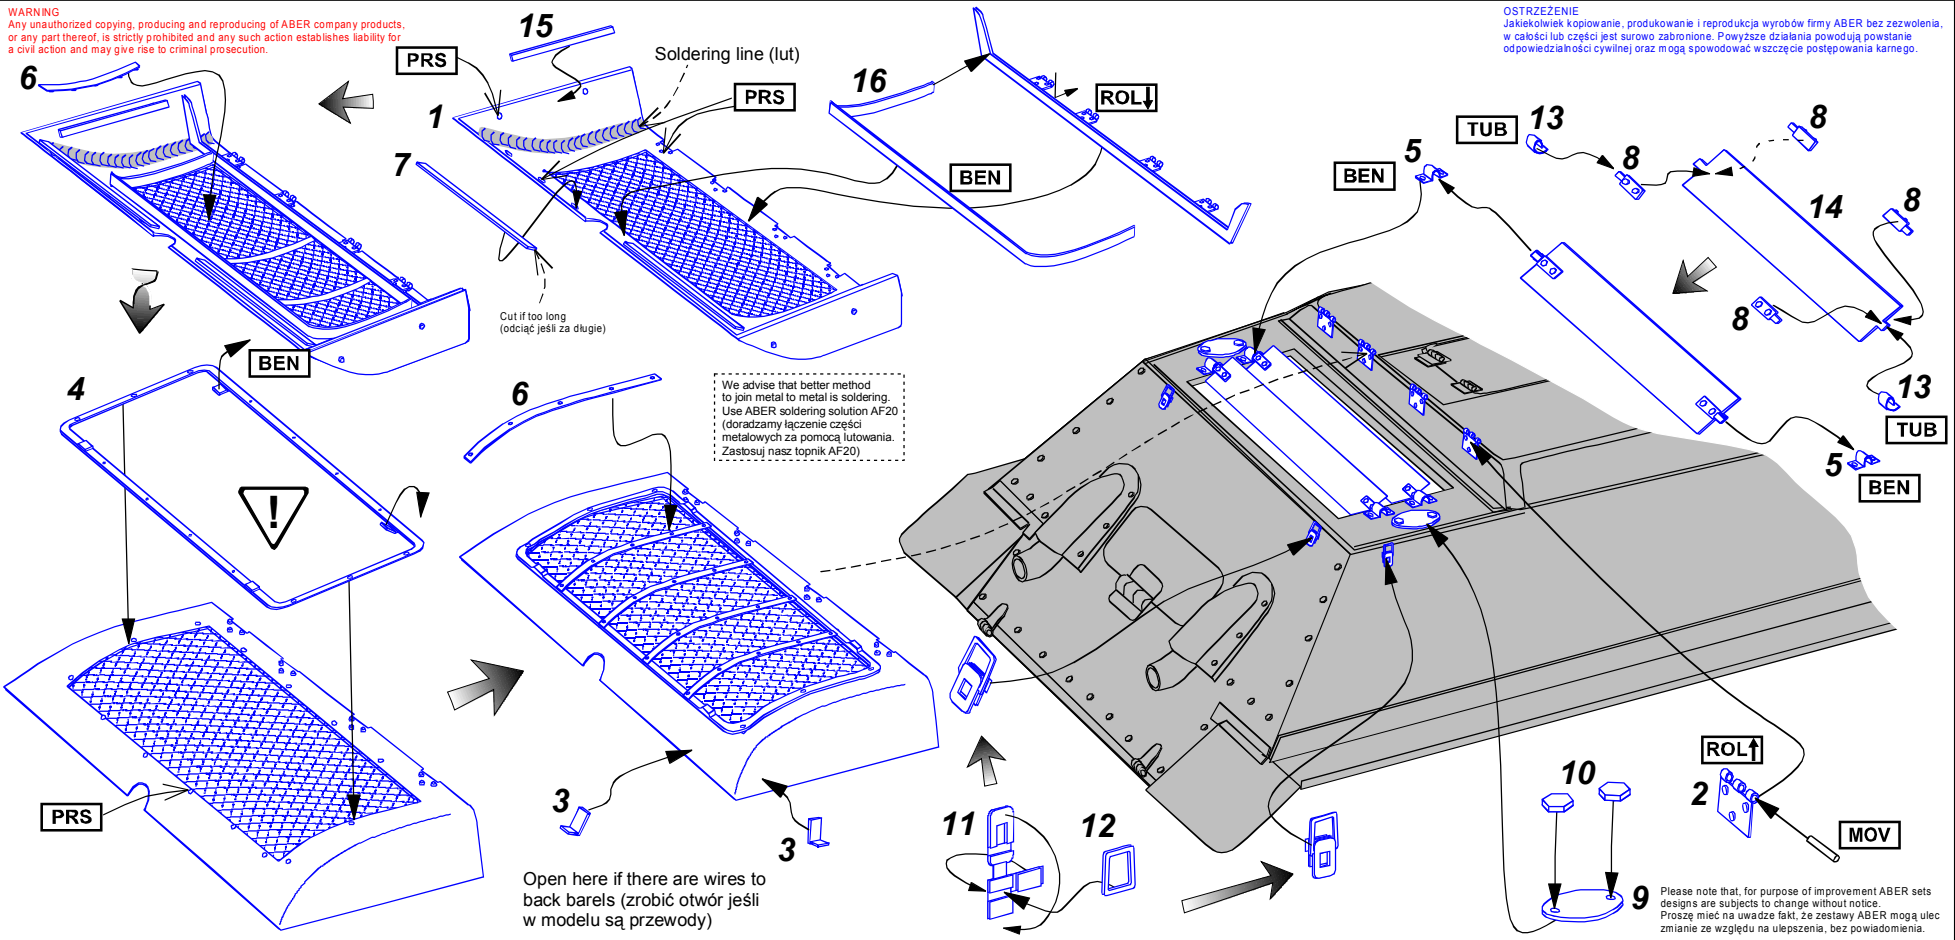

T -34/76 model 1940 grille cover

Pokrywa silnika do T-34/76 model z 1940 roku
1/35 scale update for DRAGON model

ABER

35G11

WWW.ABER.NET.PL

Made in Poland © 2004