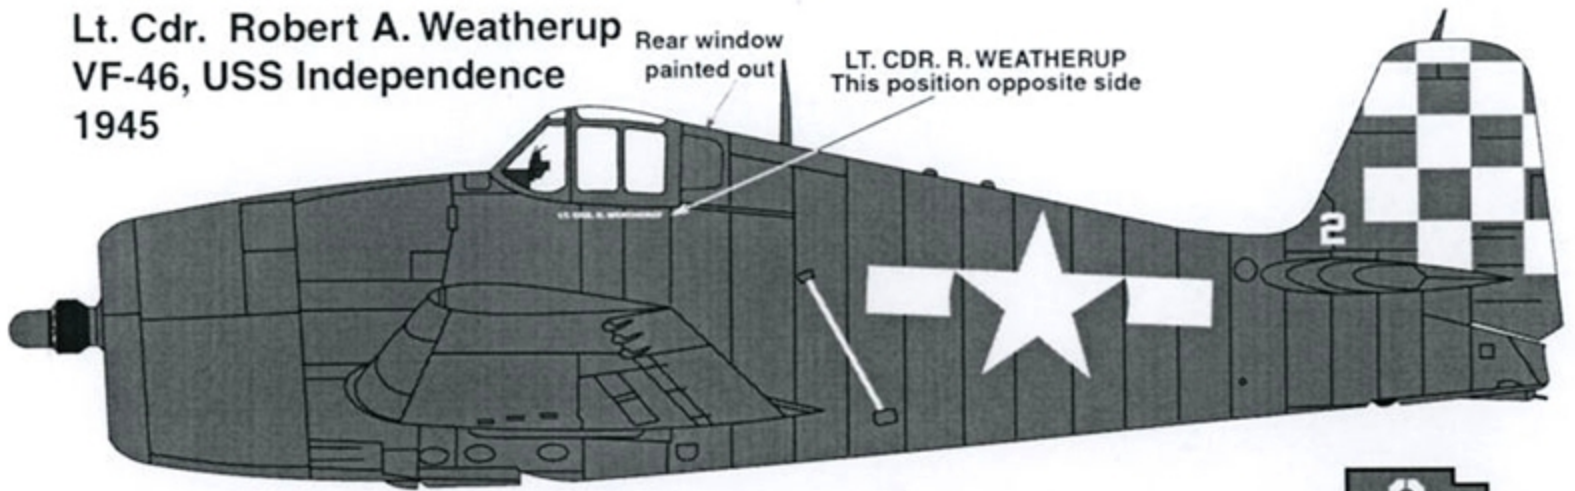

SuperScale Decal No. 48-1040

Grumman F6F-5 Hellcats

VF-46 & VF-83

References:

U.S.Navy Carrier Fighters of WWII
Squadron Signal Publications

F6F Hellcat
Squadron Signal Publications

Hellcat Aces of WWII
by Barrett Tillman
Osprey Aerospace

Lt. Cdr. Robert A. Weatherup
 VF-46, USS Independence
 1945

2

On both gear doors

Decals scaled to fit
 Hasegawa F6F-5

NOTE:
 All aircraft overall Glossy Sea Blue

F6F-5
 Ens. Donald McPherson
 Ens. Bill Kingston
 Ens. Lyttleton Ward
 VF-83
 USS Essex, 1945