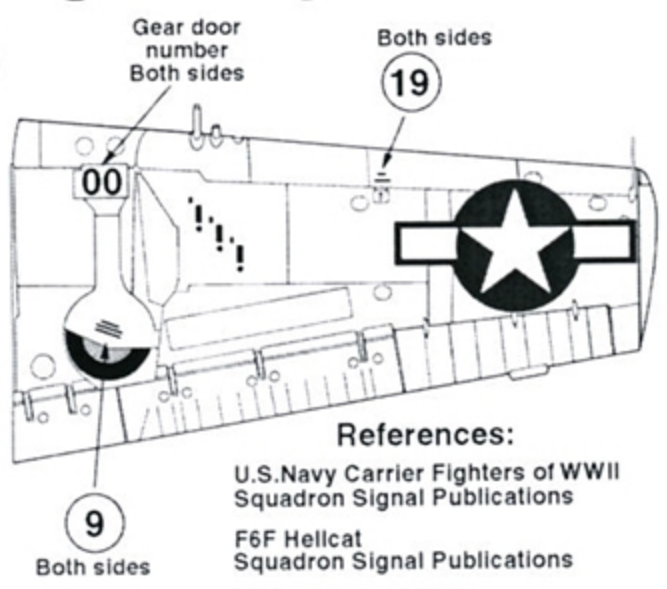

SuperScale Decal No. 48-1040

Grumman F6F-5 Hellcats

VF-46 & VF-83

References:

U.S.Navy Carrier Fighters of WWII
Squadron Signal Publications

F6F Hellcat
Squadron Signal Publications

Hellcat Aces of WWII
by Barrett Tillman
Osprey Aerospace

Lt. Cdr. Robert A. Weatherup
 VF-46, USS Independence
 1945

2

On both gear doors

Decals scaled to fit
 Hasegawa F6F-5

NOTE:
 All aircraft overall Glossy Sea Blue

F6F-5
 Ens. Donald McPherson
 Ens. Bill Kingston
 Ens. Lyttleton Ward
 VF-83
 USS Essex, 1945

115

On both gear doors

This position under left wing