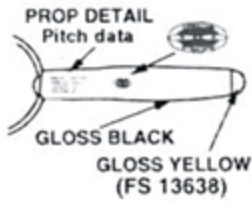

SuperScale Decal No. 48-1040

Grumman F6F-5 Hellcats

VF-46 & VF-83

References:

U.S.Navy Carrier Fighters of WWII
Squadron Signal Publications

F6F Hellcat
Squadron Signal Publications

Hellcat Aces of WWII
by Barrett Tillman
Osprey Aerospace