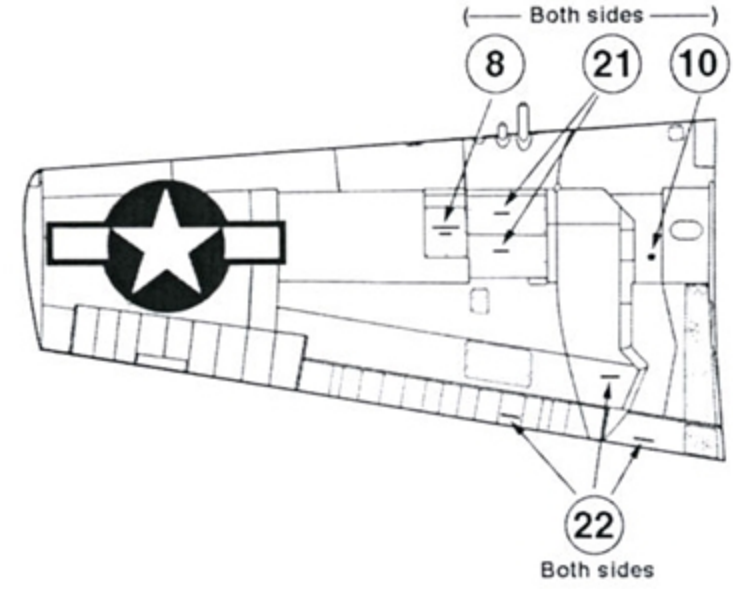

SuperScale Decal No. 48-1040

Grumman F6F-5 Hellcats

VF-46 & VF-83

References:

U.S.Navy Carrier Fighters of WWII
Squadron Signal Publications

F6F Hellcat
Squadron Signal Publications

Hellcat Aces of WWII
by Barrett Tillman
Osprey Aerospace

115

On both gear doors

This position under left wing