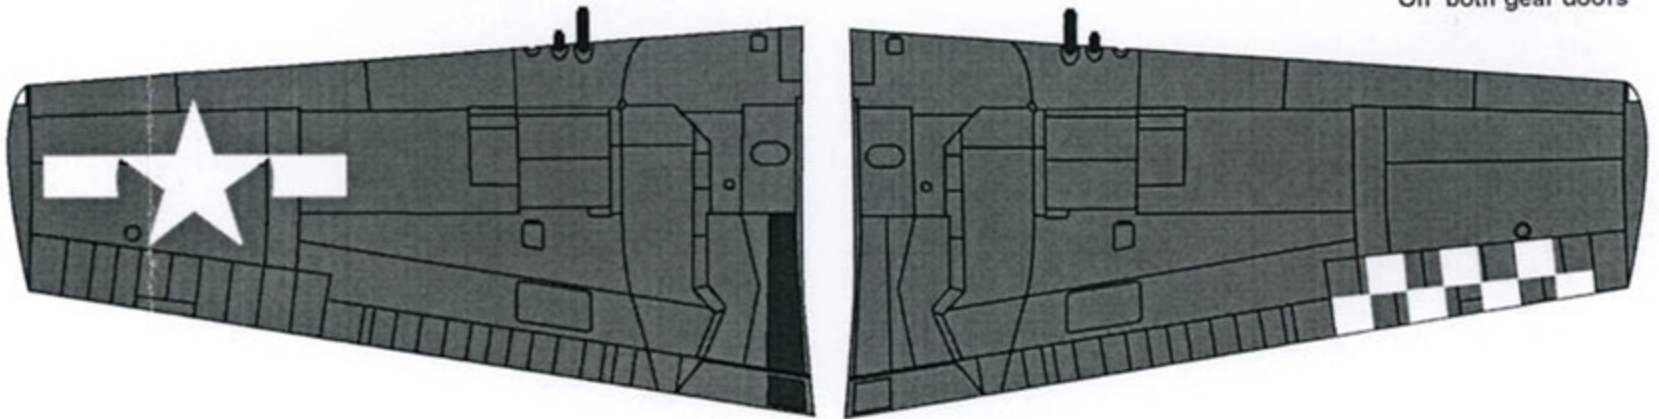

SuperScale Decal No. 48-1040

Grumman F6F-5 Hellcats

VF-46 & VF-83

References:

U.S.Navy Carrier Fighters of WWII
Squadron Signal Publications

F6F Hellcat
Squadron Signal Publications

Hellcat Aces of WWII
by Barrett Tillman
Osprey Aerospace

Lt. Cdr. Robert A. Weatherup
 VF-46, USS Independence
 1945

2

On both gear doors

Decals scaled to fit
 Hasegawa F6F-5

NOTE:
 All aircraft overall Glossy Sea Blue

F6F-5
 Ens. Donald McPherson
 Ens. Bill Kingston
 Ens. Lyttleton Ward
 VF-83
 USS Essex, 1945