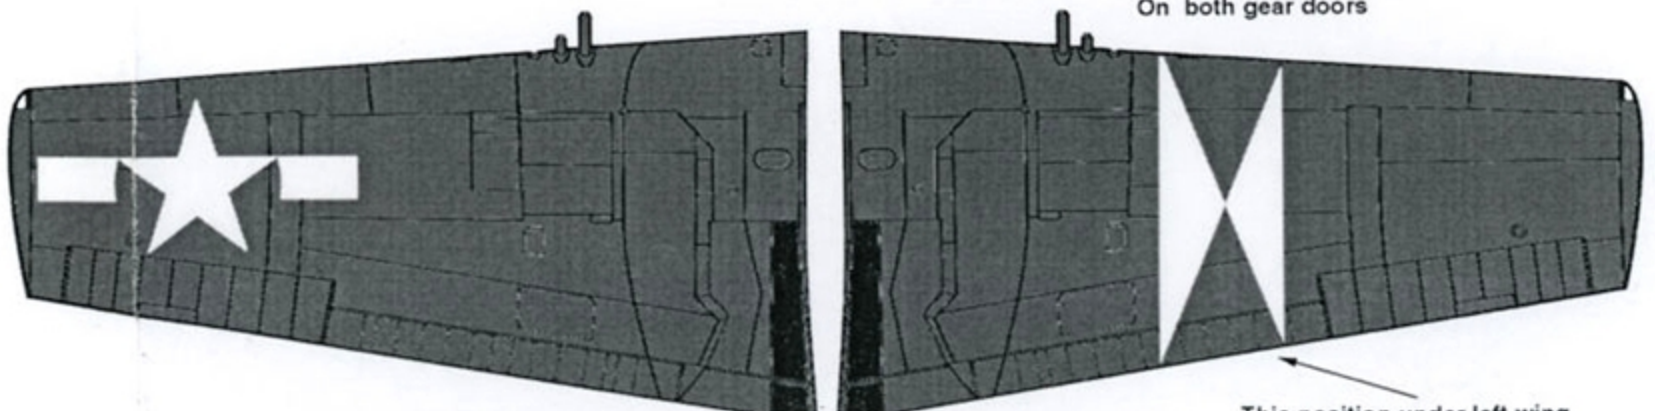

115

On both gear doors