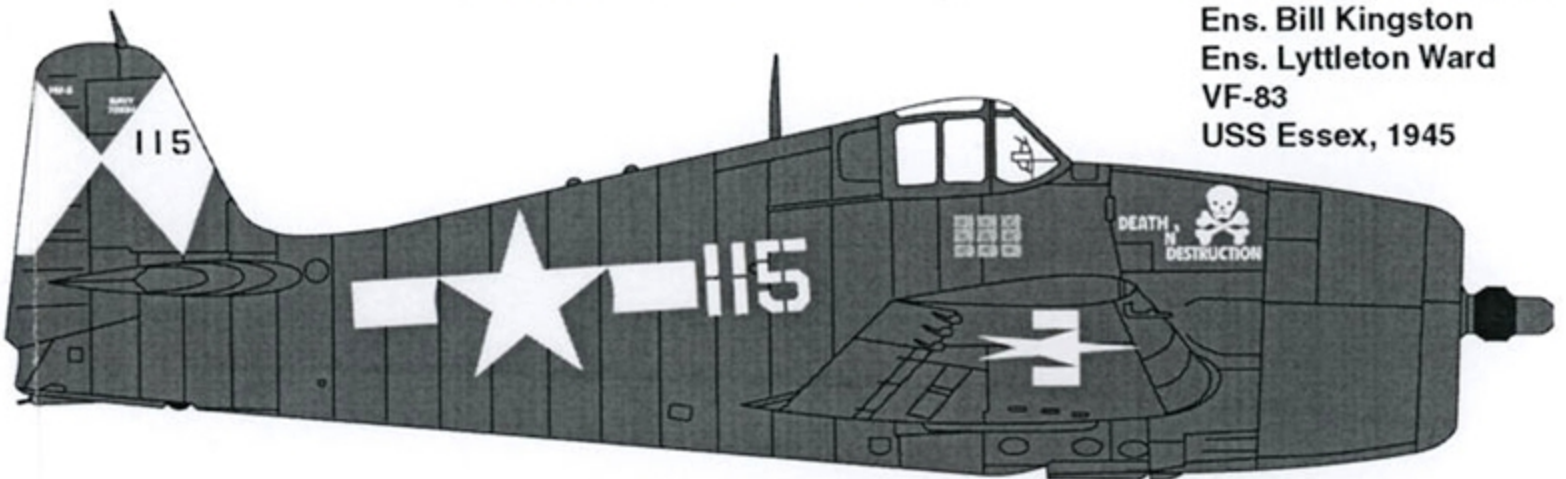

Lt. Cdr. Robert A. Weatherup
 VF-46, USS Independence
 1945

2

On both gear doors

Decals scaled to fit
 Hasegawa F6F-5

NOTE:
 All aircraft overall Glossy Sea Blue

F6F-5
 Ens. Donald McPherson
 Ens. Bill Kingston
 Ens. Lyttleton Ward
 VF-83
 USS Essex, 1945