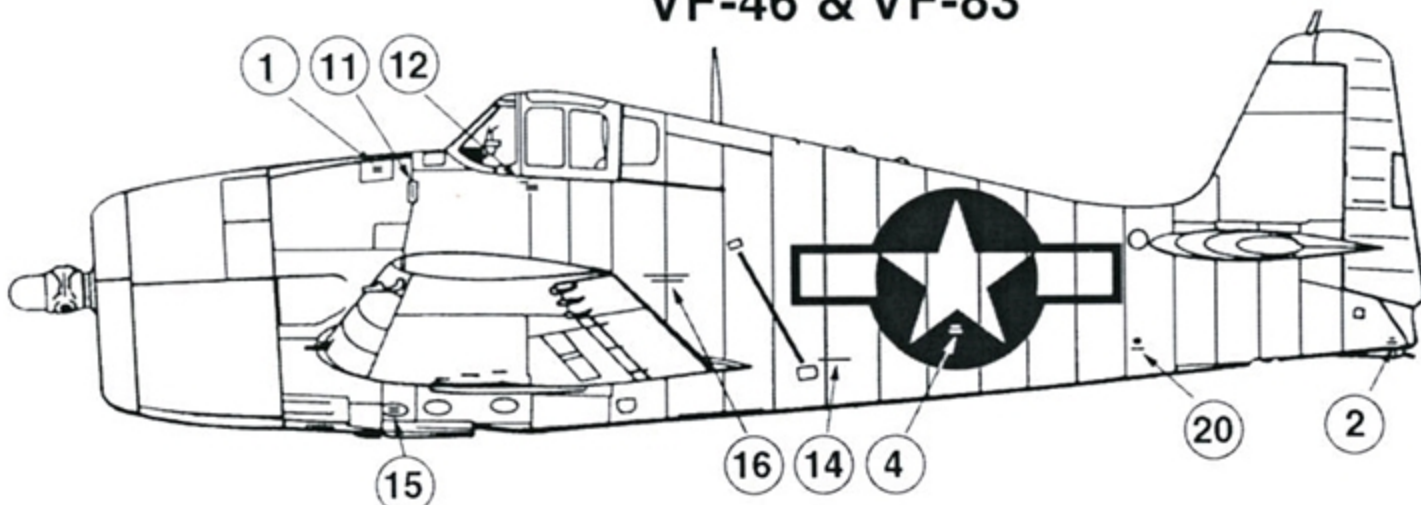

SuperScale Decal No. 48-1040

Grumman F6F-5 Hellcats

VF-46 & VF-83

References:

U.S.Navy Carrier Fighters of WWII
Squadron Signal Publications

F6F Hellcat
Squadron Signal Publications

Hellcat Aces of WWII
by Barrett Tillman
Osprey Aerospace

Lt. Cdr. Robert A. Weatherup
 VF-46, USS Independence
 1945

2

On both gear doors

Decals scaled to fit
 Hasegawa F6F-5

NOTE:
 All aircraft overall Glossy Sea Blue

F6F-5
 Ens. Donald McPherson
 Ens. Bill Kingston
 Ens. Lyttleton Ward
 VF-83
 USS Essex, 1945