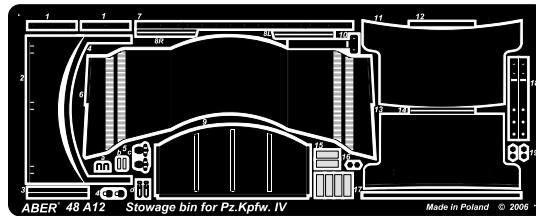

Turret stowage bin for Pz.Kpfw. IV

(Tylny wieżowy zasobnik do czołgu typu Panzer IV)

1/48 scale update for all Panzer IV models

ABER®
WWW.ABER.NET.PL

48 A12

Made in Poland © 2006