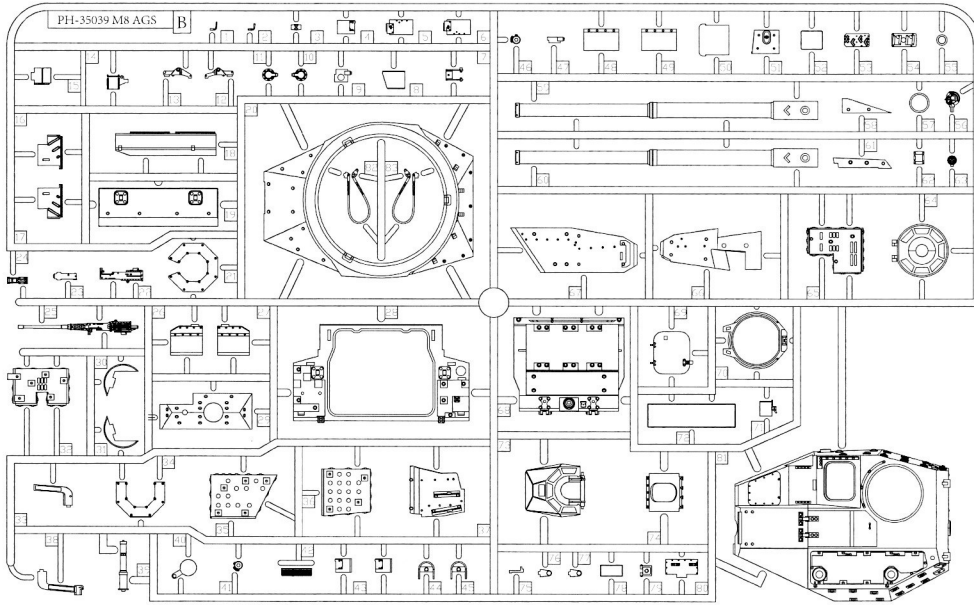

ICON INSTRUCTION

图标说明

B × 1

GP × 1

C × 4

蚀刻片
PE × 1

水贴
Decal × 1

Upper Hull × 1

4

ASSEMBLY
模型组装

B16
对侧 B17
Opposite B17

C25
对侧相同
Both side

C21
对侧相同
Both side

B
对侧相同
Both side

B
对侧相同
Both side

C10 对侧相同
Both side