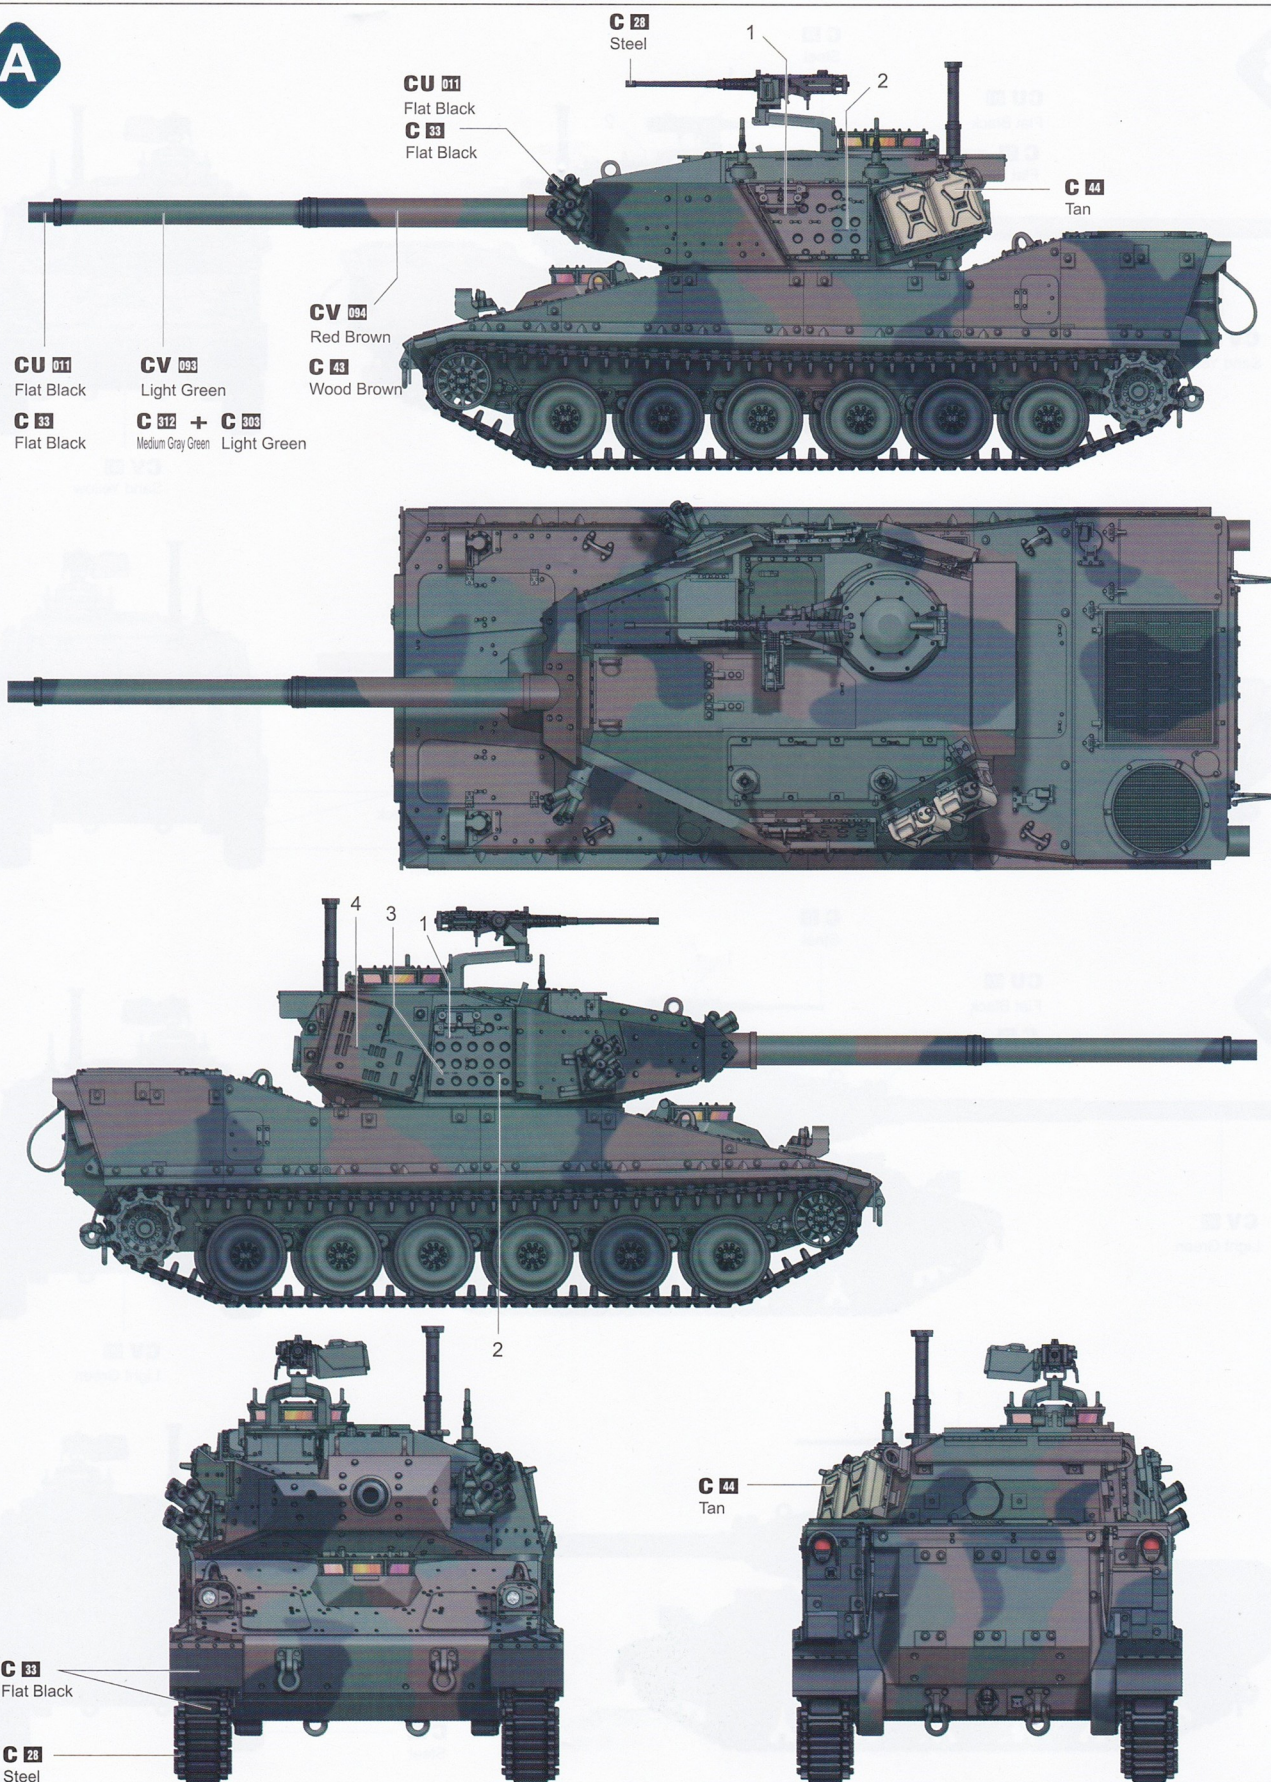

M8 Armored Gun System

M8裝甲火炮系統
1/35 scale

Painting & marking Guide 塗裝與水貼

A