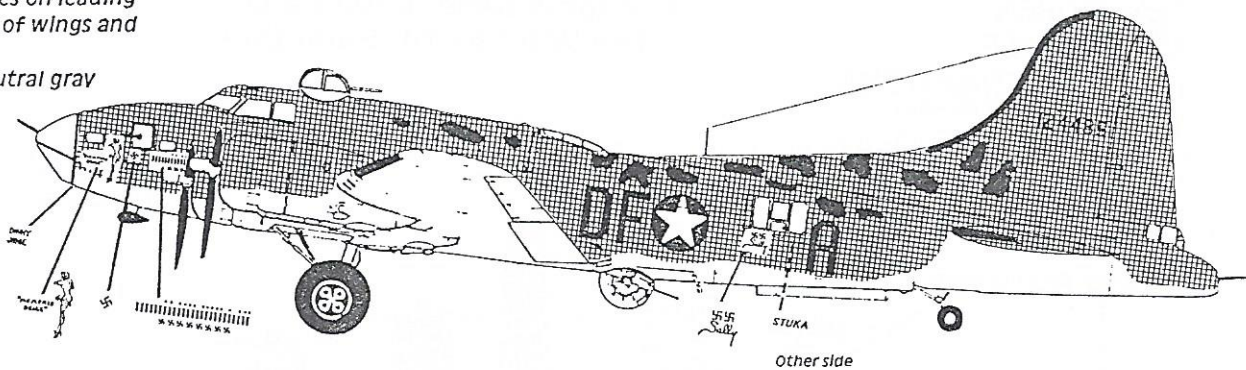

48-59
B-17 F/G Flying Fortresses
 Memphis Belle, Little Patches
 The Witches Tit, Eight Ball

SCALE MODEL DECALS

*B-17 F "Memphis Belle"
 324th BS, 91st BG*

*B-17G "Little Patches"
 401st BS, 91st BG*

B-17 F "Memphis Belle"
 324th BS, 91st BG
 Upper surfaces olive drab with
 med. green blotches on leading
 and trailing edges of wings and
 verticle stabilizer
 Lower surfaces neutral gray

Mfg. by
 SUPER SCALE INTERNATIONAL, INC.
 Carson City, Nevada

B-17G "Little Patches"
 401st BS, 91st BG
 Note faded bombs
 Red squadron markings

National insignia for 1/48 scale
 B-17Gs, available on SuperScale
 Sheet 32-75

B-17F "The Witches Tit"
 322nd BS, 91st BG
 Upper surfaces olive drab
 Lower surfaces neutral gray

B-17F "Eight Ball"
 322nd BS, 91st BG
 Upper surfaces olive drab
 Lower surfaces neutral gray