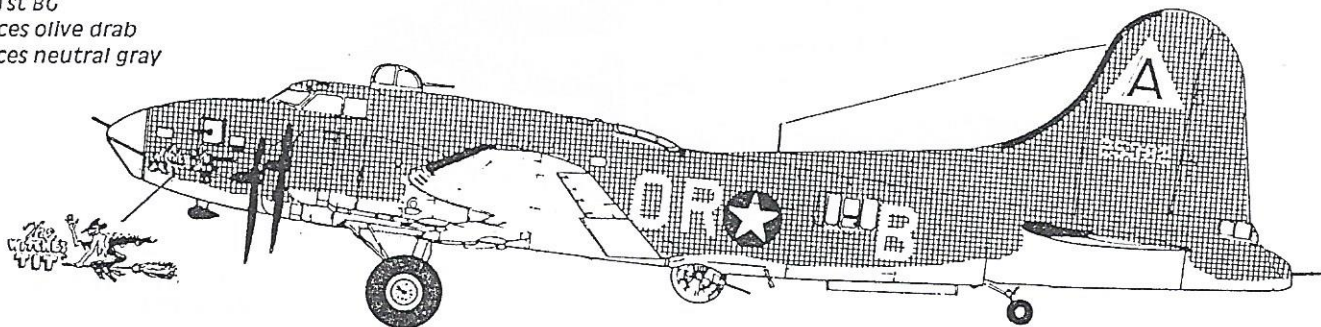

B-17F "The Witches Tit"
322nd BS, 91st BG
Upper surfaces olive drab
Lower surfaces neutral gray