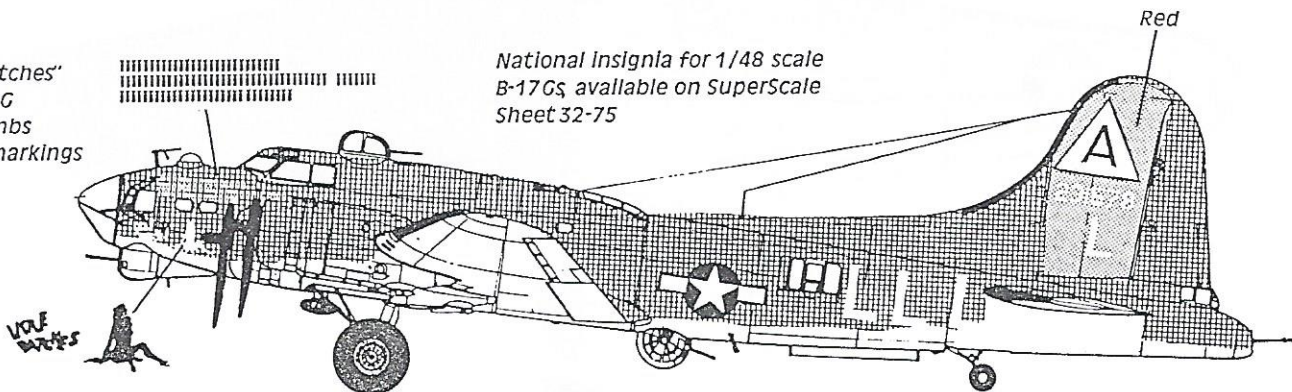

48-59
B-17 F/G Flying Fortresses
 Memphis Belle, Little Patches
 The Witches Tit, Eight Ball

SCALE MODEL DECALS

*B-17 F "Memphis Belle"
 324th BS, 91st BG*

*B-17G "Little Patches"
 401st BS, 91st BG*

B-17 F "Memphis Belle"
 324th BS, 91st BG
 Upper surfaces olive drab with
 med. green blotches on leading
 and trailing edges of wings and
 verticle stabilizer
 Lower surfaces neutral gray

Mfg. by
 SUPER SCALE INTERNATIONAL, INC.
 Carson City, Nevada

B-17G "Little Patches"
 401st BS, 91st BG
 Note faded bombs
 Red squadron markings

National insignia for 1/48 scale
 B-17Gs, available on SuperScale
 Sheet 32-75

B-17F "The Witches Tit"
 322nd BS, 91st BG
 Upper surfaces olive drab
 Lower surfaces neutral gray

B-17F "Eight Ball"
 322nd BS, 91st BG
 Upper surfaces olive drab
 Lower surfaces neutral gray