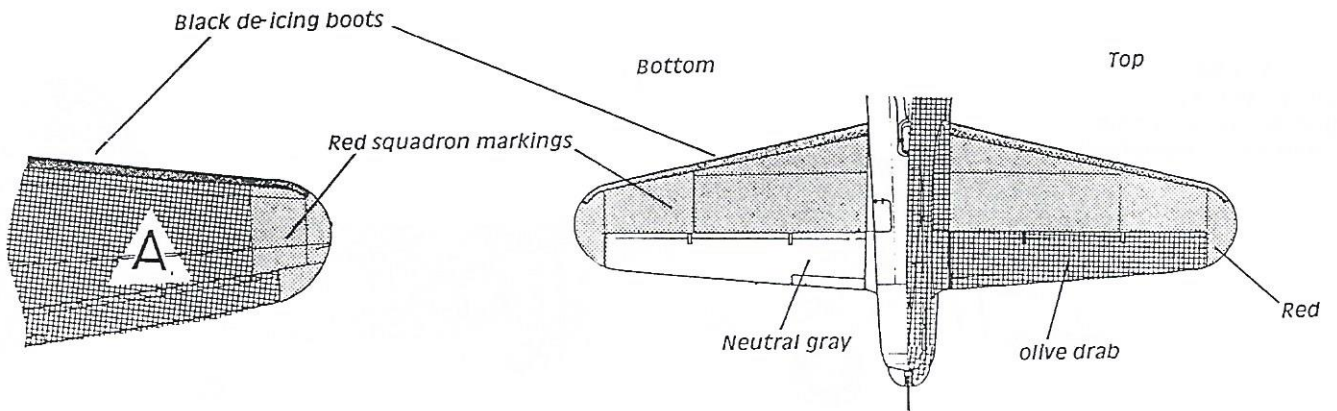

48-59
B-17 F/G Flying Fortresses
 Memphis Belle, Little Patches
 The Witches Tit, Eight Ball

SCALE MODEL DECALS

*B-17 F "Memphis Belle"
 324th BS, 91st BG*

*B-17G "Little Patches"
 401st BS, 91st BG*

B-17 F "Memphis Belle"
 324th BS, 91st BG
 Upper surfaces olive drab with
 med. green blotches on leading
 and trailing edges of wings and
 verticle stabilizer
 Lower surfaces neutral gray

Mfg. by
 SUPER SCALE INTERNATIONAL, INC.
 Carson City, Nevada

B-17G "Little Patches"
 401st BS, 91st BG
 Note faded bombs
 Red squadron markings

National insignia for 1/48 scale
 B-17Gs, available on SuperScale
 Sheet 32-75