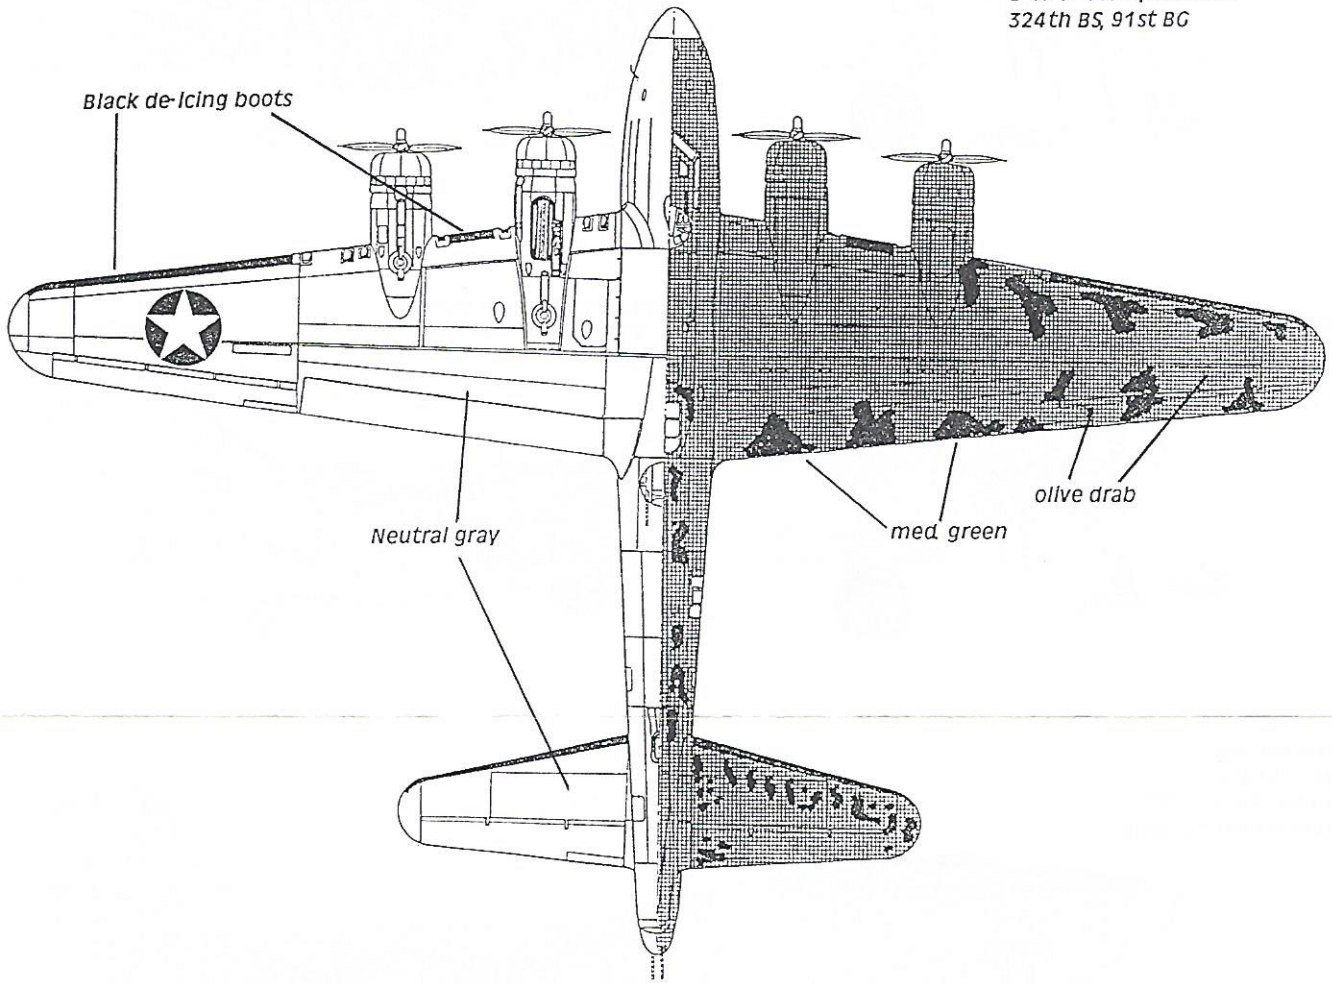

48-59
B-17 F/G Flying Fortresses
 Memphis Belle, Little Patches
 The Witches Tit, Eight Ball

SCALE MODEL DECALS

*B-17 F "Memphis Belle"
 324th BS, 91st BG*

*B-17G "Little Patches"
 401st BS, 91st BG*

B-17 F "Memphis Belle"
 324th BS, 91st BG
 Upper surfaces olive drab with
 med. green blotches on leading
 and trailing edges of wings and
 verticle stabilizer
 Lower surfaces neutral gray

Mfg. by
 SUPER SCALE INTERNATIONAL, INC.
 Carson City, Nevada

B-17G "Little Patches"
 401st BS, 91st BG
 Note faded bombs
 Red squadron markings

National insignia for 1/48 scale
 B-17Gs, available on SuperScale
 Sheet 32-75

B-17F "The Witches Tit"
 322nd BS, 91st BG
 Upper surfaces olive drab
 Lower surfaces neutral gray

B-17F "Eight Ball"
 322nd BS, 91st BG
 Upper surfaces olive drab
 Lower surfaces neutral gray