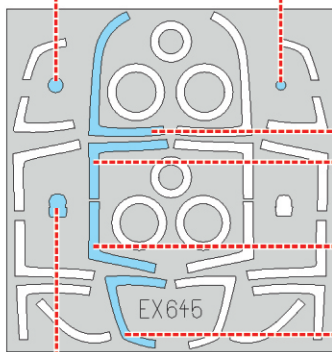

F-15E TFace

EX 645

for kit **GREAT WALL HOBBY**

scale **1/48**

LIQUID MASK

LIQUID MASK

G4

G3

outside

G1

G5

LIQUID MASK

G2

G5

G1

inside