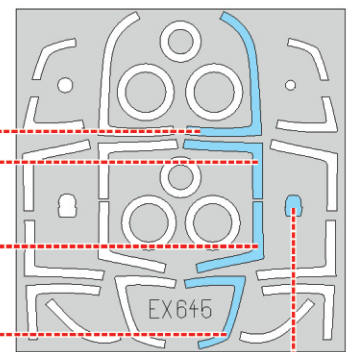

F-15E TFace

EX 645

for kit **GREAT WALL HOBBY**

scale **1/48**

LIQUID MASK

LIQUID MASK

G4

G3

outside

G1

G5

LIQUID MASK

G2

G5

G1

inside