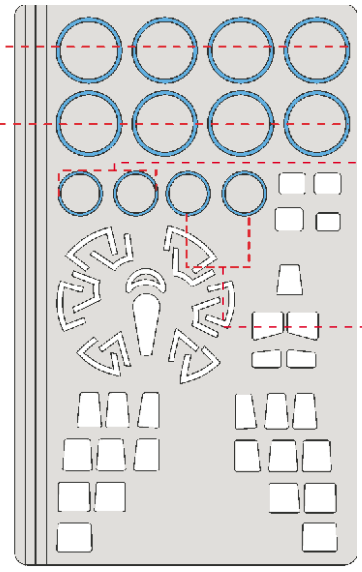

# B-29 Super Fortress 1/72

The die-cut mask for accurate canopy frame painting of the  
*Academy 1/72 KIT*

**CX 018**

1.)

I159

2.)

I159

3.)