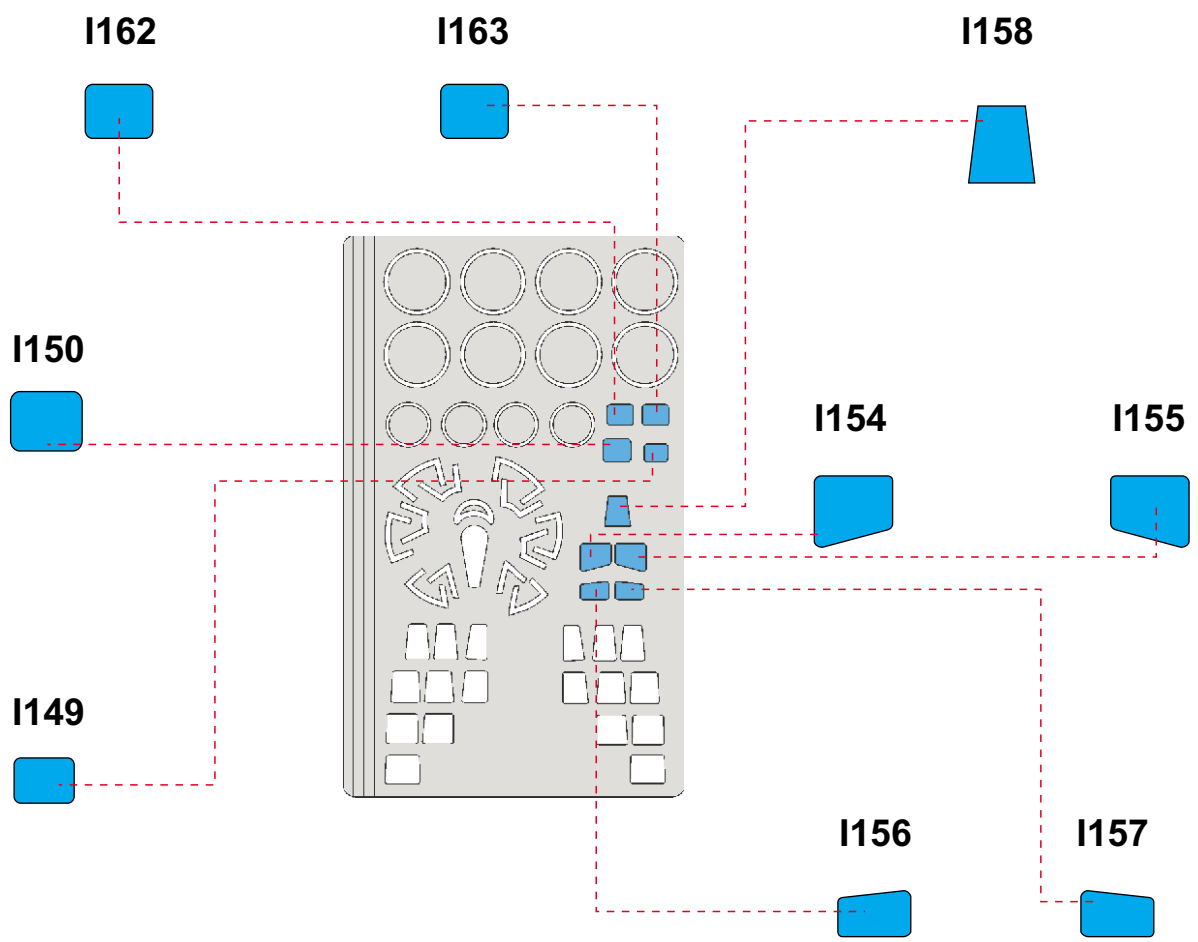

eduard  
MASK

# B-29 Super Fortress 1/72

The die-cut mask for accurate canopy frame painting of the  
*Academy 1/72 KIT*

**CX 018**

1.)

I159

2.)

I159

3.)