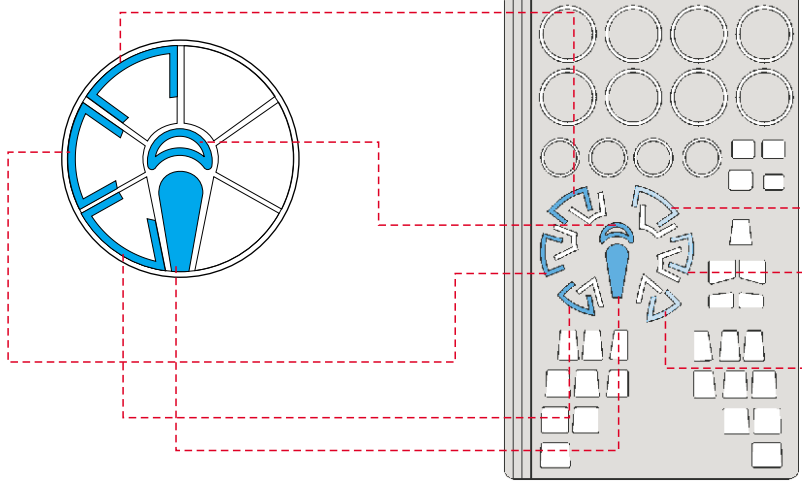

# B-29 Super Fortress 1/72

The die-cut mask for accurate canopy frame painting of the  
*Academy 1/72 KIT*

**CX 018**

1.)

I159

2.)

I159

3.)