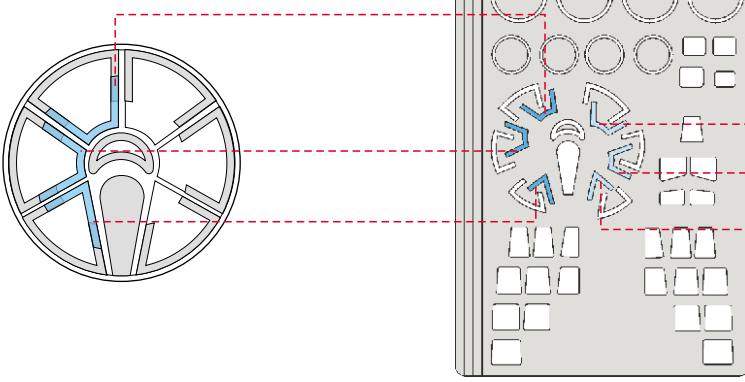

1.)

I159

2.)

I159

3.)

I159

4.)

I159

LIQUID MASK

LIQUID MASK

1.)

I146

2.)

I146