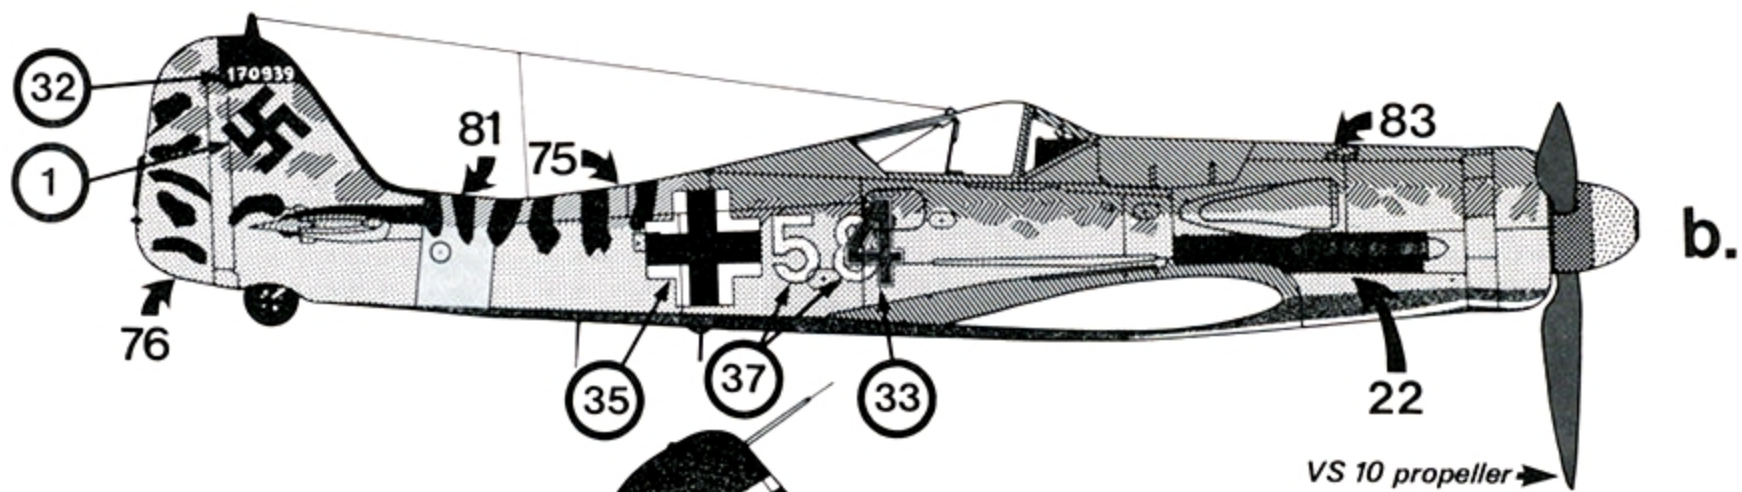

US\$15.95
CDN\$21.95

xperten Decals

**History, Camouflage, and Markings of
JV 44, JG 6 & JG 1 Focke-Wulf 190Ds**

No.3

	04 Gelb 04 Yellow		23 Rot 23 Red		75 Grauviolett 75 Grey-violet
	21 Weiss 21 White		70 Schwarzgrün 70 Black-green		76 Lichtblau 76 Light Blue
	22 Schwarz 22 Black		71 Dunkelgrün 71 Dark Green		81 Braunviolett 81 Brown-violet