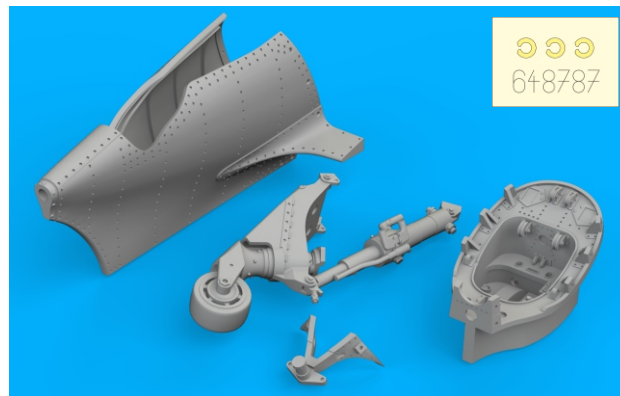

3 3 3
648787

BEST BRASS RESIN AROUND!