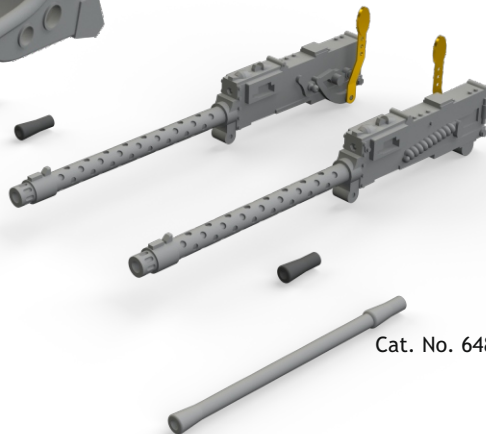

RELATED PRODUCTS

- 648695 A6M undercarriage legs BRONZE (Brassin)
- 648786 A6M3 seat PRINT (Brassin)
- 648788 A6M3 cannon barrels & cockpit guns PRINT (Brassin)

Cat. No. 648695

Cat. No. 648786

Cat. No. 648788