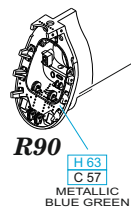

3 3 3
648787

BRASSIN

eduard

3 3 3
648787

BEST BRASS RESIN AROUND!

1

plastic parts

2

3

H 63
C 57
METALLIC
BLUE GREEN

R91

4

H 8
C 8
SILVER

wire
Ø - 0,3mm
l - 5mm

wire
Ø - 0,4mm
l - 5mm

5

wire
Ø - 0,3mm
l - 5mm

wire
Ø - 0,3mm
l - 6mm

H 8
C 8
SILVER

6

H 63
C 57
METALLIC
BLUE GREEN

CAMOUFLAGE
COLOR

R92

plastic part