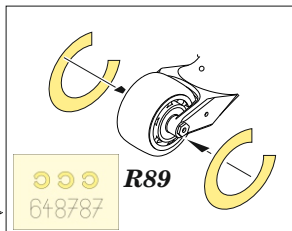

3

H 63
C 57
METALLIC
BLUE GREEN

R91

4

H 8
C 8
SILVER

wire
Ø - 0,3mm
l - 5mm

wire
Ø - 0,4mm
l - 5mm

5

wire
Ø - 0,3mm
l - 5mm

wire
Ø - 0,3mm
l - 6mm

H 8
C 8
SILVER

6

H 63
C 57
METALLIC
BLUE GREEN

CAMOUFLAGE
COLOR

R92

plastic part