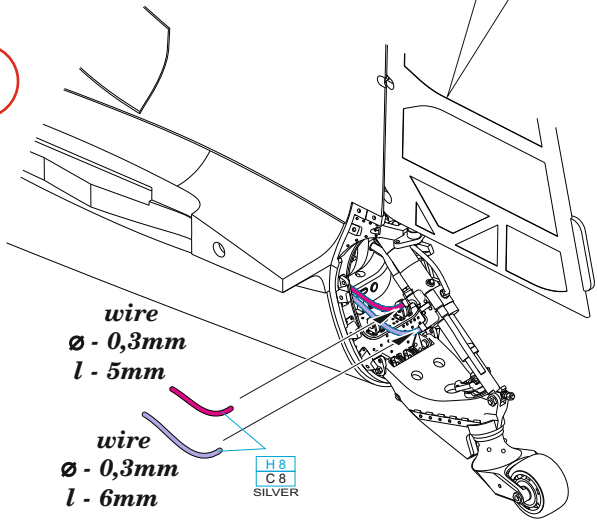

3

H 63
C 57
METALLIC
BLUE GREEN

R91

4

H 8
C 8
SILVER

wire
Ø - 0,3mm
l - 5mm

wire
Ø - 0,4mm
l - 5mm

5

wire
Ø - 0,3mm
l - 5mm

wire
Ø - 0,3mm
l - 6mm

H 8
C 8
SILVER

6

H 63
C 57
METALLIC
BLUE GREEN

CAMOUFLAGE
COLOR

R92

plastic part