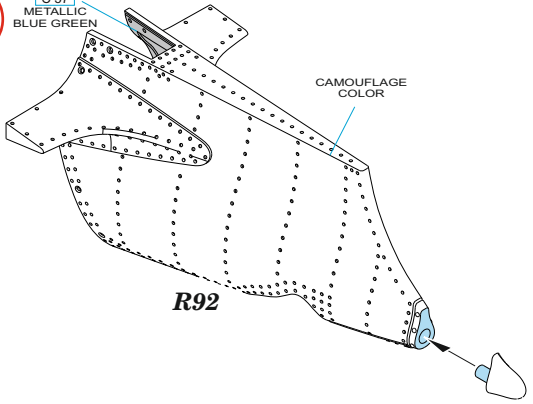

3

H 63
C 57
METALLIC
BLUE GREEN

R91

4

H 8
C 8
SILVER

wire
Ø - 0,3mm
l - 5mm

wire
Ø - 0,4mm
l - 5mm

5

wire
Ø - 0,3mm
l - 5mm

wire
Ø - 0,3mm
l - 6mm

H 8
C 8
SILVER

6

H 63
C 57
METALLIC
BLUE GREEN

CAMOUFLAGE
COLOR

R92

plastic part