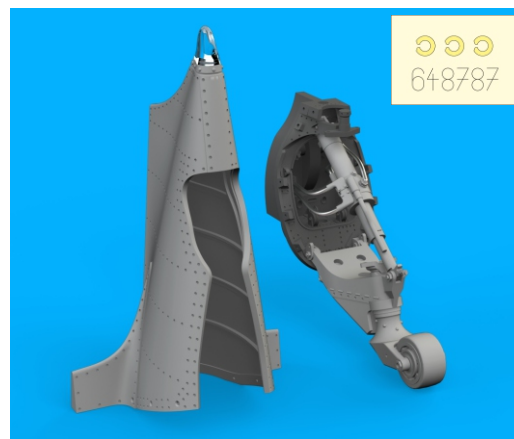

648 787 A6M3 tailwheel

for Eduard kit - pro stavebnici Eduard

eduard
BRASSIN

Print

1/48 scale

3 3 3
648787

COLOURS

GSI Creos (GUNZE)		Mr.METAL COLOR	
AQUEOUS	Mr.COLOR		
[H 8]	[C 8]	SILVER	
[H 12]	[C 33]	FLAT BLACK	
[H 63]	[C 57]	METALLIC BLUE GREEN	
[H 77]	[C137]	TIRE BLACK	
		[SM206]	CHROME SILVER

eduard

www.eduard.com

12,95

435 21 Obrnice 170
Czech Republic

648 787

A6M3 tailwheel
for Eduard kit - pro stavebnici Eduard

1/48

BRASSIN

3

H 63
C 57
METALLIC
BLUE GREEN

R91

4

H 8
C 8
SILVER

wire
Ø - 0,3mm
l - 5mm

wire
Ø - 0,4mm
l - 5mm

5