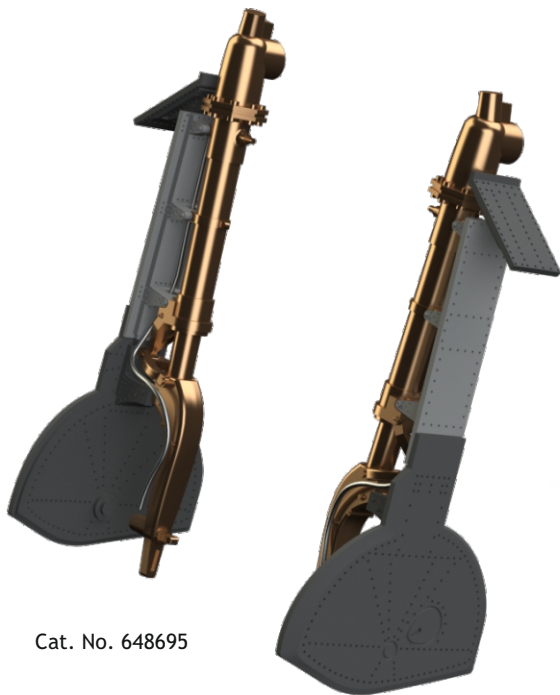

This product contains metal and resin detail parts for upgrading scale plastic models. When selecting this set make sure that it is for the kit mentioned in product name as these sets are made specifically for that kit. When upgrading the model some cutting or corrections may be necessary for parts to fit accurately. **WARNING!** This set contains small and sharp parts. Work carefully in a ventilated and well-lit room. Safety glasses are recommended. This product is not suitable for children below 14 years of age.

3

H 63
C 57
METALLIC
BLUE GREEN

R91

4

H 8
C 8
SILVER

wire
Ø - 0,3mm
l - 5mm

wire
Ø - 0,4mm
l - 5mm

5

wire
Ø - 0,3mm
l - 5mm

wire
Ø - 0,3mm
l - 6mm

H 8
C 8
SILVER

6

H 63
C 57
METALLIC
BLUE GREEN

CAMOUFLAGE
COLOR

R92

plastic part

RELATED PRODUCTS

- 648695 A6M undercarriage legs BRONZE (Brassin)
- 648786 A6M3 seat PRINT (Brassin)
- 648788 A6M3 cannon barrels & cockpit guns PRINT (Brassin)

Cat. No. 648695

Cat. No. 648786

Cat. No. 648788