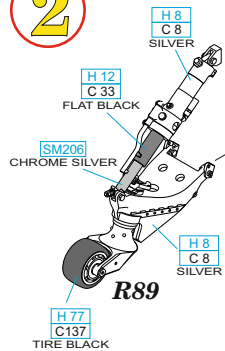

3 3 3
648787

BRASSIN

eduard

3 3 3
648787

BEST BRASS RESIN AROUND!

1

plastic parts

2

3

H 63
C 57
METALLIC
BLUE GREEN

R91

4

H 8
C 8
SILVER

wire
Ø - 0,3mm
l - 5mm

wire
Ø - 0,4mm
l - 5mm

5

wire
Ø - 0,3mm
l - 5mm

wire
Ø - 0,3mm
l - 6mm

H 8
C 8
SILVER

6

H 63
C 57
METALLIC
BLUE GREEN

CAMOUFLAGE
COLOR

R92

plastic part