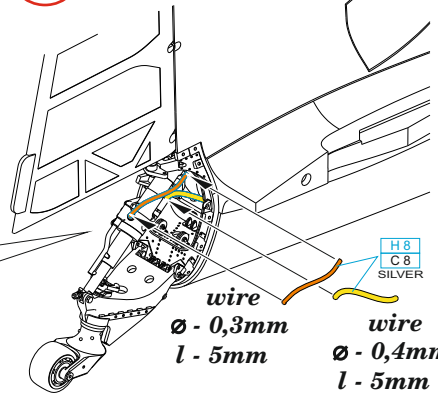

3

H 63
C 57
METALLIC
BLUE GREEN

R91

4

H 8
C 8
SILVER

wire
Ø - 0,3mm
l - 5mm

wire
Ø - 0,4mm
l - 5mm

5

wire
Ø - 0,3mm
l - 5mm

wire
Ø - 0,3mm
l - 6mm

H 8
C 8
SILVER

6

H 63
C 57
METALLIC
BLUE GREEN

CAMOUFLAGE
COLOR

R92

plastic part