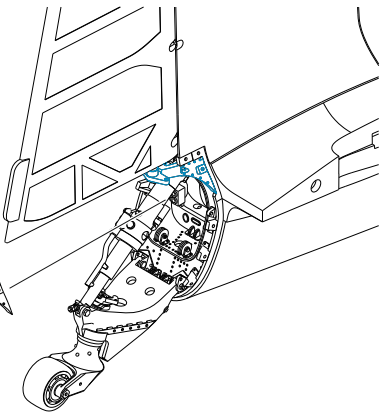

3 3 3
648787

BRASSIN

eduard

3 3 3
648787

BEST BRASS RESIN AROUND!

1

plastic parts

2

3

H 63
C 57
METALLIC
BLUE GREEN

R91

4

H 8
C 8
SILVER

wire
Ø - 0,3mm
l - 5mm

wire
Ø - 0,4mm
l - 5mm

5

wire
Ø - 0,3mm
l - 5mm

wire
Ø - 0,3mm
l - 6mm

H 8
C 8
SILVER

6

H 63
C 57
METALLIC
BLUE GREEN

CAMOUFLAGE
COLOR

R92

plastic part