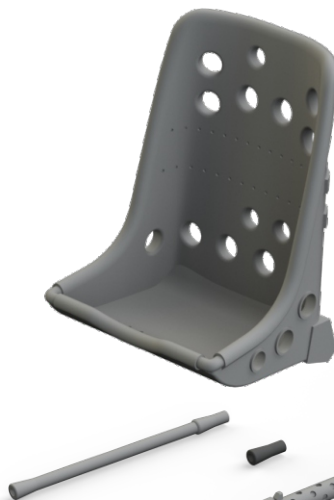

This product contains metal and resin detail parts for upgrading scale plastic models. When selecting this set make sure that it is for the kit mentioned in product name as these sets are made specifically for that kit. When upgrading the model some cutting or corrections may be necessary for parts to fit accurately. **WARNING!** This set contains small and sharp parts. Work carefully in a ventilated and well-lit room. Safety glasses are recommended. This product is not suitable for children below 14 years of age.

wire
Ø - 0,3mm
l - 5mm

wire
Ø - 0,3mm
l - 6mm

H 8
C 8
SILVER

6

H 63
C 57
METALLIC
BLUE GREEN

CAMOUFLAGE
COLOR

R92

plastic part

RELATED PRODUCTS

- 648695 A6M undercarriage legs BRONZE (Brassin)
- 648786 A6M3 seat PRINT (Brassin)
- 648788 A6M3 cannon barrels & cockpit guns PRINT (Brassin)

Cat. No. 648695

Cat. No. 648786

Cat. No. 648788