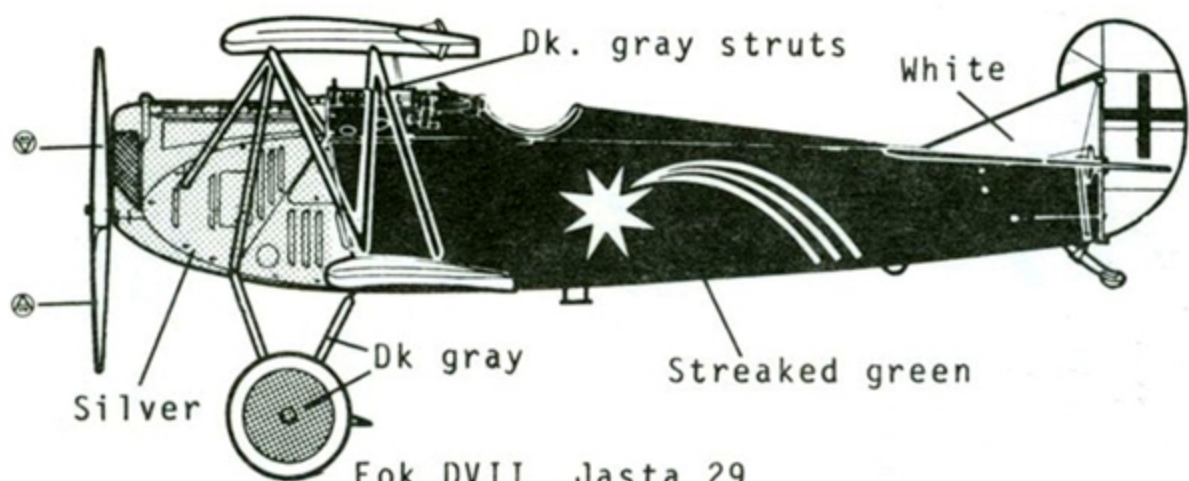

Fokkervii Jasta 4
Lt. Kraut

Fokkervii Polizflieger Staffel,
post WW I

Fokkervii Jasta 29
Oblt. Aufahrt, Fuhrer J.29

Fokkervii Jasta 15
LT. Joachim Ziegesar

MED. GRAY

RUDDER WHITE BOTH SIDES

BLACK

WHITE

LEFT STAB. AND AFT. FUSELAGE WHITE
RIGHT STAB. AND AFT. FUSELAGE BLACK

FOK DVII JASTA 35
LT. STARK

LOZENGE CAMOUFLAGE DECALS ARE AVAILABLE ON MICRO SCALE SHEETS #48-100 AND #48-101. WITH COMPLETE DIRECTIONS FOR APPLICATION TO GERMAN WORLD WAR I FIGHTERS.

UNLESS OTHERWISE NOTED

ALL STRUT ARE PAINTED DK. GREEN. ALL WINGS, WHEEL SPREADERS AND STABILIZERS ARE COVERED WITH LOZENGE CAMOUFLAGE PATTERN.

UPPER SURFACE OF UPPER WINGS RECEIVE LARGER CROSSES
LOWER SURFACE OF LOWER WINGS RECEIVE SMALLER CROSSES