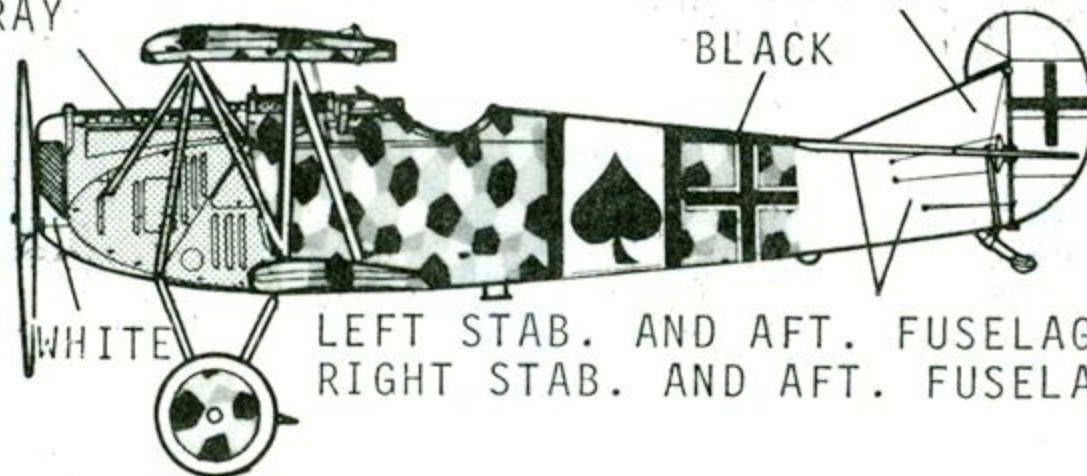

Fokkervii Jasta 4
Lt. Kraut

Fokkervii Polizflieger Staffel,
post WW I

Fokkervii Jasta 29
Oblt. Aufahrt, Fuhrer J.29

Fokkervii Jasta 15
LT. Joachim Ziegesar

MED. GRAY

RUDDER WHITE BOTH SIDES

BLACK

WHITE

LEFT STAB. AND AFT. FUSELAGE WHITE
RIGHT STAB. AND AFT. FUSELAGE BLACK

FOK DVII JASTA 35
LT. STARK

LOZENGE CAMOUFLAGE DECALS ARE AVAILABLE ON MICRO SCALE SHEETS #48-100 AND #48-101. WITH COMPLETE DIRECTIONS FOR APPLICATION TO GERMAN WORLD WAR I FIGHTERS.

UNLESS OTHERWISE NOTED

ALL STRUT ARE PAINTED DK. GREEN. ALL WINGS, WHEEL SPREADERS AND STABILIZERS ARE COVERED WITH LOZENGE CAMOUFLAGE PATTERN.

UPPER SURFACE OF UPPER WINGS RECEIVE LARGER CROSSES
LOWER SURFACE OF LOWER WINGS RECEIVE SMALLER CROSSES