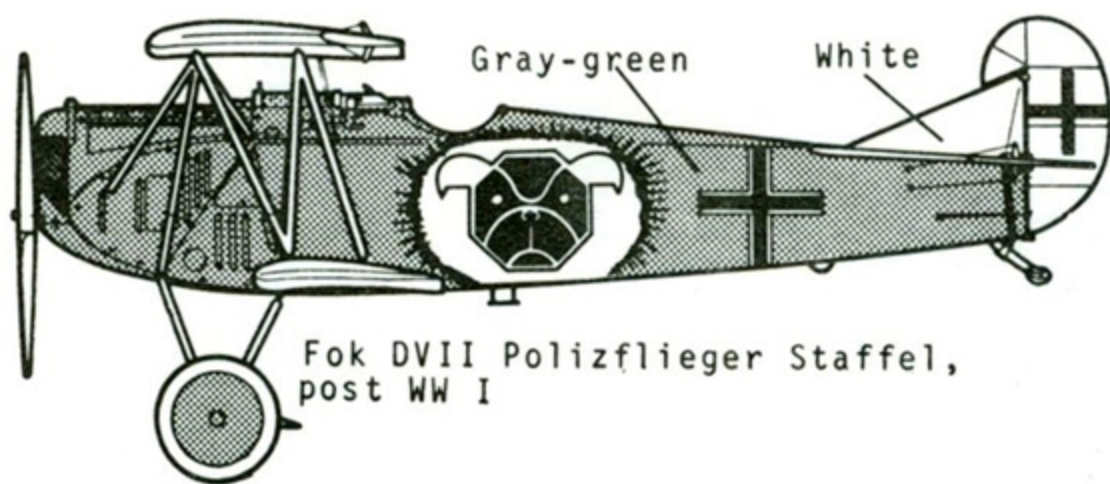

Fokkervii Jasta 4
Lt. Kraut

Fokkervii Polizflieger Staffel,
post WW I

Fokkervii Jasta 29
Oblt. Aufahrt, Fuhrer J.29

Fokkervii Jasta 15
LT. Joachim Ziegesar

MED. GRAY

RUDDER WHITE BOTH SIDES

BLACK

WHITE

UNLESS OTHERWISE NOTED

ALL STRUT ARE PAINTED DK. GREEN. ALL WINGS, WHEEL SPREADERS AND STABILIZERS ARE COVERED WITH LOZENGE CAMOUFLAGE PATTERN.

UPPER SURFACE OF UPPER WINGS RECEIVE LARGER CROSSES
LOWER SURFACE OF LOWER WINGS RECEIVE SMALLER CROSSES