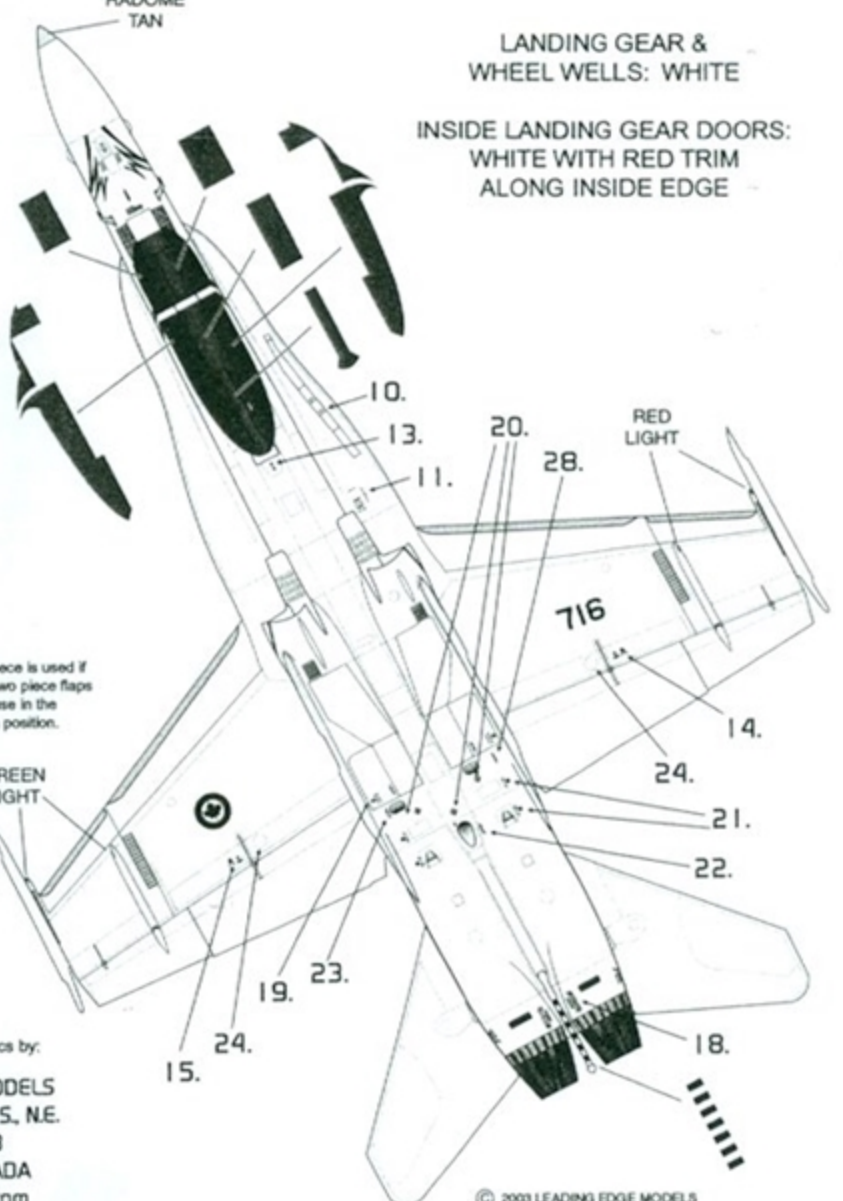

CAF CF-18 433 SQUADRON 50TH SPECIAL

Quality Model Decal

DECAL SET #72.029 1/72 SCALE

#48.029 1/48 SCALE

**Leading
Edge** MODELS

Reference Help:

Richard Girouard
Patrick Sauve
Daniel Soulaine
Peter Kallenbach
Jeff Rankin Lowe

All printing and graphics by:
LEADING EDGE MODELS
E. 83 SKYLINE CRES., N.E.
CALGARY, AB
T2K 5X2 CANADA
www.lemdec.com

IMPORTANT
 Small decals are to be applied
OVERTOP large decals.

All printing and graphics by:
LEADING EDGE MODELS
 E. 83 SKYLINE CRES., N.E.
 CALGARY, AB
 T2K 5X2 CANADA
 www.lmdecal.com