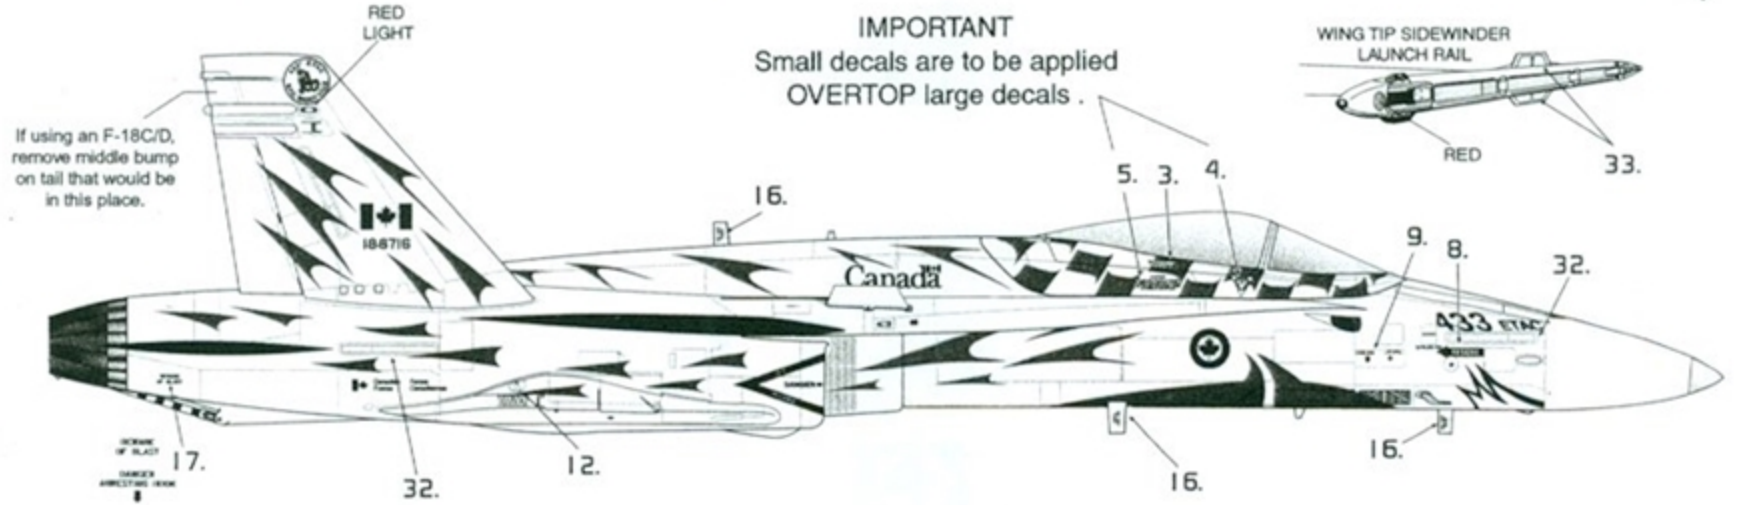

CAF CF-18 433 SQUADRON 50TH SPECIAL

Quality Model Decal

DECAL SET #72.029 1/72 SCALE

#48.029 1/48 SCALE

**Leading
Edge** MODELS

Reference Help:

Richard Girouard
Patrick Sauve
Daniel Soulaine
Peter Kallenbach
Jeff Rankin Lowe

All printing and graphics by:
LEADING EDGE MODELS
E. 83 SKYLINE CRES., N.E.
CALGARY, AB
T2K 5X2 CANADA
www.lemdec.com

IMPORTANT
 Small decals are to be applied
OVERTOP large decals.

All printing and graphics by:
LEADING EDGE MODELS
 E. 83 SKYLINE CRES., N.E.
 CALGARY, AB
 T2K 5X2 CANADA
 www.lmdecal.com