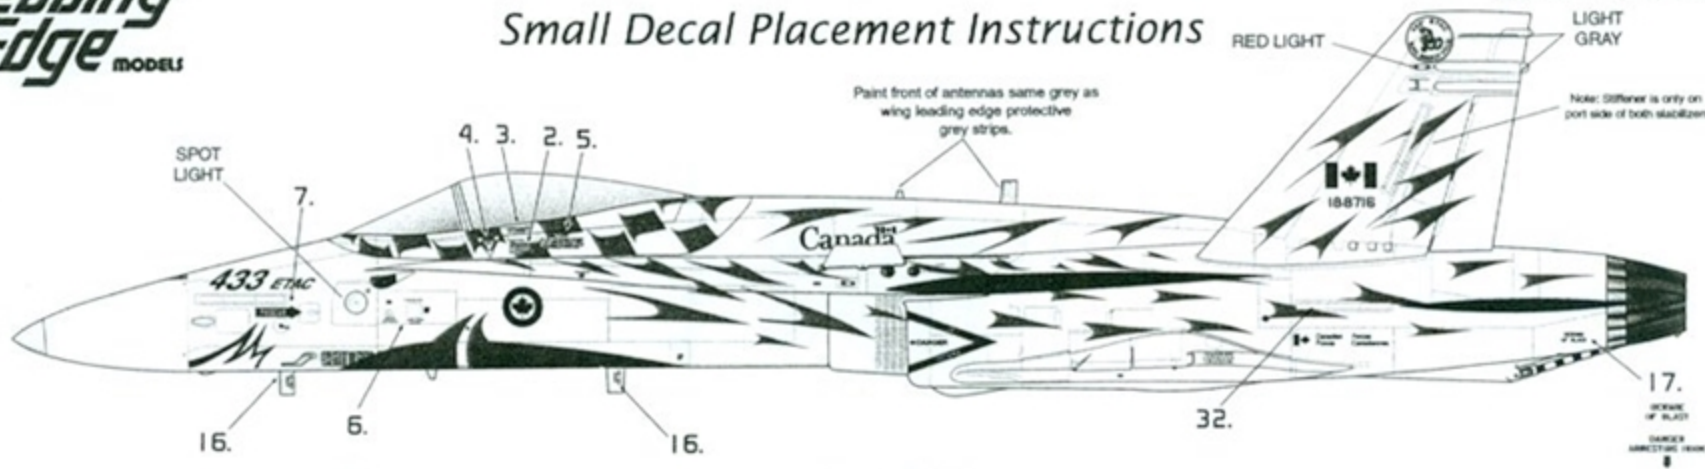

CAF CF-18 433 SQUADRON 50TH SPECIAL

Quality Model Decal

DECAL SET #72.029 1/72 SCALE

#48.029 1/48 SCALE

**Leading
Edge** MODELS

Reference Help:

Richard Girouard
Patrick Sauve
Daniel Soulaine
Peter Kallenbach
Jeff Rankin Lowe

All printing and graphics by:
LEADING EDGE MODELS
E. 83 SKYLINE CRES., N.E.
CALGARY, AB
T2K 5X2 CANADA
www.lemdec.com

IMPORTANT
 Small decals are to be applied
OVERTOP large decals.

All printing and graphics by:
LEADING EDGE MODELS
 E. 83 SKYLINE CRES., N.E.
 CALGARY, AB
 T2K 5X2 CANADA
 www.lmdecal.com