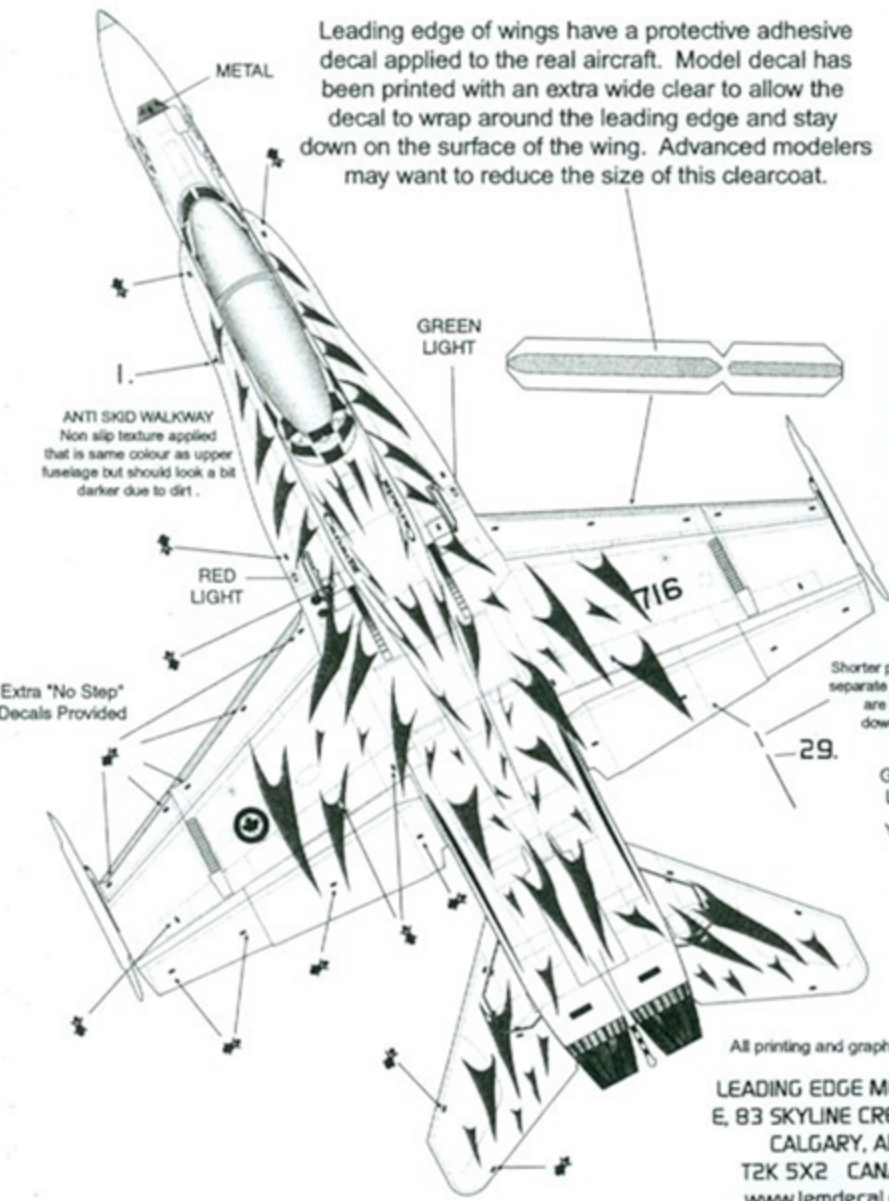

CAF CF-18 433 SQUADRON 50TH SPECIAL

Quality Model Decal

DECAL SET #72.029 1/72 SCALE

#48.029 1/48 SCALE

**Leading
Edge** MODELS

Reference Help:

Richard Girouard
Patrick Sauve
Daniel Soulaine
Peter Kallenbach
Jeff Rankin Lowe

All printing and graphics by:
LEADING EDGE MODELS
E. 83 SKYLINE CRES., N.E.
CALGARY, AB
T2K 5X2 CANADA
www.lemdec.com

IMPORTANT
 Small decals are to be applied
OVERTOP large decals.

All printing and graphics by:
LEADING EDGE MODELS
 E. 83 SKYLINE CRES., N.E.
 CALGARY, AB
 T2K 5X2 CANADA
 www.lmdecal.com