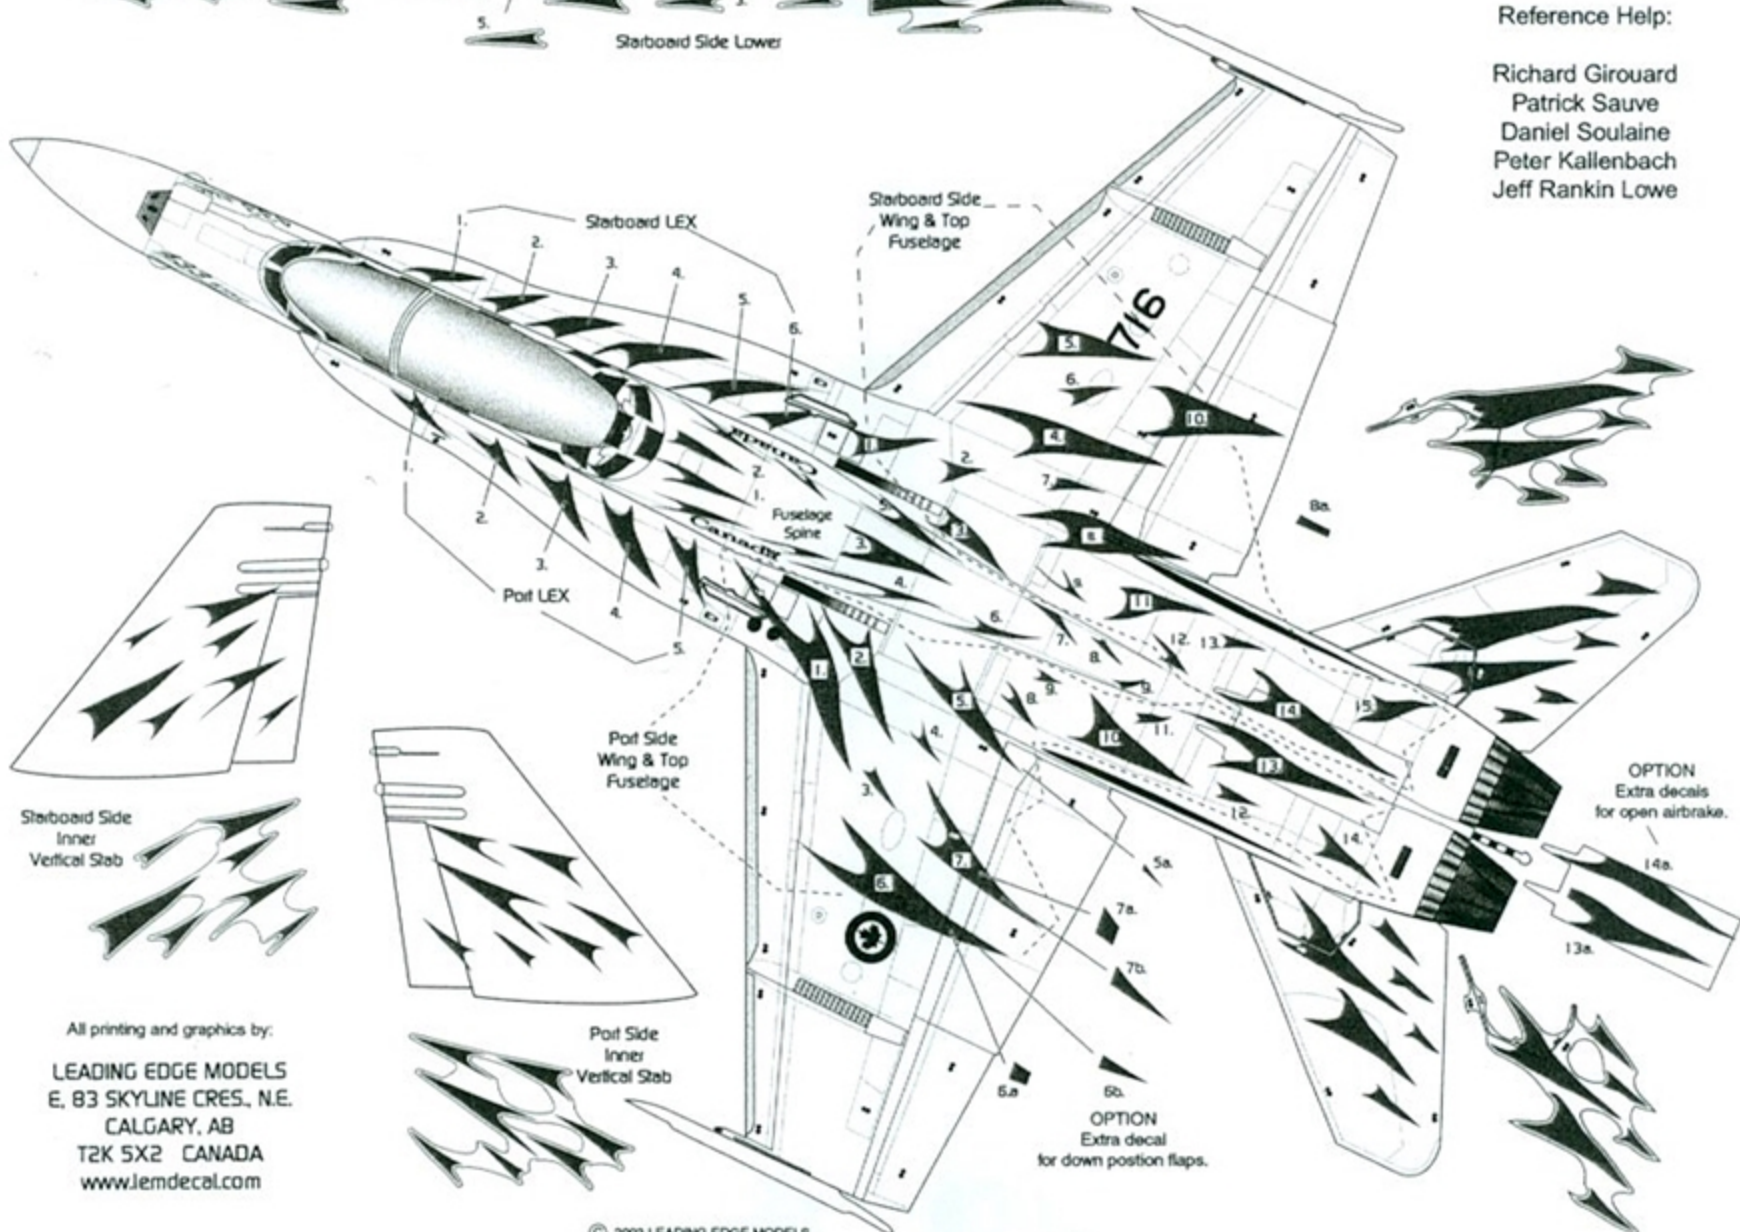

CAF CF-18 433 SQUADRON 50TH SPECIAL

Quality Model Decal

DECAL SET #72.029 1/72 SCALE

#48.029 1/48 SCALE

**Leading
Edge** MODELS

Reference Help:

Richard Girouard
Patrick Sauve
Daniel Soulaine
Peter Kallenbach
Jeff Rankin Lowe

All printing and graphics by:
LEADING EDGE MODELS
E. 83 SKYLINE CRES., N.E.
CALGARY, AB
T2K 5X2 CANADA
www.lemdec.com

IMPORTANT
 Small decals are to be applied
OVERTOP large decals.

All printing and graphics by:
LEADING EDGE MODELS
 E. 83 SKYLINE CRES., N.E.
 CALGARY, AB
 T2K 5X2 CANADA
 www.lmdecal.com