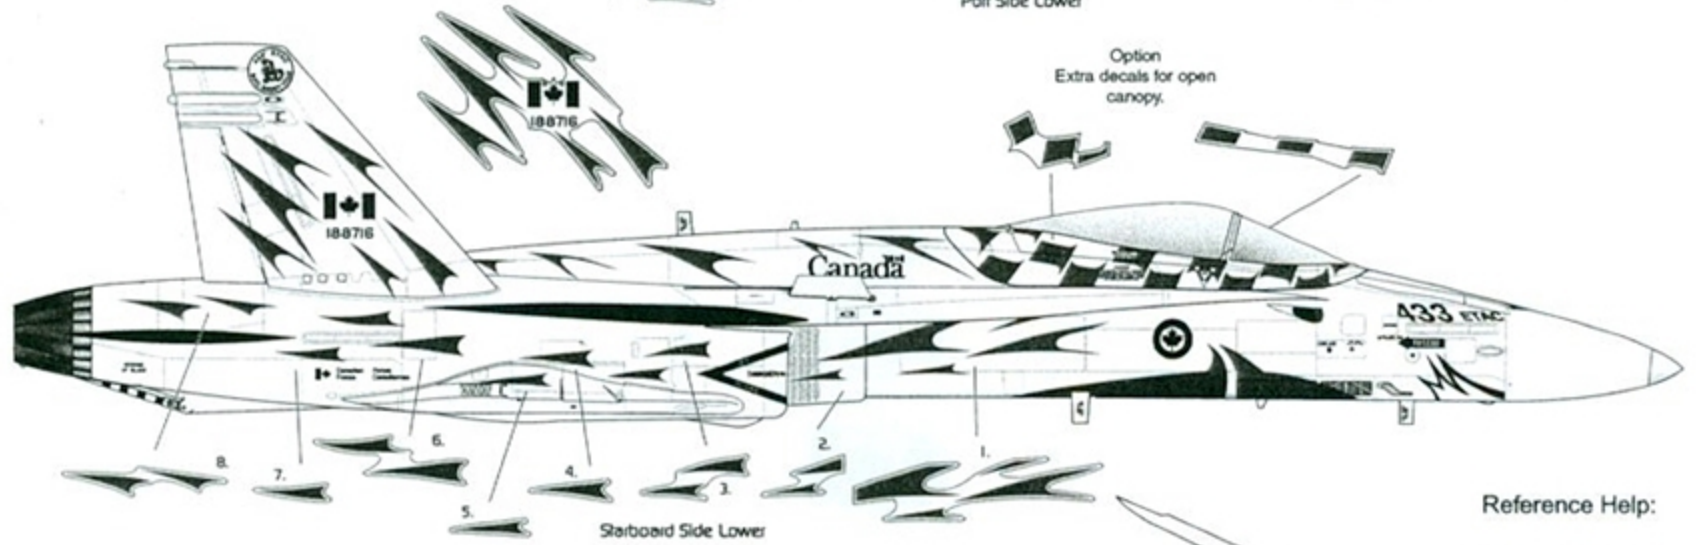

CAF CF-18 433 SQUADRON 50TH SPECIAL

Quality Model Decal

DECAL SET #72.029 1/72 SCALE

#48.029 1/48 SCALE

**Leading
Edge** MODELS

Reference Help:

Richard Girouard
Patrick Sauve
Daniel Soulaine
Peter Kallenbach
Jeff Rankin Lowe

All printing and graphics by:
LEADING EDGE MODELS
E. 83 SKYLINE CRES., N.E.
CALGARY, AB
T2K 5X2 CANADA
www.lemdec.com

IMPORTANT
 Small decals are to be applied
OVERTOP large decals.

All printing and graphics by:
LEADING EDGE MODELS
 E. 83 SKYLINE CRES., N.E.
 CALGARY, AB
 T2K 5X2 CANADA
 www.lmdecal.com