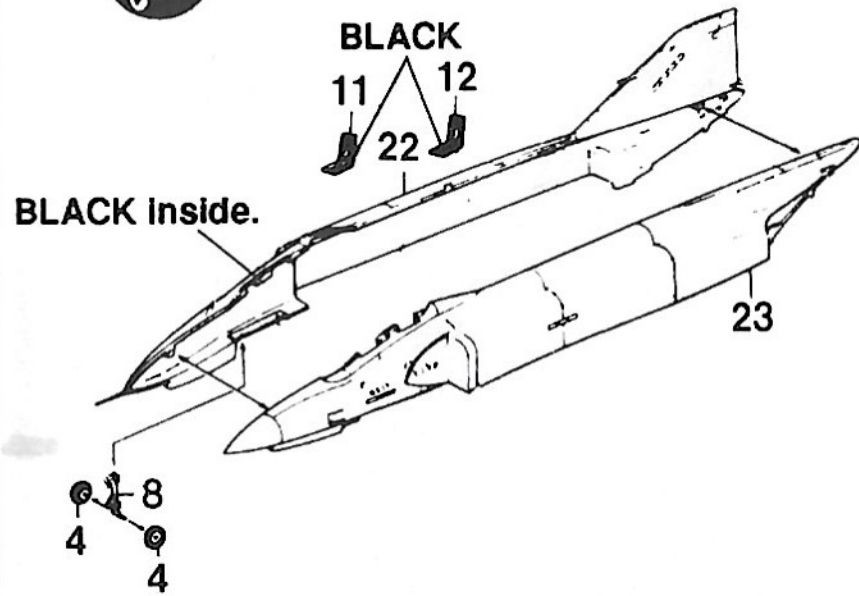

1

2

3

Paint landing gear, wheels and wheel wells **WHITE**, tires **BLACK**.

4