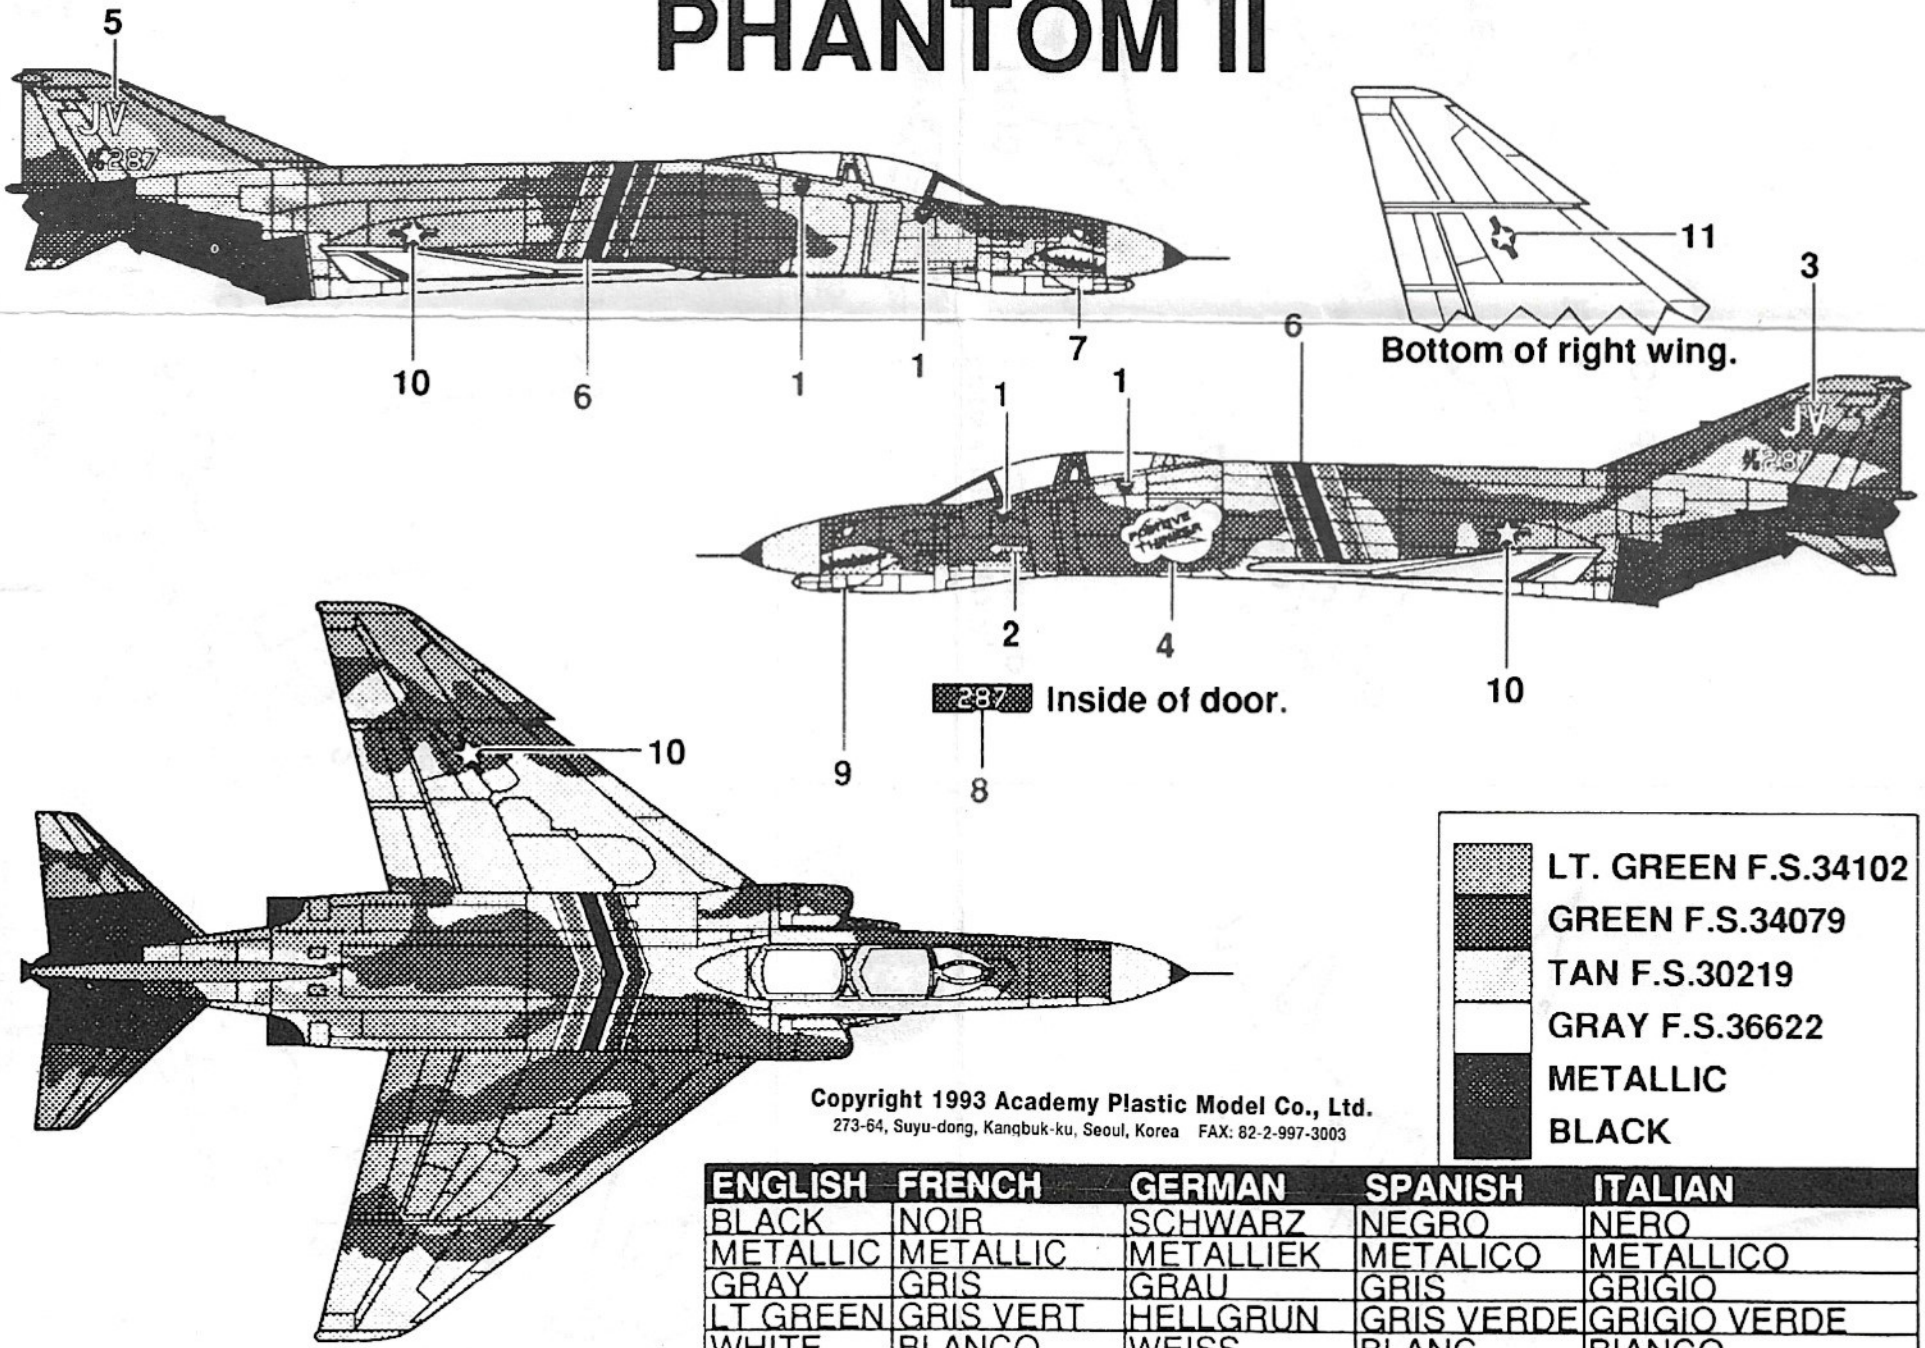

1/144 Scale  
**McDONNELL DOUGLAS F-4E  
 PHANTOM II**

Copyright 1993 Academy Plastic Model Co., Ltd.  
 273-64, Suyu-dong, Kangbuk-ku, Seoul, Korea FAX: 82-2-997-3003

ENGLISH	FRENCH	GERMAN	SPANISH	ITALIAN
BLACK	NOIR	SCHWARZ	NEGRO	NERO
METALLIC	METALLIC	METALLIEK	METALICO	METALLICO
GRAY	GRIS	GRAU	GRIS	GRIGIO
LT GREEN	GRIS VERT	HELLGRUN	GRIS VERDE	GRIGIO VERDE
WHITE	BLANCO	WEISS	BLANC	BIANCO
GREEN	VERT	GRUN	VERDE	VERDE
TAN	BRUN CLAIR	GELBBRAUN	CANELA	MARRONE CHIARO

1

2

3

Paint landing gear, wheels and wheel wells **WHITE**, tires **BLACK**.

4