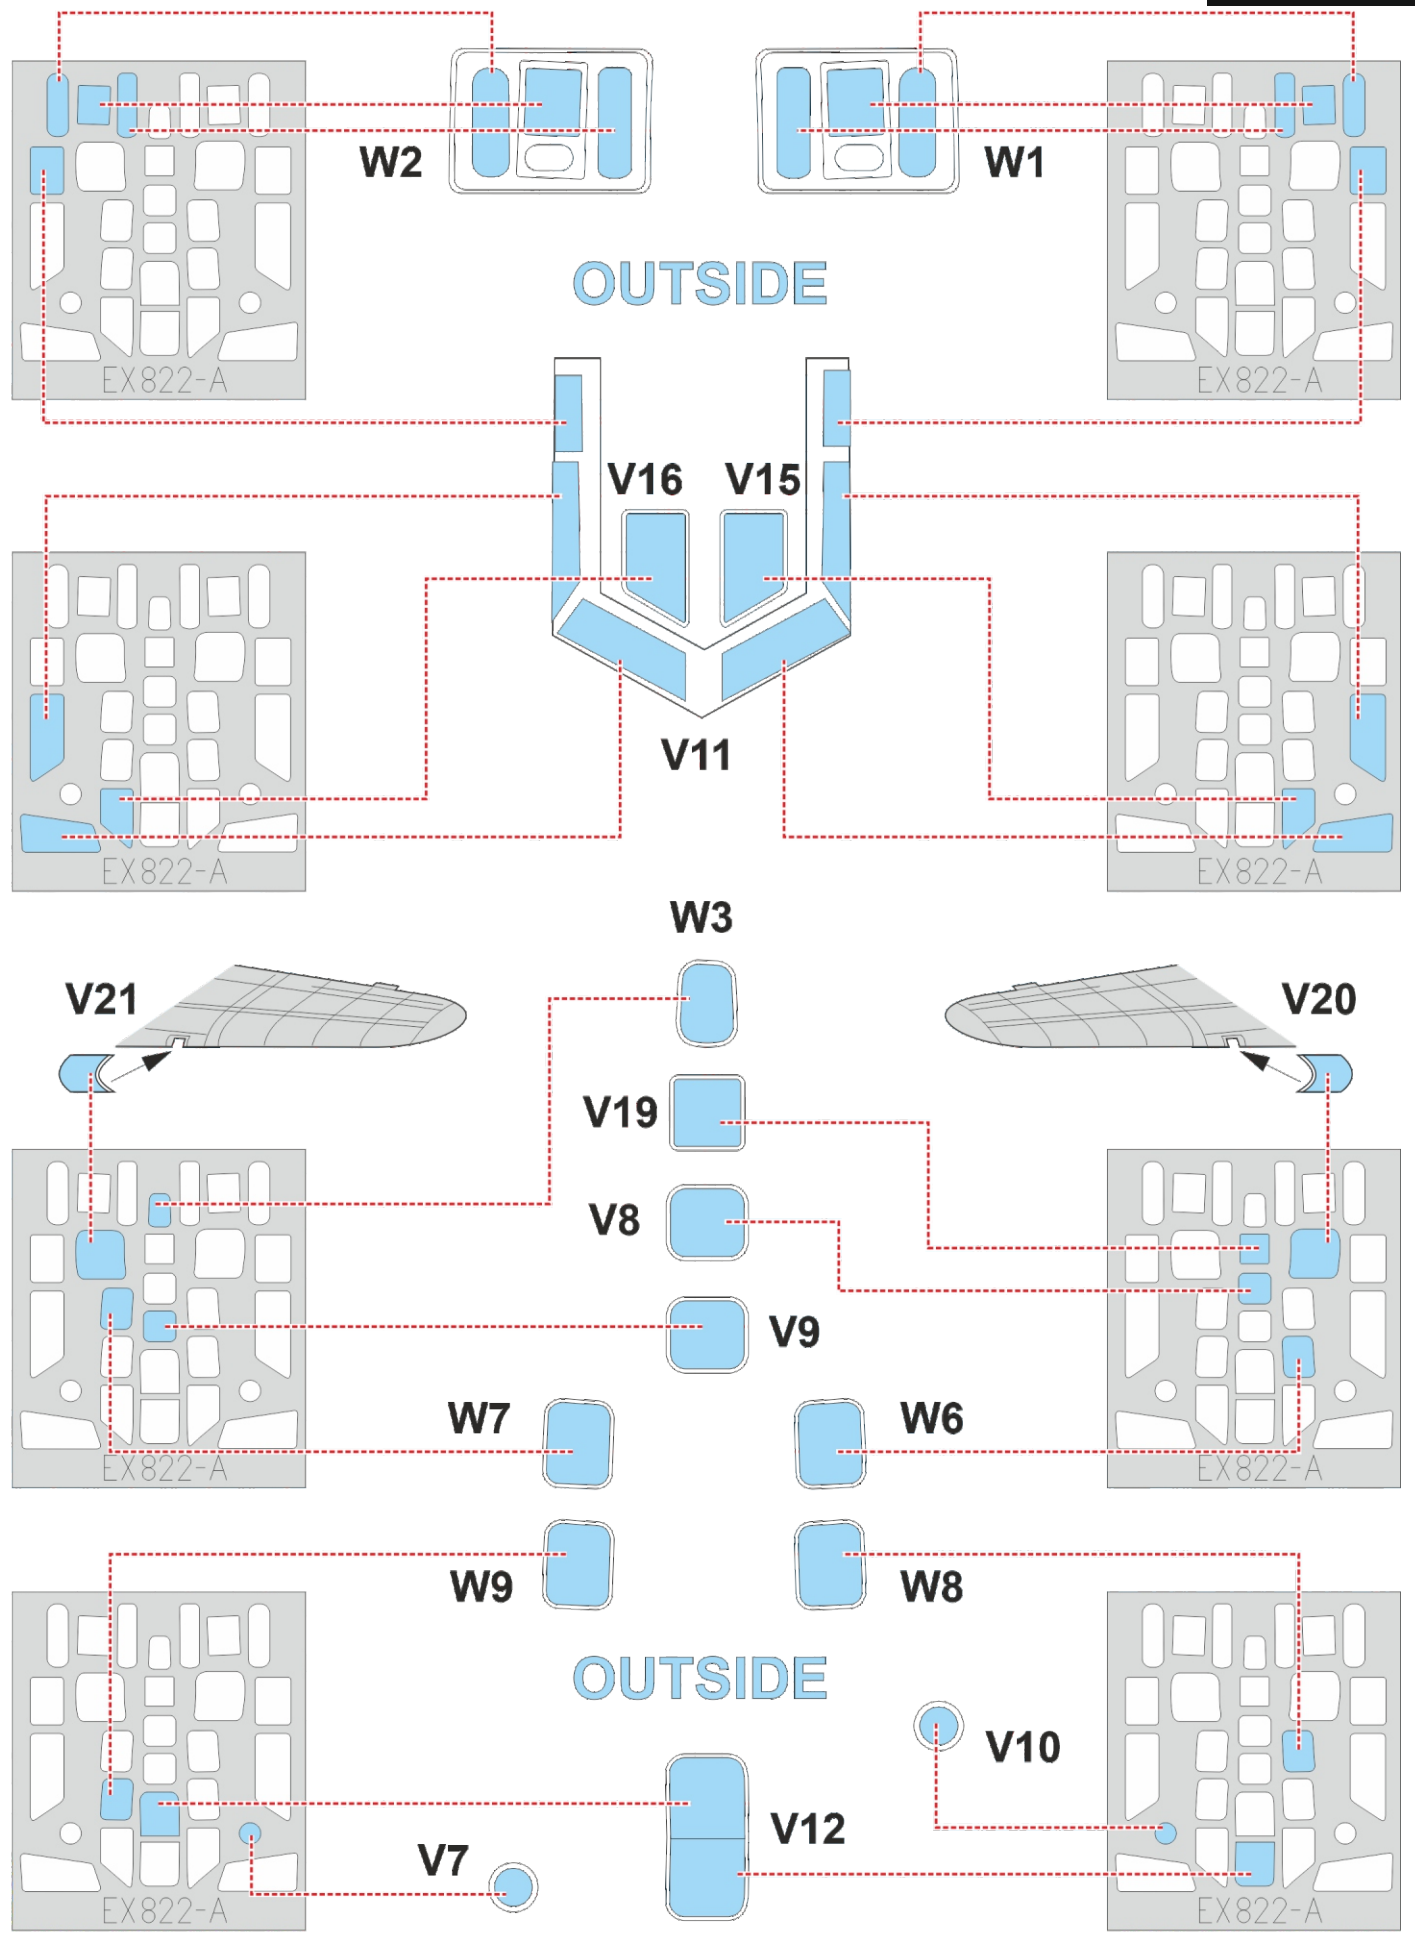

B-17G TFace

for kit **HKM**

scale **1/48**

OUTSIDE

LIQUID MASK

INSIDE

INSIDE

INSIDE