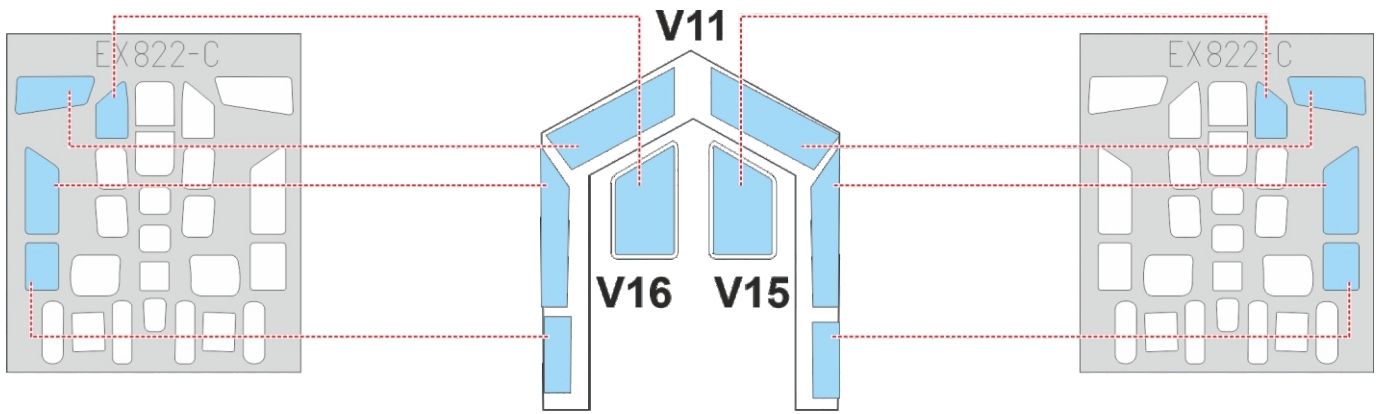

B-17G TFace

for kit **HKM**

scale **1/48**

OUTSIDE

LIQUID MASK

INSIDE

INSIDE

INSIDE