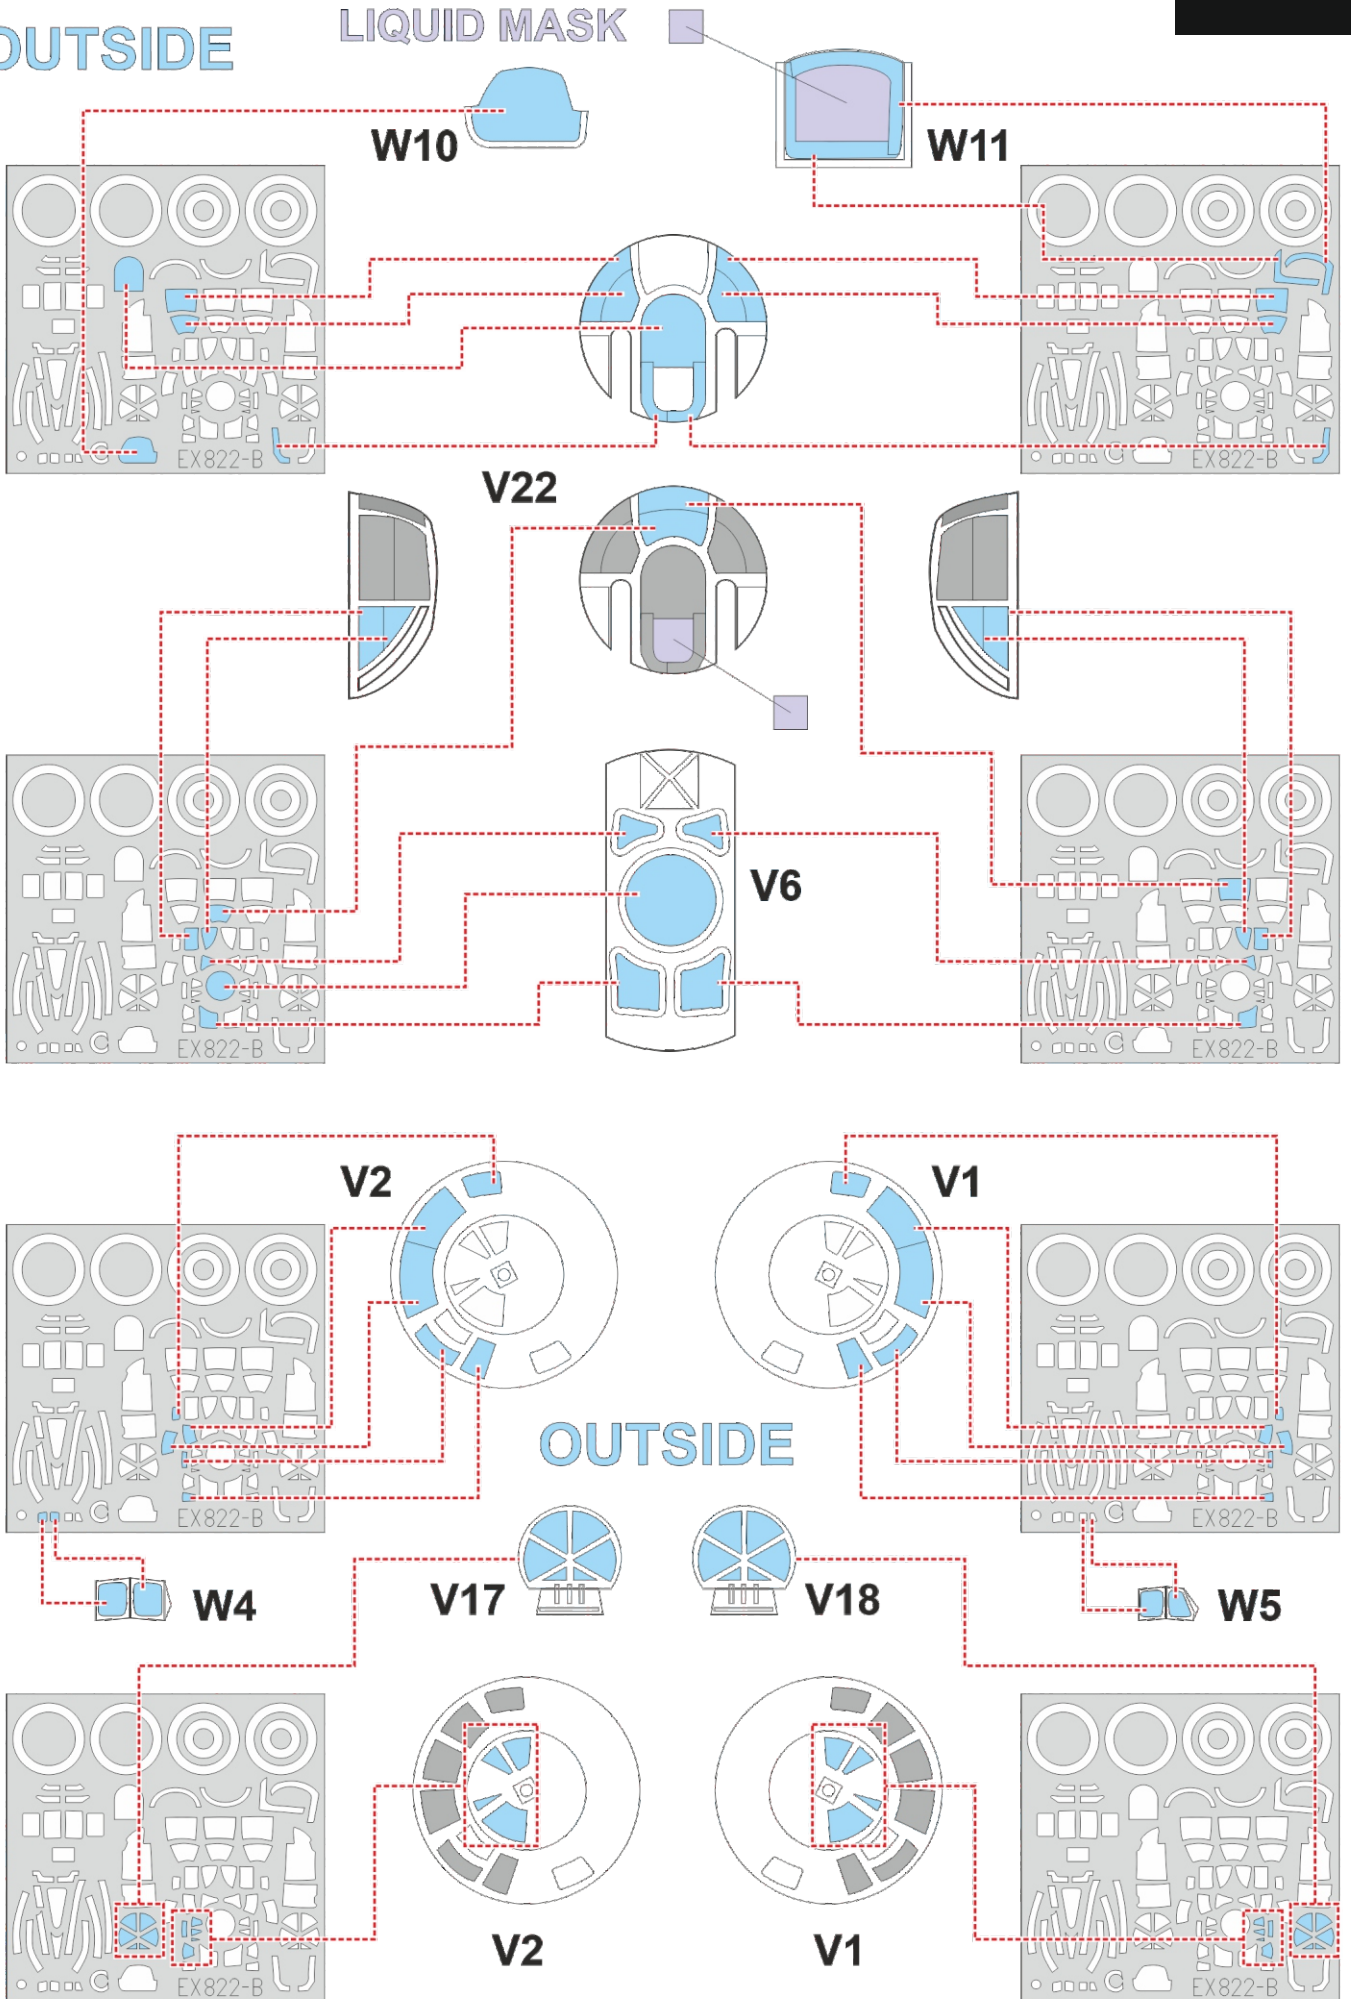

B-17G TFace

for kit **HKM**

scale **1/48**

OUTSIDE

LIQUID MASK

INSIDE

INSIDE

INSIDE