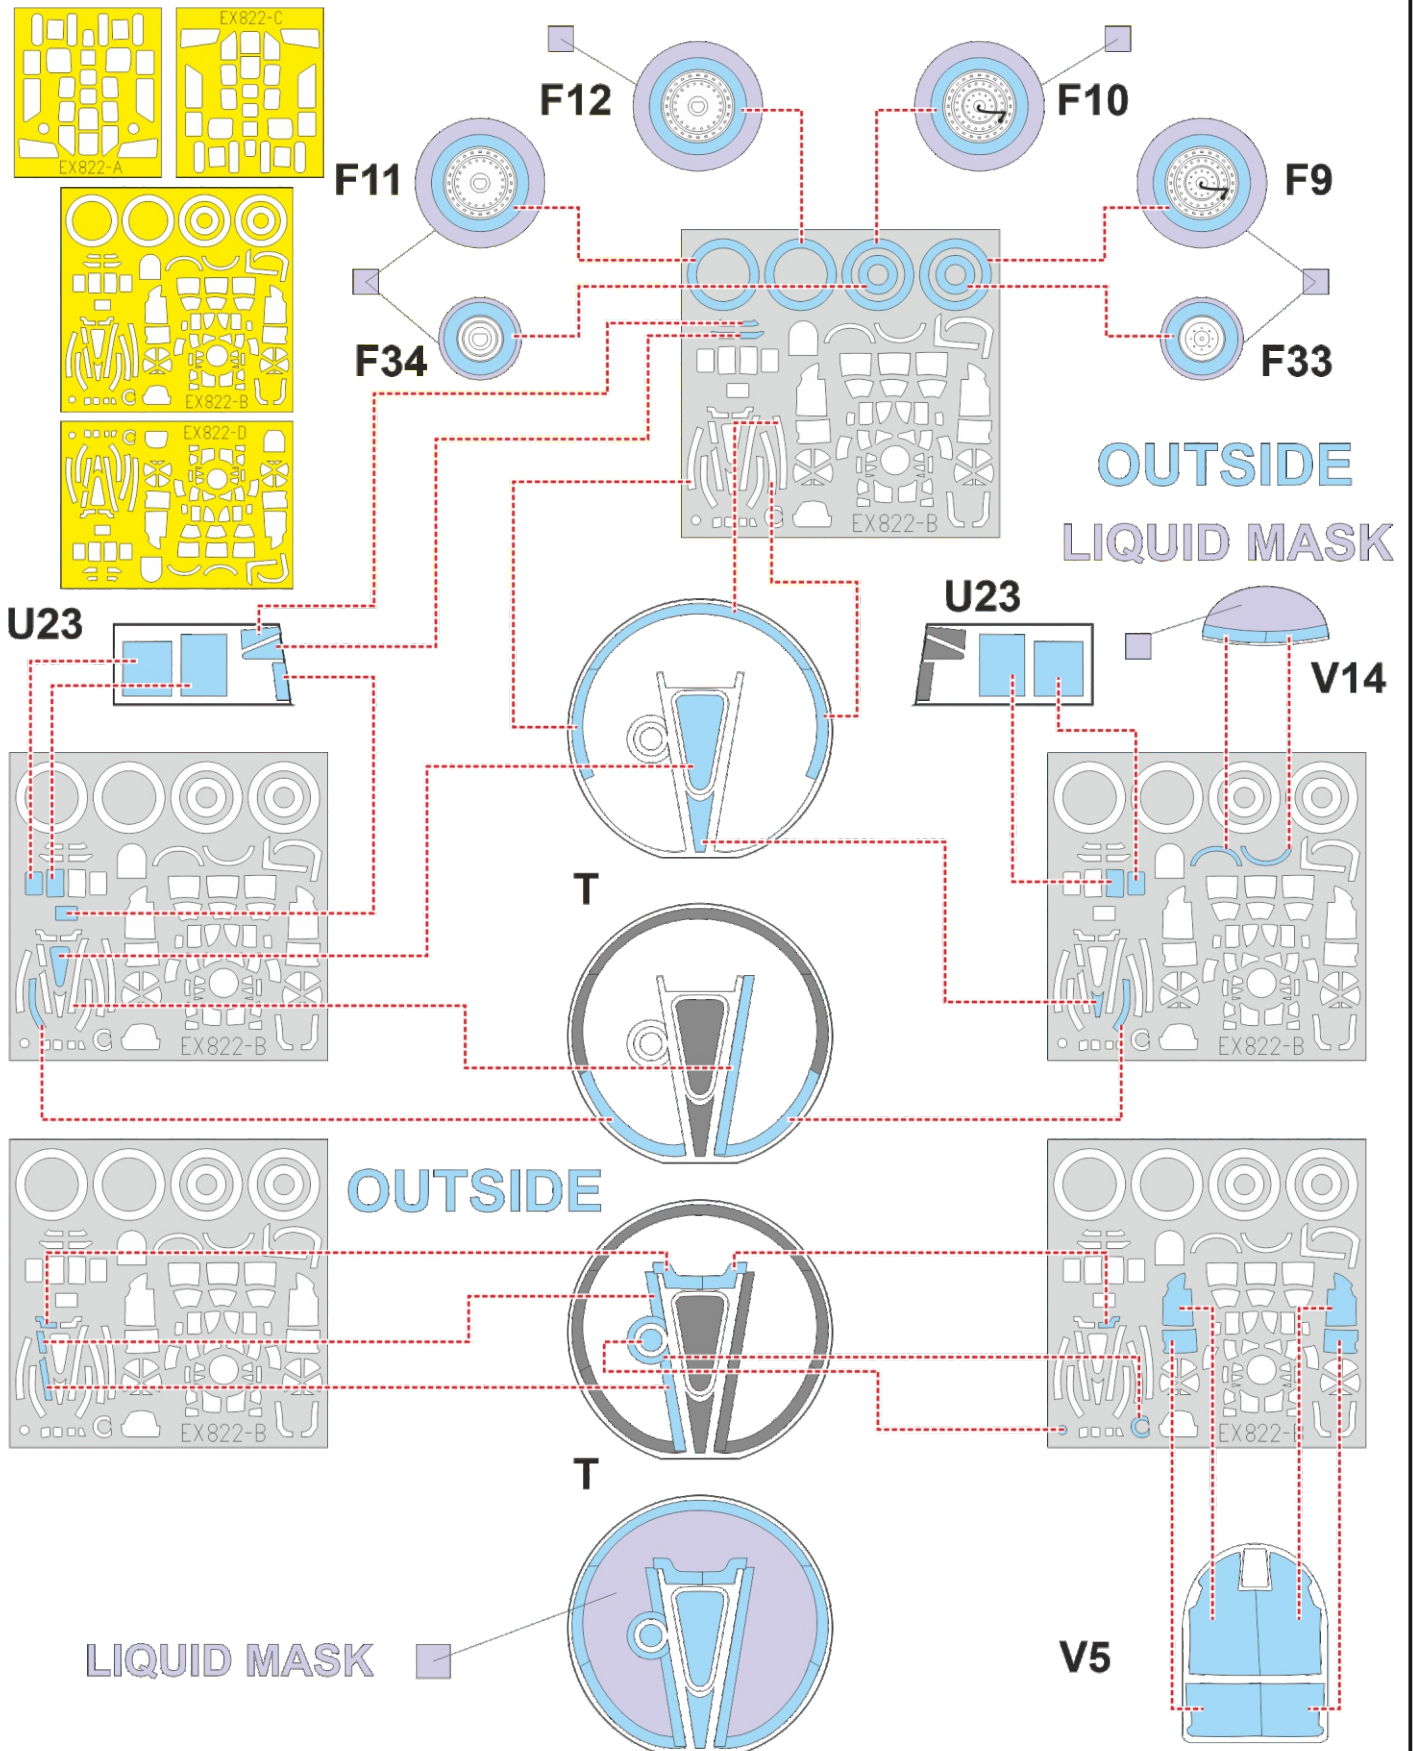

B-17G TFace

for kit **HKM**

scale **1/48**

OUTSIDE

LIQUID MASK

INSIDE

INSIDE

INSIDE