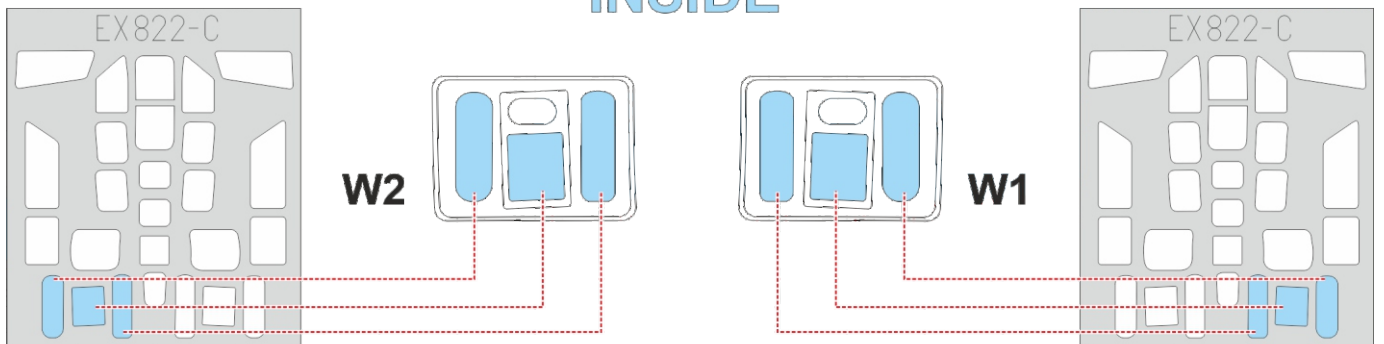

B-17G TFace

for kit **HKM**

scale **1/48**

OUTSIDE

LIQUID MASK

INSIDE

INSIDE

INSIDE