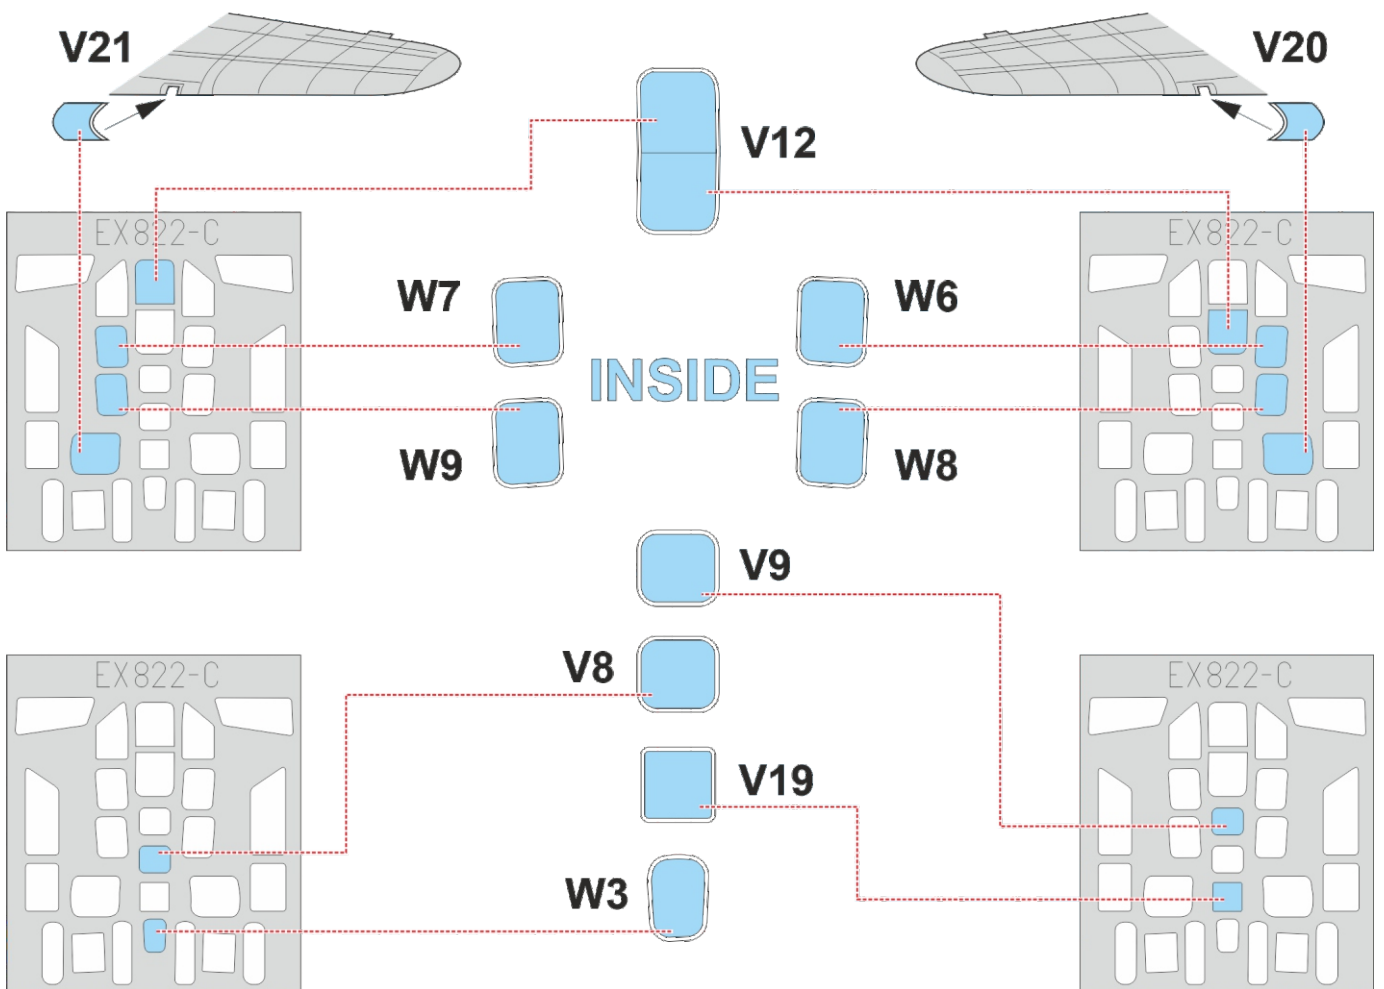

B-17G TFace

for kit **HKM**

scale **1/48**

OUTSIDE

LIQUID MASK

INSIDE

INSIDE

INSIDE