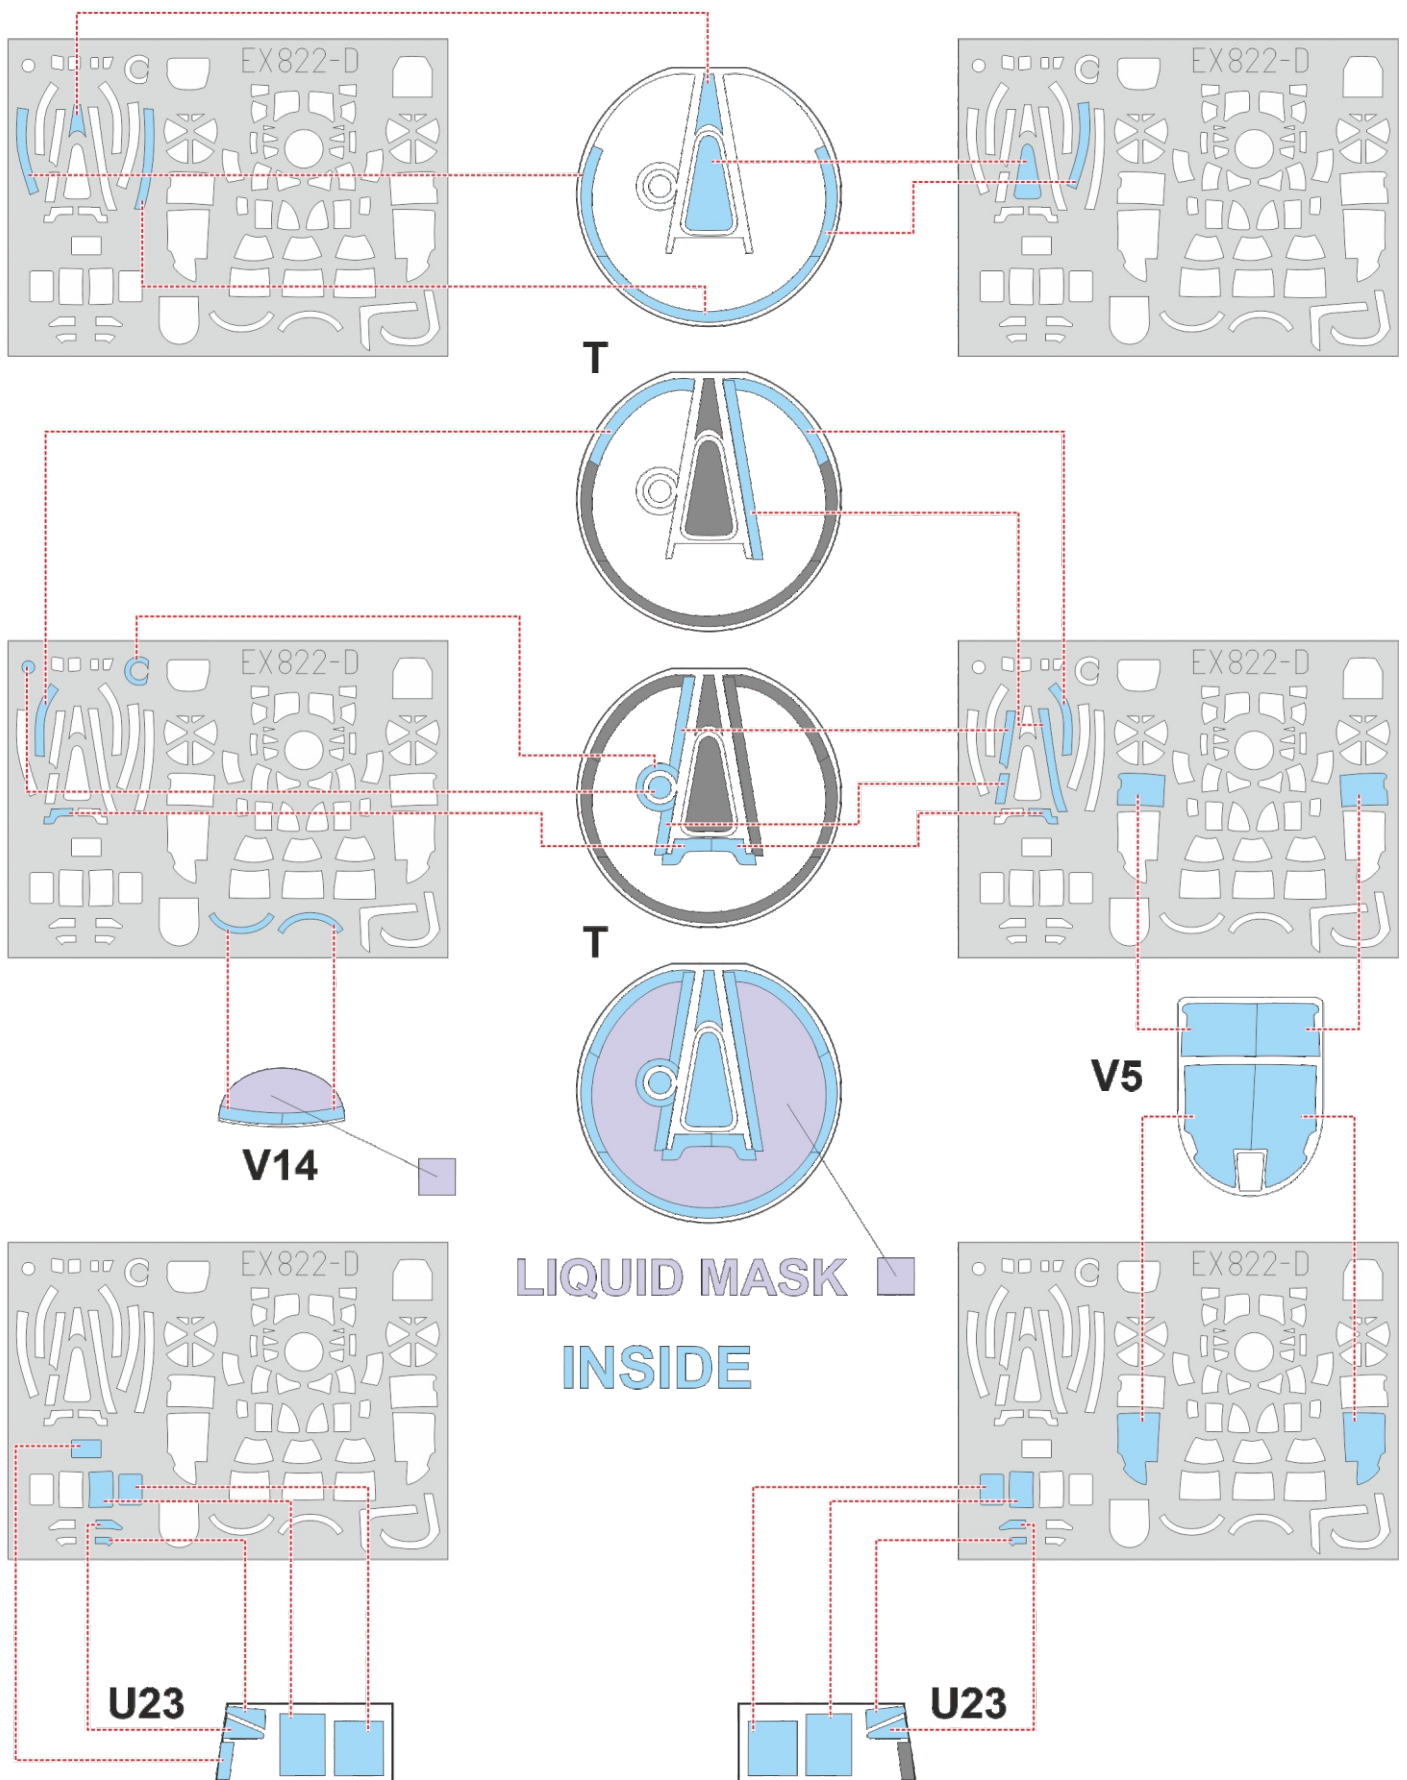

B-17G TFace

for kit **HKM**

scale **1/48**

OUTSIDE

LIQUID MASK

INSIDE

INSIDE

INSIDE