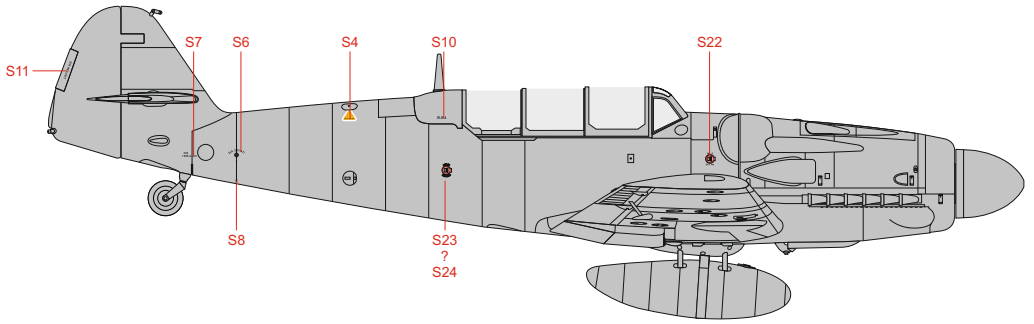

SCALE
1/72

CS-199 stencils

ITEM #
D72043

DESIGNED EXCLUSIVELY FOR CS-199 BY EDUARD

Eduard - Model Accessories, 435 21 Obrnice 170,
Czech Republic

WWW.EDUARD.COM

D72043 CS-199 stencils 1/72

C48 → C49

C56

WHEEL DISC