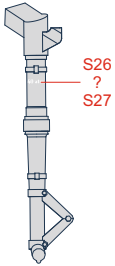

SCALE
1/72

CS-199 stencils

ITEM #
D72043

DESIGNED EXCLUSIVELY FOR CS-199 BY EDUARD

Eduard - Model Accessories, 435 21 Obrnice 170,
Czech Republic

WWW.EDUARD.COM

D72043 CS-199 stencils 1/72

C48 → C49

C56

WHEEL DISC