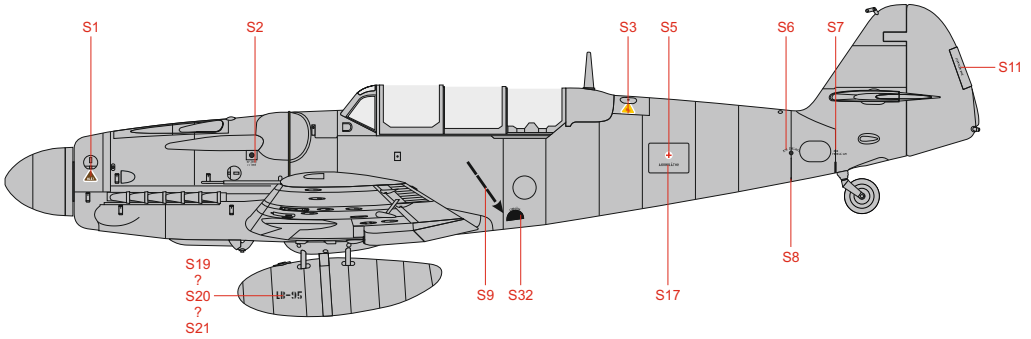

SCALE
1/72

CS-199 stencils

ITEM #
D72043

DESIGNED EXCLUSIVELY FOR CS-199 BY EDUARD

Eduard - Model Accessories, 435 21 Obrnice 170,
Czech Republic

WWW.EDUARD.COM

D72043 CS-199 stencils 1/72

C48 → C49

C56

WHEEL DISC