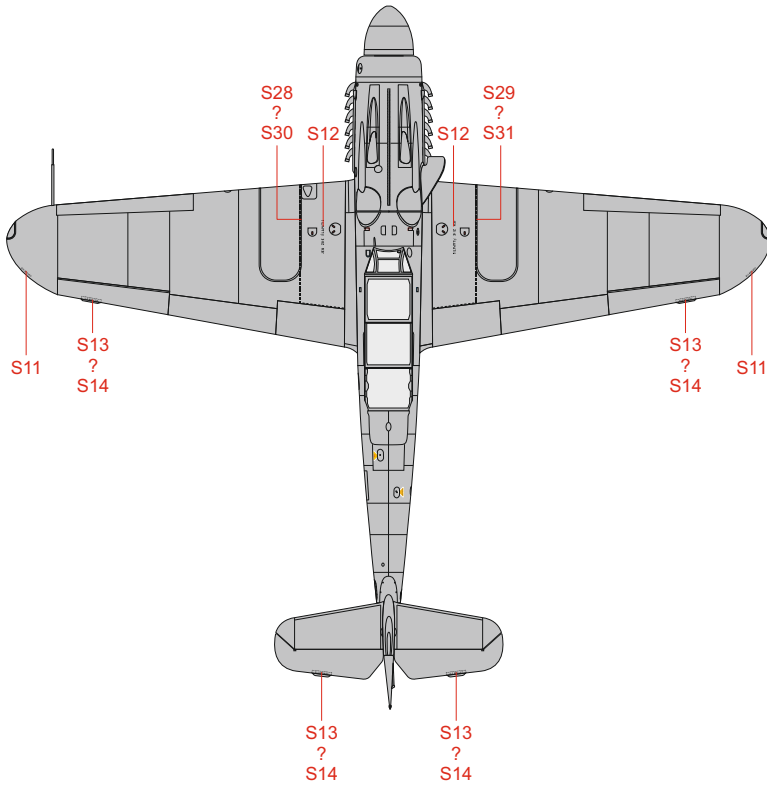

SCALE
1/72

CS-199 stencils

ITEM #
D72043

DESIGNED EXCLUSIVELY FOR CS-199 BY EDUARD

Eduard - Model Accessories, 435 21 Obrnice 170,
Czech Republic

WWW.EDUARD.COM

D72043 CS-199 stencils 1/72

C48 → C49

C56

WHEEL DISC