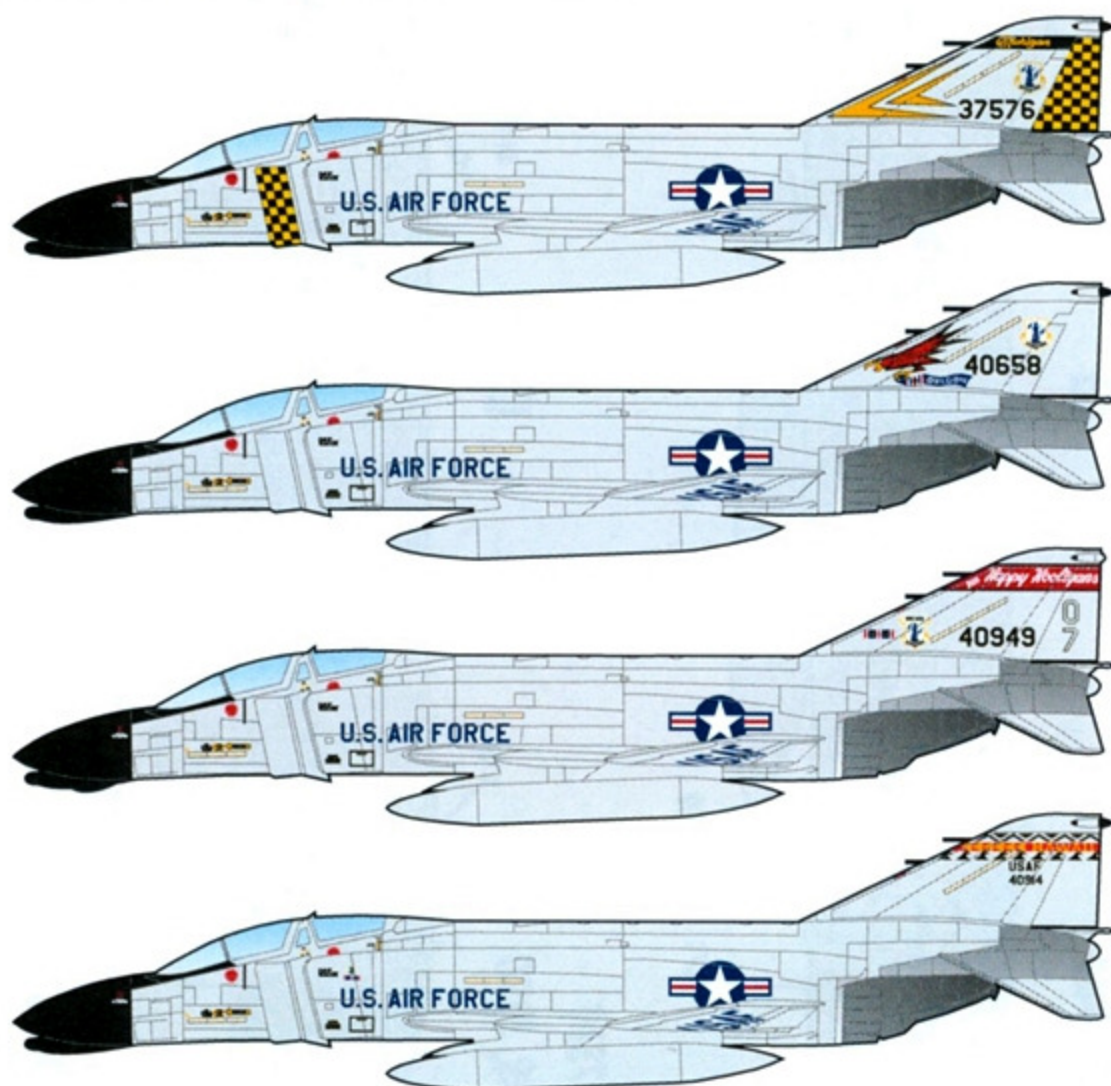

# Air National Guard F-4C/D

## Part 2

MI, OR, ND and HI ANG

## CARACAL MODELS CD48036 - ANG F-4C/D PHANTOM PART 2

**F-4C 63-7576**  
**MICHIGAN ANG**

**F-4C 64-0658**  
**OREGON ANG**

**F-4D 64-0949**  
**NORTH DAKOTA ANG**

**F-4C 64-0914**  
**HAWAII ANG**