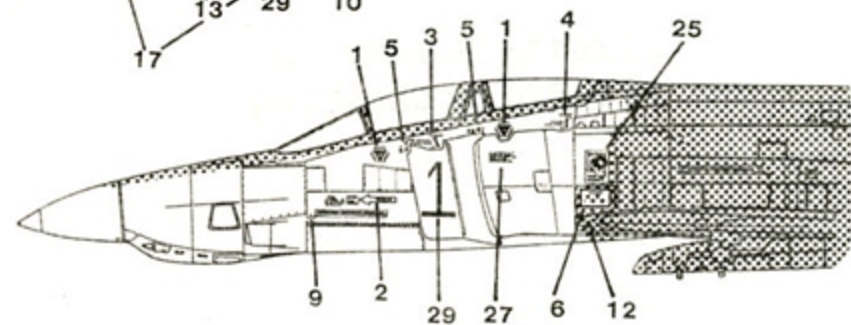

SuperScale Decal No. 48-445
RF-4C Photo Phantoms
192 TRS/152 TRG NV ANG, 67 RW CO.,
38 TRS/26 TRW From Desert Storm

Hill II paint scheme

FS 36118 Gunship Gray
FS 36320 Dk Ghost Gray

Research by:
Norris Graser

SCALE MODEL DECALS

RF-4C 65-0870
192 TRS/152 TRG
Nevada ANG as it looked
prior to Gulf War Service
late 1990

Wide portion of nose
stripe decal designed
as a buffer to
overlap paint line

RF-4C 69-370
38 TRS/26 TRW
Zweibrücken AB, Germany
Leader of a six plane
detachment based at Incirlik
Turkey during Desert Storm