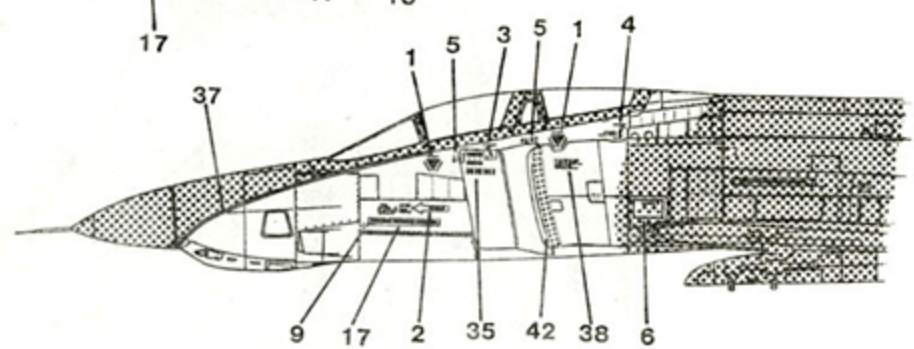

SCALE MODEL DECALS

RF-4C 65-0870
192 TRS/152 TRG
Nevada ANG as it looked
prior to Gulf War Service
late 1990

Wide portion of nose
stripe decal designed
as a buffer to
overlap paint line

RF-4C 69-370
38 TRS/26 TRW
Zweibrücken AB, Germany
Leader of a six plane
detachment based at Incirlik
Turkey during Desert Storm