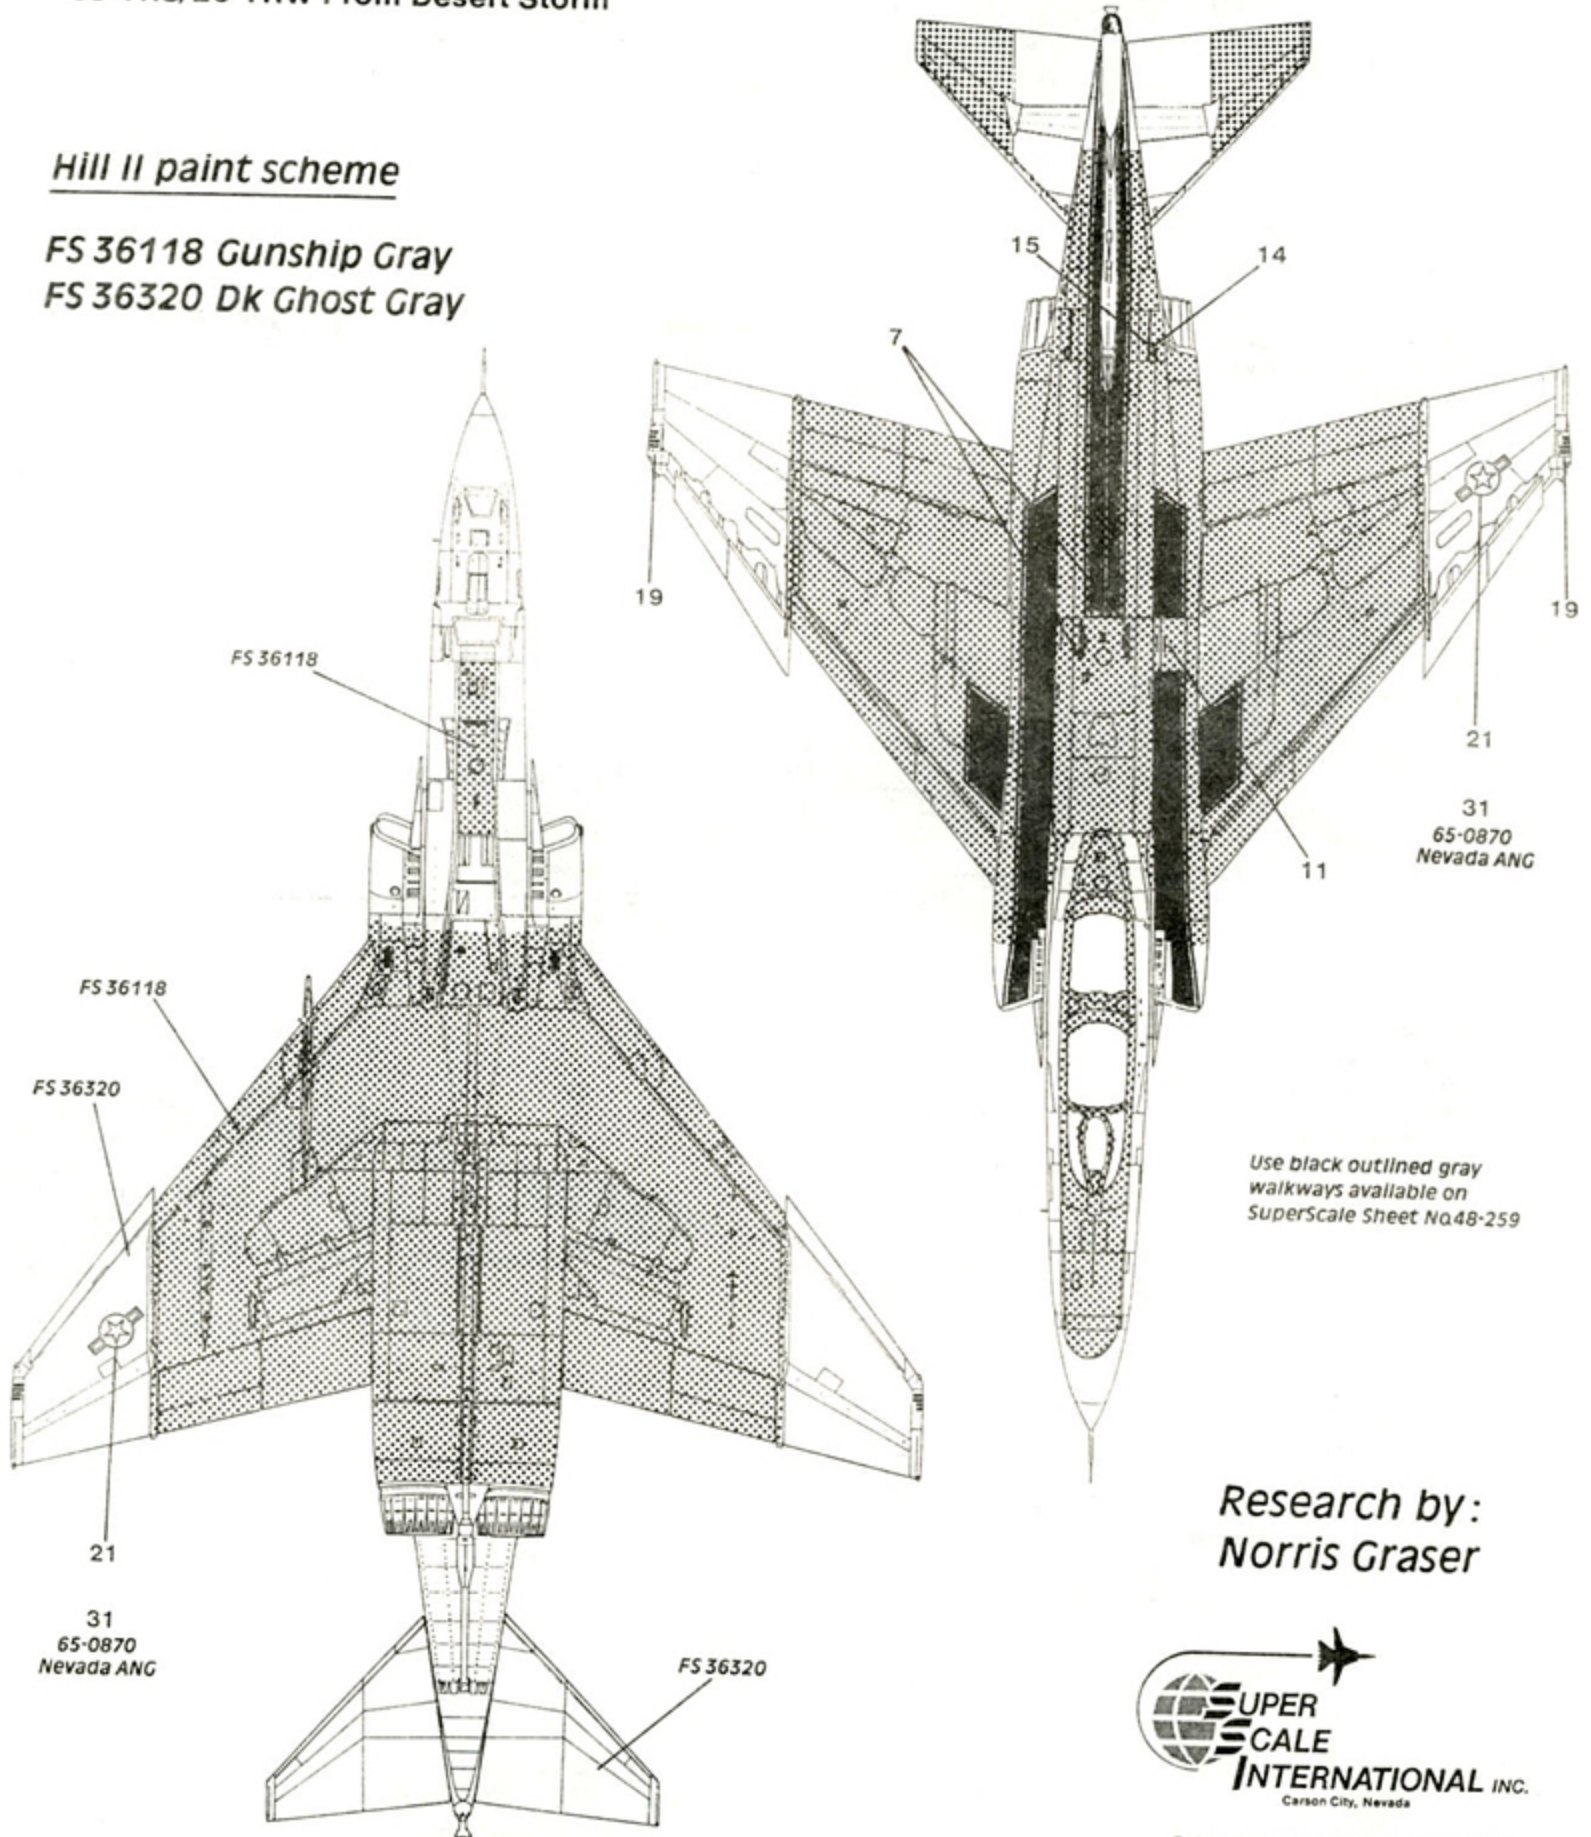

SuperScale Decal No. 48-445
RF-4C Photo Phantoms
192 TRS/152 TRG NV ANG, 67 RW CO.,
38 TRS/26 TRW From Desert Storm

Hill II paint scheme

FS 36118 Gunship Gray
FS 36320 Dk Ghost Gray

Research by:
Norris Graser

SCALE MODEL DECALS

RF-4C 65-0870
192 TRS/152 TRG
Nevada ANG as it looked
prior to Gulf War Service
late 1990

Wide portion of nose
stripe decal designed
as a buffer to
overlap paint line

RF-4C 69-370
38 TRS/26 TRW
Zweibrücken AB, Germany
Leader of a six plane
detachment based at Incirlik
Turkey during Desert Storm

RF-4C 69-357
67 RW Commander
Bergstrom AFB, Texas
Post Desert Storm
markings 1992