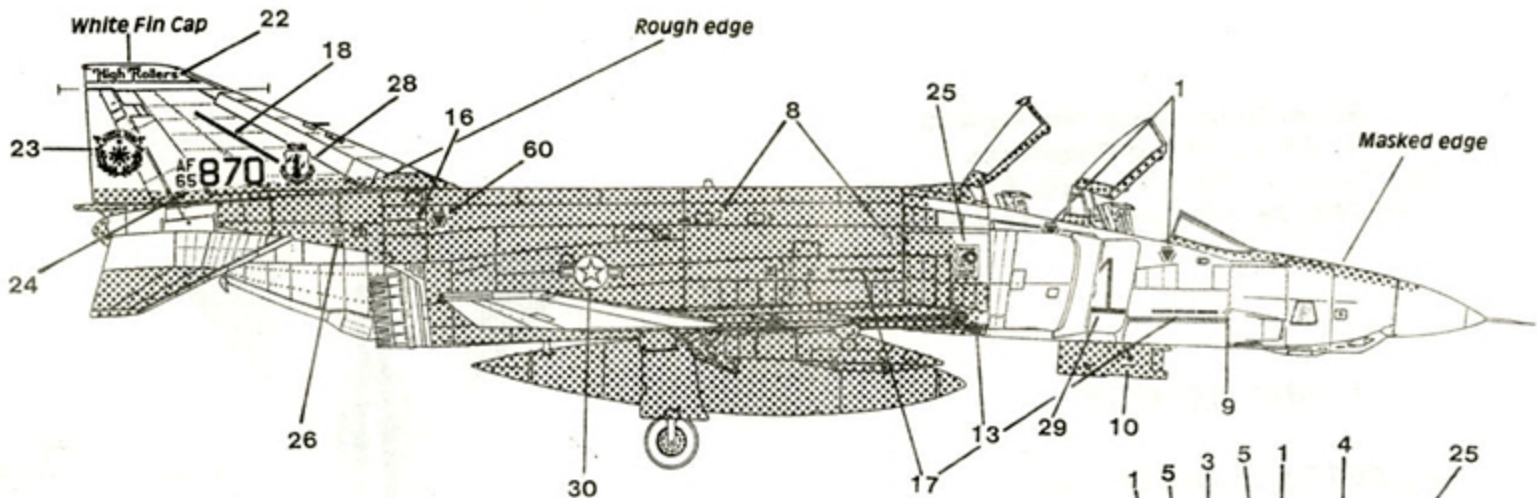

SuperScale Decal No. 48-445
RF-4C Photo Phantoms
192 TRS/152 TRG NV ANG, 67 RW CO.,
38 TRS/26 TRW From Desert Storm

Hill II paint scheme

FS 36118 Gunship Gray
FS 36320 Dk Ghost Gray

Research by:
Norris Graser

SCALE MODEL DECALS

RF-4C 65-0870
192 TRS/152 TRG
Nevada ANG as it looked
prior to Gulf War Service
late 1990

Wide portion of nose
stripe decal designed
as a buffer to
overlap paint line

RF-4C 69-370
38 TRS/26 TRW
Zweibrücken AB, Germany
Leader of a six plane
detachment based at Incirlik
Turkey during Desert Storm