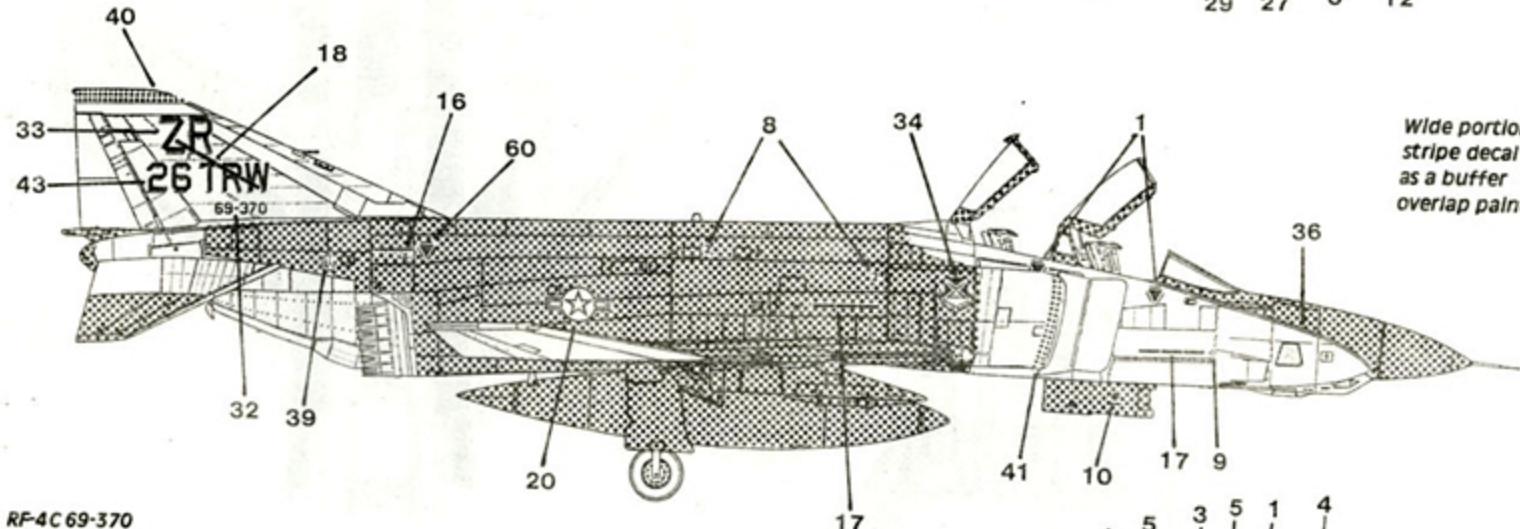

SuperScale Decal No. 48-445
RF-4C Photo Phantoms
192 TRS/152 TRG NV ANG, 67 RW CO.,
38 TRS/26 TRW From Desert Storm

Hill II paint scheme

FS 36118 Gunship Gray
FS 36320 Dk Ghost Gray

Research by:
Norris Graser

SCALE MODEL DECALS

RF-4C 65-0870
192 TRS/152 TRG
Nevada ANG as it looked
prior to Gulf War Service
late 1990

Wide portion of nose
stripe decal designed
as a buffer to
overlap paint line

RF-4C 69-370
38 TRS/26 TRW
Zweibrücken AB, Germany
Leader of a six plane
detachment based at Incirlik
Turkey during Desert Storm