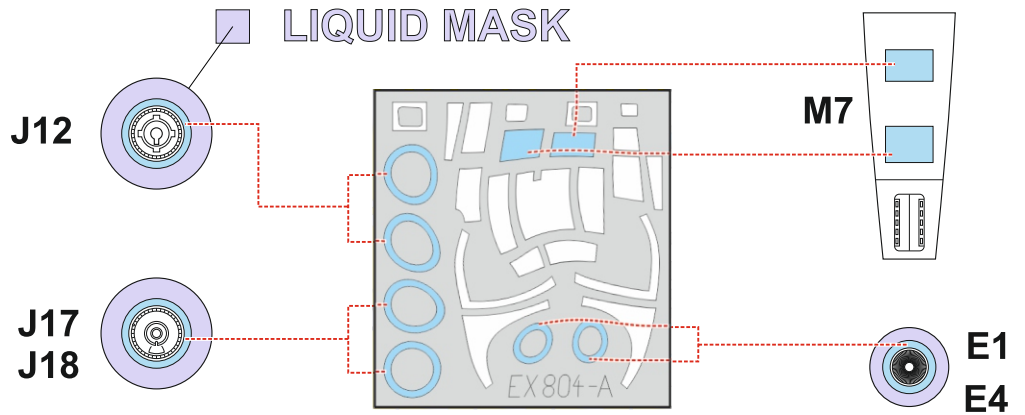

Ar 234B TFace

for kit **HASEGAWA/HOBBY 2000**

scale **1/48**

N2

OUTSIDE

LIQUID MASK

INSIDE

P1

N1

N3

INSIDE

N2

M7