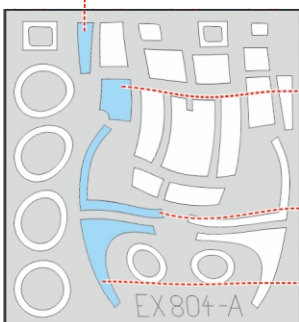

Ar 234B TFace

for kit **HASEGAWA/HOBBY 2000**

scale **1/48**

N2

OUTSIDE

LIQUID MASK

INSIDE

P1

N1

N3

INSIDE

N2

M7