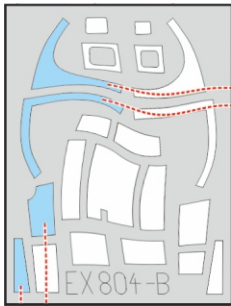

Ar 234B TFace

for kit **HASEGAWA/HOBBY 2000**

scale **1/48**

N2

OUTSIDE

LIQUID MASK

INSIDE

P1

N1

N3

INSIDE

N2

M7