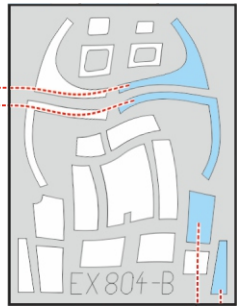

Ar 234B TFace

for kit **HASEGAWA/HOBBY 2000**

scale **1/48**

N2

OUTSIDE

LIQUID MASK

INSIDE

P1

N1

N3

INSIDE

N2

M7