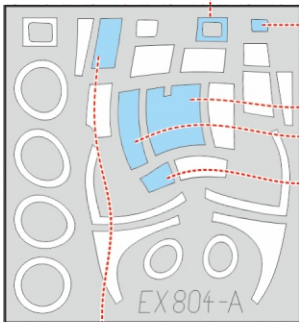

Ar 234B TFace

for kit **HASEGAWA/HOBBY 2000**

scale **1/48**

N2

OUTSIDE

LIQUID MASK

INSIDE

P1

N1

N3

INSIDE

N2

M7