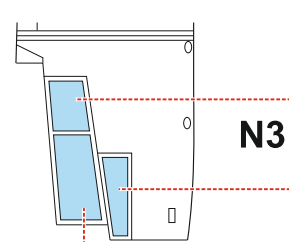

Ar 234B TFace

for kit **HASEGAWA/HOBBY 2000**

scale **1/48**

N2

OUTSIDE

LIQUID MASK

INSIDE

P1

N1

N3

INSIDE

N2

M7