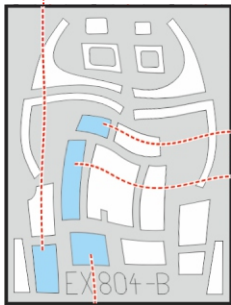

Ar 234B TFace

for kit **HASEGAWA/HOBBY 2000**

scale **1/48**

N2

OUTSIDE

LIQUID MASK

INSIDE

P1

N1

N3

INSIDE

N2

M7