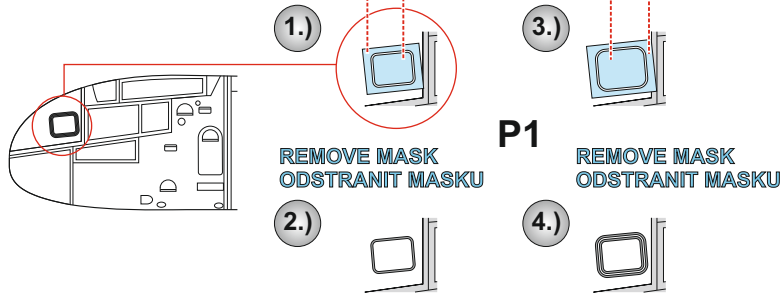

Ar 234B TFace

for kit **HASEGAWA/HOBBY 2000**

scale **1/48**

N2

OUTSIDE

LIQUID MASK

INSIDE

P1

N1

N3

INSIDE

N2

M7