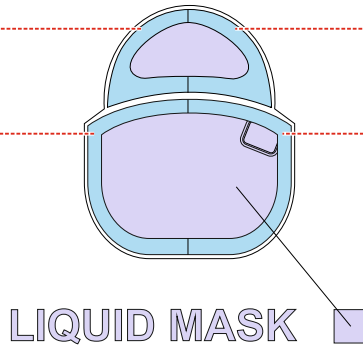

Ar 234B TFace

for kit **HASEGAWA/HOBBY 2000**

scale **1/48**

N2

OUTSIDE

LIQUID MASK

INSIDE

P1

N1

N3

INSIDE

N2

M7