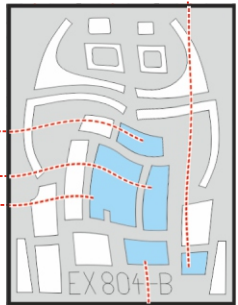

Ar 234B TFace

for kit **HASEGAWA/HOBBY 2000**

scale **1/48**

N2

OUTSIDE

LIQUID MASK

INSIDE

P1

N1

N3

INSIDE

N2

M7