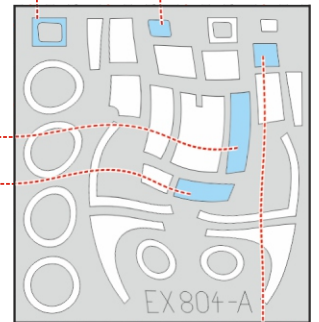

Ar 234B TFace

for kit **HASEGAWA/HOBBY 2000**

scale **1/48**

N2

OUTSIDE

LIQUID MASK

INSIDE

P1

N1

N3

INSIDE

N2

M7