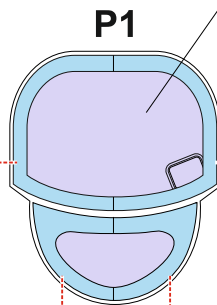

Ar 234B TFace

for kit **HASEGAWA/HOBBY 2000**

scale **1/48**

N2

OUTSIDE

LIQUID MASK

INSIDE

P1

N1

N3

INSIDE

N2

M7