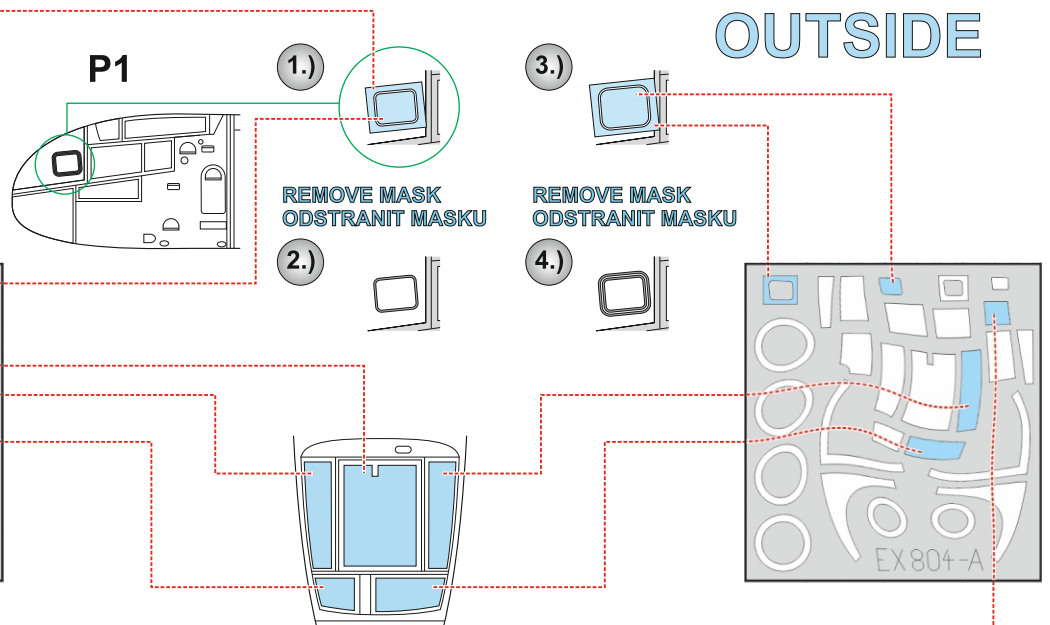

Ar 234B TFace

for kit **HASEGAWA/HOBBY 2000**

scale **1/48**

N2

OUTSIDE

LIQUID MASK

INSIDE

P1

N1

N3

INSIDE

N2

M7