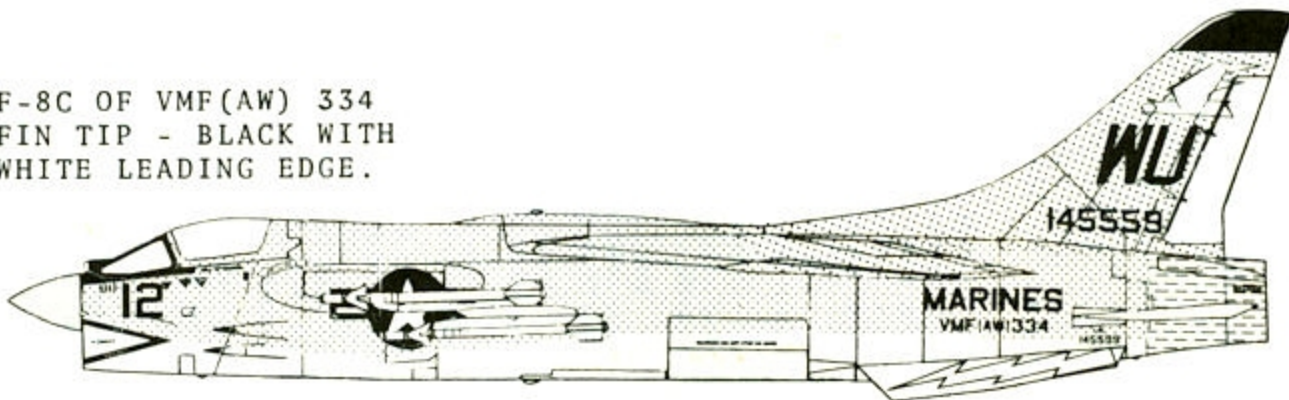

F-8C OF VMF(AW) 334
FIN TIP - BLACK WITH
WHITE LEADING EDGE.