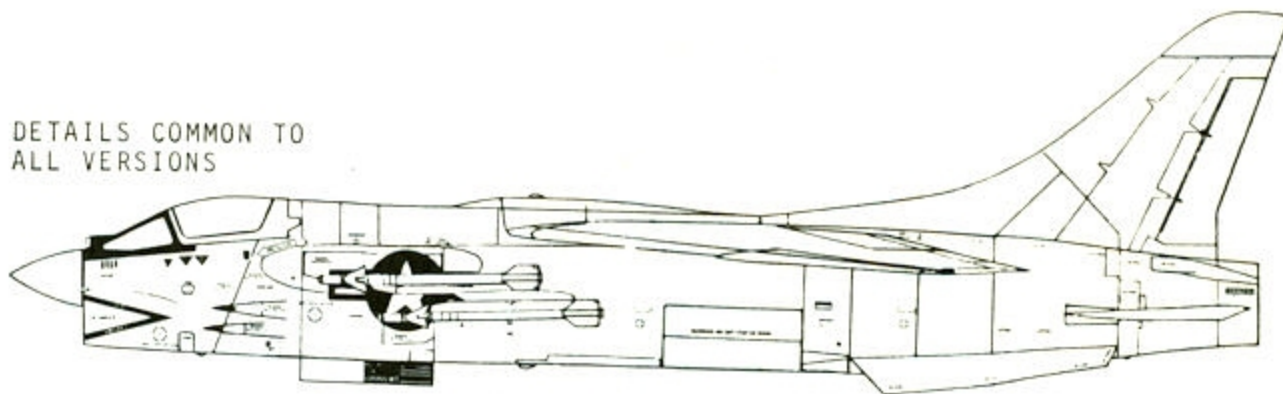

DETAILS COMMON TO
ALL VERSIONS

GENERAL PAINTING INFORMATION: NAVY F-8 CRUSADER

GULL GREY-ALL UPPER SURFACES OF FUSELAGE, WINGS & TAIL.	OFF-WHITE- RADOME.
WHITE - ALL UNDER SURFACES OF FUSELAGE & WINGS	BLACK- ANTI-GLARE PANEL.
RUDDER, VENTRAL FINS, AILERONS, FLAPS,	BARE METAL-EXHAUST CONE.
STABILATORS, WHEEL WELLS, GEAR STRUTS,	NATIONAL- FUSELAGE 40"
MISSILES & AUX. FUEL TANKS.	INSIGNIA WINGS 40"
COLOR NUMBERS- GULL GREY #36440	INSIGNIA WHITE #17875