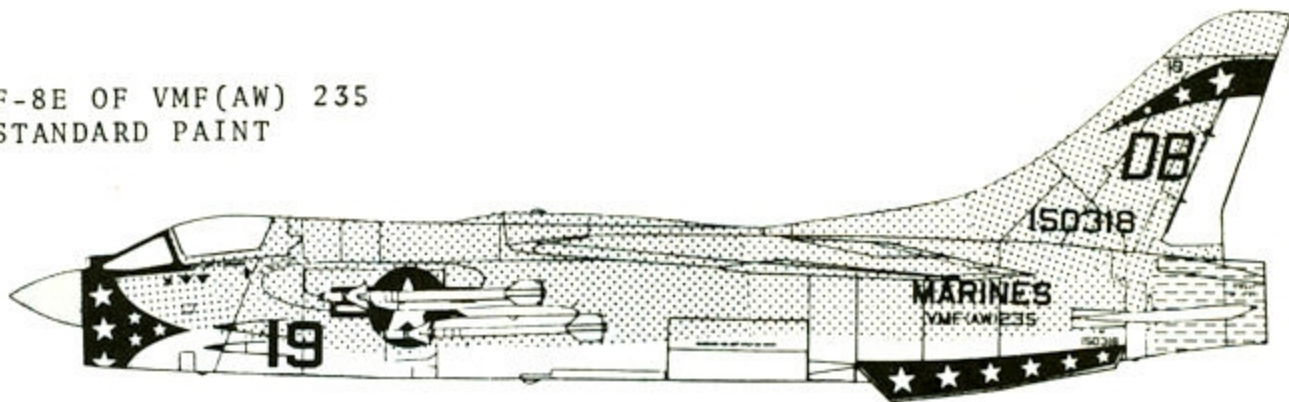

48th Scale

NO

48-82

F-8 CRUSADERS MARINE

MICRO SCALE DECAL

BY KRASEL INDUSTRIES, INC. SANTA ANA, CA 92705

AIRCRAFT

SPLIT VIEW SHOWING
STENCIL DETAILS
COMMON TO ALL VERSIONS

RECOMENDED KIT:
SCALE CRAFT VOUGHT F-8E

We recomend Polly S paints for matching
federal standard colors.

 The International Plastic Modelers Society is an organization devoted to developing the plastic modeling art. It was formed "By Modelers - For Modelers". If you wish to expand your modeling talents, write for further information to: IPMS/USA, New Member Information, P.O. Box 2555, Long Beach, Ca., 90801;

F-8E OF VMF(AW) 235
STANDARD PAINT

F-8C OF VMF(AW) 334
FIN TIP - BLACK WITH
WHITE LEADING EDGE.

DETAILS COMMON TO
ALL VERSIONS

GENERAL PAINTING INFORMATION: NAVY F-8 CRUSADER

- | | |
|---|--------------------------|
| GULL GREY-ALL UPPER SURFACES OF FUSELAGE, WINGS & TAIL. | OFF-WHITE- RADOME. |
| WHITE - ALL UNDER SURFACES OF FUSELAGE & WINGS | BLACK- ANTI-GLARE PANEL. |
| RUDDER, VENTRAL FINS, AILERONS, FLAPS, | BARE METAL-EXHAUST CONE. |
| STABILATORS, WHEEL WELLS, GEAR STRUTS, | NATIONAL- FUSELAGE 40" |
| MISSILES & AUX. FUEL TANKS. | INSIGNIA WINGS 40" |
| COLOR NUMBERS- GULL GREY #36440 | INSIGNIA WHITE #17875 |