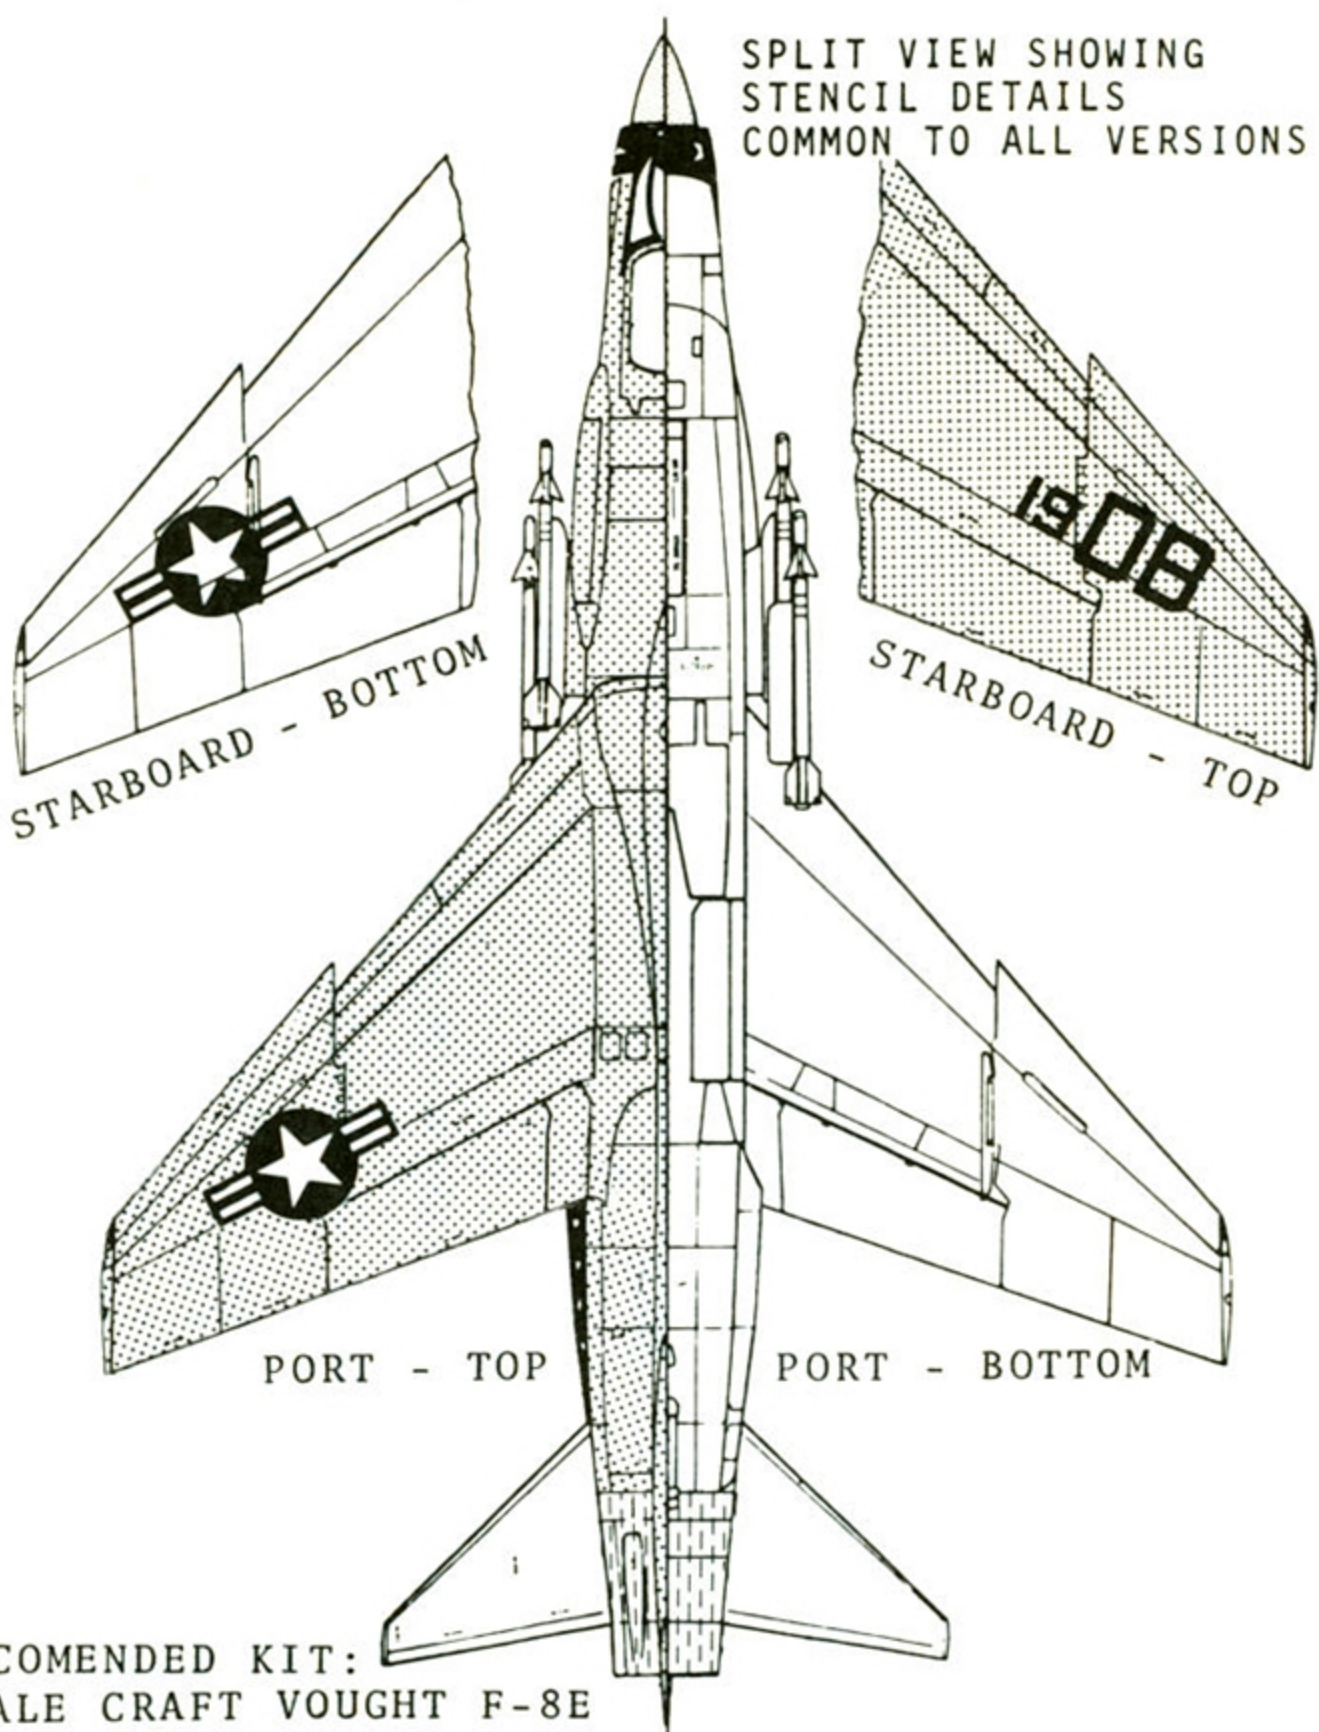

48th Scale

NO

48-82

F-8 CRUSADERS MARINE

MICRO SCALE DECAL

BY KRASEL INDUSTRIES, INC. SANTA ANA, CA 92705

AIRCRAFT

SPLIT VIEW SHOWING
STENCIL DETAILS
COMMON TO ALL VERSIONS

F-8E OF VMF(AW) 235
STANDARD PAINT

F-8C OF VMF(AW) 334
FIN TIP - BLACK WITH
WHITE LEADING EDGE.

DETAILS COMMON TO
ALL VERSIONS

GENERAL PAINTING INFORMATION: NAVY F-8 CRUSADER

- | | |
|---|--------------------------|
| GULL GREY-ALL UPPER SURFACES OF FUSELAGE, WINGS & TAIL. | OFF-WHITE- RADOME. |
| WHITE - ALL UNDER SURFACES OF FUSELAGE & WINGS | BLACK- ANTI-GLARE PANEL. |
| RUDDER, VENTRAL FINS, AILERONS, FLAPS, | BARE METAL-EXHAUST CONE. |
| STABILATORS, WHEEL WELLS, GEAR STRUTS, | NATIONAL- FUSELAGE 40" |
| MISSILES & AUX. FUEL TANKS. | INSIGNIA WINGS 40" |
| COLOR NUMBERS- GULL GREY #36440 | INSIGNIA WHITE #17875 |