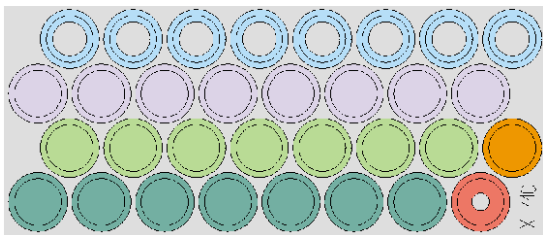

**eduard**  
**Express Mask**

**XT 110**

# MIAl Abrams wheel mask

A die-cut mask for accurate painting for Tamiya kit

*1/35 KIT*

*KIT PART A3  
INSIDE*

*KIT PART A3  
OUTSIDE*

*KIT PART A2  
INSIDE*

*KIT PART A2  
OUTSIDE*

*KIT PART A10  
INSIDE*

*KIT PART A10  
OUTSIDE*