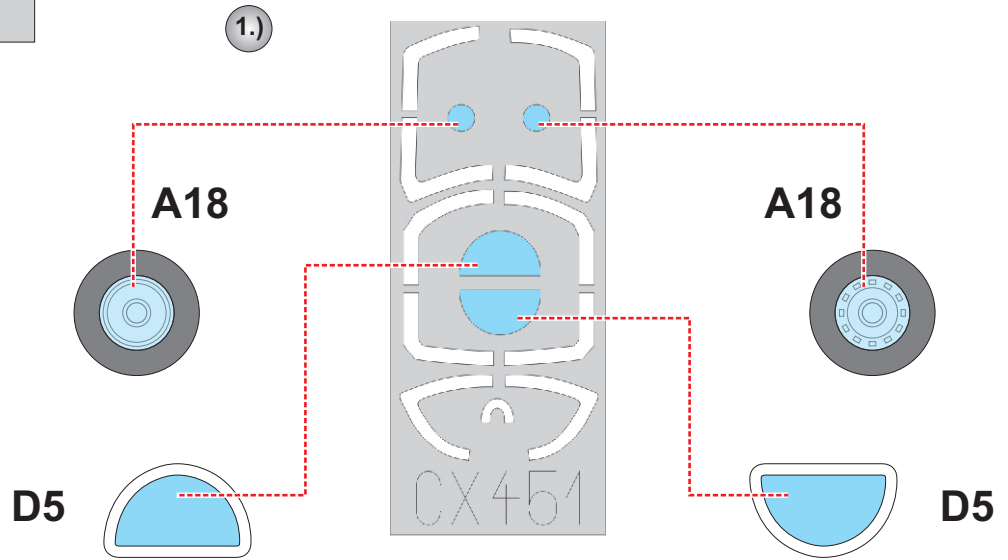

eduard
MASK

CX 451

L-29 Delfin 1/72

The die-cut mask for accurate canopy frame painting of the
AMK 86001 scale 1/72 KIT

LIQUID MASK