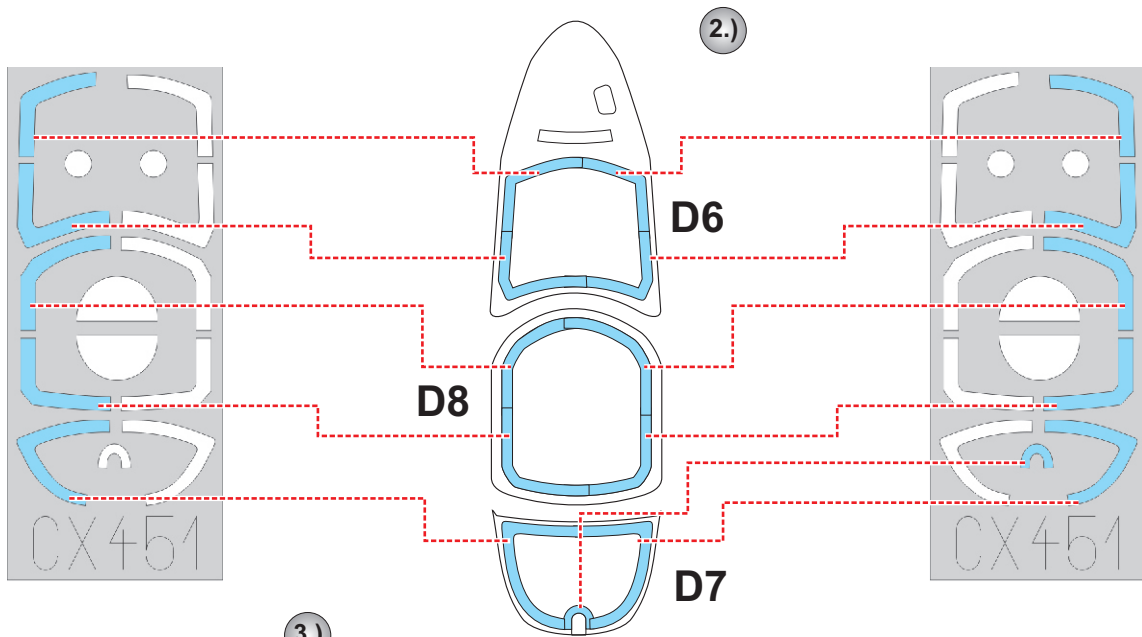

eduard
MASK

CX 451

L-29 Delfin 1/72

The die-cut mask for accurate canopy frame painting of the
AMK 86001 scale 1/72 KIT

LIQUID MASK