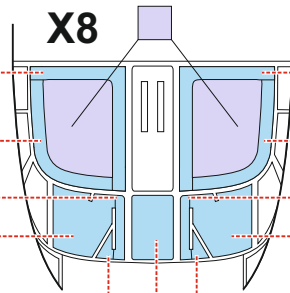

Sea King

for kit **AIRFIX**

scale **1/48**

LIQUID MASK

X6

X7

LIQUID MASK

X9