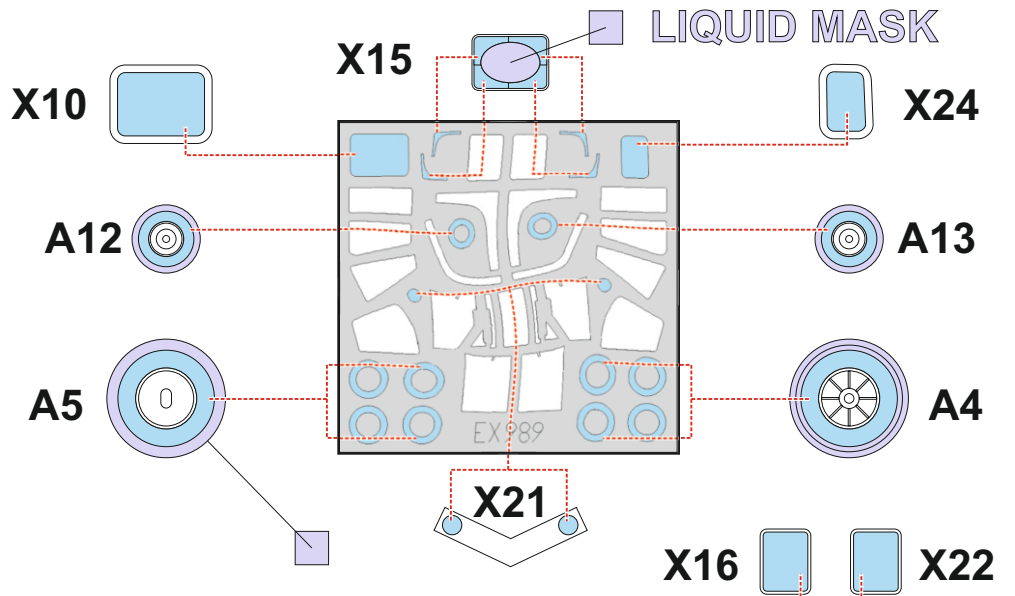

Sea King

for kit **AIRFIX**

scale **1/48**

LIQUID MASK

X6

X7

LIQUID MASK

X9