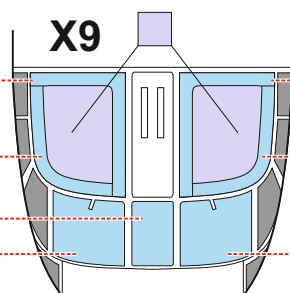

Sea King

for kit **AIRFIX**

scale **1/48**

LIQUID MASK

X6

X7

LIQUID MASK

X9