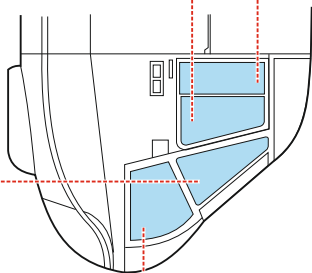

Sea King

for kit **AIRFIX**

scale **1/48**

LIQUID MASK

X6

X7

LIQUID MASK

X9