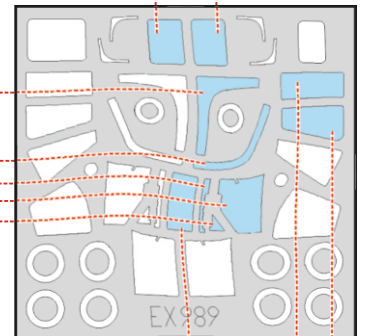

Sea King

for kit **AIRFIX**

scale **1/48**

LIQUID MASK

X6

X7

LIQUID MASK

X9