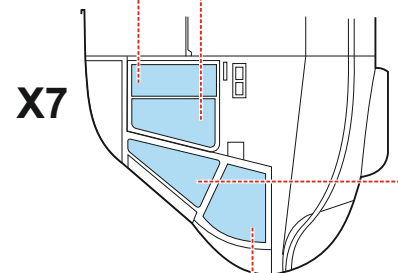

Sea King

for kit **AIRFIX**

scale **1/48**

LIQUID MASK

X6

X7

LIQUID MASK

X9