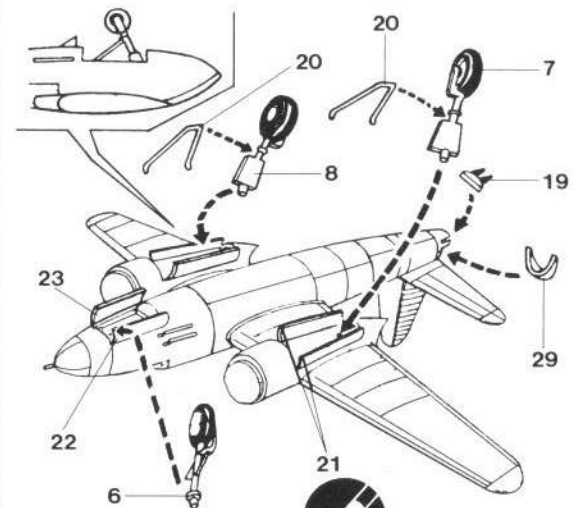

1

Paint interior CHROMATE GREEN.

2

3

Stationary.

4

WANT TO KNOW MORE ABOUT OUR MANY KITS?

Send for our current full-color catalog illustrating the many aircraft, armor, automotive, motorcycle and ship kits we manufacture. In the U.S.A. send $5.00. All other countries, please send $6.00 to: Minicraft Models P.O. Box 3577 Torrance, Calif. 90510 U.S.A.

Paint propellers BLACK with YELLOW tips.

5

Paint gun barrels GUNMETAL.

In flight.

Paint landing gear struts SILVER and tires BLACK.