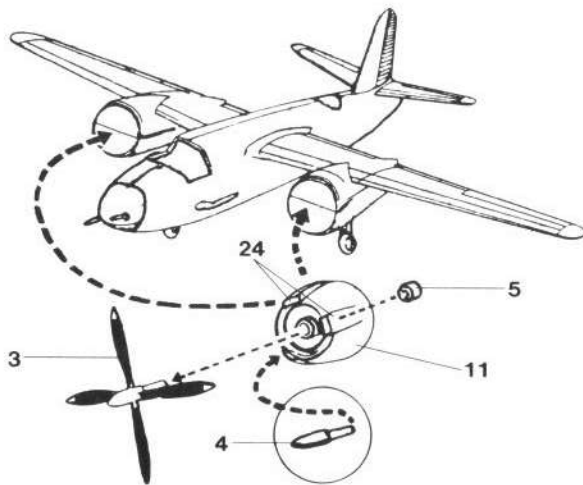

4

WANT TO KNOW MORE ABOUT OUR MANY KITS?

Send for our current full-color catalog illustrating the many aircraft, armor, automotive, motorcycle and ship kits we manufacture. In the U.S.A. send $5.00. All other countries, please send $6.00 to: Minicraft Models P.O. Box 3577 Torrance, Calif. 90510 U.S.A.

Paint propellers BLACK with YELLOW tips.

5