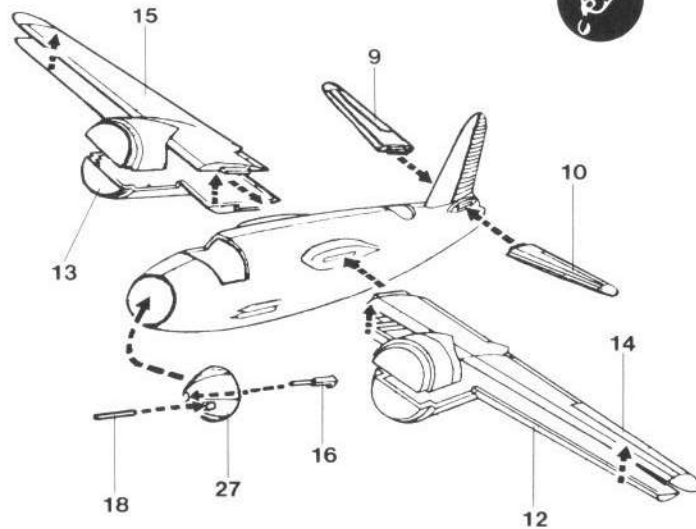

Paint interior CHROMATE GREEN.

2

3

Stationary.