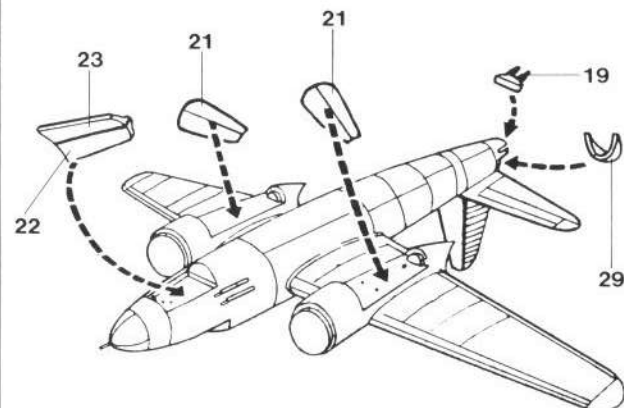

Paint gun barrels GUNMETAL.

In flight.