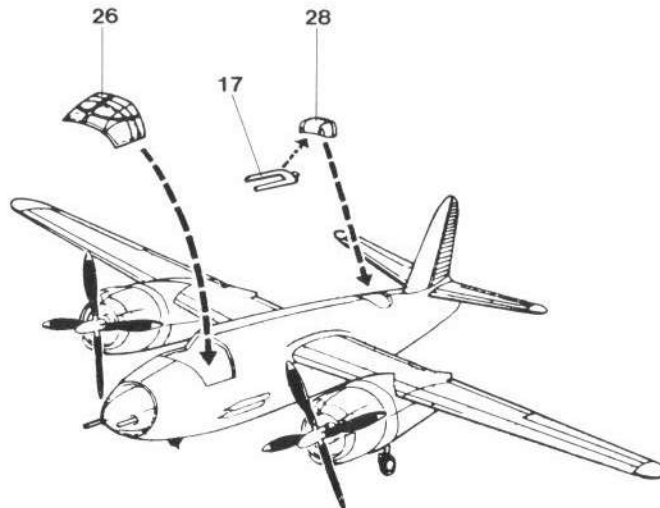

1

Paint interior CHROMATE GREEN.

2

3

Stationary.

4

WANT TO KNOW MORE ABOUT OUR MANY KITS?

Send for our current full-color catalog illustrating the many aircraft, armor, automotive, motorcycle and ship kits we manufacture. In the U.S.A. send $5.00. All other countries, please send $6.00 to: Minicraft Models P.O. Box 3577 Torrance, Calif. 90510 U.S.A.

Paint propellers BLACK with YELLOW tips.

5

Paint gun barrels GUNMETAL.

In flight.

Paint landing gear struts SILVER and tires BLACK.