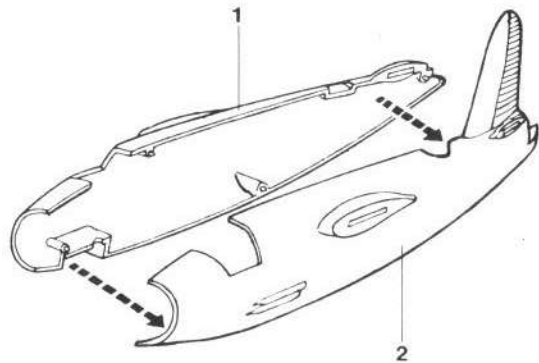

1

Paint interior CHROMATE GREEN.

2

3

Stationary.

4

WANT TO KNOW MORE ABOUT OUR MANY KITS?

Send for our current full-color catalog illustrating the many aircraft, armor, automotive, motorcycle and ship kits we manufacture. In the U.S.A. send $5.00. All other countries, please send $6.00 to: Minicraft Models P.O. Box 3577 Torrance, Calif. 90510 U.S.A.

Paint propellers BLACK with YELLOW tips.

5

Paint gun barrels GUNMETAL.

In flight.

Paint landing gear struts SILVER and tires BLACK.