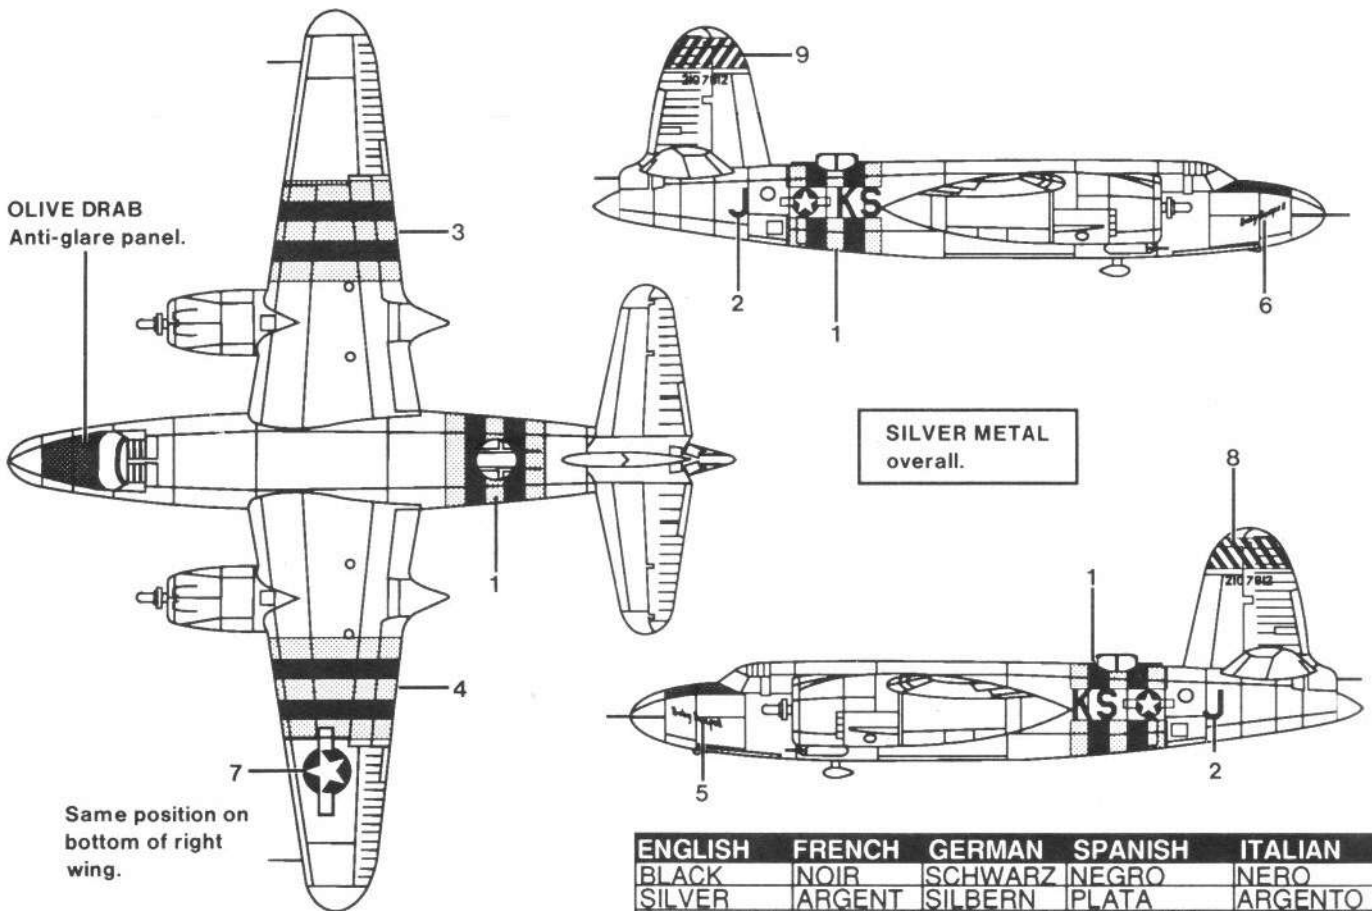

MARTIN B-26B MARAUDER

OLIVE DRAB
Anti-glare panel.

SILVER METAL
overall.

Same position on
bottom of right
wing.

ENGLISH	FRENCH	GERMAN	SPANISH	ITALIAN
BLACK	NOIR	SCHWARZ	NEGRO	NERO
SILVER	ARGENT	SILBERN	PLATA	ARGENTO
GUNMETAL	METALLIC	METALLIC	METALICO	METALLICO
YELLOW	JAUNE	GELB	AMARILLO	GIALLO
GREEN	VERT	GRUN	VERDE	VERDE

4406

© 1993 Minicraft Models Inc.

Cement Parts
Coller
Kleben
Pegar
Incollare
Colar
Kleven

Do Not Cement Parts
Ne Pas Coller
Nicht Kleben
No Pegar
Non Incollare
Não Colar
Niet Kleven

Optional Parts
Choix
Auswahlmöglichkeit
Eleccion
Soelta
Opcao
Keuze

Repeat Operation
Répéter l'opération
Vorgang Wiederholen
Repitir la operación
Repeter
Repitir a Opração
Herhalen

**ACADEMY
MINICRAFT**