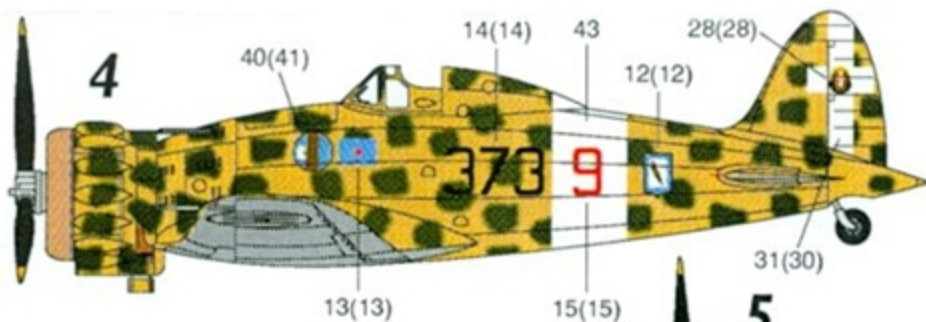

Macchi 200 Sietta 373-9

373^a Sq., 153° Gruppo Autonomo Caccia Terrestre, Cyrenaica, Libya, Fall 1941. Flown by Brigadier General Ferdinando Raffaelli. Upper surface camouflage is Giallo Mimetico with Verde Oliva Scuro mottling, under surface is Grigio Mimetico.