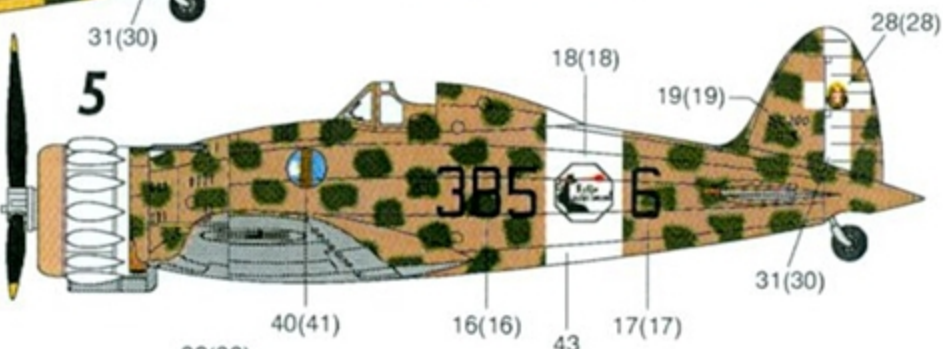

Macchi 200 Sietta 384-6

384^a Sq., 157° Gruppo Autonomo Caccia Terrestre, Caselle-Torino, 1941. Upper surface camouflage is Nocciola Chiaro with Verde Oliva Scuro mottling, under surface is Grigio Mimetico.