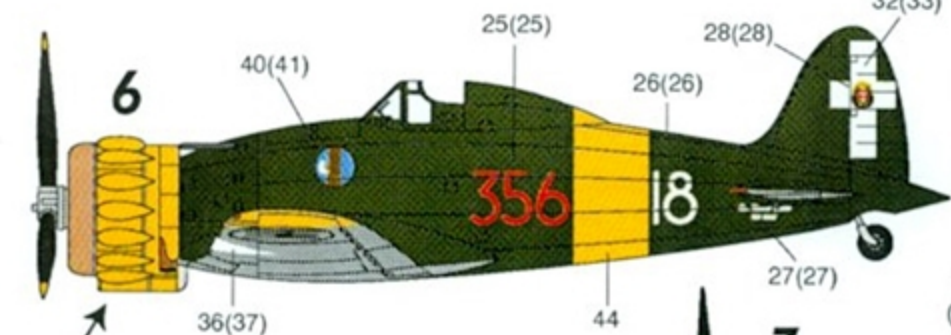

Macchi 200 Sietta 384-6

384^a Sq., 157° Gruppo Autonomo Caccia Terrestre, Caselle-Torino, 1941. Upper surface camouflage is Nocciola Chiaro with Verde Oliva Scuro mottling, under surface is Grigio Mimetico.