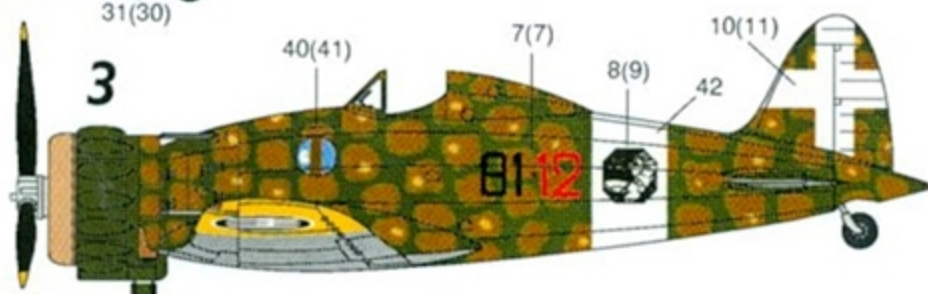

### Macchi 200 Sietta CLIII

153° Gruppo Autonomo, Puglia, Italy, 1941. Group commanders aircraft. Upper surface camouflage is Verde Mimetico with Giallo Mimetico mottling, under surface is Grigio Azzuro Chiaro.

### Macchi 200 Sietta 167-6

167<sup>a</sup> Sq., 16° Gruppo, 54° Stormo Caccia Terrestre, Crotone, Sicily, 1942. Upper surface camouflage is Verde Mimetico with Giallo Mimetico mottling, under surface is Grigio Azzuro Chiaro.

### Macchi 200 Sietta 81-12

81<sup>a</sup> Sq., 6° Gruppo, 1° Stormo Caccia Terrestre, Sicily/Italy, 1942. Upper surface camouflage is Verde Mimetico with Giallo Mimetico and Bruno Mimetico mottling, under surface is Grigio Mimetico. Underside of wing tips are yellow.