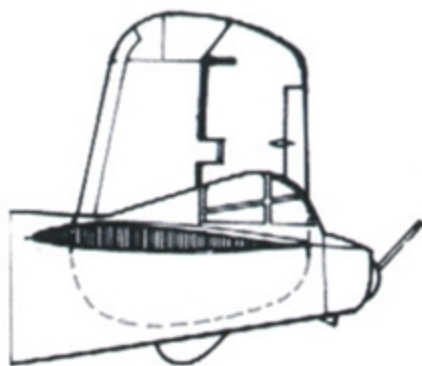

We have provided black decal numbers if modeler knows serials.

Detail shown for Shady Lady and Luscious Lucy's rear tail gun, as well as the retrofitted Fairfax waist guns.

NOTE: Waist position is similar to that found on the B-25H/J. A quick conversion can be done by grafting the bay window waist positions from the Revell/Monogram B-25H/J.