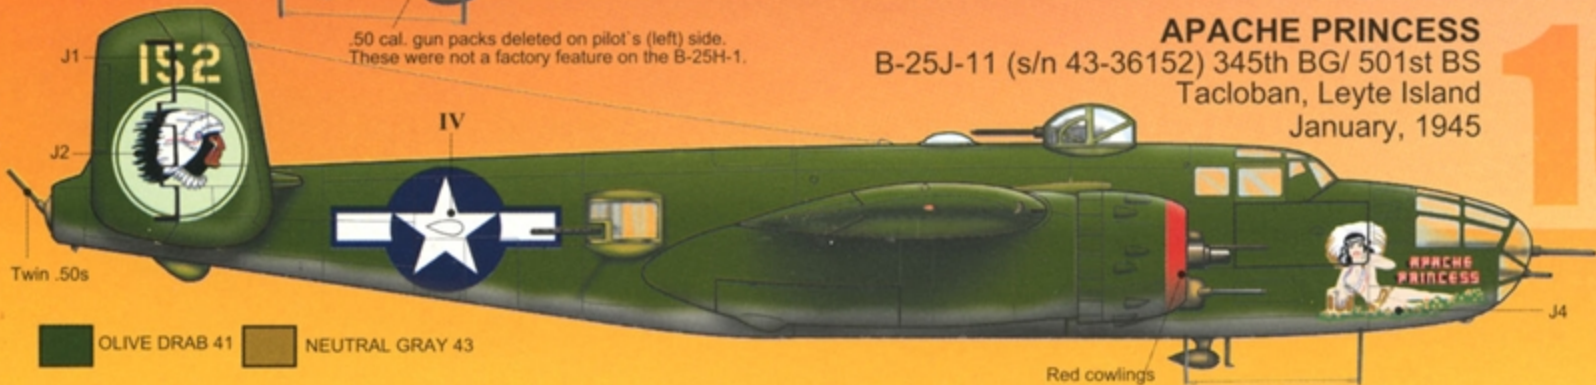

APACHE PRINCESS

B-25J-11 (s/n 43-36152) 345th BG/ 501st BS
Tacloban, Leyte Island
January, 1945

OLIVE DRAB 41 NEUTRAL GRAY 43

11