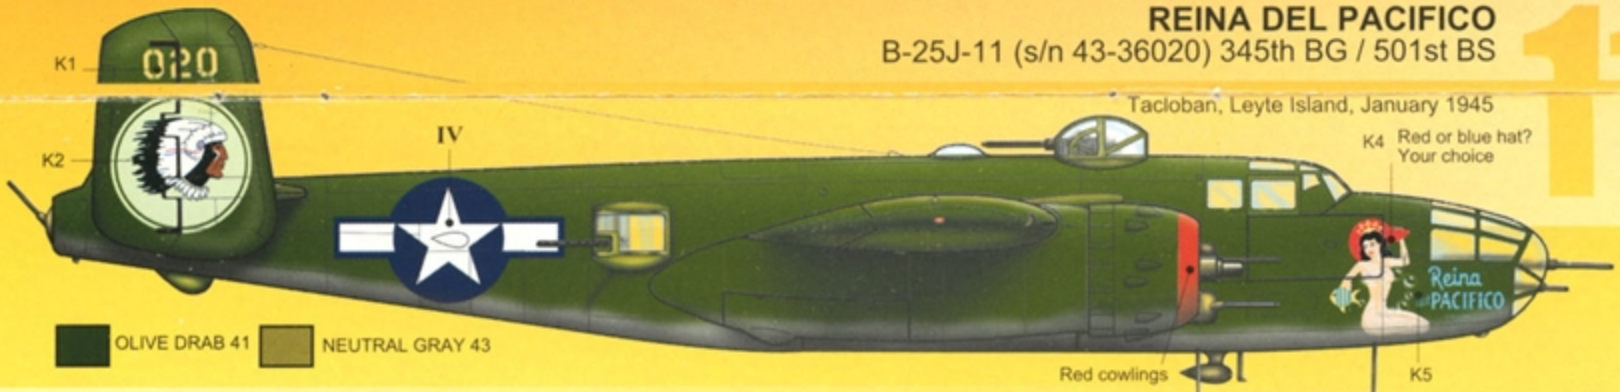

REINA DEL PACIFICO

B-25J-11 (s/n 43-36020) 345th BG / 501st BS
Tacloban, Leyte Island, January 1945

OLIVE DRAB 41 NEUTRAL GRAY 43

12