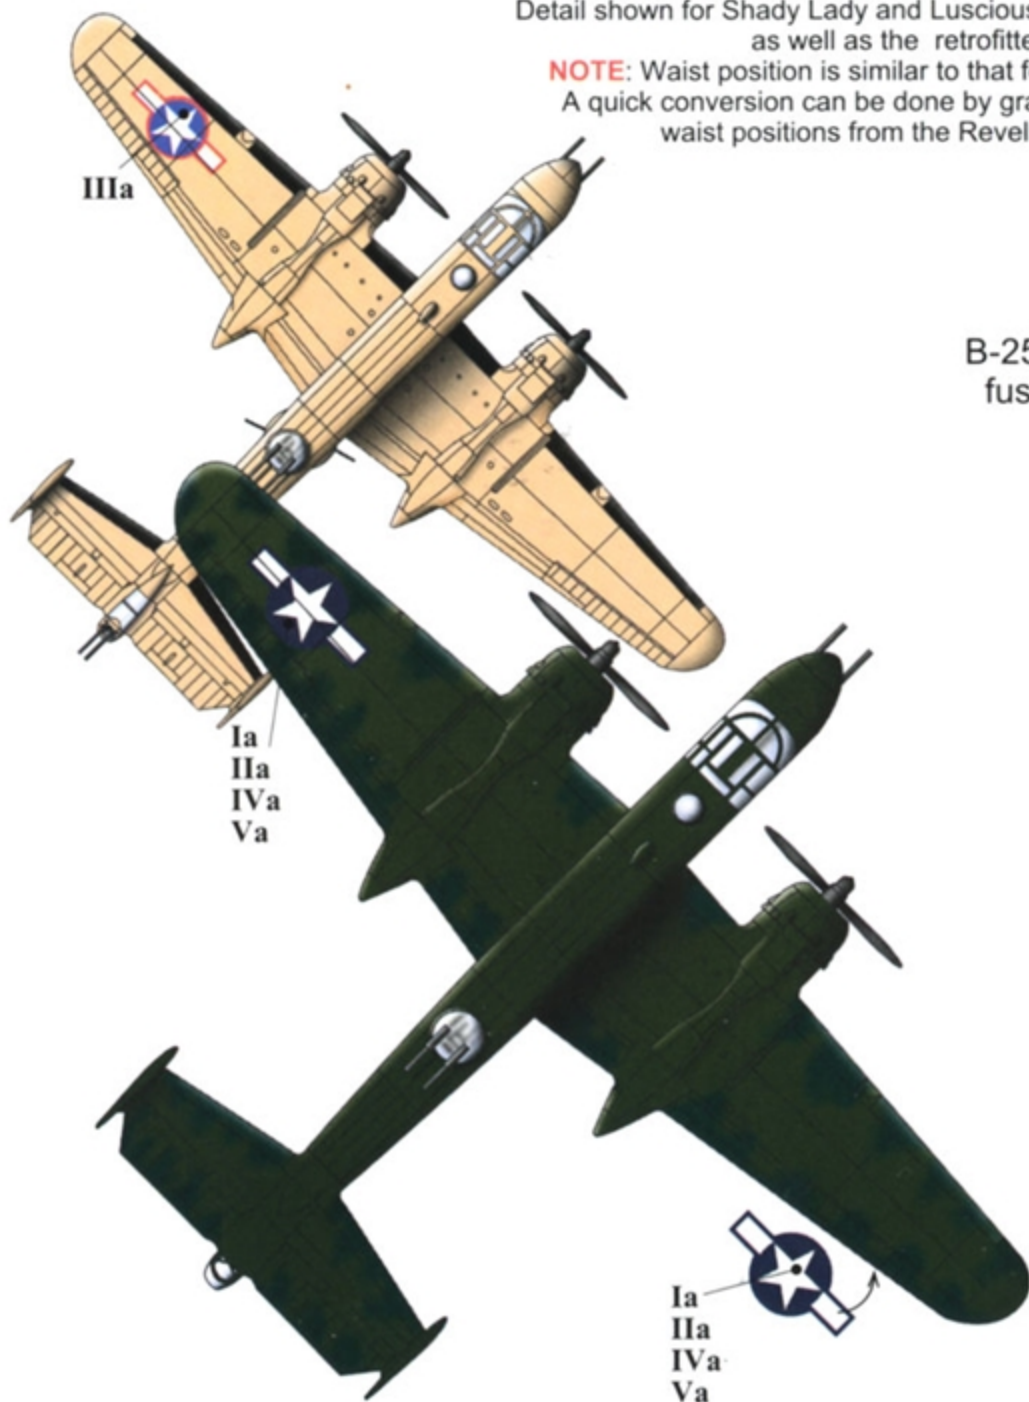

Detail shown for Shady Lady and Luscious Lucy's rear tail gun, as well as the retrofitted Fairfax waist guns.

NOTE: Waist position is similar to that found on the B-25H/J. A quick conversion can be done by grafting the bay window waist positions from the Revell/Monogram B-25H/J.