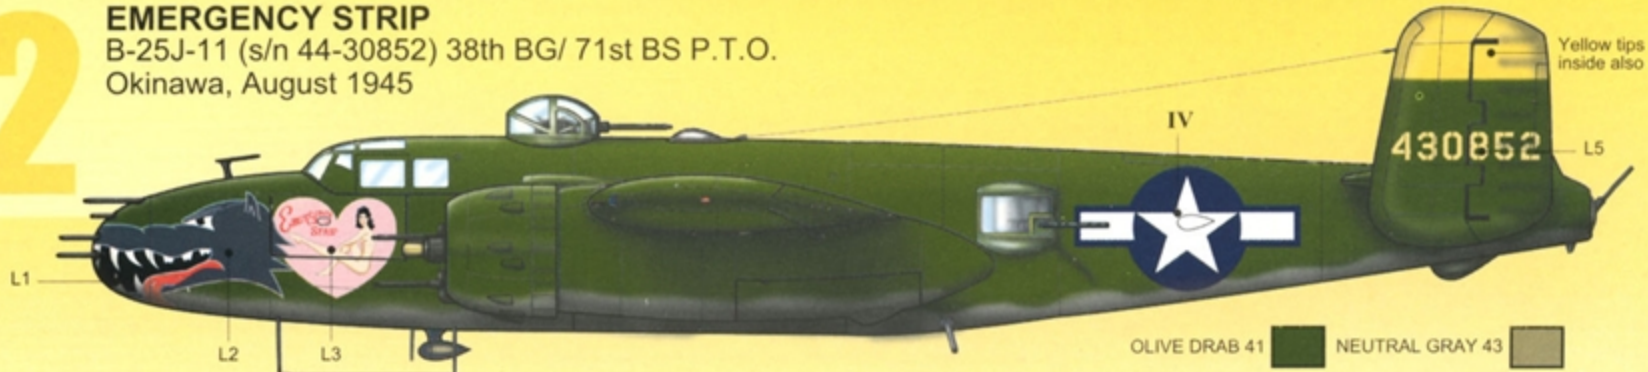

EMERGENCY STRIP

B-25J-11 (s/n 44-30852) 38th BG/ 71st BS P.T.O.
Okinawa, August 1945

OLIVE DRAB 41 NEUTRAL GRAY 43

13