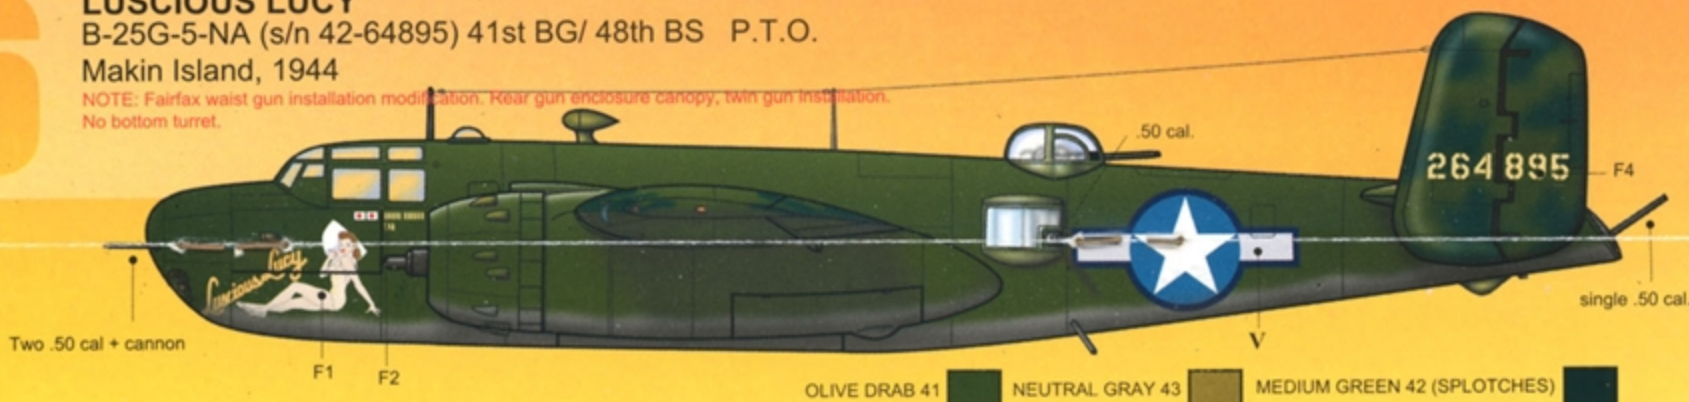

LUSCIOUS LUCY

B-25G-5-NA (s/n 42-64895) 41st BG/ 48th BS P.T.O.
Makin Island, 1944

NOTE: Fairfax waist gun installation modification. Rear gun enclosure canopy, twin gun installation. No bottom turret.

7

TEE-KAY

B-25G (s/n not known) 38th BG/ 823rd BS "Tigers" P.T.O.
Nadzab, New Guinea, 1944