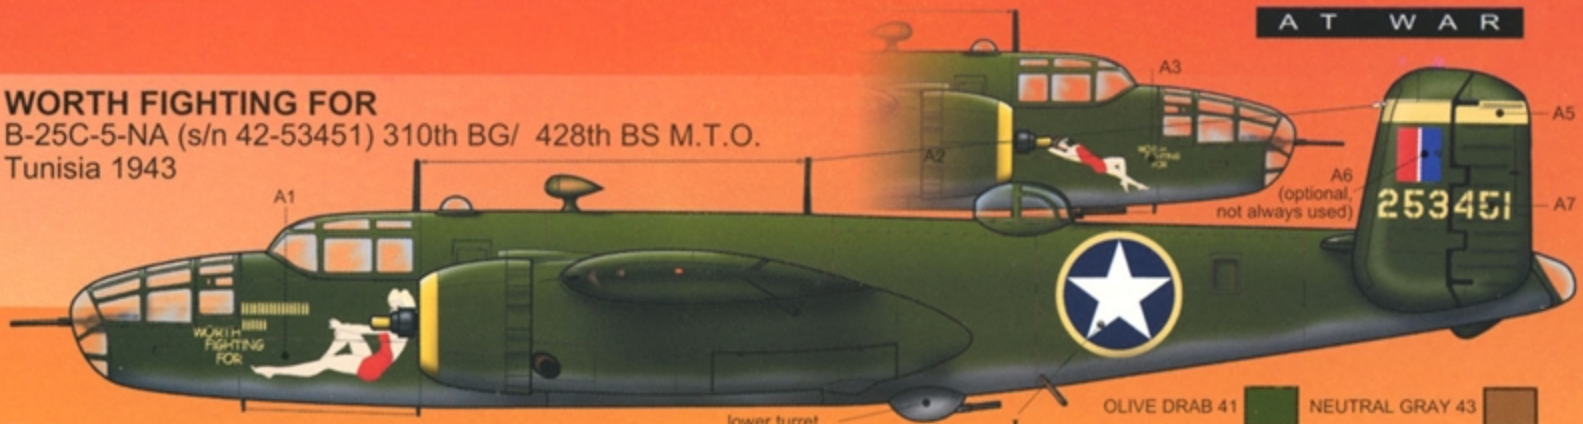

ALC-48008
ALC-72008

THE
Dragons and tigers
and girls.....oh my!

B-25
MITCHELL

A T W A R

Albatros
modelworks

Dragons and tigers and girls.....oh my!

THE
B-25
MITCHELL
AT WAR

1

WORTH FIGHTING FOR

B-25C-5-NA (s/n 42-53451) 310th BG/ 428th BS M.T.O.
Tunisia 1943

This BG apparently did not apply additional wing insignias. Extras are included.

2

NEAR MISS

B-25D-1 (s/n 41-30026) 345th BG/ 498th BS P.T.O.
Port Moresby, October 1943

While Maj. Cheli was leading his squadron in a dive to attack the heavily defended Dagua Airdrome, intercepting enemy aircraft centered their fire on his plane causing it to burst into flames while still two miles from the objective. His speed would have enabled him to gain necessary altitude to parachute to safety, but his action would have resulted in his formation becoming disorganized and exposed to the enemy. Although a crash was inevitable, he courageously elected to continue leading the attack in his blazing airplane. From a minimum altitude, the squadron made a devastating bombing and strafing attack on the target. The mission completed, Maj. Cheli instructed his wing man to lead the formation and crashed into the sea.