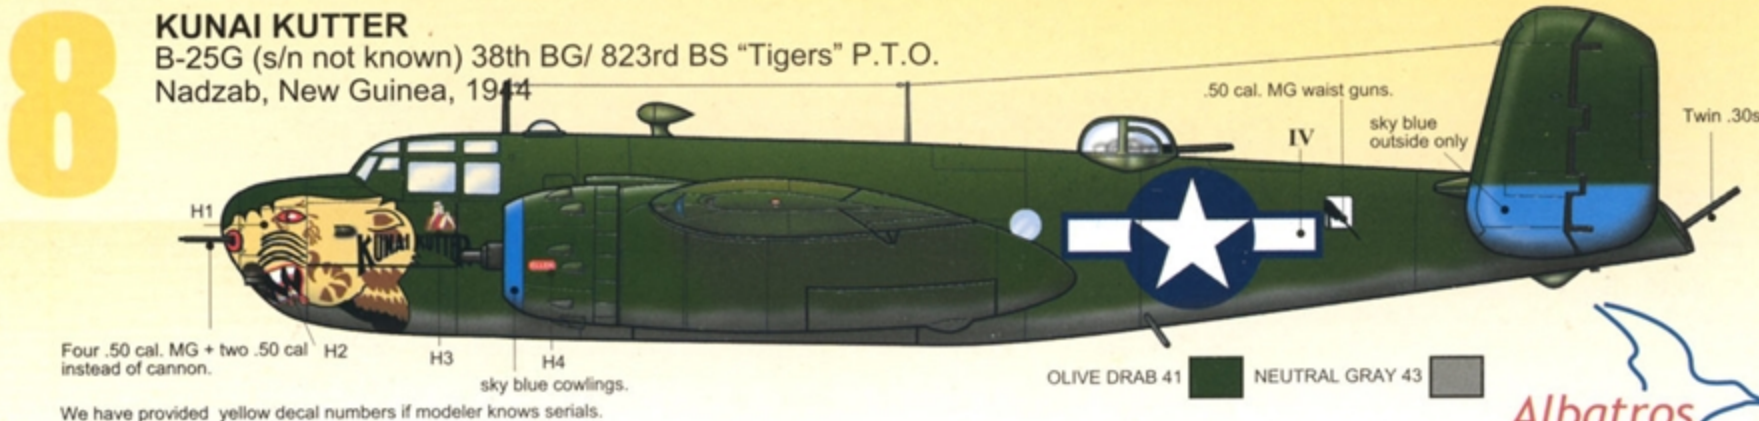

8

KUNAI KUTTER

B-25G (s/n not known) 38th BG/ 823rd BS "Tigers" P.T.O.
Nadzab, New Guinea, 1944