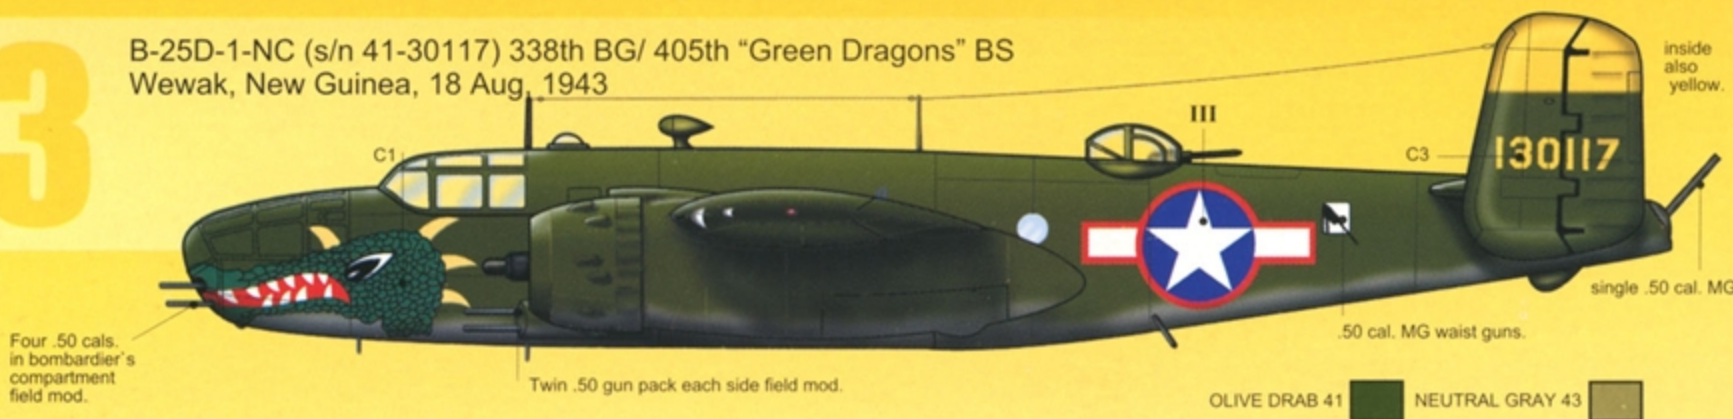

3

B-25D-1-NC (s/n 41-30117) 338th BG/ 405th "Green Dragons" BS
Wewak, New Guinea, 18 Aug. 1943