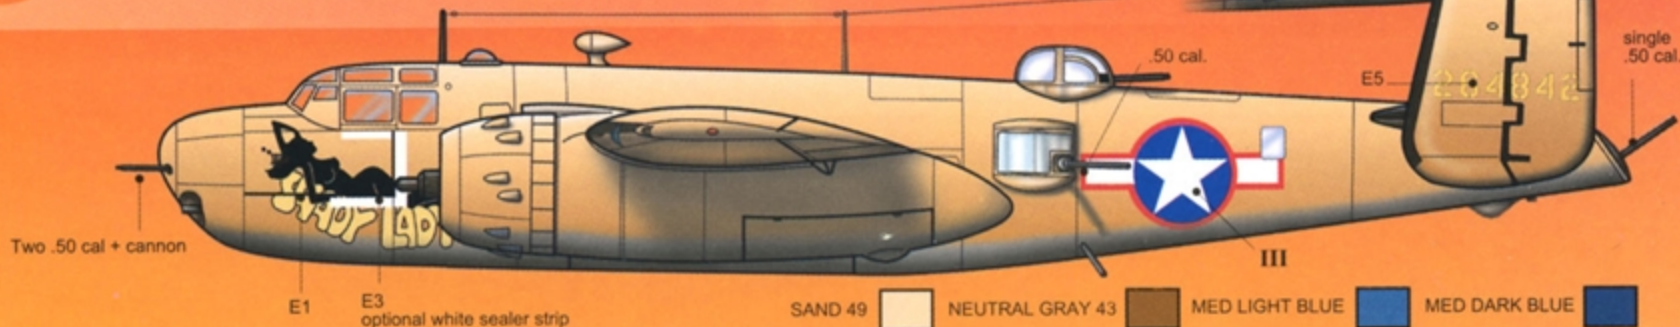

While Maj. Cheli was leading his squadron in a dive to attack the heavily defended Dagua Airdrome, intercepting enemy aircraft centered their fire on his plane causing it to burst into flames while still two miles from the objective. His speed would have enabled him to gain necessary altitude to parachute to safety, but his action would have resulted in his formation becoming disorganized and exposed to the enemy. Although a crash was inevitable, he courageously elected to continue leading the attack in his blazing airplane. From a minimum altitude, the squadron made a devastating bombing and strafing attack on the target. The mission completed, Maj. Cheli instructed his wing man to lead the formation and crashed into the sea.

NOTE: Fairfax waist gun installation modification. Rear gun enclosure canopy, later modified to a two gun installation. No bottom turret. Originally painted in Sand/Neutral gray. Later de-icers removed and repainted Mediterranean dark blue (topside), the bottom's in Mediterranean light blue. Not confirmed if pin-up girl was retained. Almost certainly that national insignia was repainted with a blue surround and the s/n in yellow.