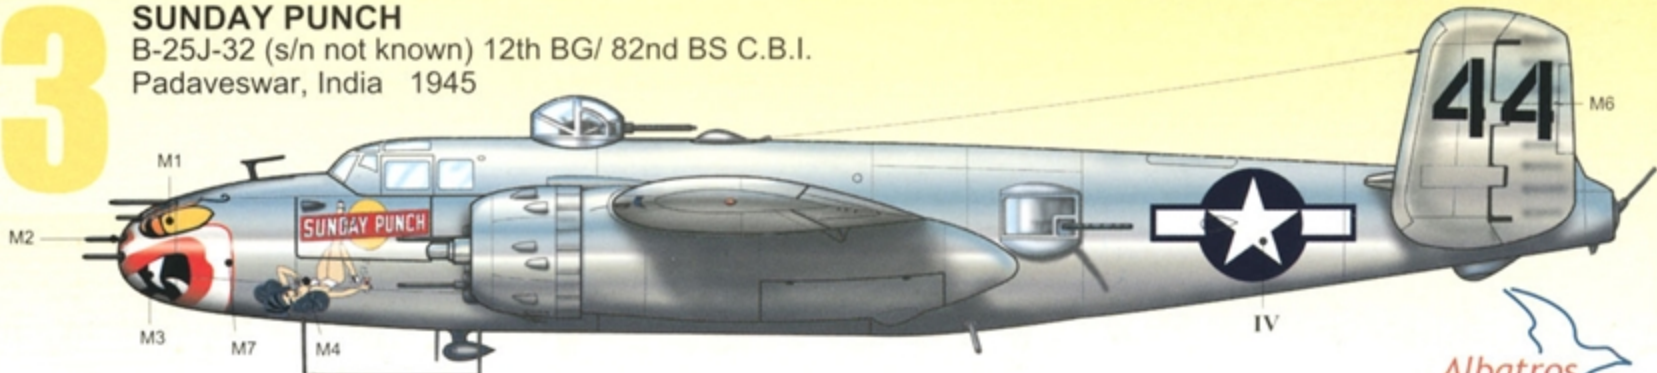

SUNDAY PUNCH

B-25J-32 (s/n not known) 12th BG/ 82nd BS C.B.I.
Padaveswar, India 1945

We have provided black decal numbers if modeler knows serials.