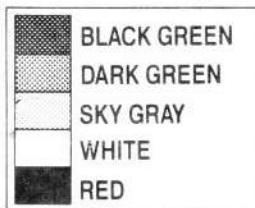

機身2#十字對稱一不
是發動機

Apply decal #2 to
fuselage in this
position-Not engine.

Apply decal #2 to
fuselage in this
position-Not engine.

機身2#十字對稱一不
是發動機

ENGLISH	FRENCH	GERMAN	SPANISH	ITALIAN
BLACK	NOIR	SCHWARZ	NEGRO	NERO
SILVER	ARGENT	SILBERN	PLATA	ARGENTO
METALLIC	METALLIC	METALLIK	METALICO	METALLICO
GRAY	GRIS	GRAU	GRIS	GRIGIO
LT GRAY	GRIS CLAIR	HELL GRAU	GRIS CLARO	GRIGIO CHIARO
WHITE	BLANC	WEISS	BLANC	BIANCO
YELLOW	JAUNE	GELB	AMARILLO	GIALLO
BLUE	BLEU	BLAU	AZUL	BLU
GREEN	VERT	GRÜN	VERDE	VERDE
BROWN	BRUN	BRAUN	MARRON	MARRONE