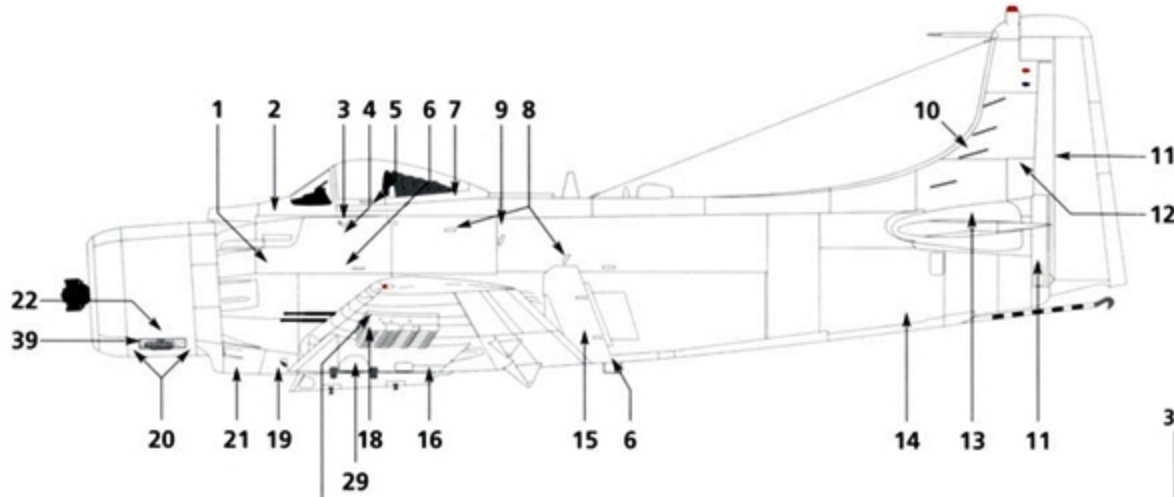

Recommended kits:

1/48 Tamiya A-1 & Monogram AD-6/A-1

**Cutting
Edge** [®]
MODELWORKS

P.O. Box 3956
Merrifield, VA 22116
USA

Skyraider Stencils & Insignia

Cutting Edge[®]
MODELWORKS

CED48099

These stencils & insignia are based on Douglas Aircraft drawings 3440477, 3267853, and 3440478

Decals #17 are numbered 1 through 12. They go in this position, left to right.