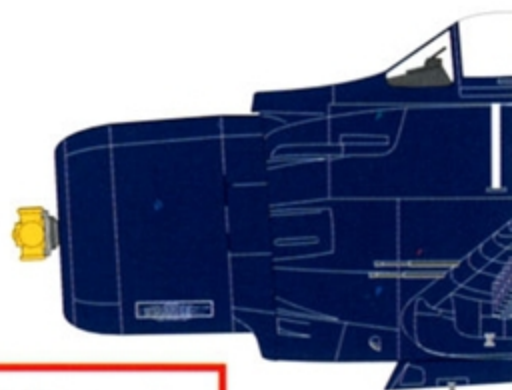

LIMITED EDITION!

CED48099

Skyraider

**AD-3/4/6/7 & A-1H/J Maintenance
Stencils & National Insignia**

**BASED ON ORIGINAL
DOUGLAS AIRCRAFT
ENGINEERING DRAWINGS!**

**Covers Glossy Sea Blue, Gray/White, &
Camouflaged aircraft!**

Recommended kits:

1/48 Tamiya A-1 & Monogram AD-6/A-1

**Cutting
Edge** [®]
MODELWORKS

P.O. Box 3956
Merrifield, VA 22116
USA

Skyraider Stencils & Insignia

Cutting Edge[®]
MODELWORKS

CED48099

These stencils & insignia are based on Douglas Aircraft drawings 3440477, 3267853, and 3440478

Decals #17 are numbered 1 through 12. They go in this position, left to right.