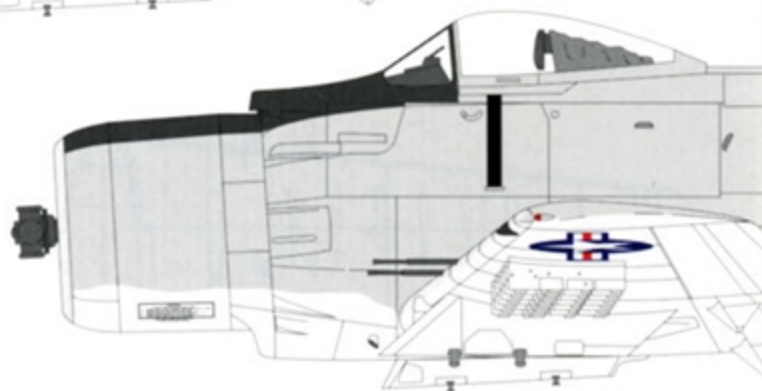

LIMITED EDITION!

CED48099

Skyraider

**AD-3/4/6/7 & A-1H/J Maintenance
Stencils & National Insignia**

**BASED ON ORIGINAL
DOUGLAS AIRCRAFT
ENGINEERING DRAWINGS!**

**Covers Glossy Sea Blue, Gray/White, &
Camouflaged aircraft!**

Recommended kits:

1/48 Tamiya A-1 & Monogram AD-6/A-1

**Cutting
Edge** [®]
MODELWORKS

P.O. Box 3956
Merrifield, VA 22116
USA

Skyraider Stencils & Insignia

Cutting Edge[®]
MODELWORKS

CED48099

These stencils & insignia are based on Douglas Aircraft drawings 3440477, 3267853, and 3440478

Decals #17 are numbered 1 through 12. They go in this position, left to right.