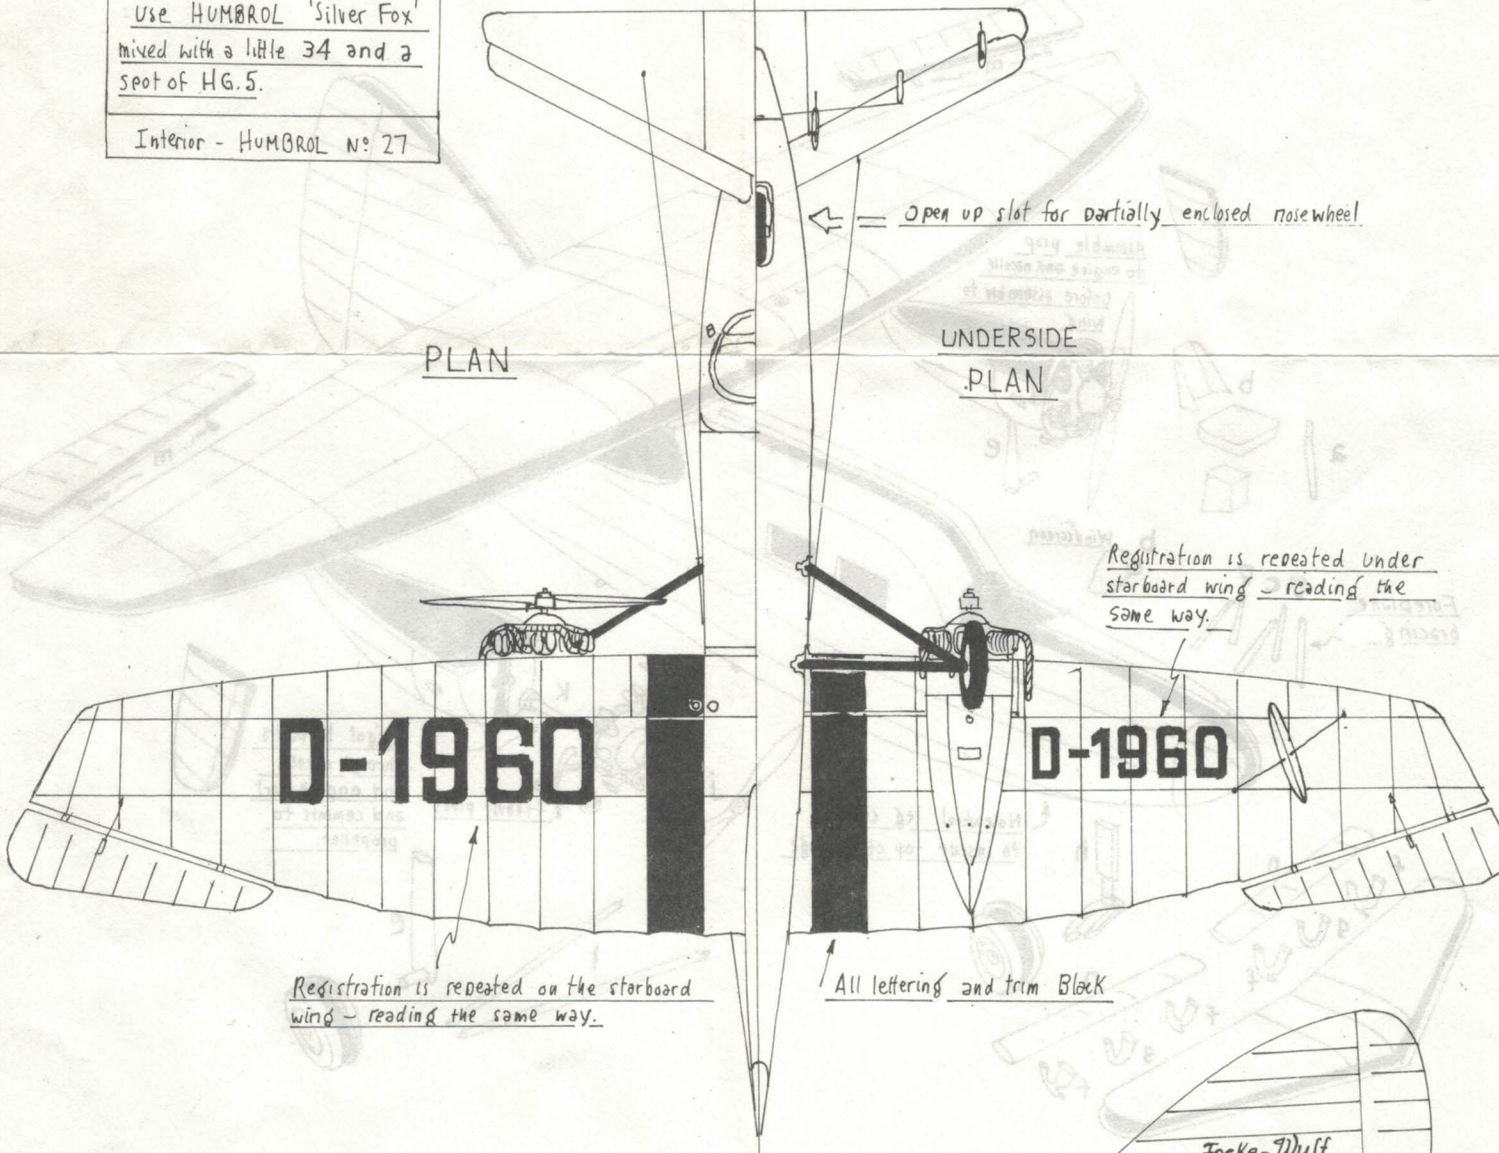

## FOCKE WULF F 19A "ENTE"

### COLOUR NOTES

Overall Silver-grey finish

FS 595A - 17178

Use HUMBROL 'Silver Fox'  
mixed with a little 34 and a  
spot of HG.5.

Interior - HUMBROL N° 27

All exhaust pipes light bronze

Tyres Dark grey

PLAN

UNDERSIDE  
PLAN

Registration is repeated under  
starboard wing - reading the  
same way.

Registration is repeated on the starboard  
wing - reading the same way.

All lettering and trim Black

Note movable surfaces  
Set below fixed surface  
(Junkers wing type)

# AIRMODEL - Detail parts

airmodel

Nose wheel LEG

(Part section of fuselage nose)

MAIN WHEEL LEG

FORE PLANE HINGE CARRIERS  
Outer units      inner (centre) units

FORE PLANE MOVABLE SURFACE