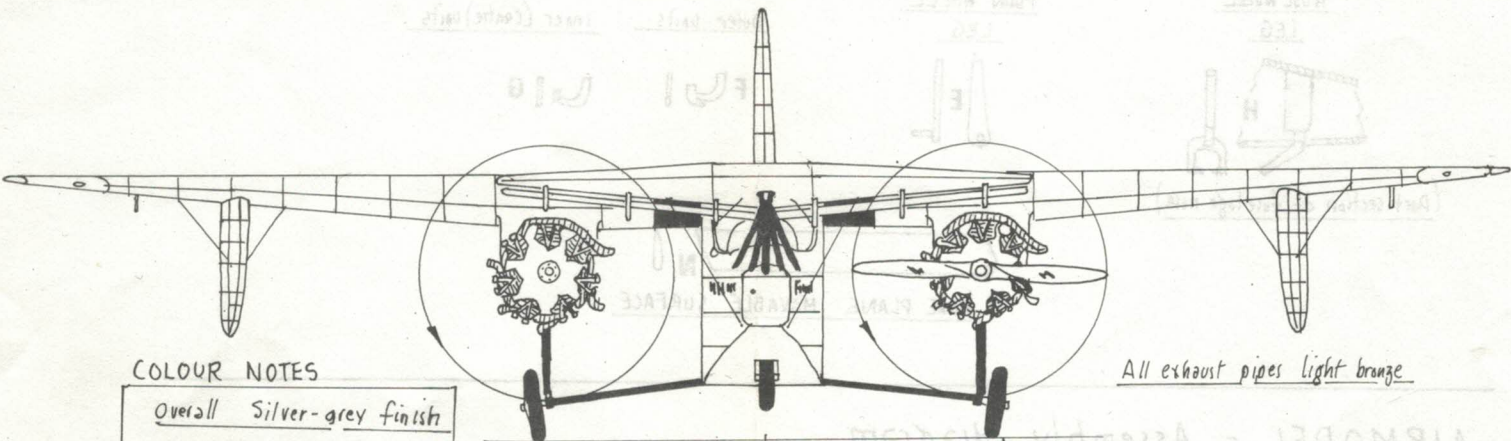

## FOCKE WULF F 19A "ENTE"

### COLOUR NOTES

Overall Silver-grey finish

FS 595A - 17178

Use HUMBROL 'Silver Fox'  
mixed with a little 34 and a  
spot of HG.5.

Interior - HUMBROL N° 27

All exhaust pipes light bronze

Tyres Dark grey

PLAN

UNDERSIDE  
PLAN

Registration is repeated under  
starboard wing - reading the  
same way.

Registration is repeated on the starboard  
wing - reading the same way.

All lettering and trim Black

Note movable surfaces  
Set below fixed surface  
(Junkers wing type)

# AIRMODEL - Detail parts

airmodel

Nose wheel LEG

(Part section of fuselage nose)

MAIN WHEEL LEG

FORE PLANE HINGE CARRIERS  
Outer units      inner (centre) units

FORE PLANE MOVABLE SURFACE