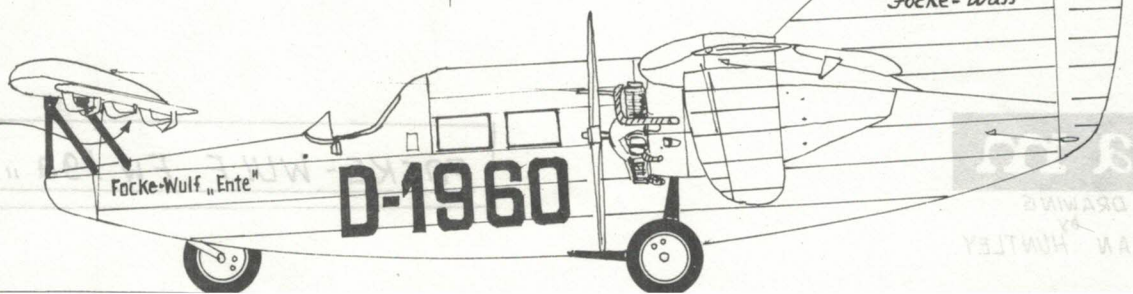

### COLOUR NOTES

Overall Silver-grey finish

FS 595A - 17178

Use HUMBROL 'Silver Fox'  
mixed with a little 34 and a  
spot of HG.5.

Interior - HUMBROL N° 27

All exhaust pipes light bronze

Tyres Dark grey

PLAN

UNDERSIDE  
PLAN

Registration is repeated under  
starboard wing - reading the  
same way.

Registration is repeated on the starboard  
wing - reading the same way.

All lettering and trim Black

Note movable surfaces  
Set below fixed surface  
(Junkers wing type)

# AIRMODEL - Detail parts

airmodel

Nose wheel LEG

(Part section of fuselage nose)

MAIN WHEEL LEG

FORE PLANE HINGE CARRIERS  
Outer units      inner (centre) units

FORE PLANE MOVABLE SURFACE