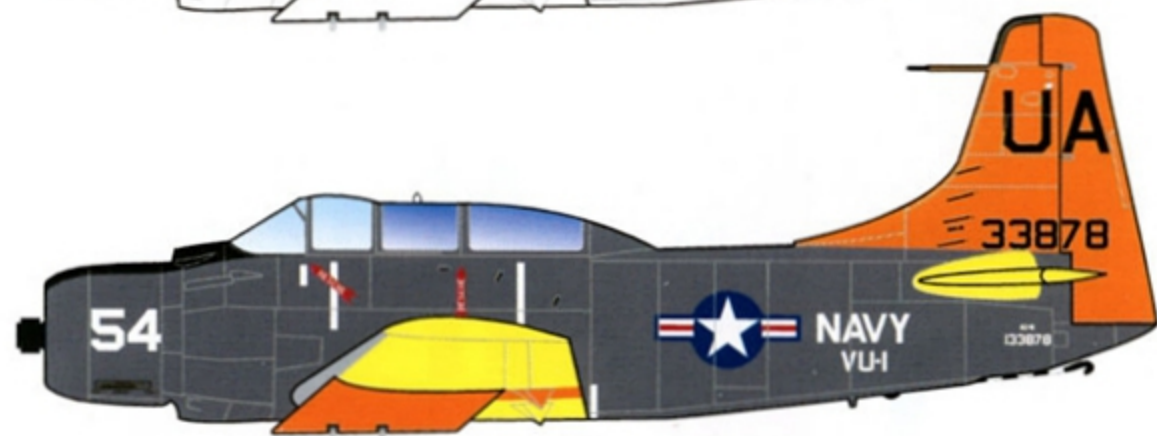

US NAVY / US MARINES

AD-5/A-1E SKYRAIDER

7 MARKING OPTIONS

1/48 SCALE

DECALS PRINTED BY

OPTION 1: AD-5 BUNO. 133876
NAS SAND POINT, SEATTLE WA
1960S

THIS PAINT SCHEME WAS USED FOR AD-5 TRAINERS.
OUR DECAL PRINTER MATCHED THE GRAY COLOR AROUND THE INSIGNIAS TO FS36440.

OPTION 7

- A** FLAT BLACK (FS37038)
- B** FLAT GULL GRAY (FS36440)
- C** FLAT WHITE (FS37875)
- D** GLOSS SEA BLUE (FS15042)
- E** FLUORESCENT RED (FS28915)
- F** INSIGNIA YELLOW (FS33538)
- G** INSIGNIA BLUE (FS35044)
- H** ENGINE GRAY (FS36081)