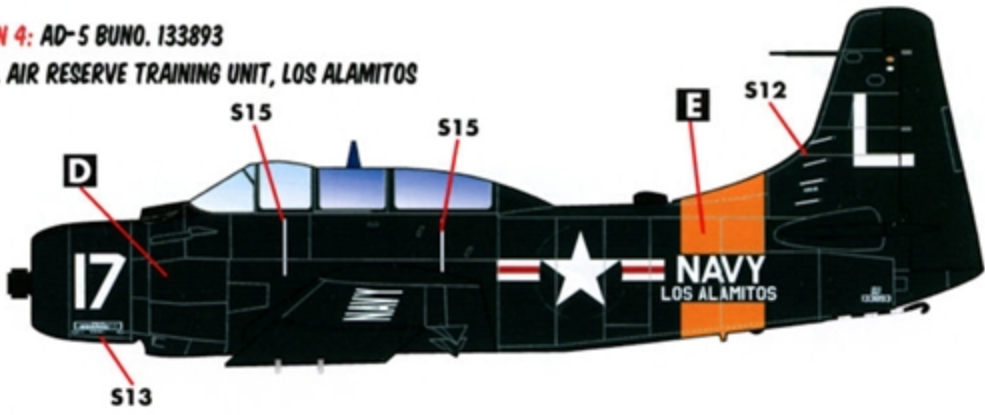

US NAVY / US MARINES

AD-5/A-1E SKYRAIDER

7 MARKING OPTIONS

1/48 SCALE

DECALS PRINTED BY

OPTION 1: AD-5 BUNO. 133876
NAS SAND POINT, SEATTLE WA
1960S

THIS PAINT SCHEME WAS USED FOR AD-5 TRAINERS.
OUR DECAL PRINTER MATCHED THE GRAY COLOR AROUND THE INSIGNIAS TO FS36440.

OPTION 2: A-1E BUNO. 132466

VA-125
1965

OPTION 3: AD-5 BUNO. 132446

AES-12
1960S

OPTION 4: AD-5 BUNO. 133893
 NAVAL AIR RESERVE TRAINING UNIT, LOS ALAMITOS

OPTION 6: A-1G BUNO. 132616
 NATF LAKEHURST
 1960S

OPTION 5: A-1E BUNO 132442
 NAS ANACOSTIA
 1960S

OPTION 7: AD-5U BUNO 133878
 VU-1, NAS BARBERS POINT
 1962

OPTION 1

OPTION 4

OPTION 2

OPTION 5

OPTION 3

OPTION 6