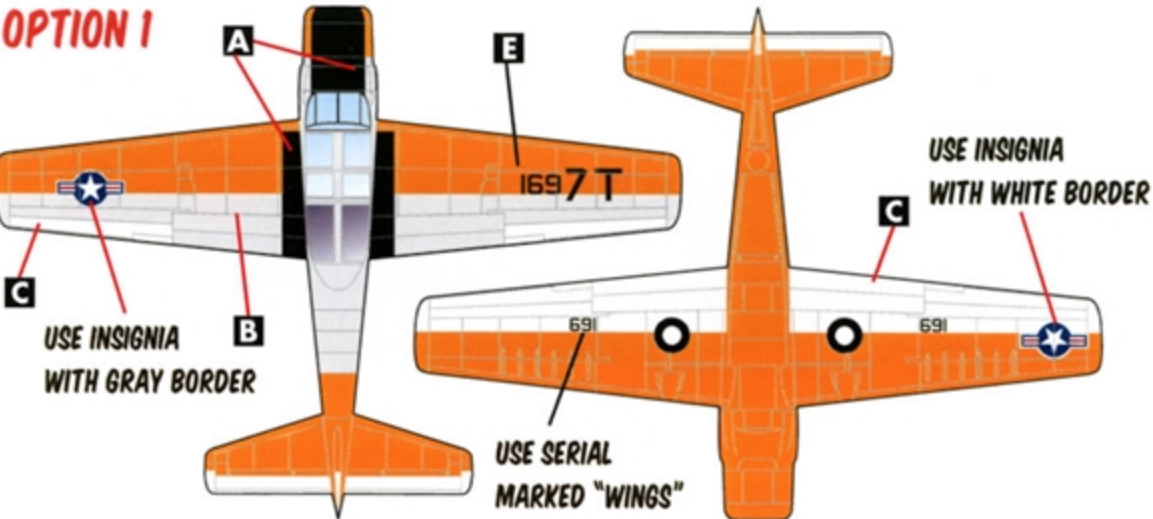

OPTION 1

OPTION 4

OPTION 2

OPTION 5

OPTION 3

OPTION 6