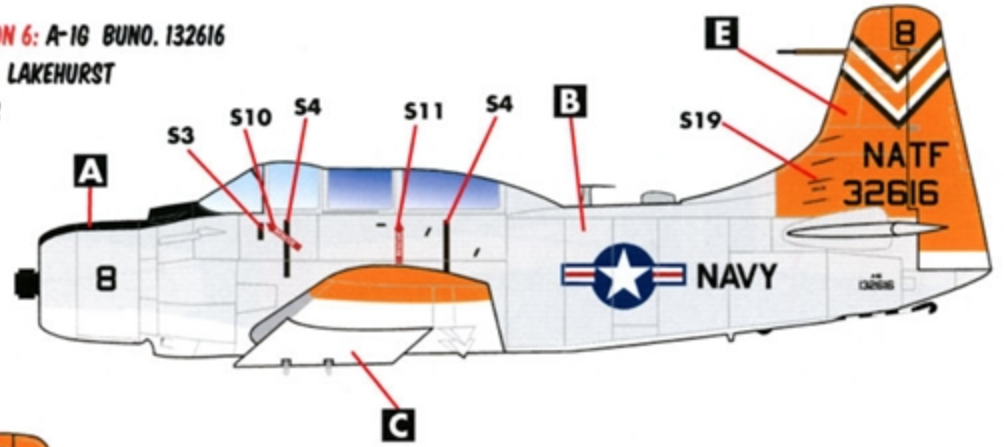

US NAVY / US MARINES

AD-5/A-1E SKYRAIDER

7 MARKING OPTIONS

1/48 SCALE

DECALS PRINTED BY

OPTION 1: AD-5 BUNO. 133876
NAS SAND POINT, SEATTLE WA
1960S

THIS PAINT SCHEME WAS USED FOR AD-5 TRAINERS.
OUR DECAL PRINTER MATCHED THE GRAY COLOR AROUND THE INSIGNIAS TO FS36440.

OPTION 2: A-1E BUNO. 132466

VA-125
1965

OPTION 3: AD-5 BUNO. 132446

AES-12
1960S

OPTION 4: AD-5 BUNO. 133893
 NAVAL AIR RESERVE TRAINING UNIT, LOS ALAMITOS

OPTION 6: A-1G BUNO. 132616
 NATF LAKEHURST
 1960S

OPTION 5: A-1E BUNO 132442
 NAS ANACOSTIA
 1960S

OPTION 7: AD-5U BUNO 133878
 VU-1, NAS BARBERS POINT
 1962

OPTION 1

OPTION 4

OPTION 2

OPTION 5

OPTION 3

OPTION 6