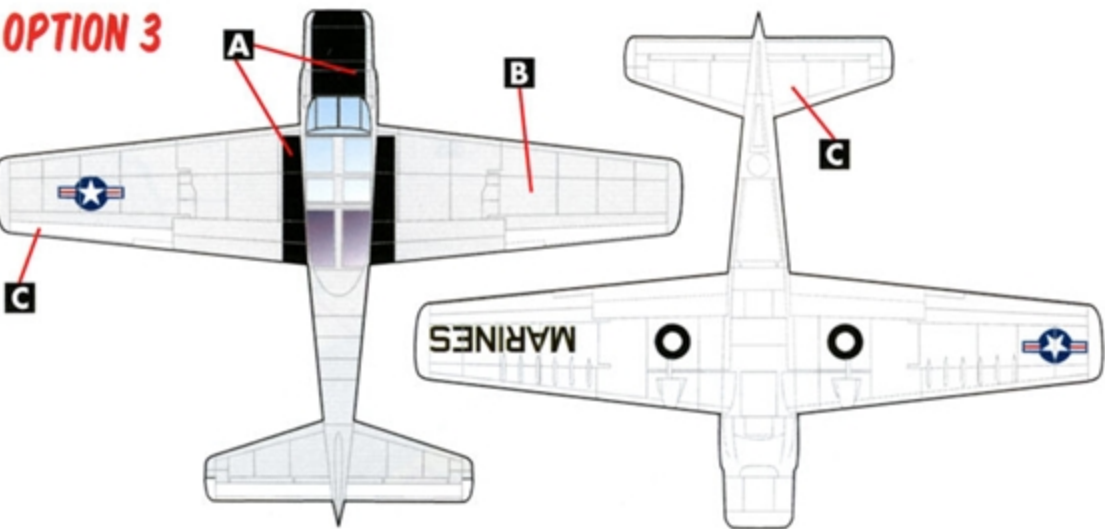

US NAVY / US MARINES

AD-5/A-1E SKYRAIDER

7 MARKING OPTIONS

1/48 SCALE

DECALS PRINTED BY

OPTION 1: AD-5 BUNO. 133876
NAS SAND POINT, SEATTLE WA
1960S

THIS PAINT SCHEME WAS USED FOR AD-5 TRAINERS.
OUR DECAL PRINTER MATCHED THE GRAY COLOR AROUND THE INSIGNIAS TO FS36440.

OPTION 5: A-1E BUNO 132442
 NAS ANACOSTIA
 1960S

OPTION 7: AD-5U BUNO 133878
 VU-1, NAS BARBERS POINT
 1962

OPTION 1

OPTION 4

OPTION 2

OPTION 5

OPTION 3

OPTION 6