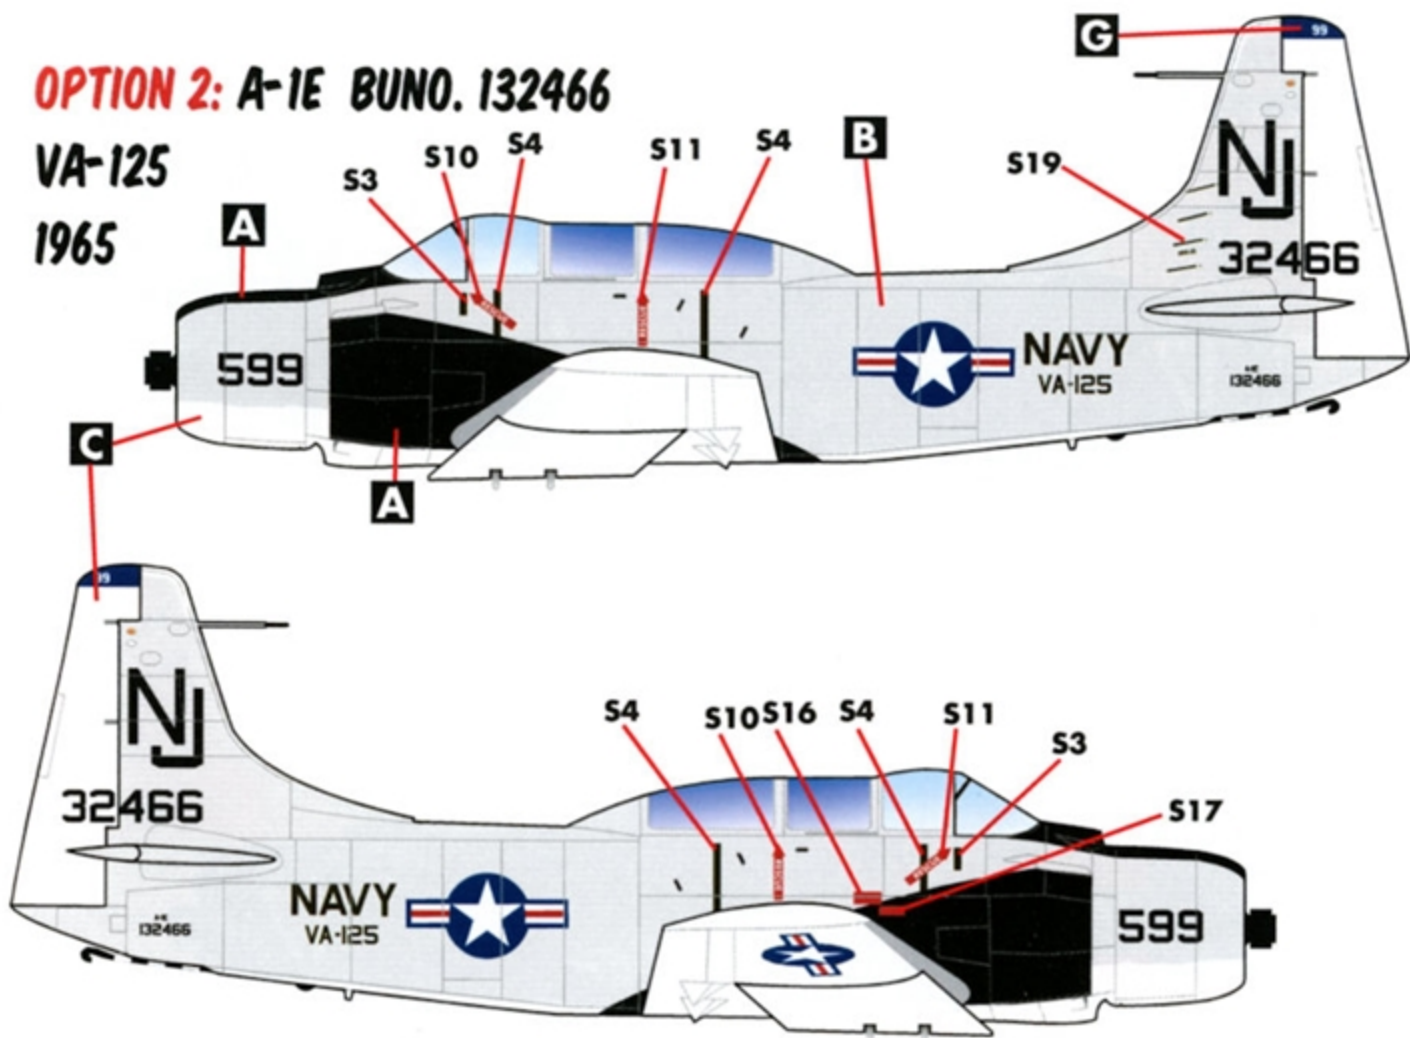

US NAVY / US MARINES

AD-5/A-1E SKYRAIDER

7 MARKING OPTIONS

1/48 SCALE

DECALS PRINTED BY

OPTION 1: AD-5 BUNO. 133876
NAS SAND POINT, SEATTLE WA
1960S

THIS PAINT SCHEME WAS USED FOR AD-5 TRAINERS.
OUR DECAL PRINTER MATCHED THE GRAY COLOR AROUND THE INSIGNIAS TO FS36440.

OPTION 2: A-1E BUNO. 132466

VA-125
1965

OPTION 3: AD-5 BUNO. 132446

AES-12
1960S

OPTION 4: AD-5 BUNO. 133893
 NAVAL AIR RESERVE TRAINING UNIT, LOS ALAMITOS

OPTION 6: A-1G BUNO. 132616
 NATF LAKEHURST
 1960S

OPTION 7

- A** FLAT BLACK (FS37038)
- B** FLAT GULL GRAY (FS36440)
- C** FLAT WHITE (FS37875)
- D** GLOSS SEA BLUE (FS15042)
- E** FLUORESCENT RED (FS28915)
- F** INSIGNIA YELLOW (FS33538)
- G** INSIGNIA BLUE (FS35044)
- H** ENGINE GRAY (FS36081)