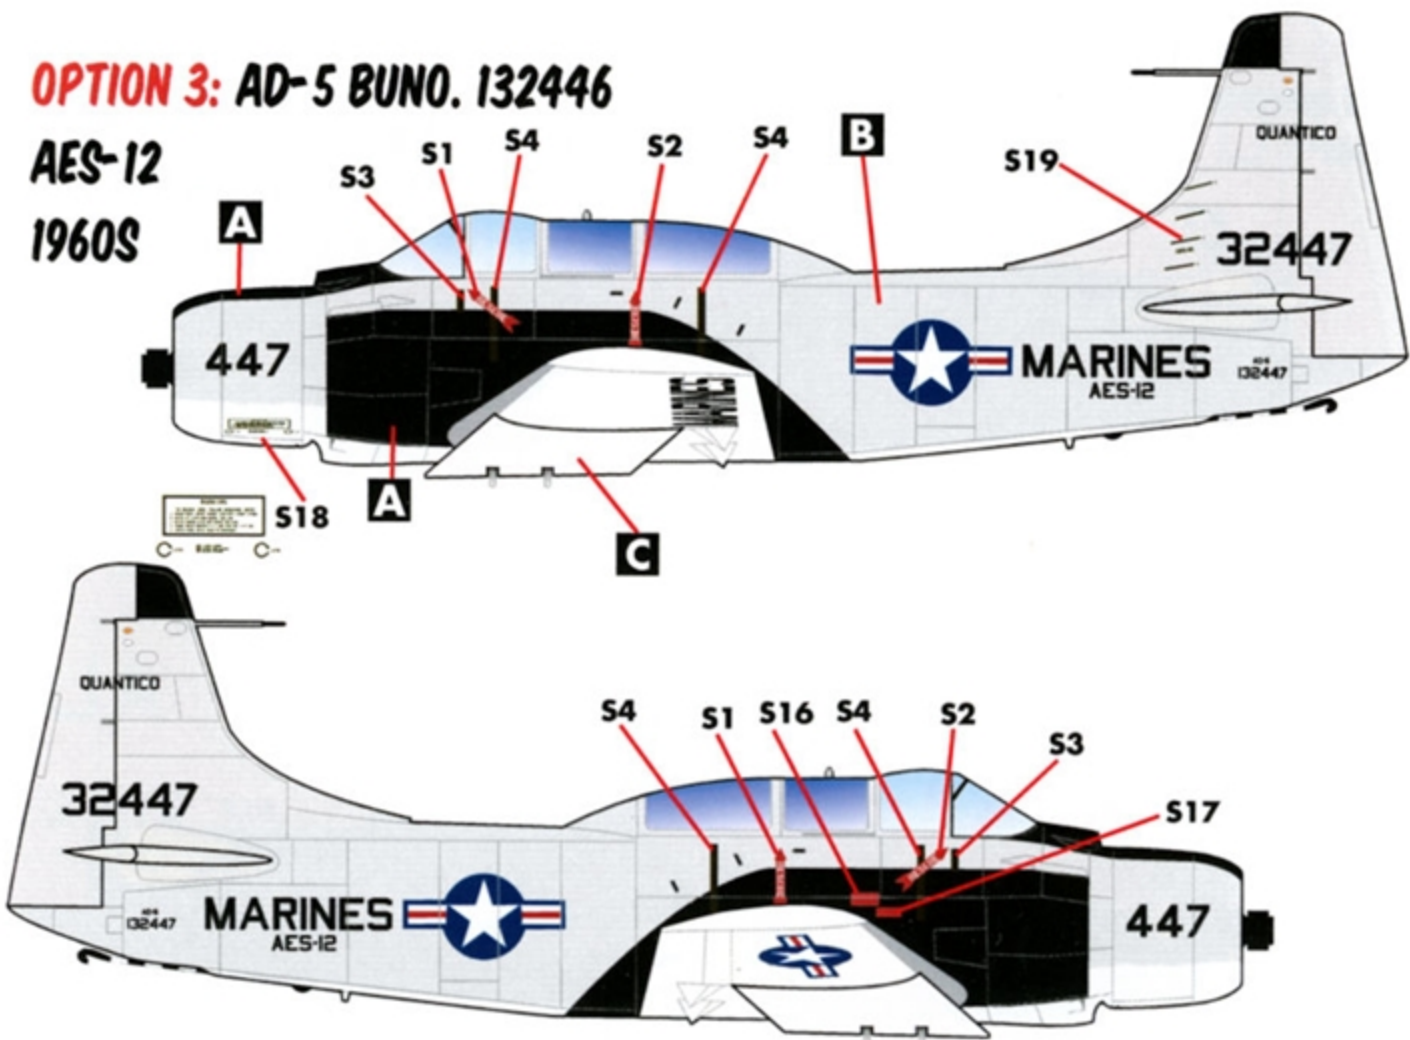

US NAVY / US MARINES

AD-5/A-1E SKYRAIDER

7 MARKING OPTIONS

1/48 SCALE

DECALS PRINTED BY

OPTION 1: AD-5 BUNO. 133876
NAS SAND POINT, SEATTLE WA
1960S

THIS PAINT SCHEME WAS USED FOR AD-5 TRAINERS.
OUR DECAL PRINTER MATCHED THE GRAY COLOR AROUND THE INSIGNIAS TO FS36440.

OPTION 2: A-1E BUNO. 132466

VA-125
1965

OPTION 3: AD-5 BUNO. 132446

AES-12
1960S

OPTION 4: AD-5 BUNO. 133893
 NAVAL AIR RESERVE TRAINING UNIT, LOS ALAMITOS

OPTION 6: A-1G BUNO. 132616
 NATF LAKEHURST
 1960S

OPTION 5: A-1E BUNO 132442
 NAS ANACOSTIA
 1960S

OPTION 7: AD-5U BUNO 133878
 VU-1, NAS BARBERS POINT
 1962

OPTION 1

OPTION 4

OPTION 2

OPTION 5

OPTION 3

OPTION 6

OPTION 7

- A** FLAT BLACK (FS37038)
- B** FLAT GULL GRAY (FS36440)
- C** FLAT WHITE (FS37875)
- D** GLOSS SEA BLUE (FS15042)
- E** FLUORESCENT RED (FS28915)
- F** INSIGNIA YELLOW (FS33538)
- G** INSIGNIA BLUE (FS35044)
- H** ENGINE GRAY (FS36081)