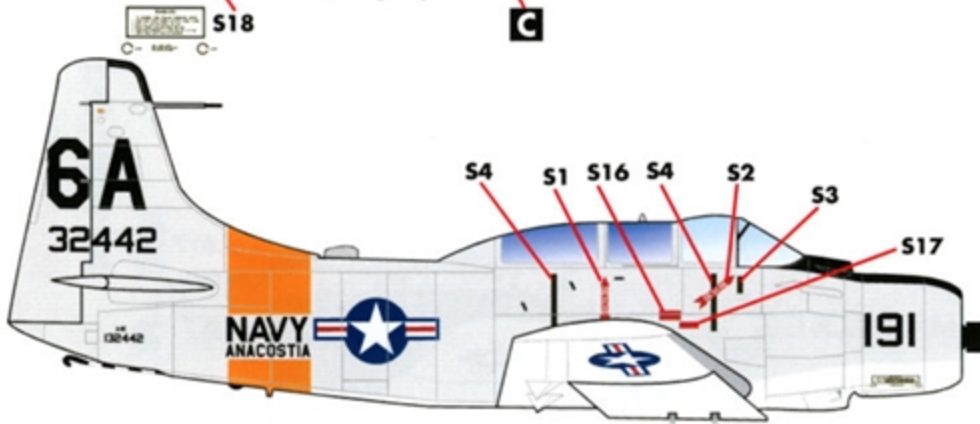

US NAVY / US MARINES

AD-5/A-1E SKYRAIDER

7 MARKING OPTIONS

1/48 SCALE

DECALS PRINTED BY

OPTION 1: AD-5 BUNO. 133876
NAS SAND POINT, SEATTLE WA
1960S

THIS PAINT SCHEME WAS USED FOR AD-5 TRAINERS.
OUR DECAL PRINTER MATCHED THE GRAY COLOR AROUND THE INSIGNIAS TO FS36440.

OPTION 2: A-1E BUNO. 132466

VA-125
1965

OPTION 3: AD-5 BUNO. 132446

AES-12
1960S

OPTION 4: AD-5 BUNO. 133893
 NAVAL AIR RESERVE TRAINING UNIT, LOS ALAMITOS

OPTION 6: A-1G BUNO. 132616
 NATF LAKEHURST
 1960S

OPTION 5: A-1E BUNO 132442
 NAS ANACOSTIA
 1960S

OPTION 7: AD-5U BUNO 133878
 VU-1, NAS BARBERS POINT
 1962

OPTION 1

OPTION 4

OPTION 2

OPTION 5

OPTION 3

OPTION 6