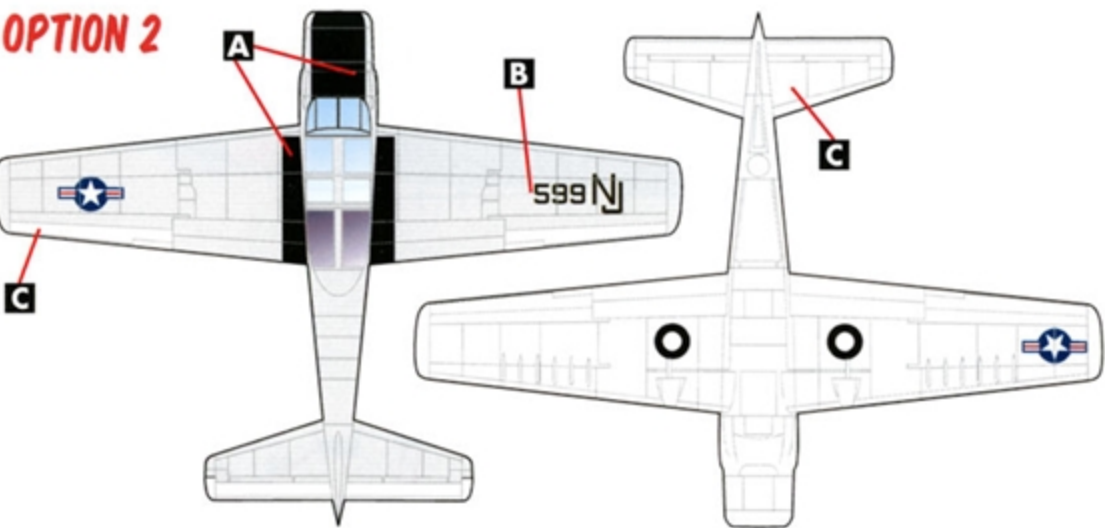

US NAVY / US MARINES

AD-5/A-1E SKYRAIDER

7 MARKING OPTIONS

1/48 SCALE

DECALS PRINTED BY

OPTION 1: AD-5 BUNO. 133876
NAS SAND POINT, SEATTLE WA
1960S

THIS PAINT SCHEME WAS USED FOR AD-5 TRAINERS.
OUR DECAL PRINTER MATCHED THE GRAY COLOR AROUND THE INSIGNIAS TO FS36440.

OPTION 5: A-1E BUNO 132442
 NAS ANACOSTIA
 1960S

OPTION 7: AD-5U BUNO 133878
 VU-1, NAS BARBERS POINT
 1962

OPTION 1

OPTION 4

OPTION 2

OPTION 5

OPTION 3

OPTION 6

OPTION 7

- A** FLAT BLACK (FS37038)
- B** FLAT GULL GRAY (FS36440)
- C** FLAT WHITE (FS37875)
- D** GLOSS SEA BLUE (FS15042)
- E** FLUORESCENT RED (FS28915)
- F** INSIGNIA YELLOW (FS33538)
- G** INSIGNIA BLUE (FS35044)
- H** ENGINE GRAY (FS36081)