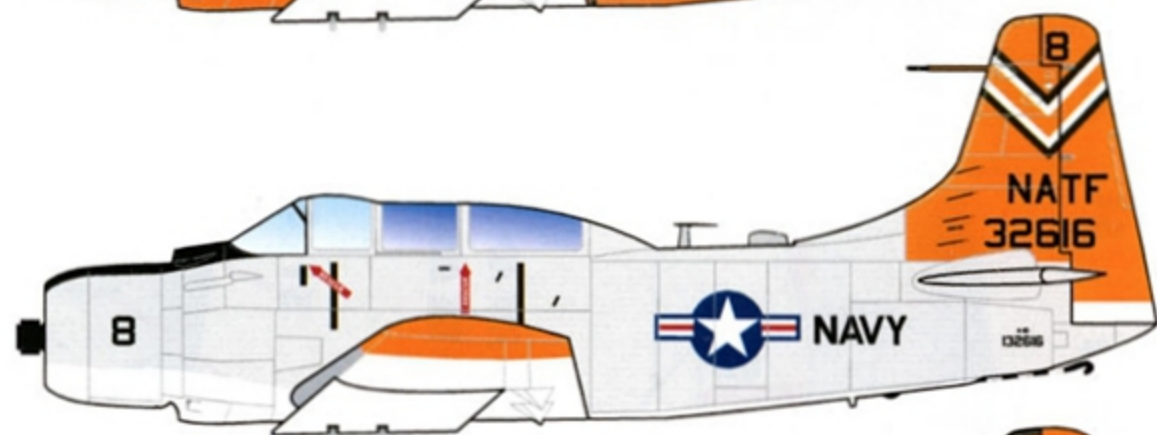

US NAVY / US MARINES

AD-5/A-1E SKYRAIDER

7 MARKING OPTIONS

1/48 SCALE

DECALS PRINTED BY

OPTION 1: AD-5 BUNO. 133876
NAS SAND POINT, SEATTLE WA
1960S

THIS PAINT SCHEME WAS USED FOR AD-5 TRAINERS.
OUR DECAL PRINTER MATCHED THE GRAY COLOR AROUND THE INSIGNIAS TO FS36440.

OPTION 7

- A** FLAT BLACK (FS37038)
- B** FLAT GULL GRAY (FS36440)
- C** FLAT WHITE (FS37875)
- D** GLOSS SEA BLUE (FS15042)
- E** FLUORESCENT RED (FS28915)
- F** INSIGNIA YELLOW (FS33538)
- G** INSIGNIA BLUE (FS35044)
- H** ENGINE GRAY (FS36081)