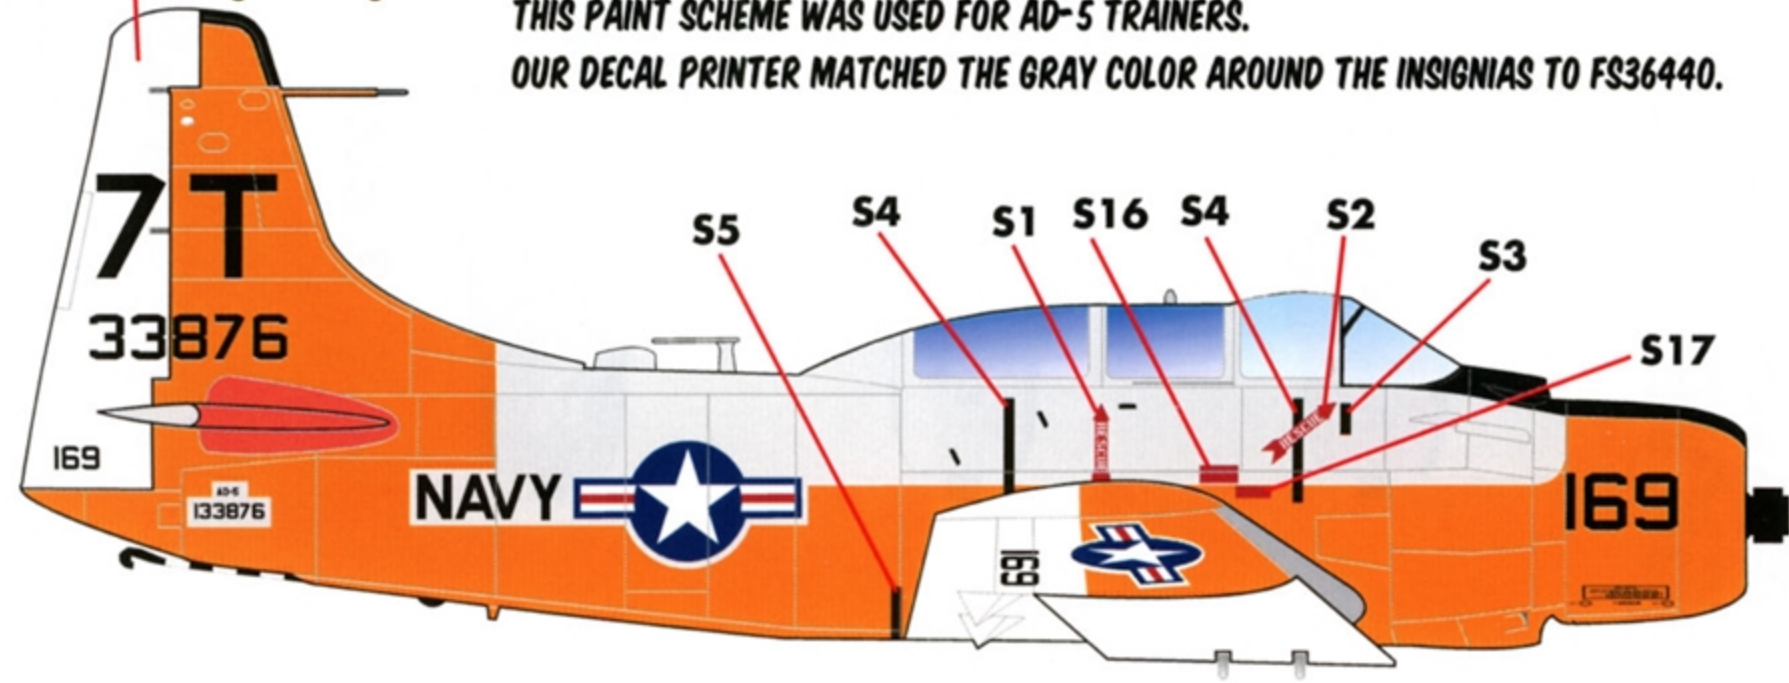

US NAVY / US MARINES

AD-5/A-1E SKYRAIDER

7 MARKING OPTIONS

1/48 SCALE

DECALS PRINTED BY

OPTION 1: AD-5 BUNO. 133876
NAS SAND POINT, SEATTLE WA
1960S

THIS PAINT SCHEME WAS USED FOR AD-5 TRAINERS.
OUR DECAL PRINTER MATCHED THE GRAY COLOR AROUND THE INSIGNIAS TO FS36440.

OPTION 7

- A** FLAT BLACK (FS37038)
- B** FLAT GULL GRAY (FS36440)
- C** FLAT WHITE (FS37875)
- D** GLOSS SEA BLUE (FS15042)
- E** FLUORESCENT RED (FS28915)
- F** INSIGNIA YELLOW (FS33538)
- G** INSIGNIA BLUE (FS35044)
- H** ENGINE GRAY (FS36081)