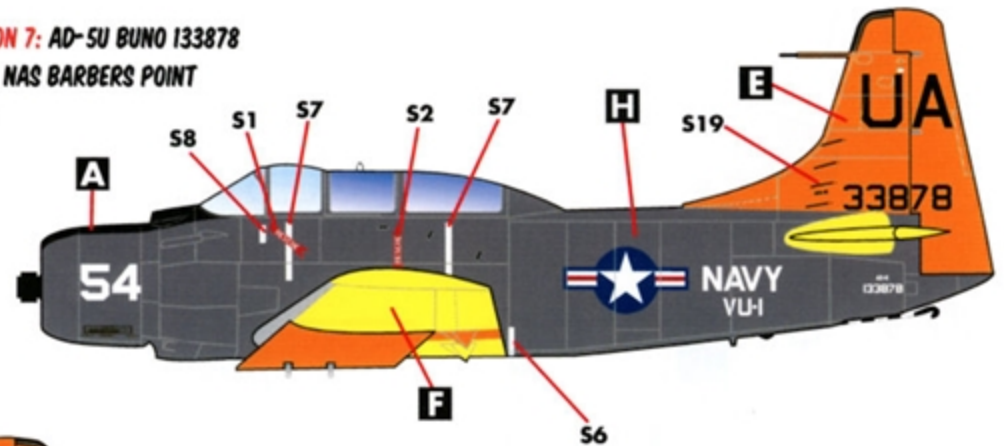

OPTION 7: AD-5U BUNO 133878
VU-1, NAS BARBERS POINT
1962