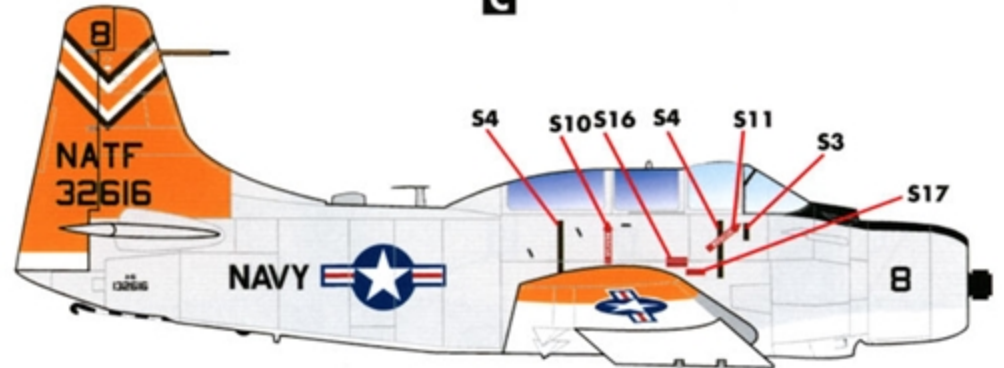

US NAVY / US MARINES

AD-5/A-1E SKYRAIDER

7 MARKING OPTIONS

1/48 SCALE

DECALS PRINTED BY

OPTION 1: AD-5 BUNO. 133876
NAS SAND POINT, SEATTLE WA
1960S

THIS PAINT SCHEME WAS USED FOR AD-5 TRAINERS.
OUR DECAL PRINTER MATCHED THE GRAY COLOR AROUND THE INSIGNIAS TO FS36440.

OPTION 2: A-1E BUNO. 132466

VA-125
1965

OPTION 3: AD-5 BUNO. 132446

AES-12
1960S

OPTION 4: AD-5 BUNO. 133893
 NAVAL AIR RESERVE TRAINING UNIT, LOS ALAMITOS

OPTION 6: A-1G BUNO. 132616
 NATF LAKEHURST
 1960S

OPTION 5: A-1E BUNO 132442
 NAS ANACOSTIA
 1960S

OPTION 7: AD-5U BUNO 133878
 VU-1, NAS BARBERS POINT
 1962

OPTION 1

OPTION 4

OPTION 2

OPTION 5

OPTION 3

OPTION 6