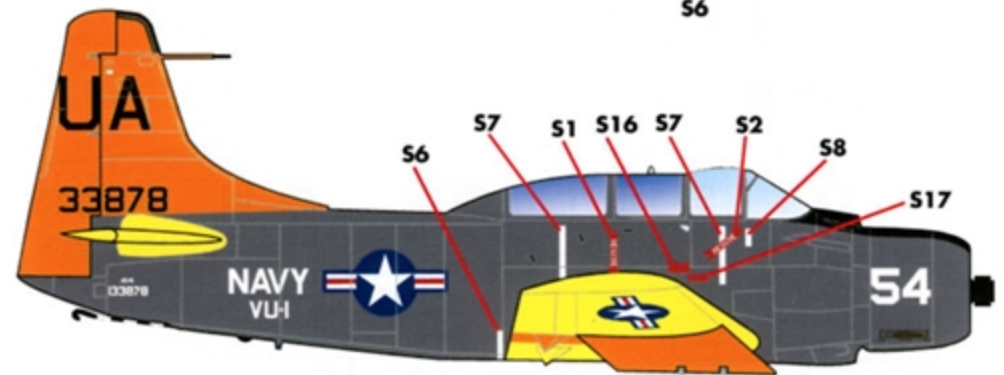

OPTION 7: AD-5U BUNO 133878
VU-1, NAS BARBERS POINT
1962