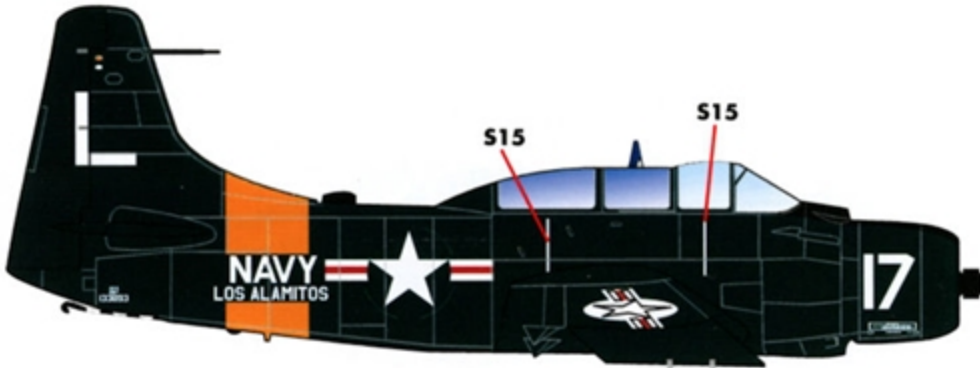

US NAVY / US MARINES

AD-5/A-1E SKYRAIDER

7 MARKING OPTIONS

1/48 SCALE

DECALS PRINTED BY

OPTION 1: AD-5 BUNO. 133876
NAS SAND POINT, SEATTLE WA
1960S

THIS PAINT SCHEME WAS USED FOR AD-5 TRAINERS.
OUR DECAL PRINTER MATCHED THE GRAY COLOR AROUND THE INSIGNIAS TO FS36440.

OPTION 2: A-1E BUNO. 132466

VA-125
1965

OPTION 3: AD-5 BUNO. 132446

AES-12
1960S

OPTION 4: AD-5 BUNO. 133893
 NAVAL AIR RESERVE TRAINING UNIT, LOS ALAMITOS

OPTION 6: A-1G BUNO. 132616
 NATF LAKEHURST
 1960S

OPTION 7

- A** FLAT BLACK (FS37038)
- B** FLAT GULL GRAY (FS36440)
- C** FLAT WHITE (FS37875)
- D** GLOSS SEA BLUE (FS15042)
- E** FLUORESCENT RED (FS28915)
- F** INSIGNIA YELLOW (FS33538)
- G** INSIGNIA BLUE (FS35044)
- H** ENGINE GRAY (FS36081)