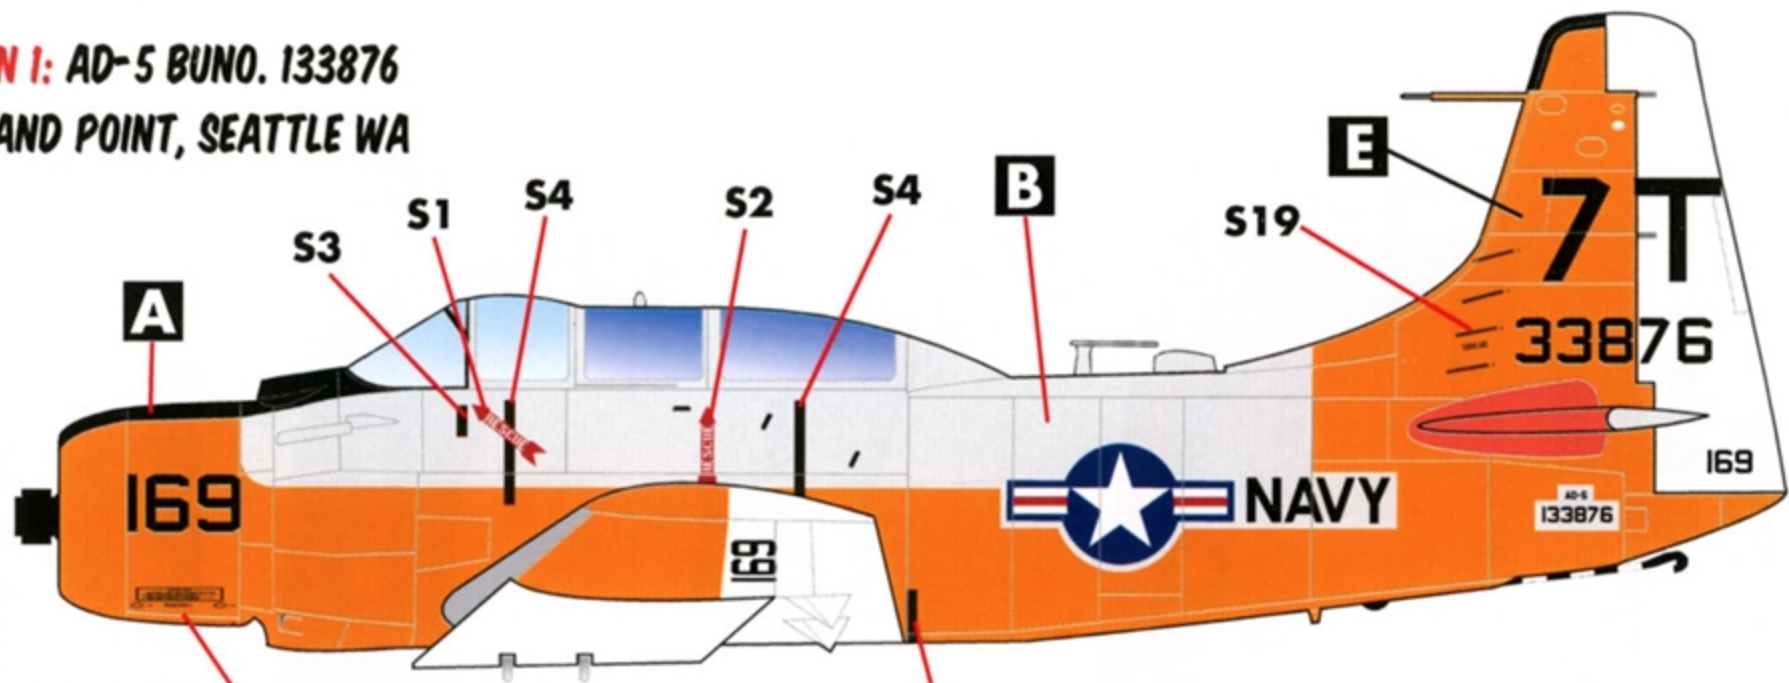

US NAVY / US MARINES

AD-5/A-1E SKYRAIDER

7 MARKING OPTIONS

1/48 SCALE

DECALS PRINTED BY

OPTION 1: AD-5 BUNO. 133876
NAS SAND POINT, SEATTLE WA
1960S

THIS PAINT SCHEME WAS USED FOR AD-5 TRAINERS.
OUR DECAL PRINTER MATCHED THE GRAY COLOR AROUND THE INSIGNIAS TO FS36440.

OPTION 7

- A** FLAT BLACK (FS37038)
- B** FLAT GULL GRAY (FS36440)
- C** FLAT WHITE (FS37875)
- D** GLOSS SEA BLUE (FS15042)
- E** FLUORESCENT RED (FS28915)
- F** INSIGNIA YELLOW (FS33538)
- G** INSIGNIA BLUE (FS35044)
- H** ENGINE GRAY (FS36081)