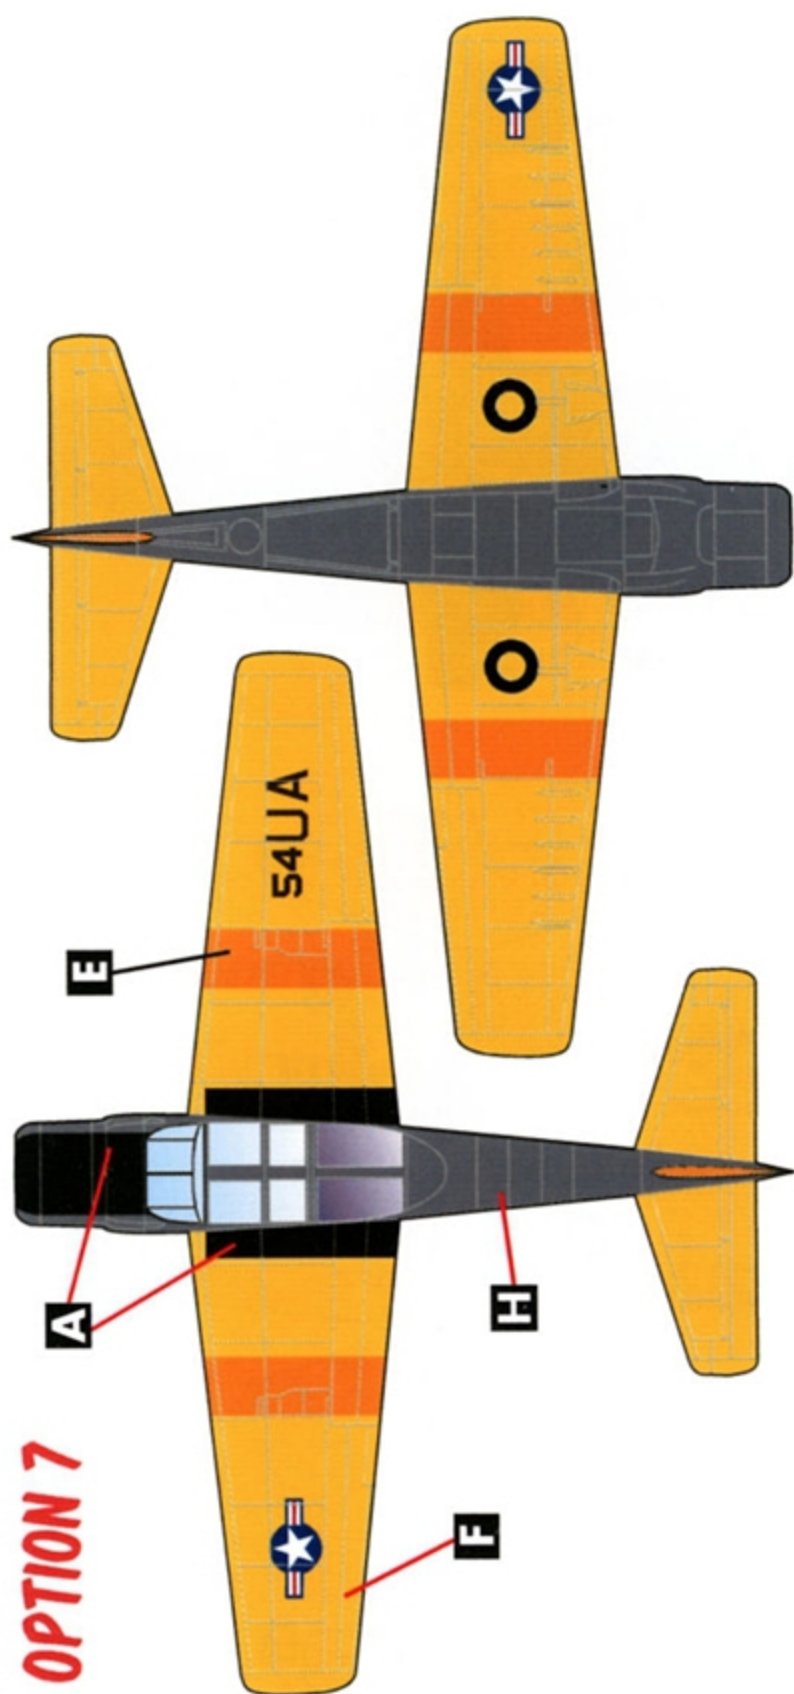

US NAVY / US MARINES

AD-5/A-1E SKYRAIDER

7 MARKING OPTIONS

1/48 SCALE

DECALS PRINTED BY

OPTION 1: AD-5 BUNO. 133876
NAS SAND POINT, SEATTLE WA
1960S

THIS PAINT SCHEME WAS USED FOR AD-5 TRAINERS.
OUR DECAL PRINTER MATCHED THE GRAY COLOR AROUND THE INSIGNIAS TO FS36440.

OPTION 5: A-1E BUNO 132442
 NAS ANACOSTIA
 1960S

OPTION 7: AD-5U BUNO 133878
 VU-1, NAS BARBERS POINT
 1962

OPTION 1

OPTION 4

OPTION 2

OPTION 5

OPTION 3

OPTION 6

OPTION 7

- A** FLAT BLACK (FS37038)
- B** FLAT GULL GRAY (FS36440)
- C** FLAT WHITE (FS37875)
- D** GLOSS SEA BLUE (FS15042)
- E** FLUORESCENT RED (FS28915)
- F** INSIGNIA YELLOW (FS33538)
- G** INSIGNIA BLUE (FS35044)
- H** ENGINE GRAY (FS36081)