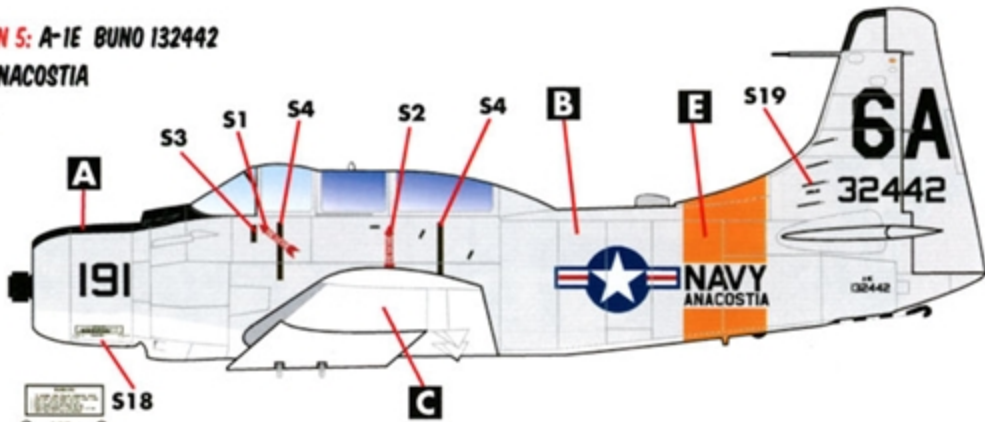

US NAVY / US MARINES

AD-5/A-1E SKYRAIDER

7 MARKING OPTIONS

1/48 SCALE

DECALS PRINTED BY

OPTION 1: AD-5 BUNO. 133876
NAS SAND POINT, SEATTLE WA
1960S

THIS PAINT SCHEME WAS USED FOR AD-5 TRAINERS.
OUR DECAL PRINTER MATCHED THE GRAY COLOR AROUND THE INSIGNIAS TO FS36440.

OPTION 2: A-1E BUNO. 132466

VA-125
1965

OPTION 3: AD-5 BUNO. 132446

AES-12
1960S

OPTION 4: AD-5 BUNO. 133893
 NAVAL AIR RESERVE TRAINING UNIT, LOS ALAMITOS

OPTION 6: A-1G BUNO. 132616
 NATF LAKEHURST
 1960S

OPTION 5: A-1E BUNO 132442
 NAS ANACOSTIA
 1960S

OPTION 7: AD-5U BUNO 133878
 VU-1, NAS BARBERS POINT
 1962

OPTION 1

OPTION 4

OPTION 2

OPTION 5

OPTION 3

OPTION 6