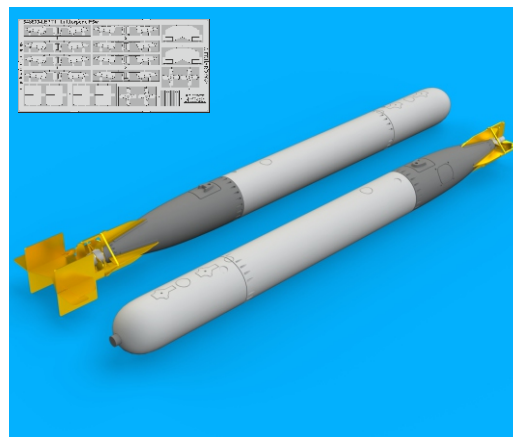

648 963 Italian WWII torpedo A.130

1/48

BRASSIN

BRASSIN

eduard