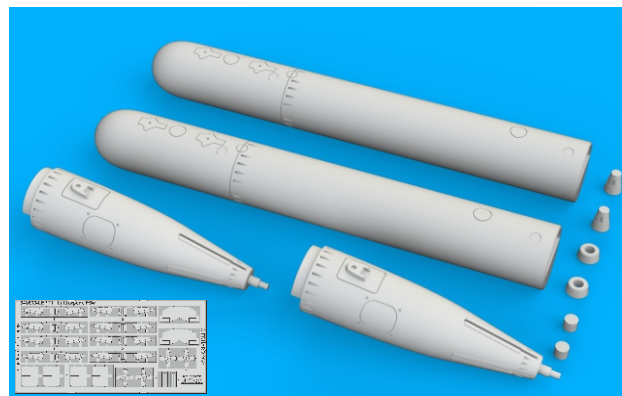

648 963 Italian WWII torpedo A.130

**eduard**  
**BRASSIN**

1/48 scale

R15 2pcs.

R16 2pcs.

R17 2pcs.

R18 2pcs.

R19 2pcs.

**COLOURS**

GSI Creos (GUNZE)			Mr.METAL COLOR	
AQUEOUS	Mr.COLOR			
[H12]	[C33]	FLAT BLACK	[SM203]	SUPER IRON
			[MC215]	COPPER

This product contains metal and resin detail parts for upgrading scale plastic models. When selecting this set make sure that it is for the kit mentioned in product name as these sets are made specifically for that kit. When upgrading the model some cutting or corrections may be necessary for parts to fit accurately. **WARNING!** This set contains small and sharp parts. Work carefully in a ventilated and well-lit room. Safety glasses are recommended. This product is not suitable for children below 14 years of age.

**eduard**

**BEST BRASS RESIN AROUND!**

REMOVE ODSTRANIT	BEND OHNOUT	SYMMETRICAL ASSEMBLY SYMETRICKÁ MONTÁŽ
GRIND OBROUSIT	OPTION VOLBA	SCRIBE THE PANEL AND HOLES RYTÍ
DRILL HOLE VRTAT OTVOR	REPLACE NAHRADIT	REVERSE SIDE OTOČIT