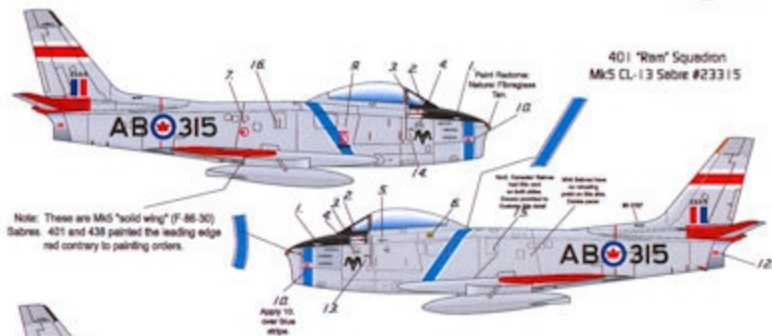

**Leading  
Edge**  
MODELS

**RCAF 401 Sqn & 438 Sqn**

**#48.86  
1/48 SCALE**

**"Rams and Wildcats"**

**F-86, T-33 & Vampires**

Leading Edge Models decal set# 48.86  
 "Rams and Wildcats F-86, T-33 & Vampires"

Leading  
 Edge

*Leading Edge Models decal set# 48.86  
"Rams and Wildcats F-86, T-33 & Vampires"*

**Leading  
Edge**  
models

438 Squadron Vampire F3  
#17067

Nose gear door, red.

67

Apply roundel  
over aluminum  
roundel.

401 and 438 Squadron Vampires  
were painted overall aluminum paint. Most stencil data  
markings were not reapplied after  
late painting.

Note: Vampire F3 forward fuselage was  
plywood.

17085

A

AB

Nose gear door, red.