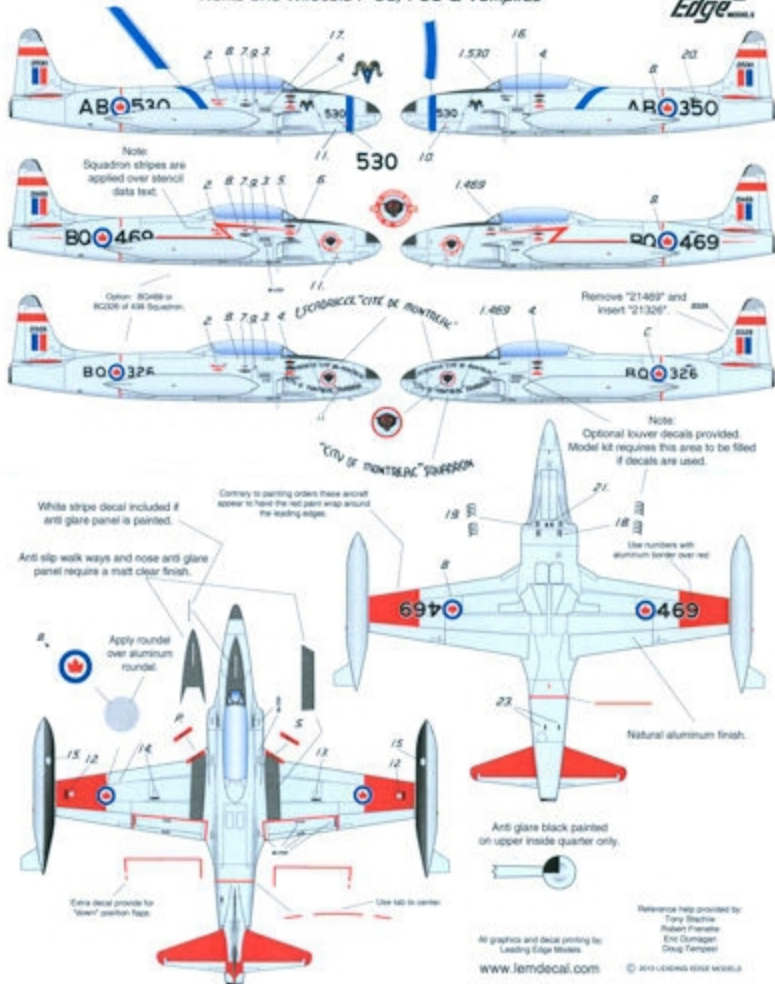

**Leading  
Edge**  
MODELS

**RCAF 401 Sqn & 438 Sqn**

**#48.86  
1/48 SCALE**

**"Rams and Wildcats"**

**F-86, T-33 & Vampires**

Leading Edge Models decal set# 48.86  
 "Rams and Wildcats F-86, T-33 & Vampires"

Leading  
 Edge

*Leading Edge Models decal set# 48.86  
"Rams and Wildcats F-86, T-33 & Vampires"*

**Leading  
Edge**  
models

438 Squadron Vampire F3  
#17067

Nose gear door, red.

67

Apply roundel  
over aluminum  
roundel.

401 and 438 Squadron Vampires  
were painted overall aluminum paint. Most stencil data  
markings were not reapplied after  
late painting.

Note: Vampire F3 forward fuselage was  
plywood.

17085

A

AB

Nose gear door, red.

85

Use white  
decals provided.

401 Squadron Vampire F3  
#17085

Note:  
Late 401 scheme painted the ailerons  
and the elevator.