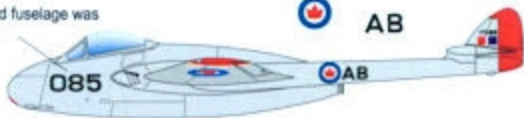

401 and 438 Squadron Vampires  
were painted overall aluminum paint. Most stencil data  
markings were not reapplied after  
late painting.

Note: Vampire F3 forward fuselage was  
plywood.

17085

A

AB

Nose gear door, red.