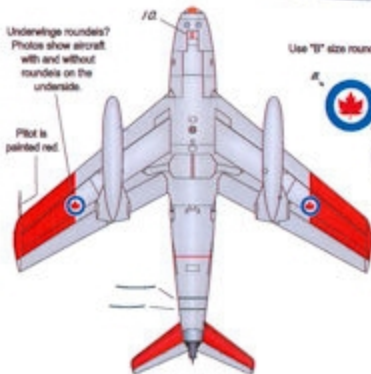

**Leading  
Edge**  
MODELS

**RCAF 401 Sqn & 438 Sqn**

**#48.86  
1/48 SCALE**

**"Rams and Wildcats"**

**F-86, T-33 & Vampires**

Leading Edge Models decal set# 48.86  
 "Rams and Wildcats F-86, T-33 & Vampires"

Leading  
 Edge

*Leading Edge Models decal set# 48.86  
"Rams and Wildcats F-86, T-33 & Vampires"*

**Leading  
Edge**  
models

438 Squadron Vampire F3  
#17067

Nose gear door, red.

67

Apply roundel  
over aluminum  
roundel.