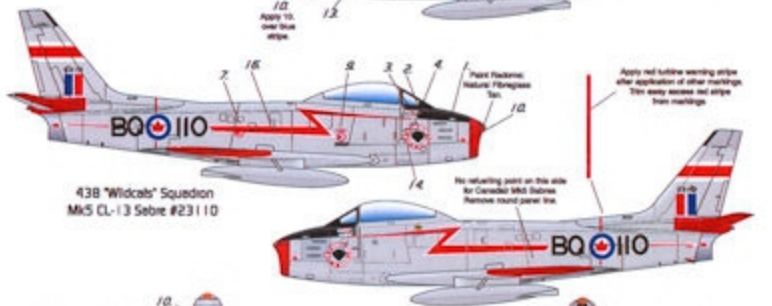

**Leading  
Edge**  
MODELS

**RCAF 401 Sqn & 438 Sqn**

**#48.86  
1/48 SCALE**

**"Rams and Wildcats"**

**F-86, T-33 & Vampires**

Leading Edge Models decal set# 48.86  
 "Rams and Wildcats F-86, T-33 & Vampires"

Leading  
 Edge

*Leading Edge Models decal set# 48.86  
"Rams and Wildcats F-86, T-33 & Vampires"*

**Leading  
Edge**  
models

438 Squadron Vampire F3  
#17067

Nose gear door, red.

67

Apply roundel  
over aluminum  
roundel.

401 and 438 Squadron Vampires  
were painted overall aluminum paint. Most stencil data  
markings were not reapplied after  
late painting.

Note: Vampire F3 forward fuselage was  
plywood.

17085

A

AB

Nose gear door, red.