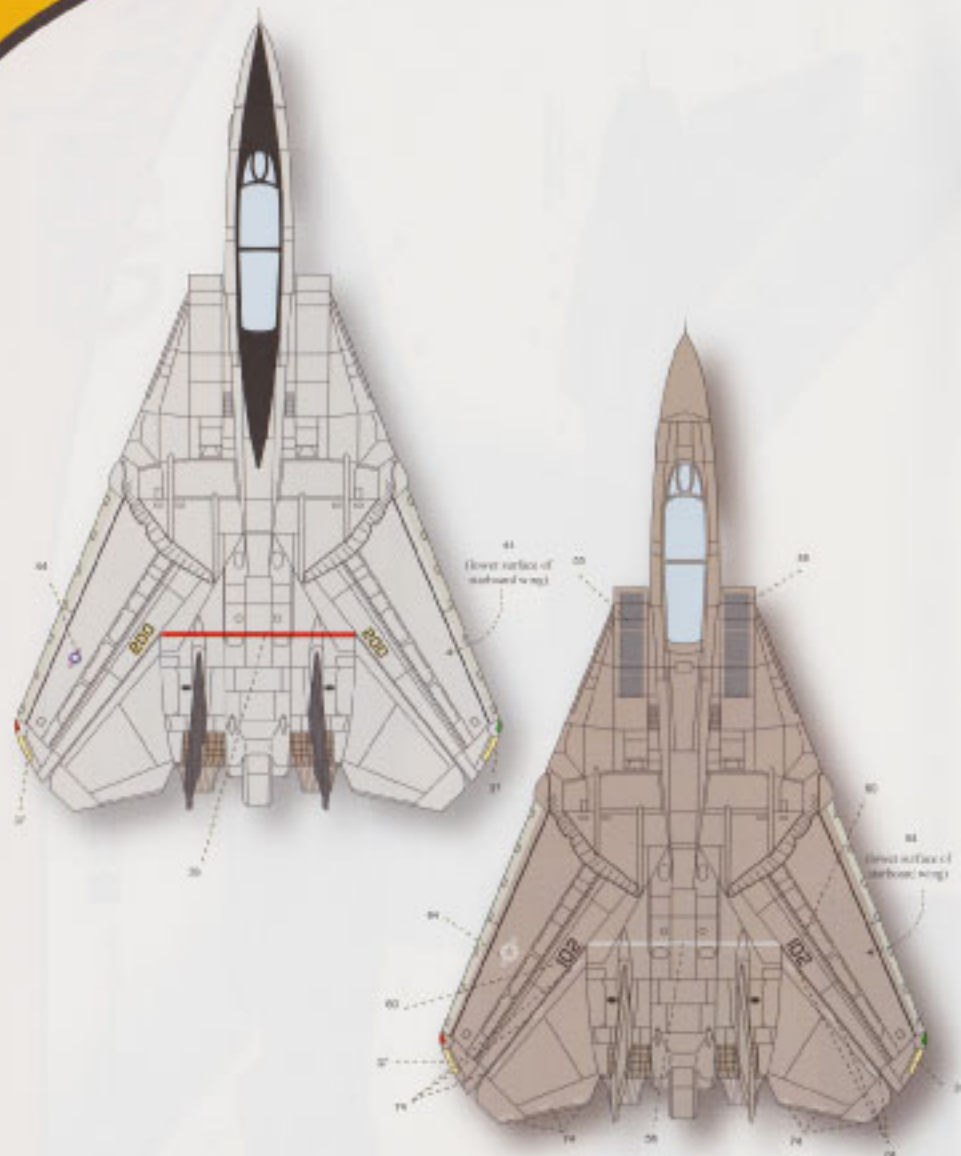

GRUMMAN F-14A TOMCAT

VF-21 FREELANCERS (1995) / VF-41 BLACK ACES (2000)

SOURCES

- *Koku-Fan*, March 1996
- *CFW-5*, Artbox Co., Ltd, 1996
- Photographs, John Bolthouse, III
- Photographs, US Navy

RECOMMENDED KITS

- Hasegawa 1/48 F-14A
- Monogram 1/48 F-14A

CUSTOM AERONAUTICAL MINIATURES

P.O. Box 5533, Titusville, FL 32783-5533

ALL RIGHTS RESERVED

Copyright © 2006

To order our full color catalog, visit us on the web at