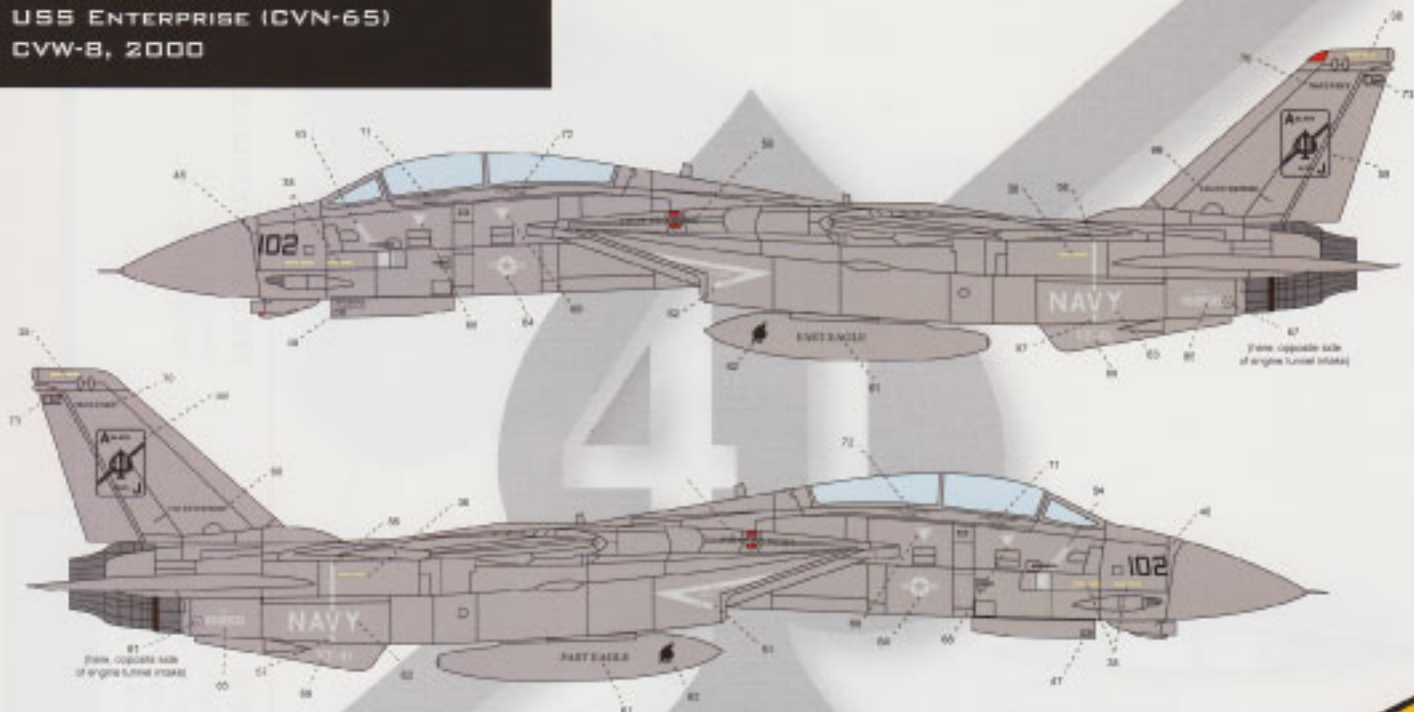

COLOR GUIDE

BARE METAL Lower engine intake lip / nose lip / wing leading edges	DARK GULL GRAY (FS 36220) All surfaces	BURNY METAL Engine exhaust area

CANPRO
SERIES
CUSTOM AIRCRAFT REPLICAS