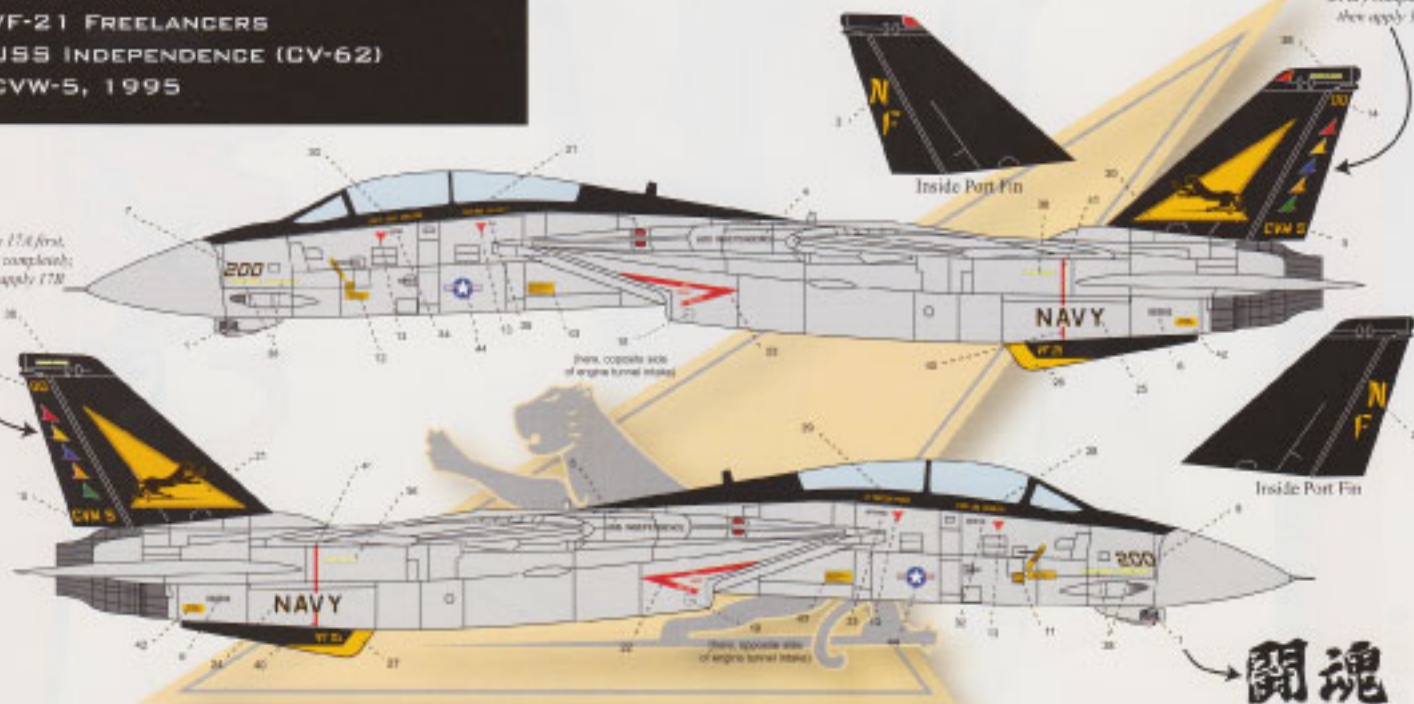

www.camdecals.com

CAMPRO
SERIES
CUSTOM AERONAUTICAL MINIATURES

WWW.CAMDECALS.COM

GRUMMAN F-14A TOMCAT

BUNO 161616
VF-21 FREELANCERS
USS INDEPENDENCE (CV-62)
CVW-5, 1995

Apply 174 first,
let dry completely;
then apply 178

Apply 164 first,
let dry completely,
then apply 168

COLOR GUIDE

BARE METAL Lower engine intake lip / nose lip / wing leading edges	GLOSS GULL GRAY (FS 36419) All surfaces	SEMI-GLOSS BLACK Anti glare panel / rest of fin / tail cone sides	BURNY METAL Engine exhaust area
--	--	---	------------------------------------