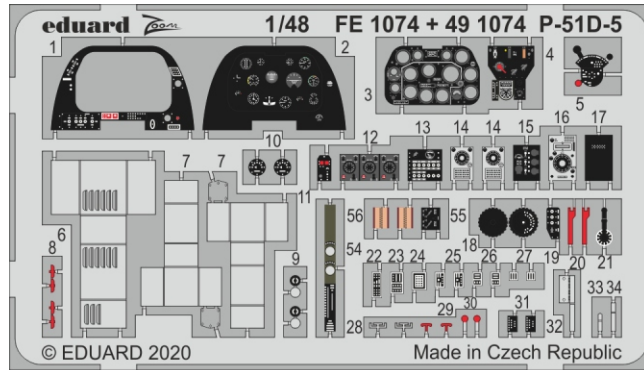

☑ 21 ☐ 22

C01

☐ ☐

☑ 19 ☐ 20

B11 ☐ B12

D38 ☐ D39

☑ 4 ☐

D43 ☐

☑ 4 ☐

☑ 15

D25+D26
4 sets

Related products: FE 1074 + 49 1074 P-51D-5 1/48

Related products: FE 1075 P-51D-5 seatbelts STEEL 1/48