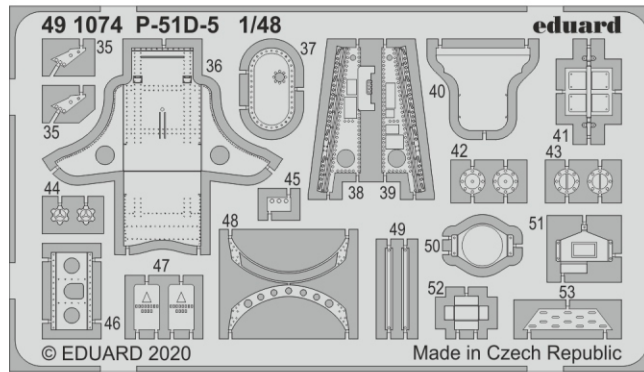

☑ 21 ☐ 22

C01

☐ ☐

☑ 19 ☐ 20

B11 ☐ B12

D38 ☐ D39

☑ 4 ☐

D43 ☐

☑ 4 ☐

☑ 15

D25+D26
4 sets

Related products: FE 1074 + 49 1074 P-51D-5 1/48

Related products: FE 1075 P-51D-5 seatbelts STEEL 1/48