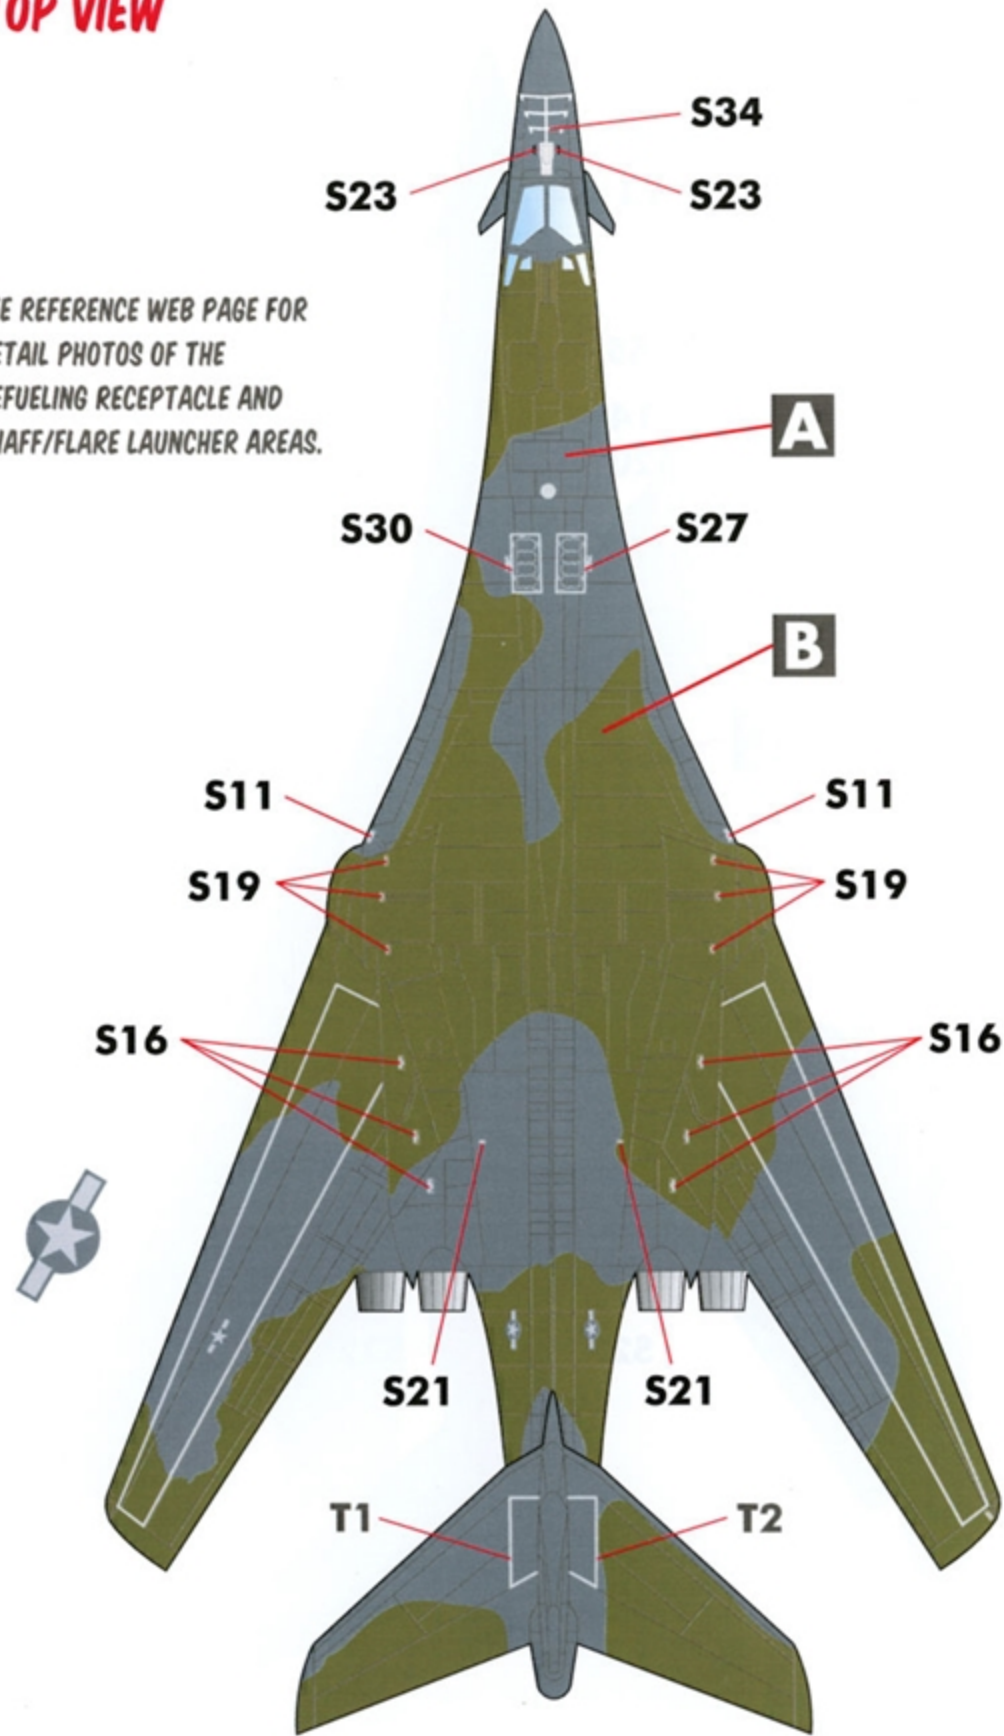

B-1B

LANCER

PART 3

**TEN MARKING OPTIONS
FOR CAMOUFLAGED SAC-ERA B-1B LANCERS
DESIGNED FOR THE REVELL KIT**

1/48 SCALE

DECALS PRINTED BY

SIDE VIEW (TYPICAL)

THE SIZE OF THE B-1B MAKES IT DIFFICULT TO SHOW THE EXACT PLACEMENT OF ALL MAINTENANCE STENCILS IN THESE DRAWINGS. PLEASE VISIT THE REFERENCE WEB SITE (LISTED ON THE LAST PAGE ON THESE INSTRUCTIONS) FOR SELECTED PHOTOS THAT CLEARLY SHOW HOW MOST OF THESE MARKINGS ARE APPLIED.

S8 OR S9

S7

SEE INSTRUCTIONS FOR INDIVIDUAL OPTIONS FOR ALL OTHER STENCILING ON THE SIDES OF THE AIRFRAME. APPLY S7 AND S8 (OR S9) ON BOTH SIDES.

WING WALKWAYS

PORT WING SHOWN.
FOR CAMOUFLAGED AIRCRAFT, USE THE GRAY STRIPING PROVIDED AND PLACE "WALKWAY" WARNINGS AS ILLUSTRATED.

TOP VIEW

SEE REFERENCE WEB PAGE FOR
DETAIL PHOTOS OF THE
REFUELING RECEPTACLE AND
CHAFF/FLARE LAUNCHER AREAS.

S34

S23

S23

A

S30

S27