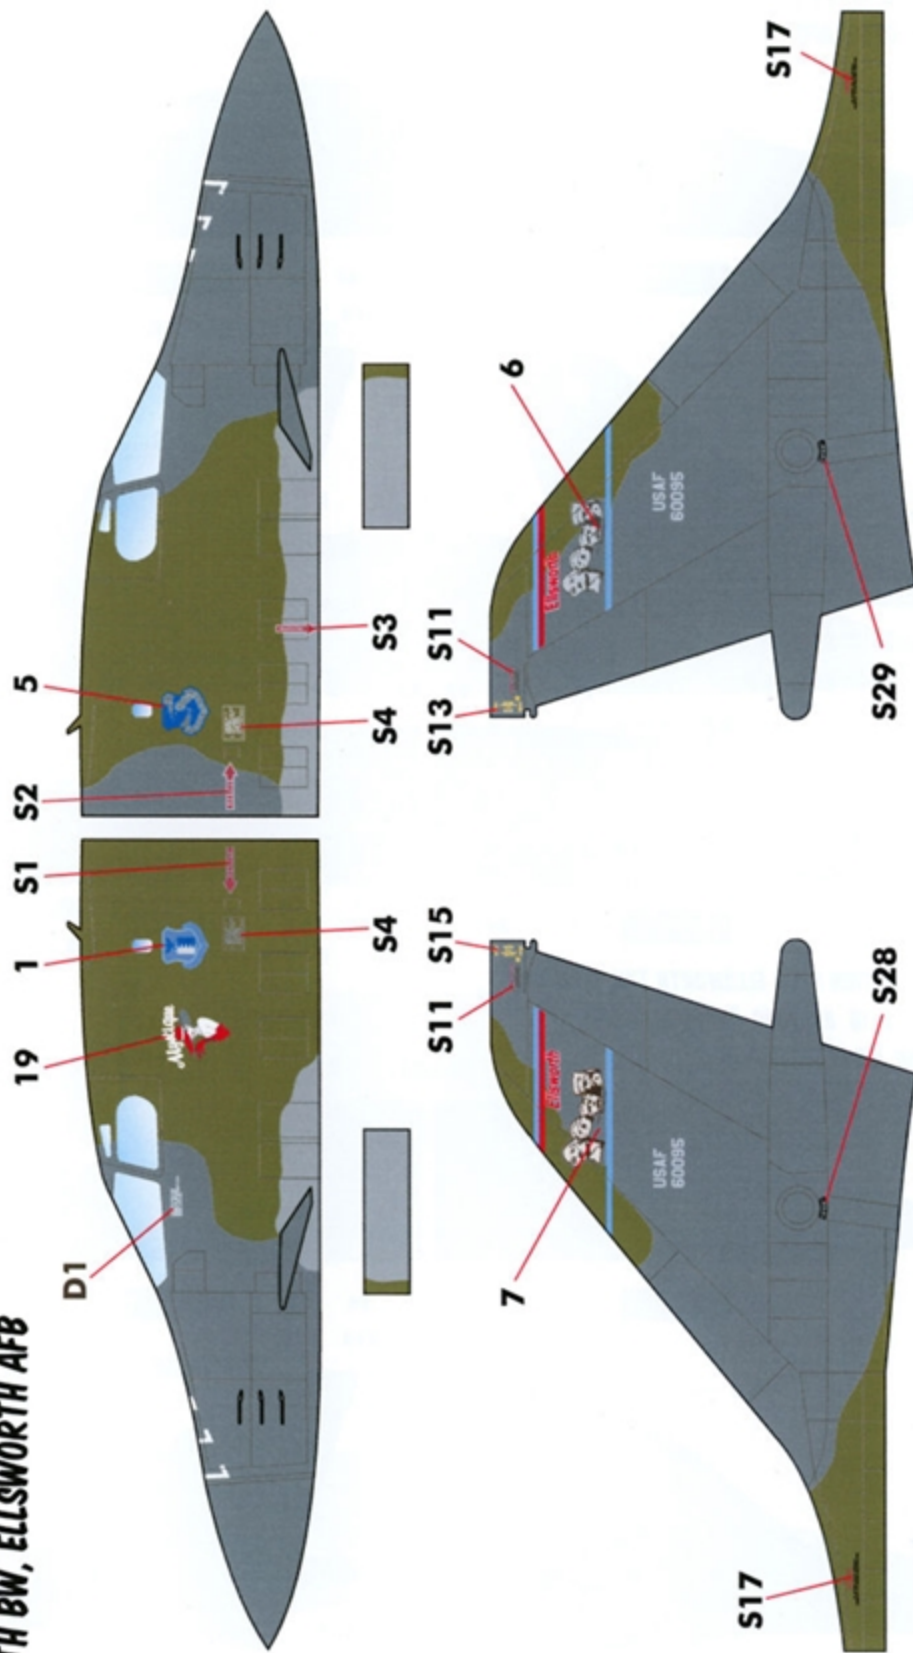

B-1B

LANCER

PART 3

**TEN MARKING OPTIONS
FOR CAMOUFLAGED SAC-ERA B-1B LANCERS
DESIGNED FOR THE REVELL KIT**

1/48 SCALE

DECALS PRINTED BY

SIDE VIEW (TYPICAL)

THE SIZE OF THE B-1B MAKES IT DIFFICULT TO SHOW THE EXACT PLACEMENT OF ALL MAINTENANCE STENCILS IN THESE DRAWINGS. PLEASE VISIT THE REFERENCE WEB SITE (LISTED ON THE LAST PAGE ON THESE INSTRUCTIONS) FOR SELECTED PHOTOS THAT CLEARLY SHOW HOW MOST OF THESE MARKINGS ARE APPLIED.

B

S11

S11

S19

S19

S16

S16

S21

S21

T1

T2

BOTTOM VIEW

**OPTION I: B-1B 86-0095 "MYSTIQUE"
28TH BW, ELLSWORTH AFB**

OPTION 2: B-1B 83-0070 "7 WISHES"
96TH BW, DYESS AFB

OPTION 3: B-1B 85-0079 "CLASSY LADY"
28TH BW, ELLSWORTH AFB

REFER TO OPTION 1 FOR ELLSWORTH TAIL MARKINGS