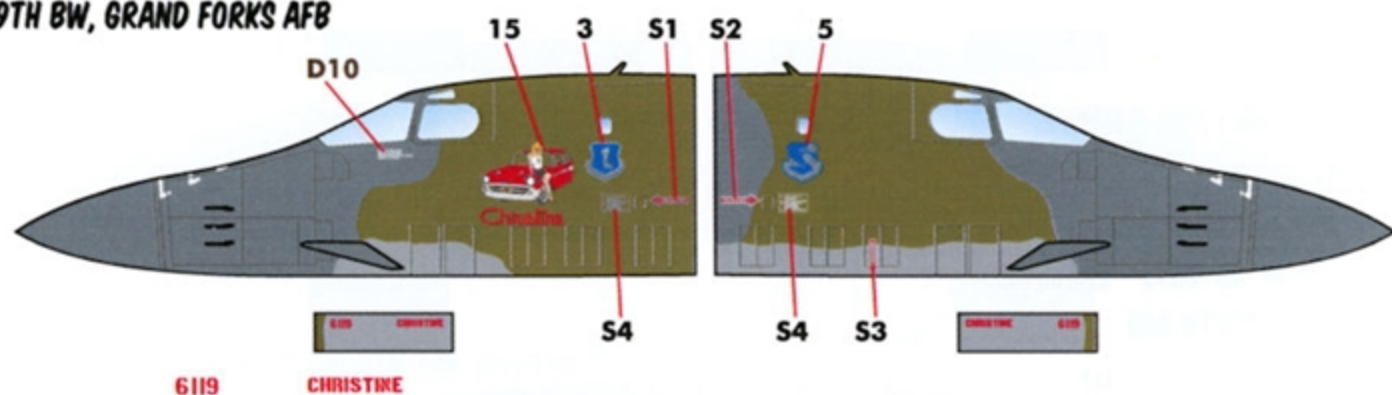

OPTION 10: B-1B 86-0119 "CHRISTINE"

319TH BW, GRAND FORKS AFB

6119 CHRISTINE

CHRISTINE 6119

REFER TO OPTION 9 FOR GRAND FORKS TAIL MARKINGS

FOR CAMOUFLAGE SCHEME DRAWINGS,
DETAIL PHOTOS AND OTHER NOTES, VISIT
THE REFERENCE PAGE AT:

[HTTP://WWW.CARACALMODELS.COM/REFERENCES/SAC_B1B](http://www.caracalmodels.com/references/sac_b1b)

FRONT LANDING GEAR STRUT
(BOTH SIDES)

APPLY LAST 4 DIGITS OF SERIAL
FOR THE OPTION OF YOUR
CHOICE

- **A** DARK GRAY (FS36081)
- **B** DARK GREEN (FS34086)
- **C** GUNSHIP GRAY (FS36118)

Caracal Models
PO Box 92141
Austin, TX 78709
info@caracalmodels.com
<http://www.caracalmodels.com>

Decals printed by Cartograf in Italy