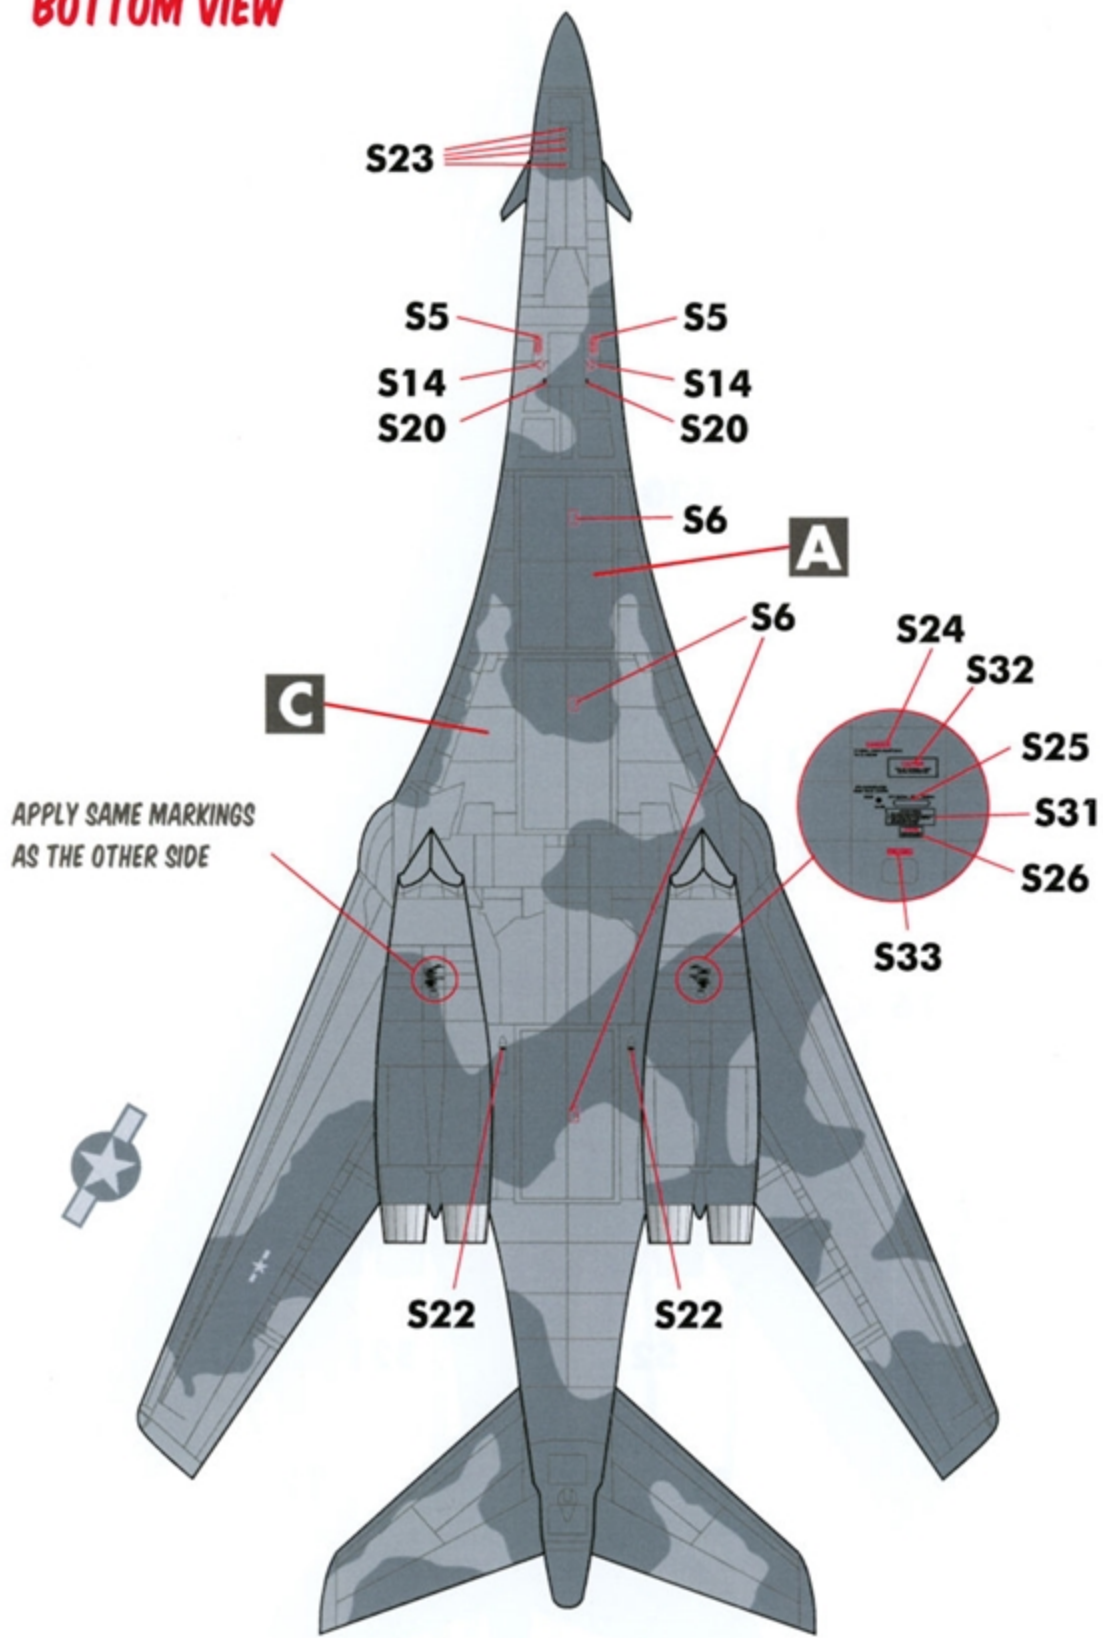

B-1B

LANCER

PART 3

**TEN MARKING OPTIONS
FOR CAMOUFLAGED SAC-ERA B-1B LANCERS
DESIGNED FOR THE REVELL KIT**

1/48 SCALE

DECALS PRINTED BY

SIDE VIEW (TYPICAL)

THE SIZE OF THE B-1B MAKES IT DIFFICULT TO SHOW THE EXACT PLACEMENT OF ALL MAINTENANCE STENCILS IN THESE DRAWINGS. PLEASE VISIT THE REFERENCE WEB SITE (LISTED ON THE LAST PAGE ON THESE INSTRUCTIONS) FOR SELECTED PHOTOS THAT CLEARLY SHOW HOW MOST OF THESE MARKINGS ARE APPLIED.

TOP VIEW

SEE REFERENCE WEB PAGE FOR
DETAIL PHOTOS OF THE
REFUELING RECEPTACLE AND
CHAFF/FLARE LAUNCHER AREAS.

S34

S23

S23

A

S30

S27

B

S11

S11

S19

S19

S16

S16

S21

S21

T1

T2

BOTTOM VIEW

**OPTION I: B-1B 86-0095 "MYSTIQUE"
28TH BW, ELLSWORTH AFB**

OPTION 2: B-1B 83-0070 "7 WISHES"
96TH BW, DYESS AFB

OPTION 3: B-1B 85-0079 "CLASSY LADY"
28TH BW, ELLSWORTH AFB

REFER TO OPTION 1 FOR ELLSWORTH TAIL MARKINGS