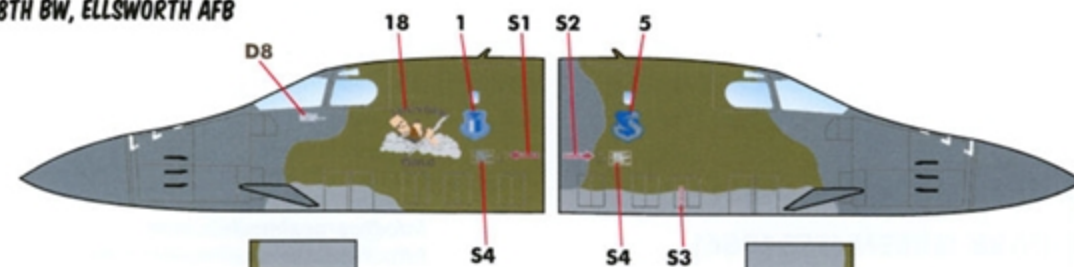

OPTION 4: B-1B 85-0080 "SCREAMIN' DEMON"
384TH BW, MC CONNELL AFB

(*): WE PROVIDE TWO COLOR OPTIONS FOR MC CONNELL MARKINGS. SOME PHOTOS SHOW A SLIGHTLY TONED DOWN VERSION.

OPTION 5: B-1B 85-0081 "EQUALIZER"
28TH BW, ELLSWORTH AFB

REFER TO OPTION 1 FOR ELLSWORTH TAIL MARKINGS

OPTION 6: B-1B 85-0082 "GUNSMOKE"
28TH BW, ELLSWORTH AFB

REFER TO OPTION 1 FOR ELLSWORTH TAIL MARKINGS

OPTION 7: B-1B 85-0092 "ENFORCER"
28TH BW, ELLSWORTH AFB

REFER TO OPTION 1 FOR ELLSWORTH TAIL MARKINGS

OPTION 8: B-1B 86-0096 "THUNDER CHILD"
28TH BW, ELLSWORTH AFB

REFER TO OPTION 1 FOR ELLSWORTH TAIL MARKINGS

OPTION 9: B-1B 86-0110 "SUNRISE SURPRISE"

319TH BW, GRAND FORKS AFB