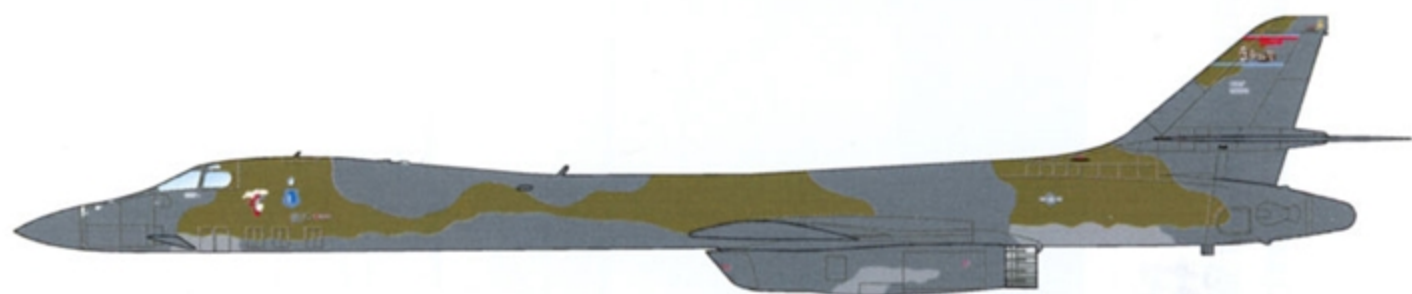

B-1B

LANCER

PART 3

**TEN MARKING OPTIONS
FOR CAMOUFLAGED SAC-ERA B-1B LANCERS
DESIGNED FOR THE REVELL KIT**

1/48 SCALE

DECALS PRINTED BY

SIDE VIEW (TYPICAL)

THE SIZE OF THE B-1B MAKES IT DIFFICULT TO SHOW THE EXACT PLACEMENT OF ALL MAINTENANCE STENCILS IN THESE DRAWINGS. PLEASE VISIT THE REFERENCE WEB SITE (LISTED ON THE LAST PAGE ON THESE INSTRUCTIONS) FOR SELECTED PHOTOS THAT CLEARLY SHOW HOW MOST OF THESE MARKINGS ARE APPLIED.

S8 OR S9

S7

SEE INSTRUCTIONS FOR INDIVIDUAL OPTIONS FOR ALL OTHER STENCILING ON THE SIDES OF THE AIRFRAME. APPLY S7 AND S8 (OR S9) ON BOTH SIDES.

WING WALKWAYS

PORT WING SHOWN.
FOR CAMOUFLAGED AIRCRAFT, USE THE GRAY STRIPING PROVIDED AND PLACE "WALKWAY" WARNINGS AS ILLUSTRATED.