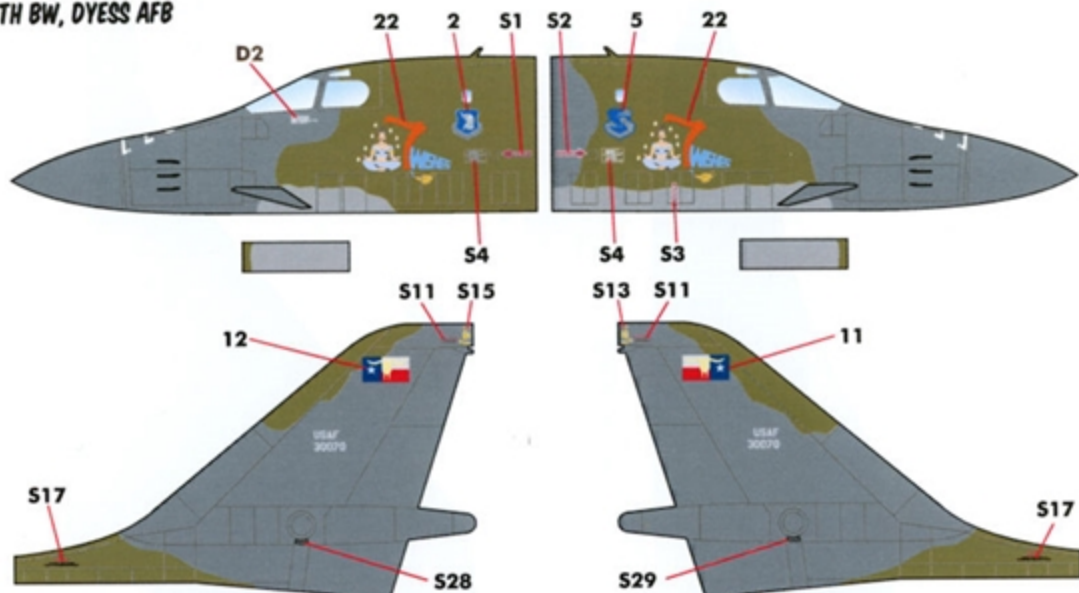

S21

T1

T2

BOTTOM VIEW

**OPTION I: B-1B 86-0095 "MYSTIQUE"
28TH BW, ELLSWORTH AFB**

OPTION 2: B-1B 83-0070 "7 WISHES"
96TH BW, DYESS AFB

OPTION 3: B-1B 85-0079 "CLASSY LADY"
28TH BW, ELLSWORTH AFB

REFER TO OPTION 1 FOR ELLSWORTH TAIL MARKINGS

OPTION 4: B-1B 85-0080 "SCREAMIN' DEMON"
384TH BW, MC CONNELL AFB

(*): WE PROVIDE TWO COLOR OPTIONS FOR MC CONNELL MARKINGS. SOME PHOTOS SHOW A SLIGHTLY TONED DOWN VERSION.

OPTION 5: B-1B 85-0081 "EQUALIZER"
28TH BW, ELLSWORTH AFB

REFER TO OPTION 1 FOR ELLSWORTH TAIL MARKINGS

OPTION 6: B-1B 85-0082 "GUNSMOKE"
28TH BW, ELLSWORTH AFB

REFER TO OPTION 1 FOR ELLSWORTH TAIL MARKINGS

OPTION 7: B-1B 85-0092 "ENFORCER"
28TH BW, ELLSWORTH AFB