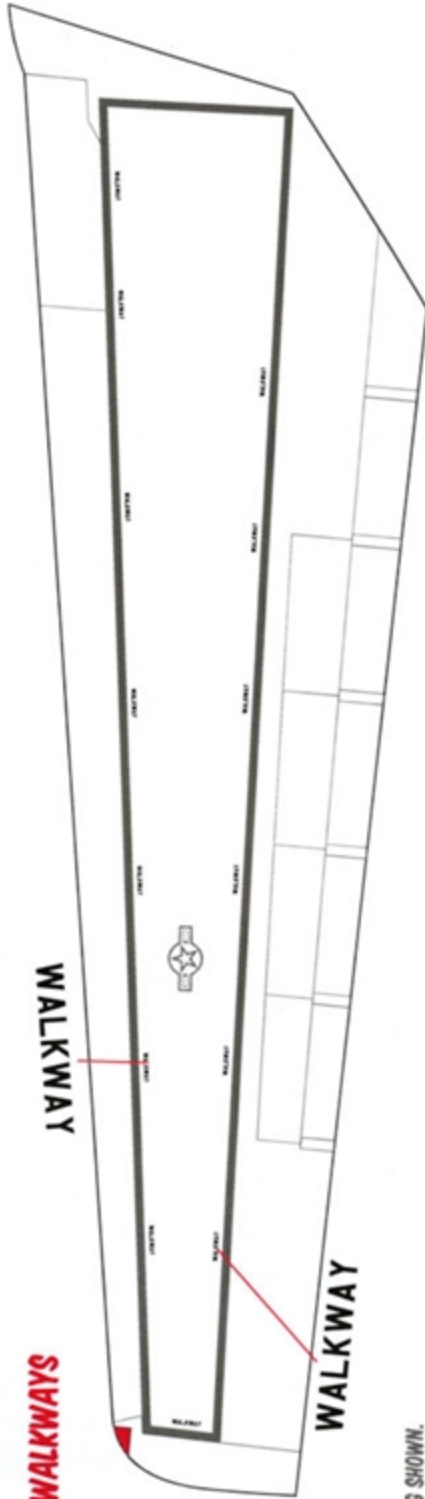

B-1B

LANCER

PART 3

**TEN MARKING OPTIONS
FOR CAMOUFLAGED SAC-ERA B-1B LANCERS
DESIGNED FOR THE REVELL KIT**

1/48 SCALE

DECALS PRINTED BY

SIDE VIEW (TYPICAL)

THE SIZE OF THE B-1B MAKES IT DIFFICULT TO SHOW THE EXACT PLACEMENT OF ALL MAINTENANCE STENCILS IN THESE DRAWINGS. PLEASE VISIT THE REFERENCE WEB SITE (LISTED ON THE LAST PAGE ON THESE INSTRUCTIONS) FOR SELECTED PHOTOS THAT CLEARLY SHOW HOW MOST OF THESE MARKINGS ARE APPLIED.

S8 OR S9

S7

SEE INSTRUCTIONS FOR INDIVIDUAL OPTIONS FOR ALL OTHER STENCILING ON THE SIDES OF THE AIRFRAME. APPLY S7 AND S8 (OR S9) ON BOTH SIDES.

WING WALKWAYS

PORT WING SHOWN.
FOR CAMOUFLAGED AIRCRAFT, USE THE GRAY STRIPING PROVIDED AND PLACE "WALKWAY" WARNINGS AS ILLUSTRATED.

TOP VIEW

SEE REFERENCE WEB PAGE FOR
DETAIL PHOTOS OF THE
REFUELING RECEPTACLE AND
CHAFF/FLARE LAUNCHER AREAS.

S34

S23

S23

A

S30

S27