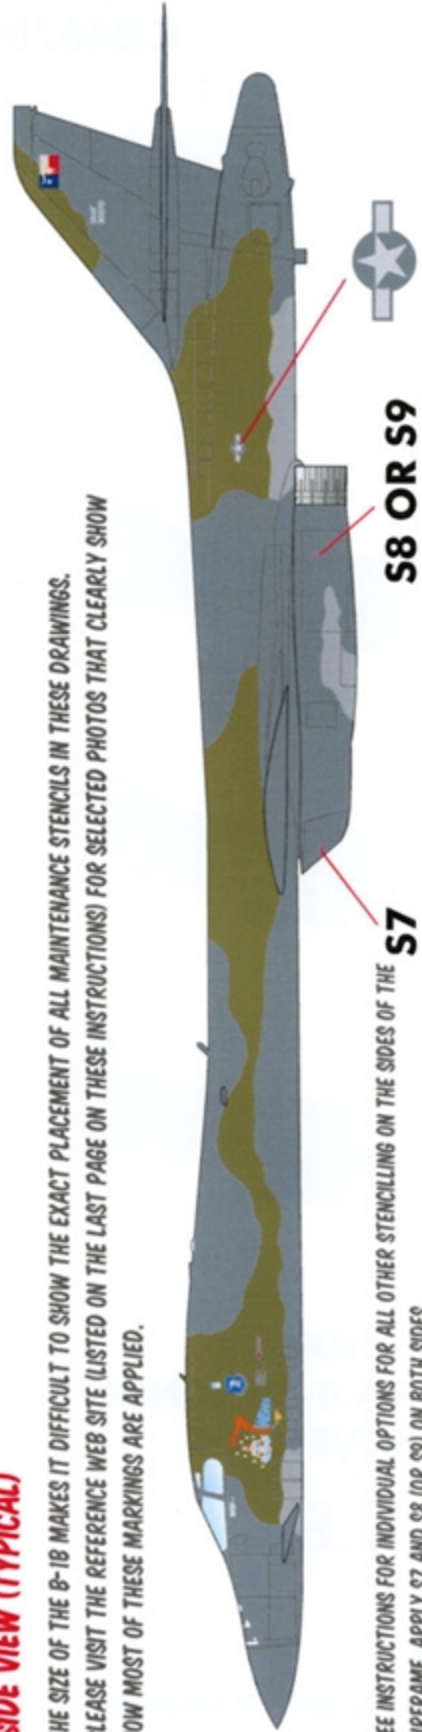

B-1B

LANCER

PART 3

**TEN MARKING OPTIONS
FOR CAMOUFLAGED SAC-ERA B-1B LANCERS
DESIGNED FOR THE REVELL KIT**

1/48 SCALE

DECALS PRINTED BY

SIDE VIEW (TYPICAL)

THE SIZE OF THE B-1B MAKES IT DIFFICULT TO SHOW THE EXACT PLACEMENT OF ALL MAINTENANCE STENCILS IN THESE DRAWINGS. PLEASE VISIT THE REFERENCE WEB SITE (LISTED ON THE LAST PAGE ON THESE INSTRUCTIONS) FOR SELECTED PHOTOS THAT CLEARLY SHOW HOW MOST OF THESE MARKINGS ARE APPLIED.

S8 OR S9

S7

SEE INSTRUCTIONS FOR INDIVIDUAL OPTIONS FOR ALL OTHER STENCILING ON THE SIDES OF THE AIRFRAME. APPLY S7 AND S8 (OR S9) ON BOTH SIDES.

WING WALKWAYS

PORT WING SHOWN.
FOR CAMOUFLAGED AIRCRAFT, USE THE GRAY STRIPING PROVIDED AND PLACE "WALKWAY" WARNINGS AS ILLUSTRATED.