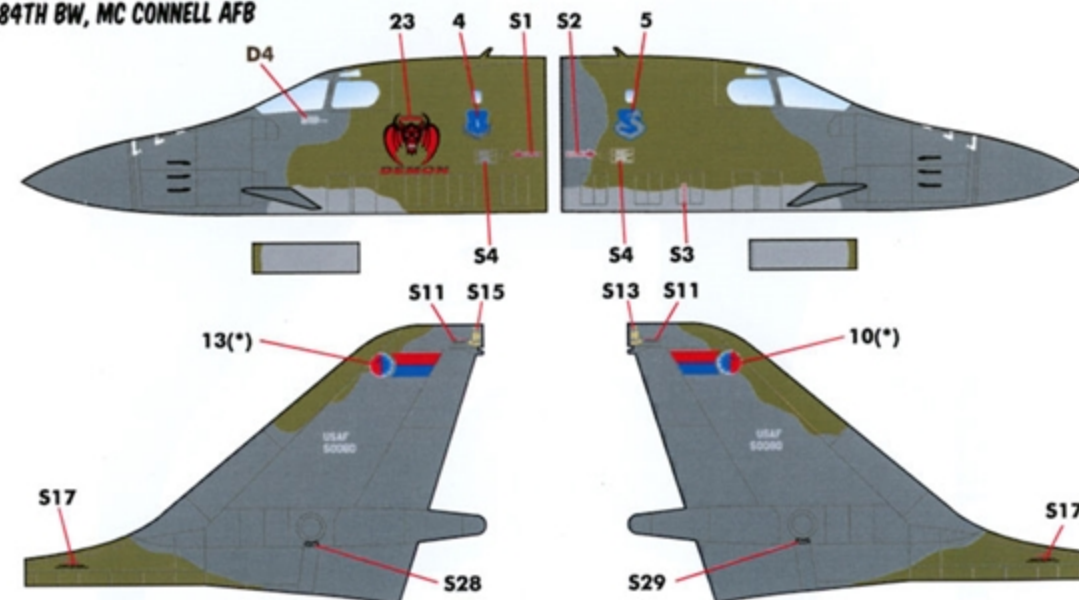

S21

T1

T2

BOTTOM VIEW

**OPTION I: B-1B 86-0095 "MYSTIQUE"
28TH BW, ELLSWORTH AFB**

OPTION 2: B-1B 83-0070 "7 WISHES"
96TH BW, DYESS AFB

OPTION 3: B-1B 85-0079 "CLASSY LADY"
28TH BW, ELLSWORTH AFB

REFER TO OPTION 1 FOR ELLSWORTH TAIL MARKINGS

OPTION 4: B-1B 85-0080 "SCREAMIN' DEMON"
384TH BW, MC CONNELL AFB

(*): WE PROVIDE TWO COLOR OPTIONS FOR MC CONNELL MARKINGS. SOME PHOTOS SHOW A SLIGHTLY TONED DOWN VERSION.

OPTION 5: B-1B 85-0081 "EQUALIZER"
28TH BW, ELLSWORTH AFB