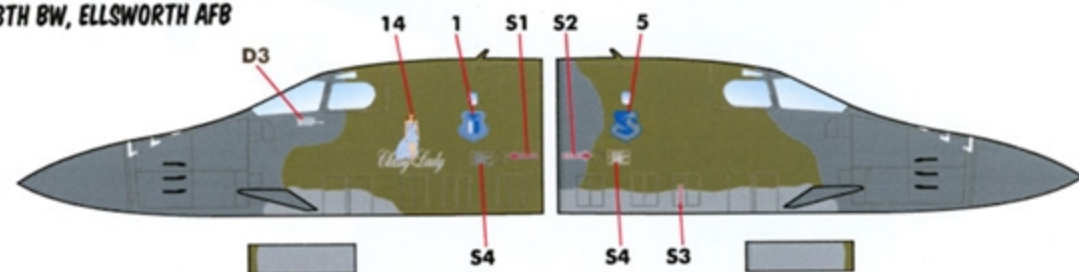

S21

T1

T2

BOTTOM VIEW

**OPTION I: B-1B 86-0095 "MYSTIQUE"
28TH BW, ELLSWORTH AFB**

OPTION 2: B-1B 83-0070 "7 WISHES"
96TH BW, DYESS AFB

OPTION 3: B-1B 85-0079 "CLASSY LADY"
28TH BW, ELLSWORTH AFB

REFER TO OPTION 1 FOR ELLSWORTH TAIL MARKINGS

OPTION 4: B-1B 85-0080 "SCREAMIN' DEMON"
384TH BW, MC CONNELL AFB

(*): WE PROVIDE TWO COLOR OPTIONS FOR MC CONNELL MARKINGS. SOME PHOTOS SHOW A SLIGHTLY TONED DOWN VERSION.

OPTION 5: B-1B 85-0081 "EQUALIZER"
28TH BW, ELLSWORTH AFB