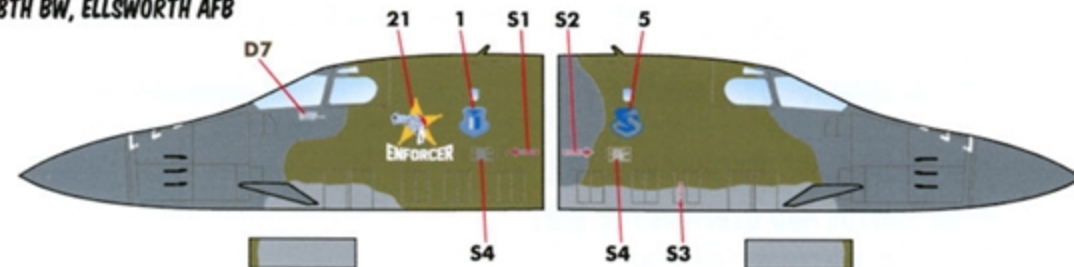

S21

T1

T2

BOTTOM VIEW

**OPTION I: B-1B 86-0095 "MYSTIQUE"
28TH BW, ELLSWORTH AFB**

OPTION 2: B-1B 83-0070 "7 WISHES"
96TH BW, DYESS AFB

OPTION 3: B-1B 85-0079 "CLASSY LADY"
28TH BW, ELLSWORTH AFB

REFER TO OPTION 1 FOR ELLSWORTH TAIL MARKINGS

OPTION 4: B-1B 85-0080 "SCREAMIN' DEMON"
384TH BW, MC CONNELL AFB

(*): WE PROVIDE TWO COLOR OPTIONS FOR MC CONNELL MARKINGS. SOME PHOTOS SHOW A SLIGHTLY TONED DOWN VERSION.

OPTION 5: B-1B 85-0081 "EQUALIZER"
28TH BW, ELLSWORTH AFB

REFER TO OPTION 1 FOR ELLSWORTH TAIL MARKINGS

OPTION 6: B-1B 85-0082 "GUNSMOKE"
28TH BW, ELLSWORTH AFB

REFER TO OPTION 1 FOR ELLSWORTH TAIL MARKINGS

OPTION 7: B-1B 85-0092 "ENFORCER"
28TH BW, ELLSWORTH AFB