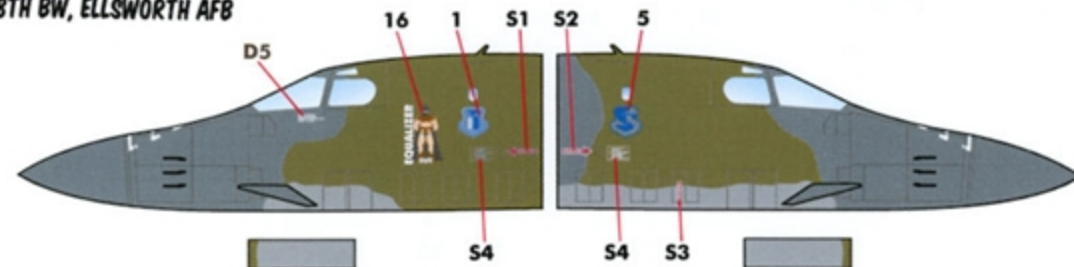

S21

T1

T2

BOTTOM VIEW

**OPTION I: B-1B 86-0095 "MYSTIQUE"
28TH BW, ELLSWORTH AFB**

OPTION 2: B-1B 83-0070 "7 WISHES"
96TH BW, DYESS AFB

OPTION 3: B-1B 85-0079 "CLASSY LADY"
28TH BW, ELLSWORTH AFB

REFER TO OPTION 1 FOR ELLSWORTH TAIL MARKINGS

OPTION 4: B-1B 85-0080 "SCREAMIN' DEMON"
384TH BW, MC CONNELL AFB

(*): WE PROVIDE TWO COLOR OPTIONS FOR MC CONNELL MARKINGS. SOME PHOTOS SHOW A SLIGHTLY TONED DOWN VERSION.

OPTION 5: B-1B 85-0081 "EQUALIZER"
28TH BW, ELLSWORTH AFB