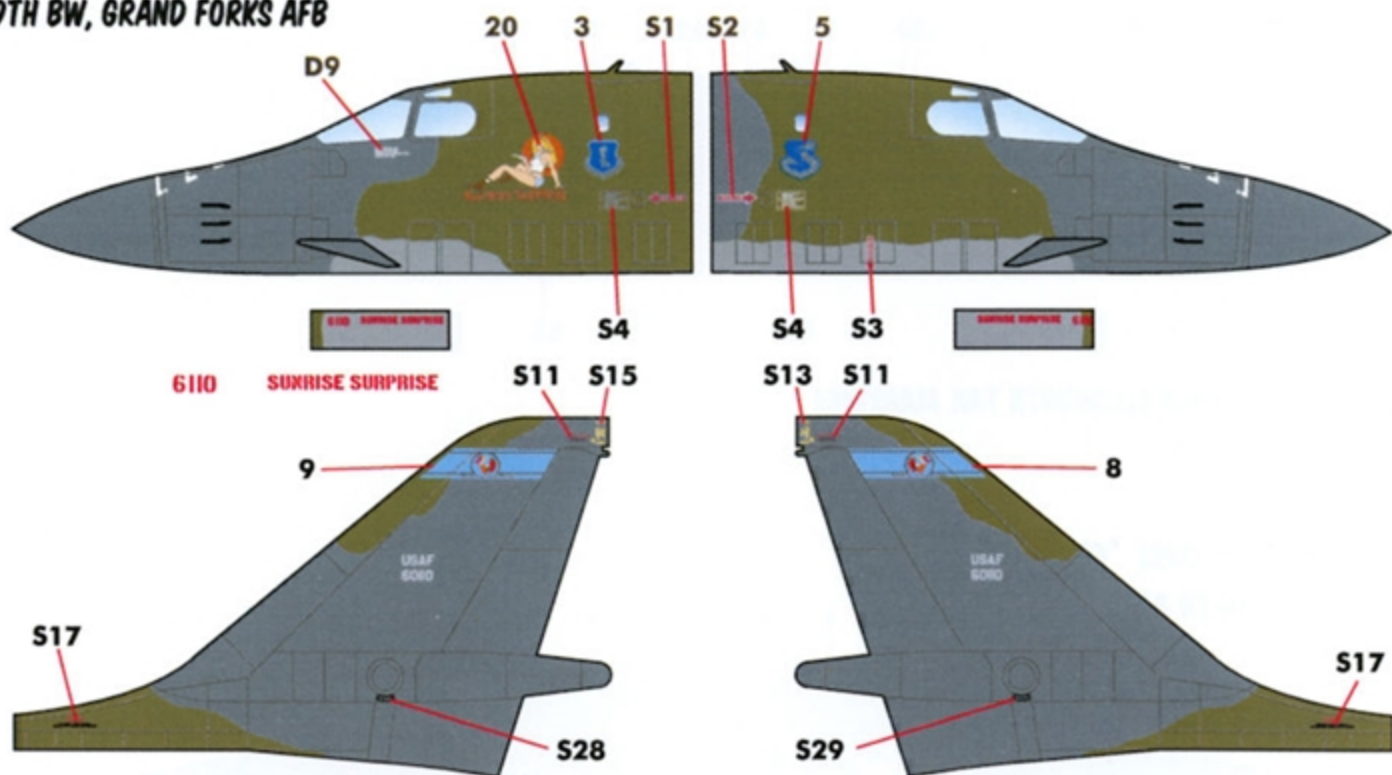

REFER TO OPTION 1 FOR ELLSWORTH TAIL MARKINGS

OPTION 6: B-1B 85-0082 "GUNSMOKE"
28TH BW, ELLSWORTH AFB

REFER TO OPTION 1 FOR ELLSWORTH TAIL MARKINGS

OPTION 7: B-1B 85-0092 "ENFORCER"
28TH BW, ELLSWORTH AFB

REFER TO OPTION 1 FOR ELLSWORTH TAIL MARKINGS

OPTION 8: B-1B 86-0096 "THUNDER CHILD"
28TH BW, ELLSWORTH AFB

REFER TO OPTION 1 FOR ELLSWORTH TAIL MARKINGS

OPTION 9: B-1B 86-0110 "SUNRISE SURPRISE"

319TH BW, GRAND FORKS AFB