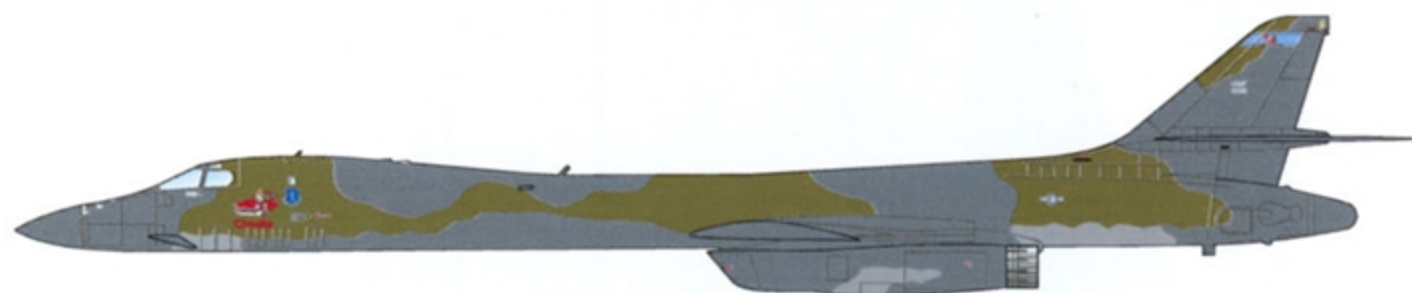

B-1B

LANCER

PART 3

**TEN MARKING OPTIONS
FOR CAMOUFLAGED SAC-ERA B-1B LANCERS
DESIGNED FOR THE REVELL KIT**

1/48 SCALE

DECALS PRINTED BY

SIDE VIEW (TYPICAL)

THE SIZE OF THE B-1B MAKES IT DIFFICULT TO SHOW THE EXACT PLACEMENT OF ALL MAINTENANCE STENCILS IN THESE DRAWINGS. PLEASE VISIT THE REFERENCE WEB SITE (LISTED ON THE LAST PAGE ON THESE INSTRUCTIONS) FOR SELECTED PHOTOS THAT CLEARLY SHOW HOW MOST OF THESE MARKINGS ARE APPLIED.

S8 OR S9

S7

SEE INSTRUCTIONS FOR INDIVIDUAL OPTIONS FOR ALL OTHER STENCILING ON THE SIDES OF THE AIRFRAME. APPLY S7 AND S8 (OR S9) ON BOTH SIDES.

WING WALKWAYS

PORT WING SHOWN.
FOR CAMOUFLAGED AIRCRAFT, USE THE GRAY STRIPING PROVIDED AND PLACE "WALKWAY" WARNINGS AS ILLUSTRATED.