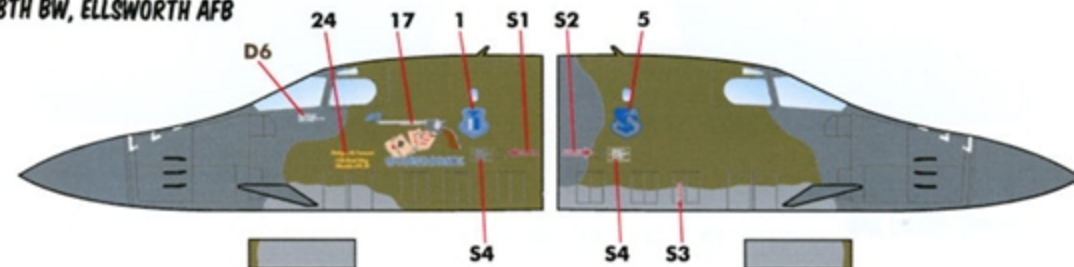

S21

T1

T2

BOTTOM VIEW

**OPTION I: B-1B 86-0095 "MYSTIQUE"
28TH BW, ELLSWORTH AFB**

OPTION 2: B-1B 83-0070 "7 WISHES"
96TH BW, DYESS AFB

OPTION 3: B-1B 85-0079 "CLASSY LADY"
28TH BW, ELLSWORTH AFB

REFER TO OPTION 1 FOR ELLSWORTH TAIL MARKINGS

OPTION 4: B-1B 85-0080 "SCREAMIN' DEMON"
384TH BW, MC CONNELL AFB

(*): WE PROVIDE TWO COLOR OPTIONS FOR MC CONNELL MARKINGS. SOME PHOTOS SHOW A SLIGHTLY TONED DOWN VERSION.

OPTION 5: B-1B 85-0081 "EQUALIZER"
28TH BW, ELLSWORTH AFB

REFER TO OPTION 1 FOR ELLSWORTH TAIL MARKINGS

OPTION 6: B-1B 85-0082 "GUNSMOKE"
28TH BW, ELLSWORTH AFB

REFER TO OPTION 1 FOR ELLSWORTH TAIL MARKINGS

OPTION 7: B-1B 85-0092 "ENFORCER"
28TH BW, ELLSWORTH AFB