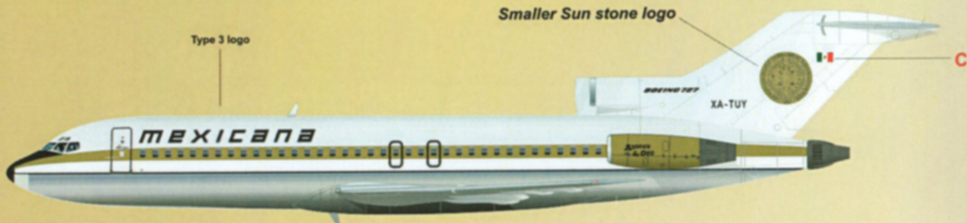

Smaller Sun stone logo

Type 3 logo

XA-TUY BOEING 727-64 C/N 19815 1968-1981