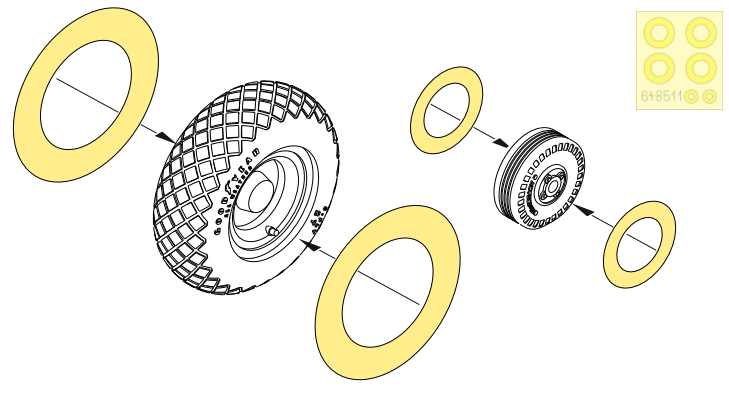

648 511 P-51D wheels diamond tread 2 1/48

for Eduard kit - pro stavebnici Eduard

eduard

eduard

435 21 Obrnice 170
Czech Republic

www.eduard.com

9,95

1

plastic parts

R52

R12

H 8
C 8
SILVER

H 8
C 8
SILVER

H 77
C 137
TIRE BLACK

2

R13

H 77
C 137
TIRE BLACK

H 77
C 137
TIRE BLACK

H 8
C 8
SILVER

H 8
C 8
SILVER

plastic part
G45

- REMOVE
ODSTRANIT
- GRIND
OBROUSIT
- DRILL HOLE
VRTAT OTVOR
- BEND
OHNOUT
- OPTION
VOLBA
- REPLACE
NAHRADIT
- SYMMETRICAL ASSEMBLY
SYMETRICKA MONTAZ
- SCRIBE THE PANEL AND HOLES
RYTI
- REVERSE SIDE
OTOCIT