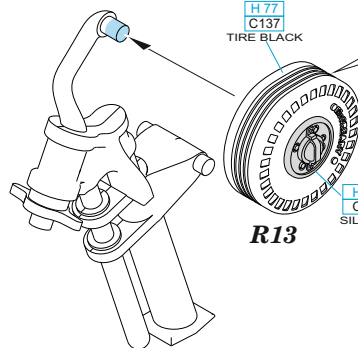

648 511 P-51D wheels diamond tread 2 1/48

for Eduard kit - pro stavebnici Eduard

eduard

eduard

435 21 Obrnice 170
Czech Republic

www.eduard.com

9,95

1

plastic parts

R52

R12

H 8
C 8
SILVER

H 8
C 8
SILVER

H 77
C 137
TIRE BLACK

2

R13

H 77
C 137
TIRE BLACK

H 77
C 137
TIRE BLACK

H 8
C 8
SILVER

H 8
C 8
SILVER

plastic part
G45

- REMOVE
ODSTRANIT
- GRIND
OBROUSIT
- DRILL HOLE
VRTAT OTVOR
- BEND
OHNOUT
- OPTION
VOLBA
- REPLACE
NAHRADIT
- SYMMETRICAL ASSEMBLY
SYMETRICKA MONTAZ
- SCRIBE THE PANEL AND HOLES
RYTI
- REVERSE SIDE
OTOCIT