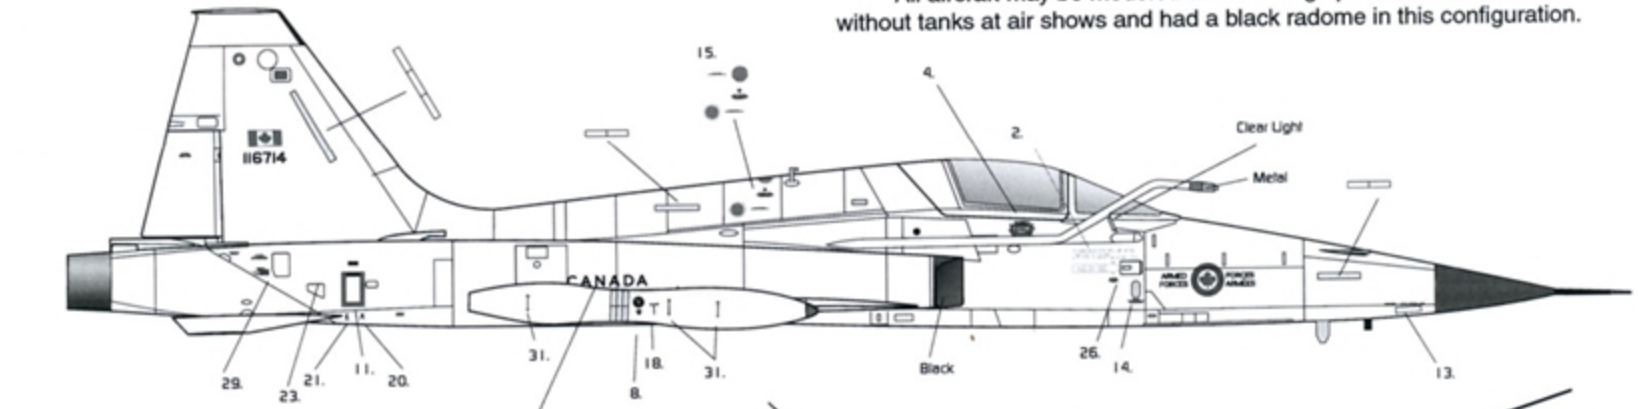

CAF CF5 WRAPAROUND CAMOUFLAGE

Quality Model Decal

DECAL SET #72.49 1/72 SCALE

#48.49 1/48 SCALE

**Leading
Edge** MODELS

All aircraft may be modeled without wing tip tanks. 715 flew without tanks at air shows and had a black radome in this configuration.

Wheel wells:
Aluminum paint.

Last 3 digits of aircraft number. Located on gear door.

Sidewinder Wingtip Launchers may be used instead of tip tanks. Aluminum finish.

Located on gear door.