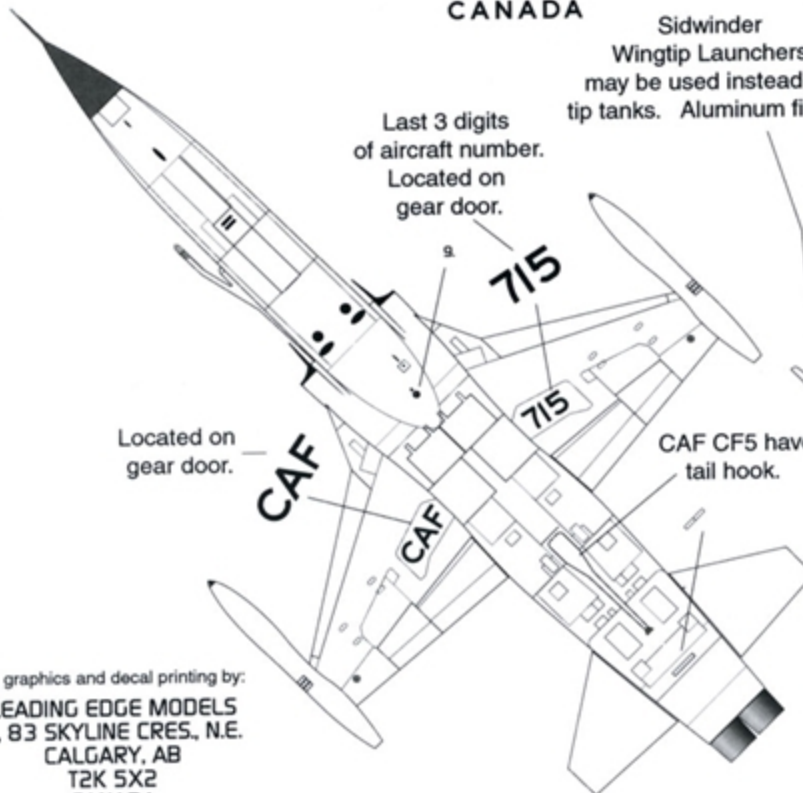

CAF CF5 WRAPAROUND CAMOUFLAGE

Quality Model Decal

DECAL SET #72.49 1/72 SCALE

#48.49 1/48 SCALE

**Leading
Edge** MODELS

All aircraft may be modeled without wing tip tanks. 715 flew without tanks at air shows and had a black radome in this configuration.

Wheel wells:
Aluminum paint.

Last 3 digits of aircraft number. Located on gear door.

Sidewinder Wingtip Launchers may be used instead of tip tanks. Aluminum finish.

Located on gear door.