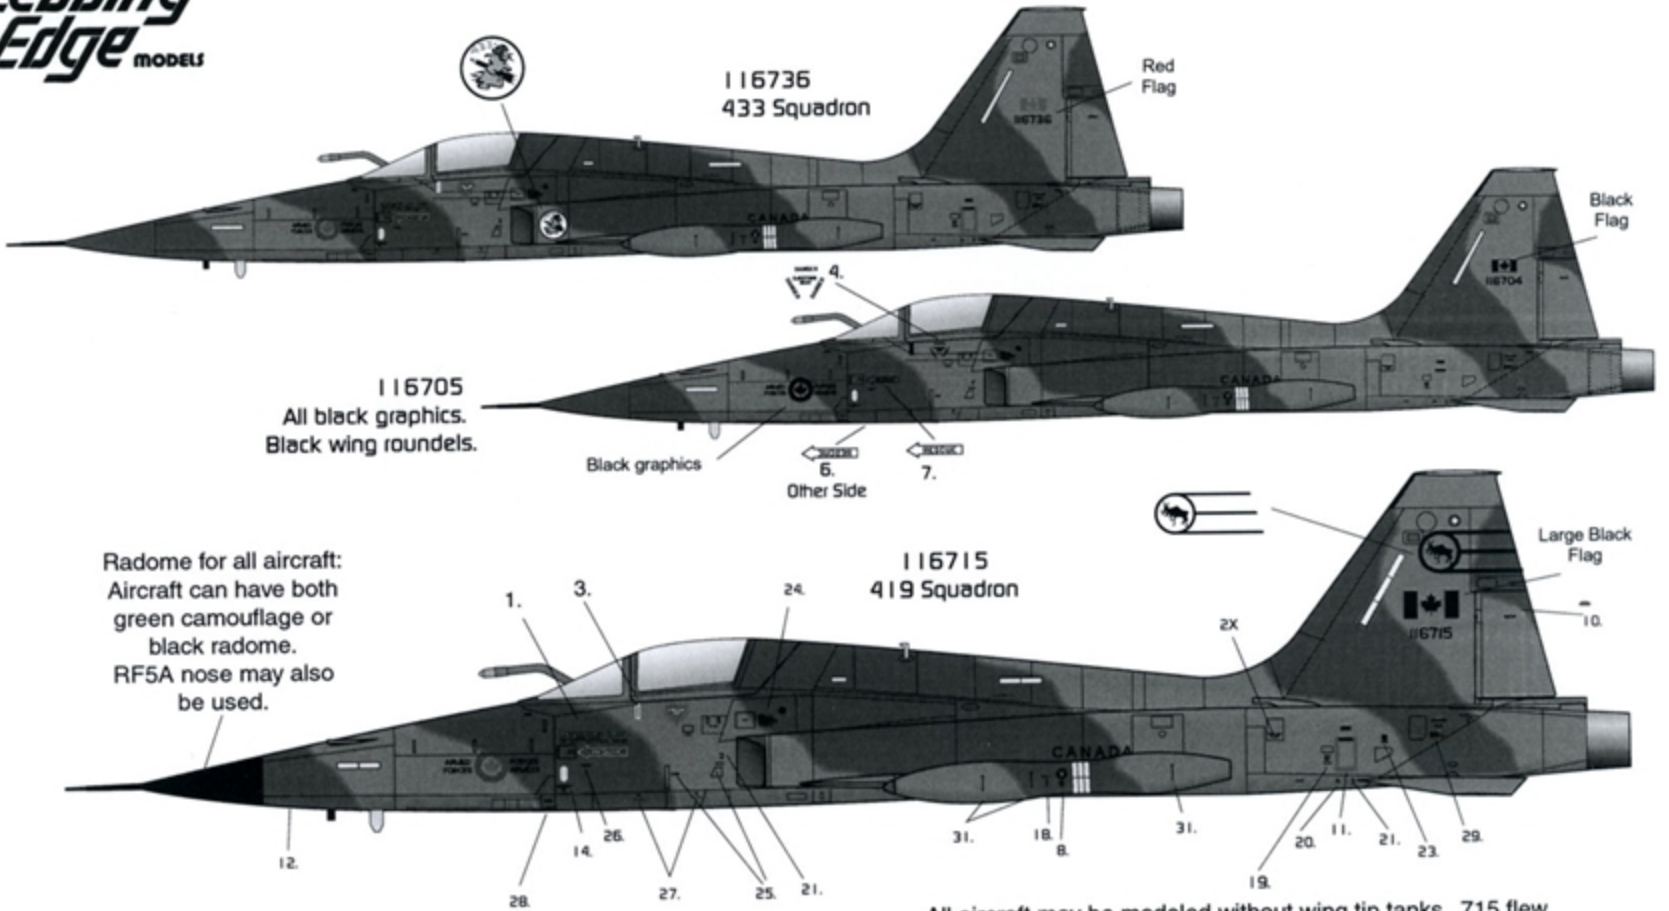

CAF CF5 WRAPAROUND CAMOUFLAGE

Quality Model Decal

DECAL SET #72.49 1/72 SCALE

#48.49 1/48 SCALE

**Leading
Edge** MODELS

All aircraft may be modeled without wing tip tanks. 715 flew without tanks at air shows and had a black radome in this configuration.

Wheel wells:
Aluminum paint.

Last 3 digits of aircraft number. Located on gear door.

Sidewinder Wingtip Launchers may be used instead of tip tanks. Aluminum finish.

Located on gear door.