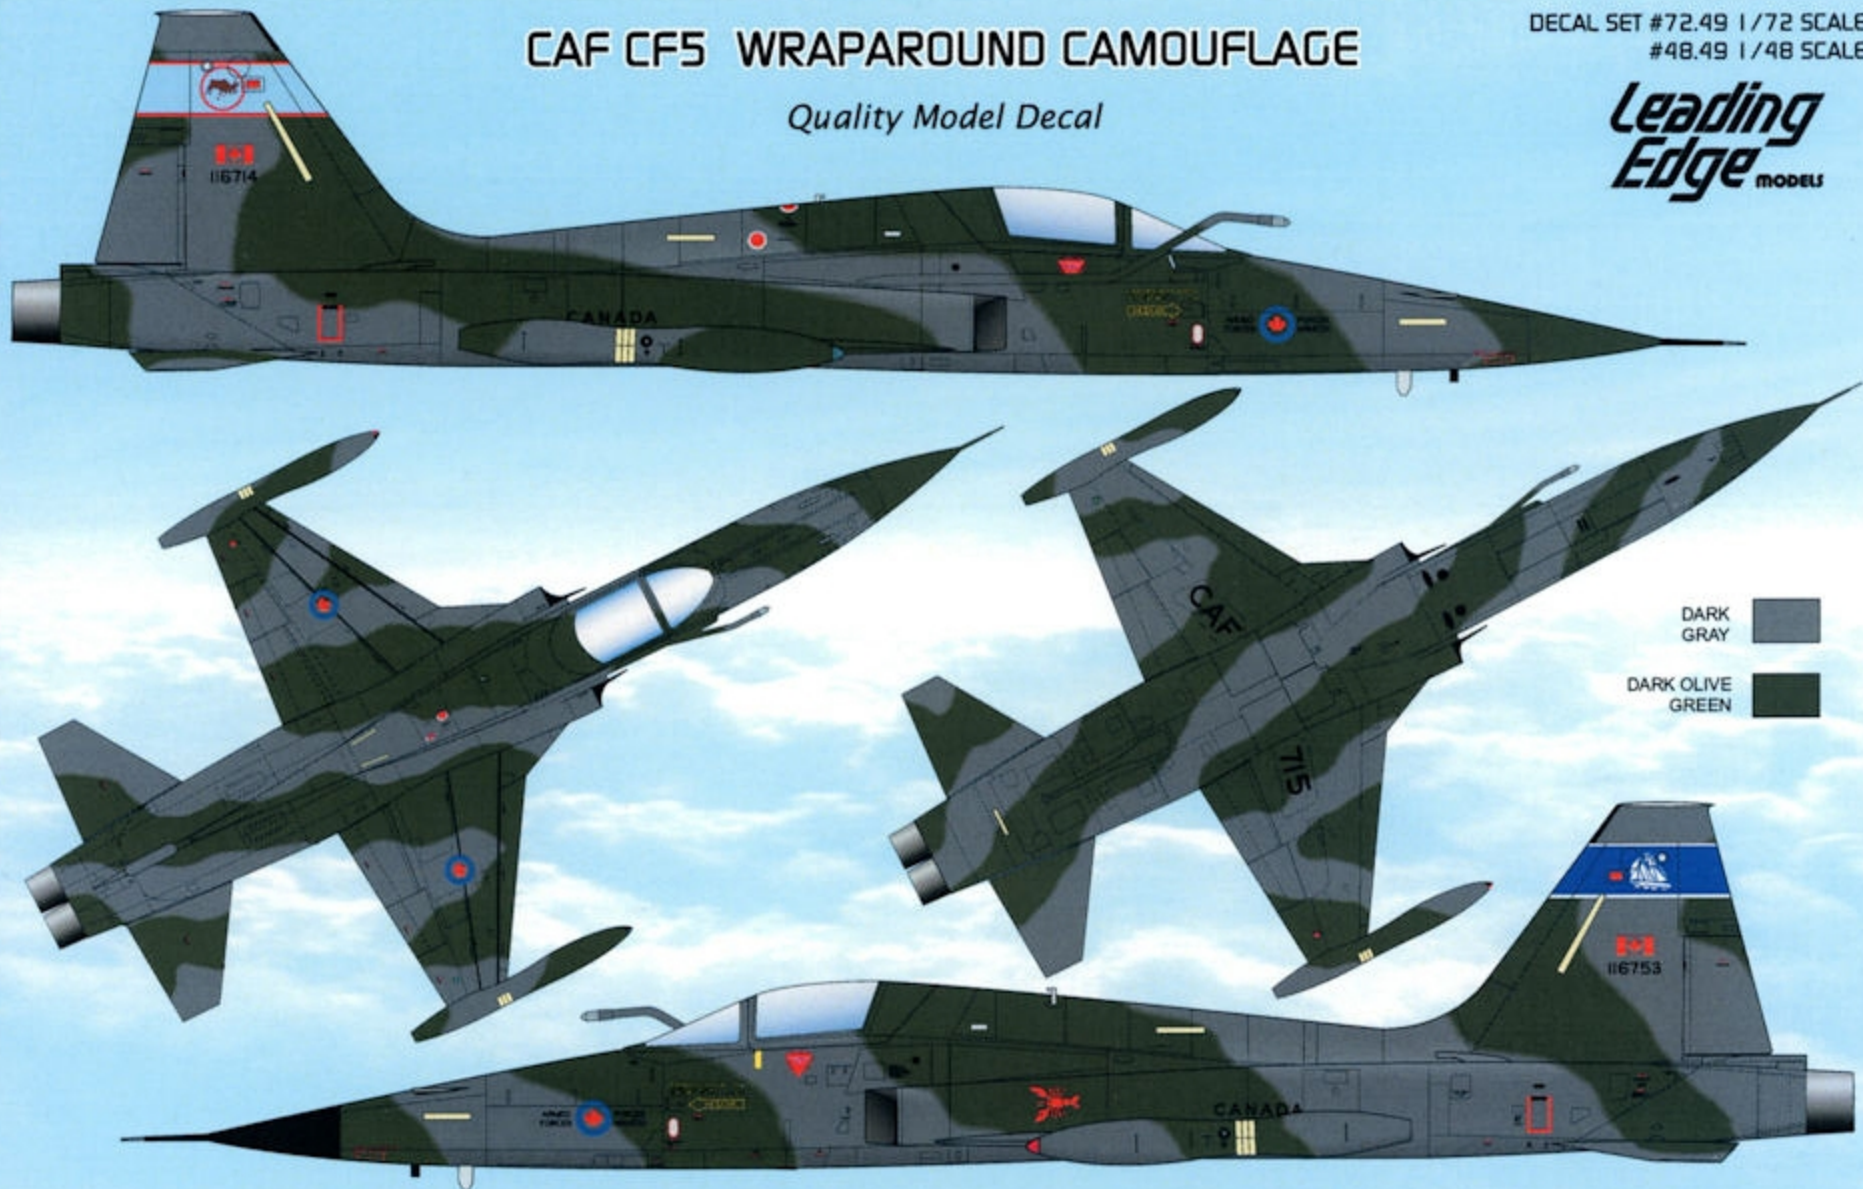

CAF CF5 WRAPAROUND CAMOUFLAGE

Quality Model Decal

DECAL SET #72.49 1/72 SCALE

#48.49 1/48 SCALE

**Leading
Edge** MODELS

All aircraft may be modeled without wing tip tanks. 715 flew without tanks at air shows and had a black radome in this configuration.

Wheel wells:
Aluminum paint.

Last 3 digits of aircraft number. Located on gear door.

Sidewinder Wingtip Launchers may be used instead of tip tanks. Aluminum finish.

Located on gear door.