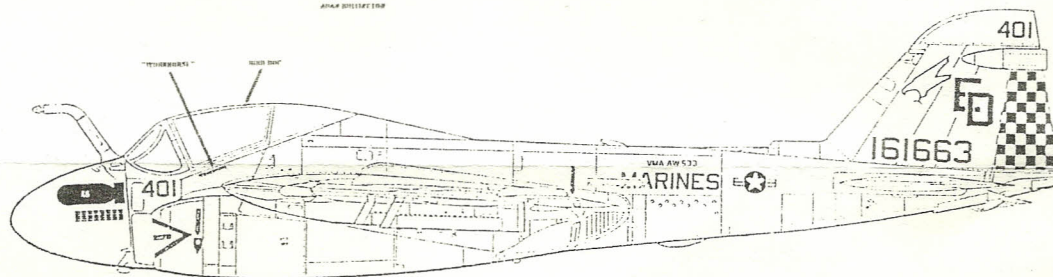

48-416  
Desert Storm A-6E Intruders  
VA-115, VA-85, VMA-224, VMA-533

A-6E Tram  
Marine Attack Squadron 224  
'Bengals'  
Standard paint scheme  
All common markings  
(Insignia, intake warnings, etc.) It gray  
Use 15" med. gray Insignia

A-6E Tram of VA-85 'Black Falcons'  
Heavily weathered and oversprayed  
Standard paint scheme  
All common markings Dark gray  
Use 15" Dark gray Insignia

A-6E Tram of VMA (aw) 533  
Standard paint scheme  
All common markings Dark gray  
Use 15" Dark gray Insignia

A-6E Tram of VA-115  
Standard paint scheme  
Dark gray Intake warnings  
All other common markings Black  
Use 15" black Insignia

Insignia available on  
SuperScale sheet 48-105