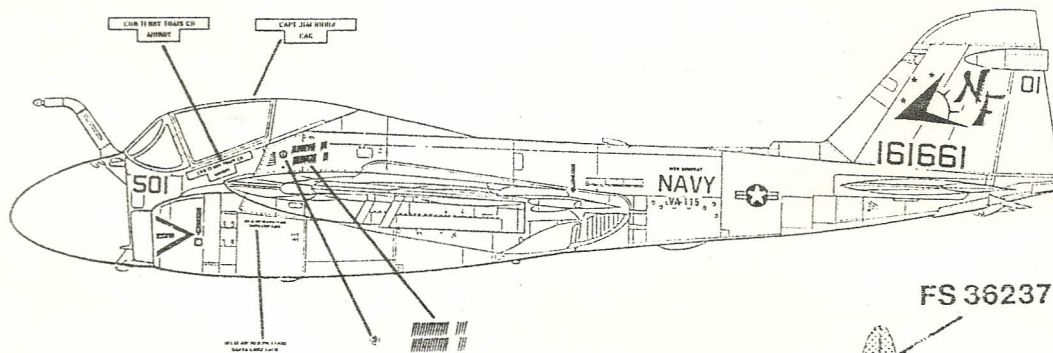

48-416  
Desert Storm A-6E Intruders  
VA-115, VA-85, VMA-224, VMA-533

A-6E Tram  
Marine Attack Squadron 224  
'Bengals'  
Standard paint scheme  
All common markings  
(Insignia, intake warnings, etc.) It gray  
Use 15" med. gray Insignia

A-6E Tram of VA-85 'Black Falcons'  
Heavily weathered and oversprayed  
Standard paint scheme  
All common markings Dark gray  
Use 15" Dark gray Insignia

A-6E Tram of VMA (aw) 533  
Standard paint scheme  
All common markings Dark gray  
Use 15" Dark gray Insignia

A-6E Tram of VA-115  
Standard paint scheme  
Dark gray Intake warnings  
All other common markings Black  
Use 15" black Insignia

Insignia available on  
SuperScale sheet 48-105