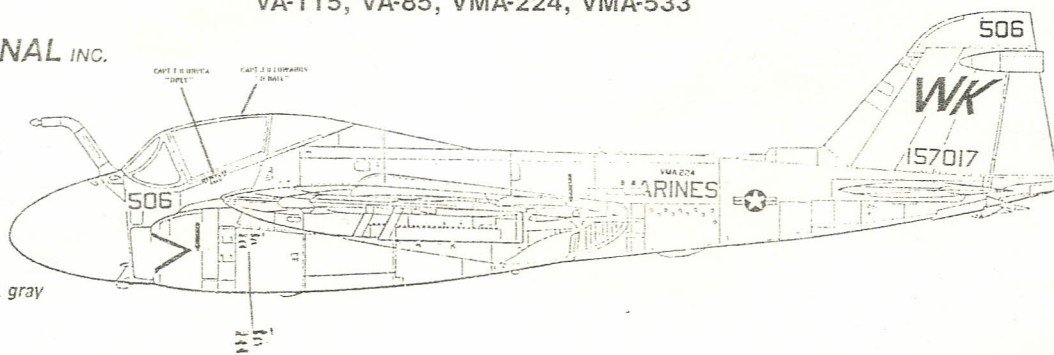

48-416  
Desert Storm A-6E Intruders  
VA-115, VA-85, VMA-224, VMA-533

A-6E Tram  
Marine Attack Squadron 224  
'Bengals'  
Standard paint scheme  
All common markings  
(Insignia, intake warnings, etc.) It gray  
Use 15" med. gray Insignia

A-6E Tram of VA-85 'Black Falcons'  
Heavily weathered and oversprayed  
Standard paint scheme  
All common markings Dark gray  
Use 15" Dark gray Insignia

A-6E Tram of VMA (aw) 533  
Standard paint scheme  
All common markings Dark gray  
Use 15" Dark gray Insignia

A-6E Tram of VA-115  
Standard paint scheme  
Dark gray Intake warnings  
All other common markings Black  
Use 15" black Insignia

Insignia available on  
SuperScale sheet 48-105