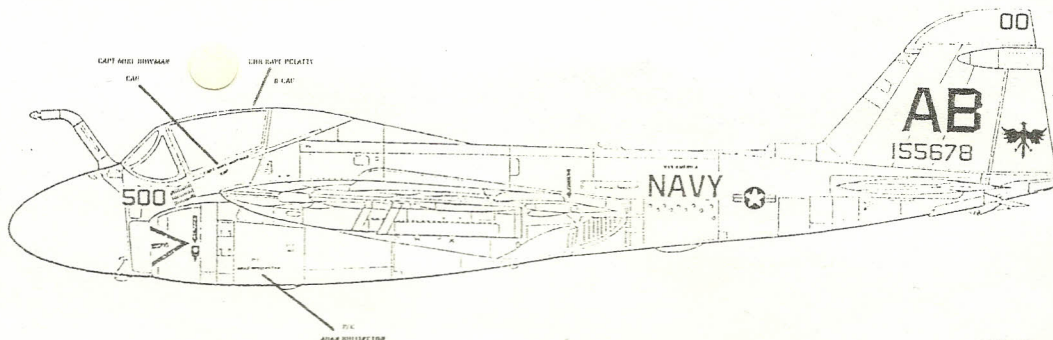

48-416  
Desert Storm A-6E Intruders  
VA-115, VA-85, VMA-224, VMA-533

A-6E Tram  
Marine Attack Squadron 224  
'Bengals'  
Standard paint scheme  
All common markings  
(Insignia, intake warnings, etc.) It gray  
Use 15" med. gray Insignia

A-6E Tram of VA-85 'Black Falcons'  
Heavily weathered and oversprayed  
Standard paint scheme  
All common markings Dark gray  
Use 15" Dark gray Insignia

A-6E Tram of VMA (aw) 533  
Standard paint scheme  
All common markings Dark gray  
Use 15" Dark gray Insignia

A-6E Tram of VA-115  
Standard paint scheme  
Dark gray Intake warnings  
All other common markings Black  
Use 15" black Insignia

Insignia available on  
SuperScale sheet 48-105